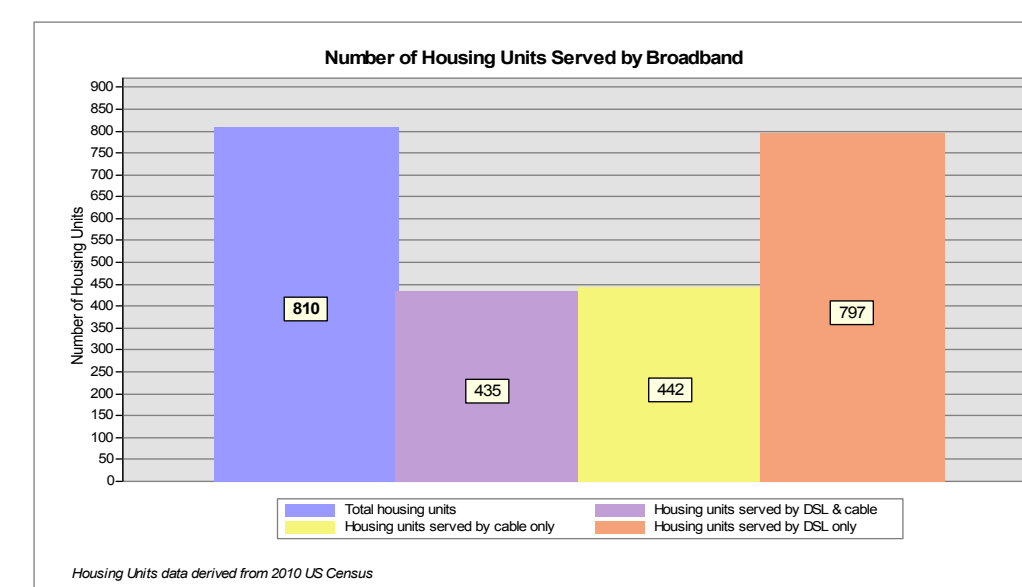

Broadband is defined as access that is at least **768 kbps downstream** and **200 kbps upstream**.

For more information on this project, please visit the NHBMP web site at: iwantbroadbandnh.org

Provider Name	Technology
Comcast	Cable
FairPoint Communications, Inc.	DSL