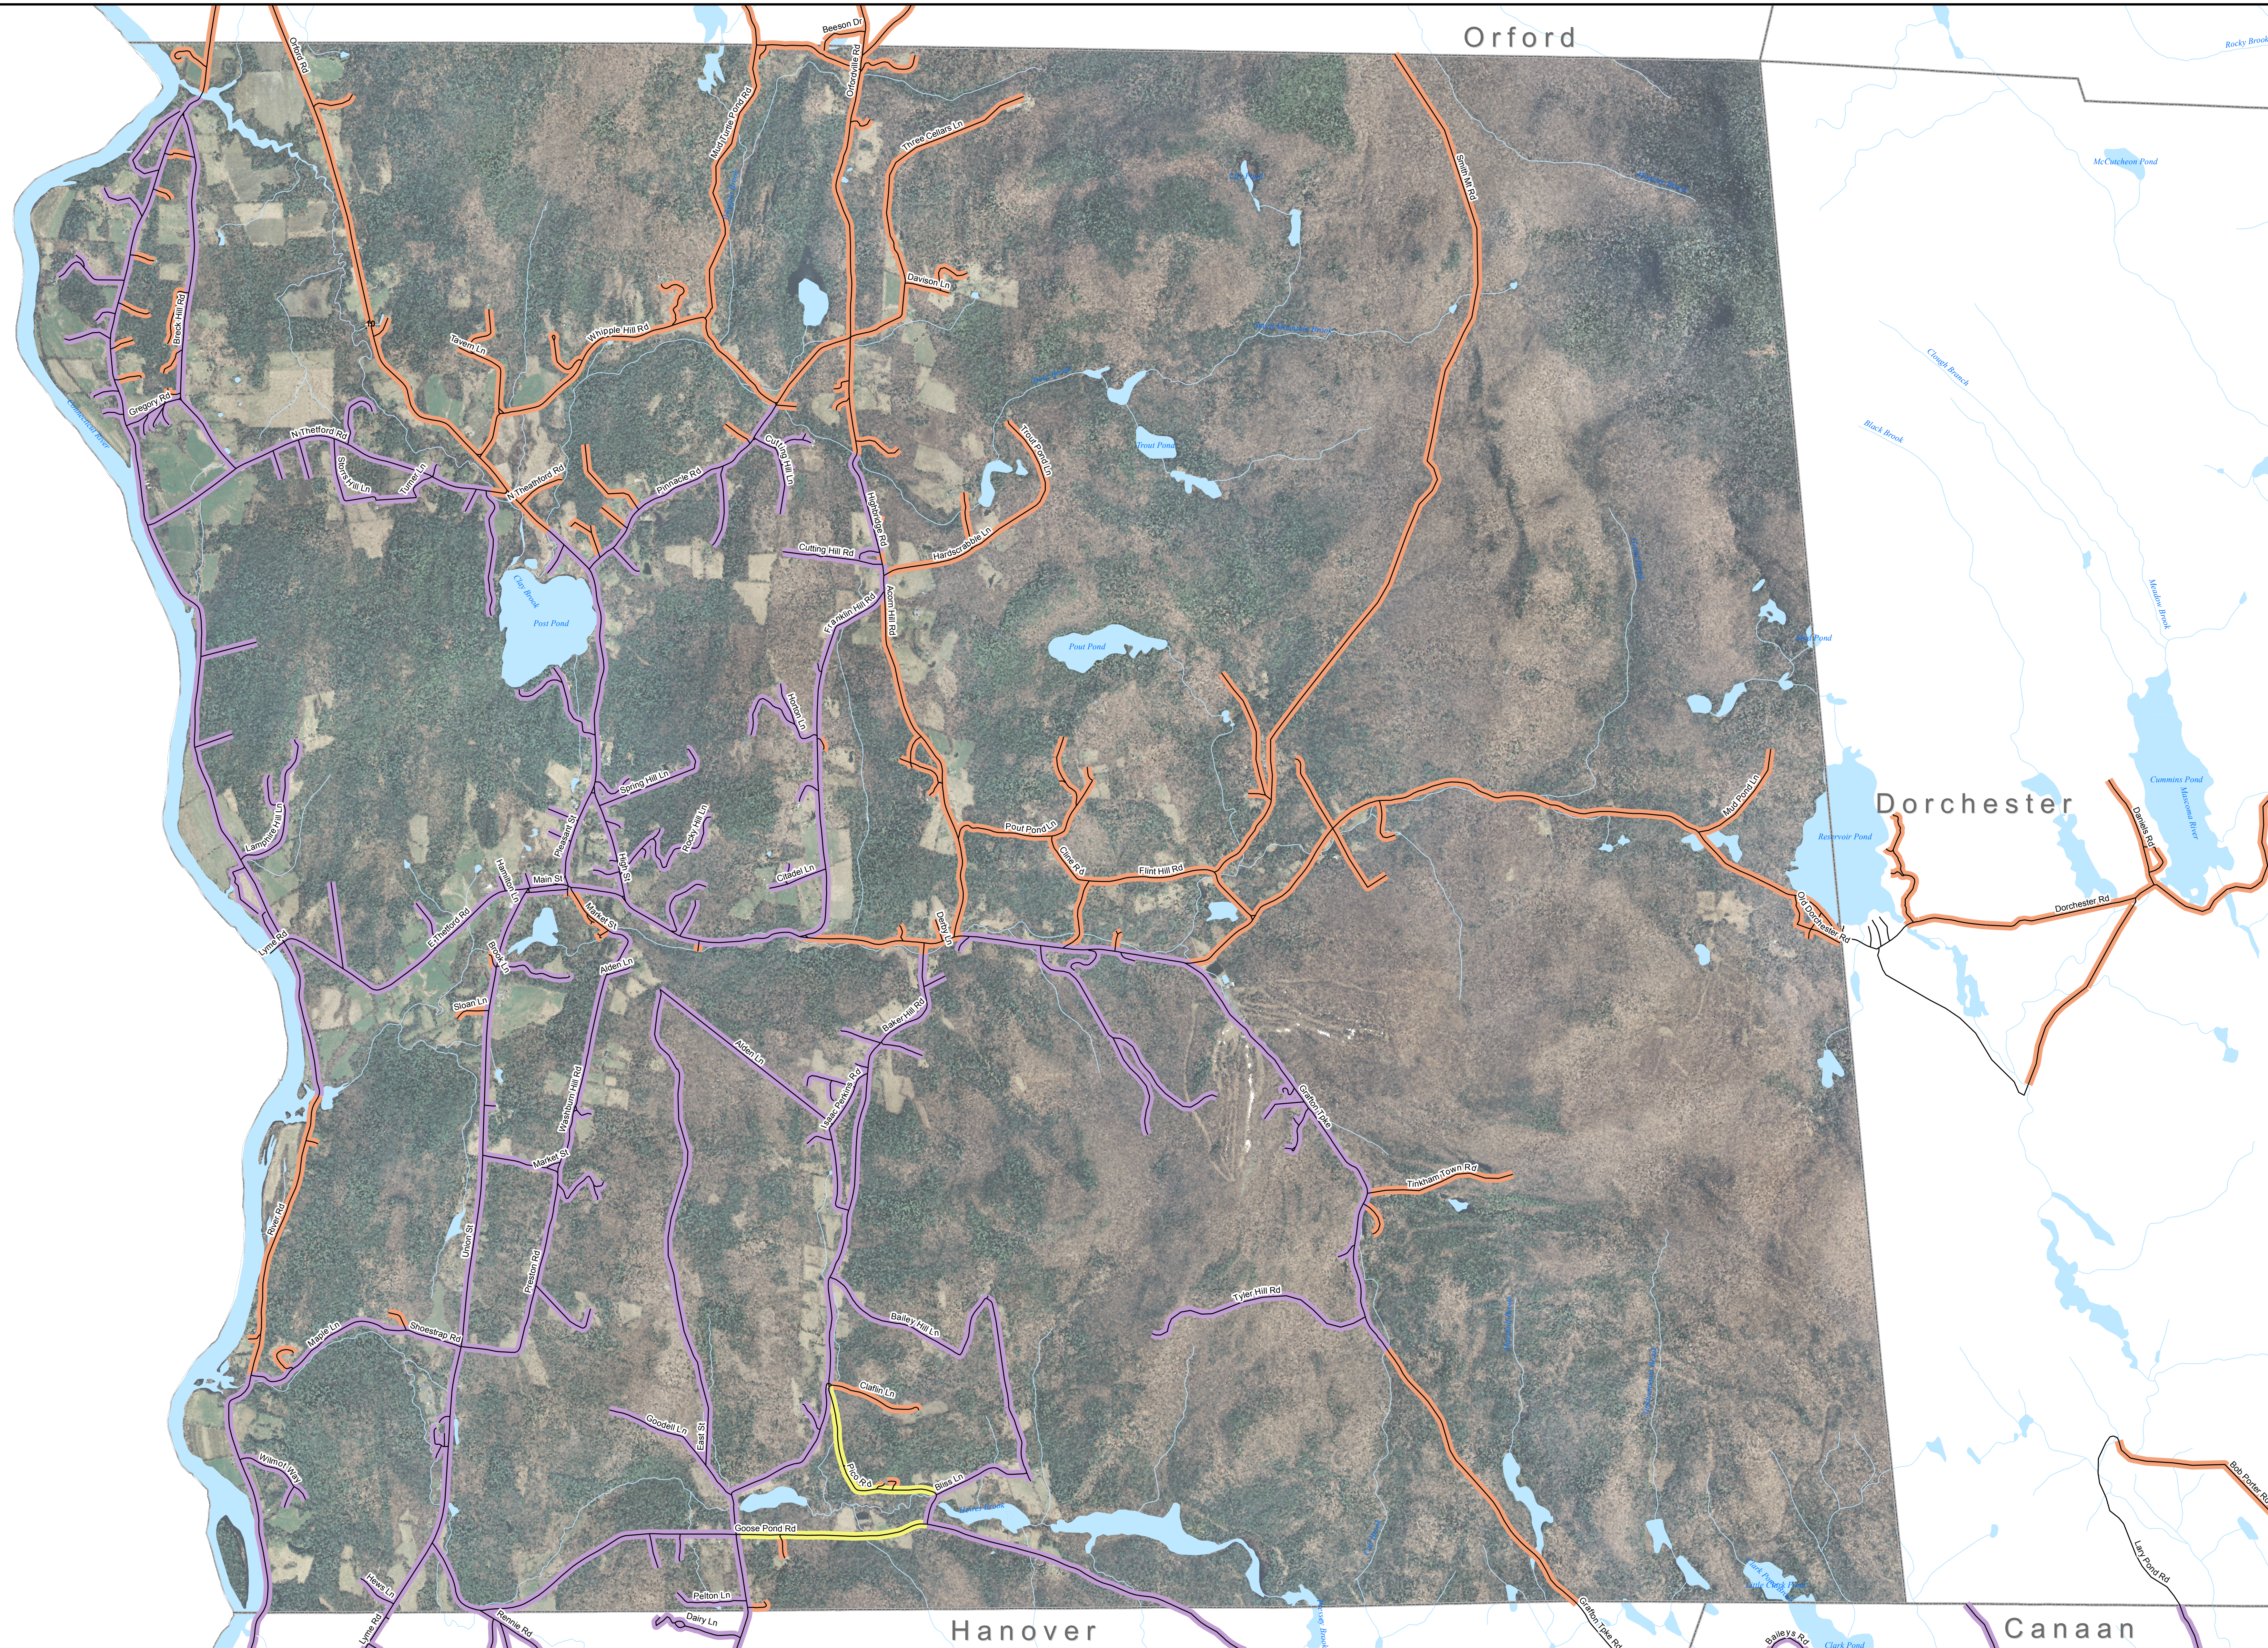

DSL & Cable Broadband Service Availability Town of Lyme

MAP REVIEW:		Name:		Email:	
Title:		Phone:		Date:	
Organization:		Number of changes:		Comments (please attach separate sheet if needed):	

- Map Key**
- Roads served by DSL and cable
 - Roads served by cable only
 - Roads served by DSL only

This map displays broadband access information submitted to the NH Broadband Mapping & Planning Program (NHBMP) as of March 31, 2013. The map has been generated for the sole purpose of verifying locations of DSL and cable broadband services in each town in New Hampshire.