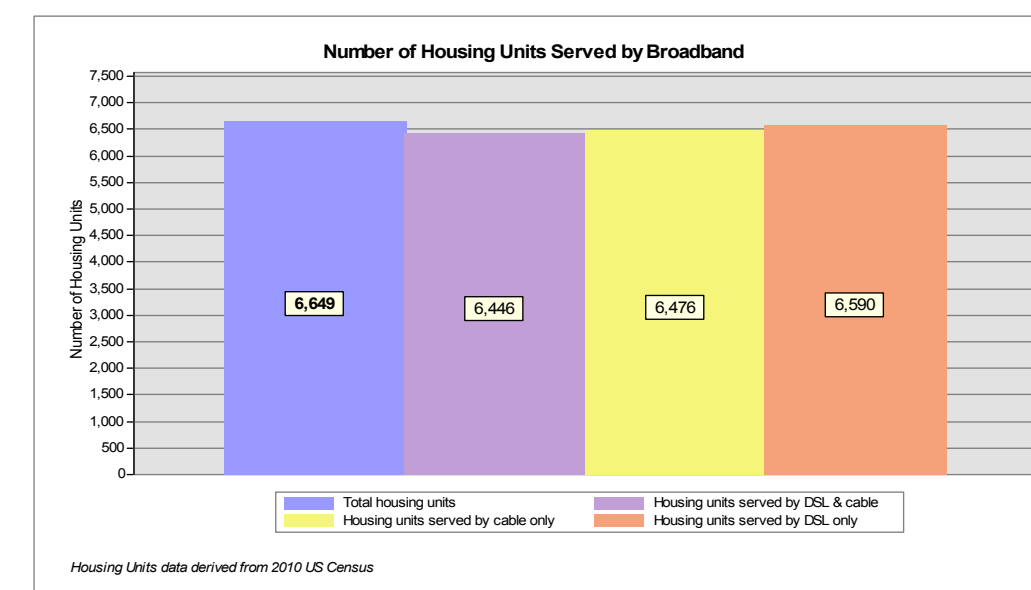

Broadband is defined as access that is at least **768 kbps downstream** and **200 kbps upstream**.

For more information on this project, please visit the NHBMPP web site at: iwantbroadbandnh.org

Provider Name	Technology
Comcast	Cable
FairPoint Communications, Inc.	DSL
G4 Communications	DSL
OTT Communications	DSL
TDS TELECOM	DSL