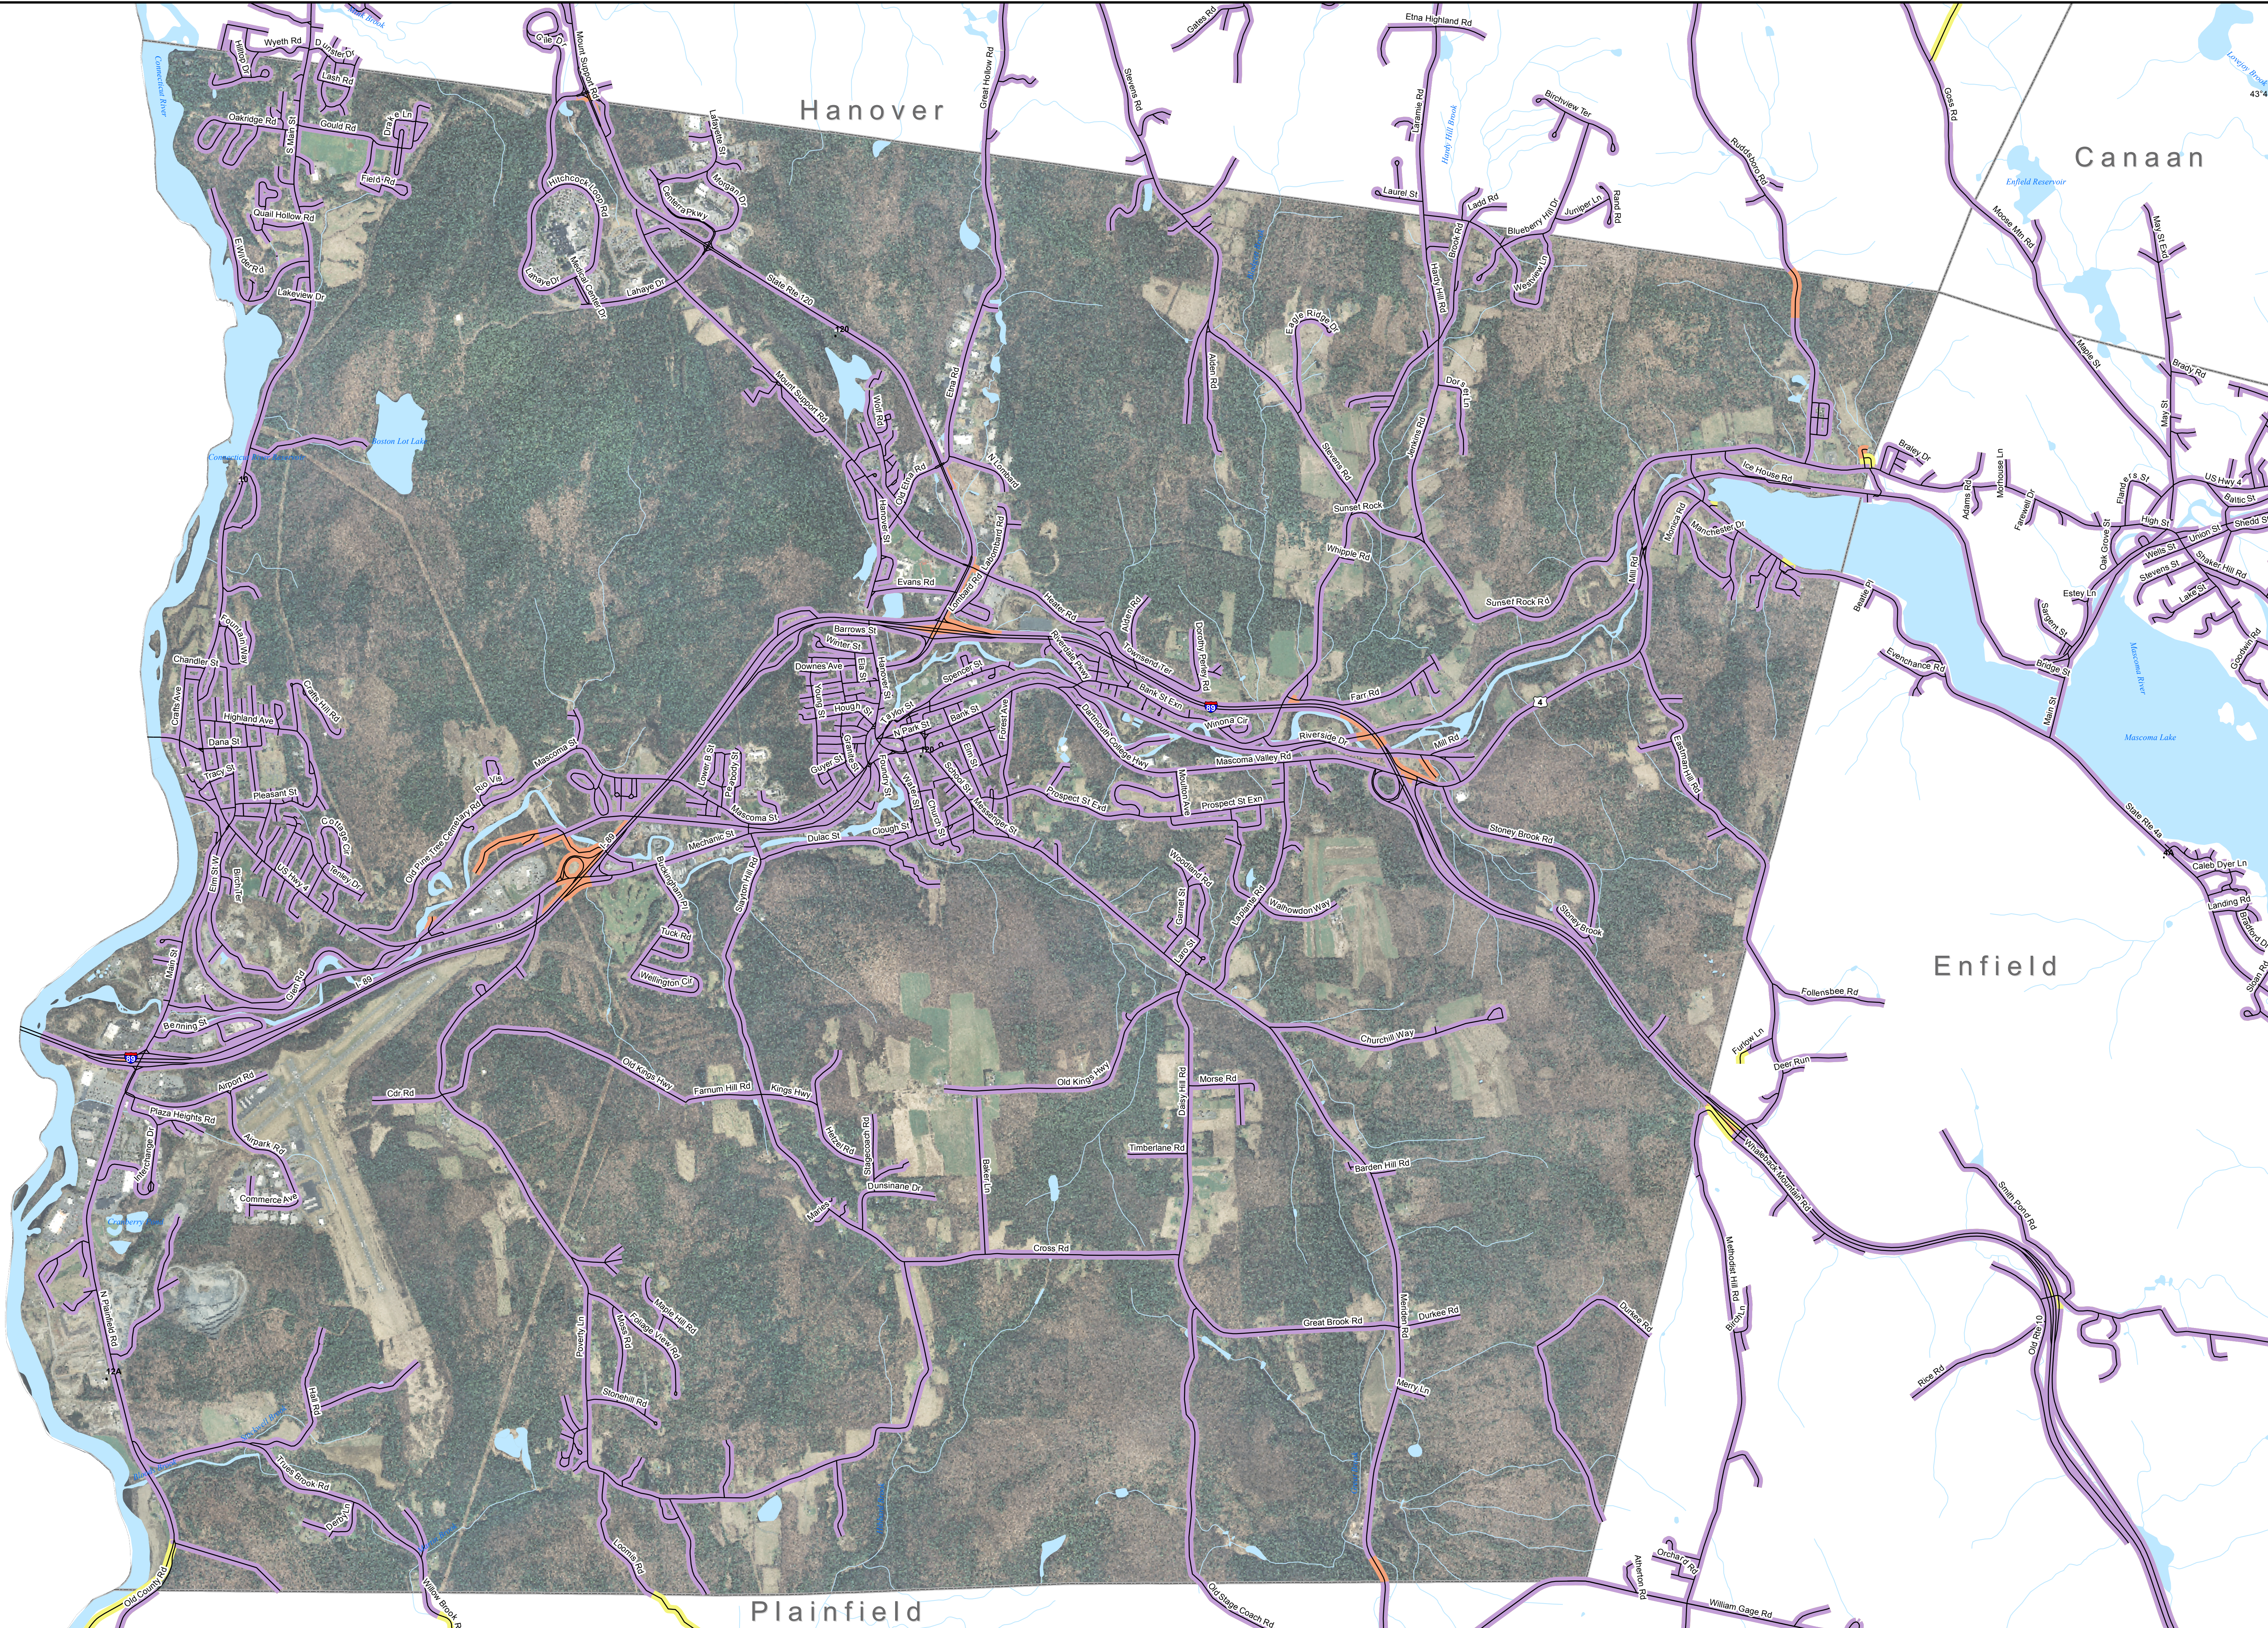

DSL & Cable Broadband Service Availability City of Lebanon

MAP REVIEW:		Email:	
Name:		Phone:	
Title:		Date:	
Organization:			
Number of changes:			
Comments (please attach separate sheet if needed):			

- Map Key**
- Roads served by DSL and cable
 - Roads served by cable only
 - Roads served by DSL only

This map displays broadband access information submitted to the NH Broadband Mapping & Planning Program (NHBMPP) as of March 31, 2013. The map has been generated for the sole purpose of verifying locations of DSL and cable broadband services in each town in New Hampshire.