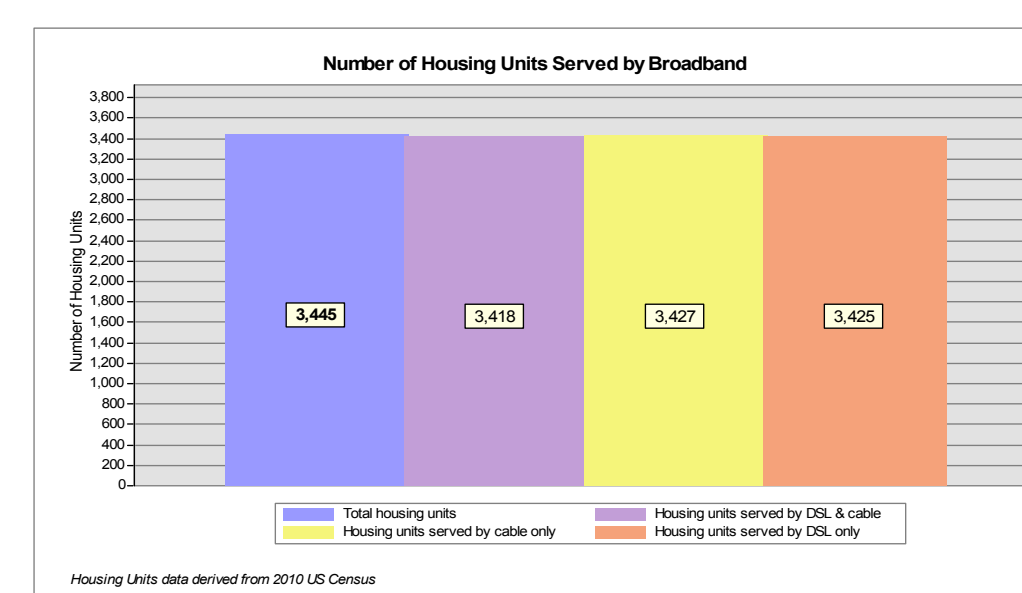

Broadband is defined as access that is at least **768 kbps downstream** and **200 kbps upstream**.  
For more information on this project, please visit the NHBMP web site at: [iwantbroadbandnh.org](http://iwantbroadbandnh.org)