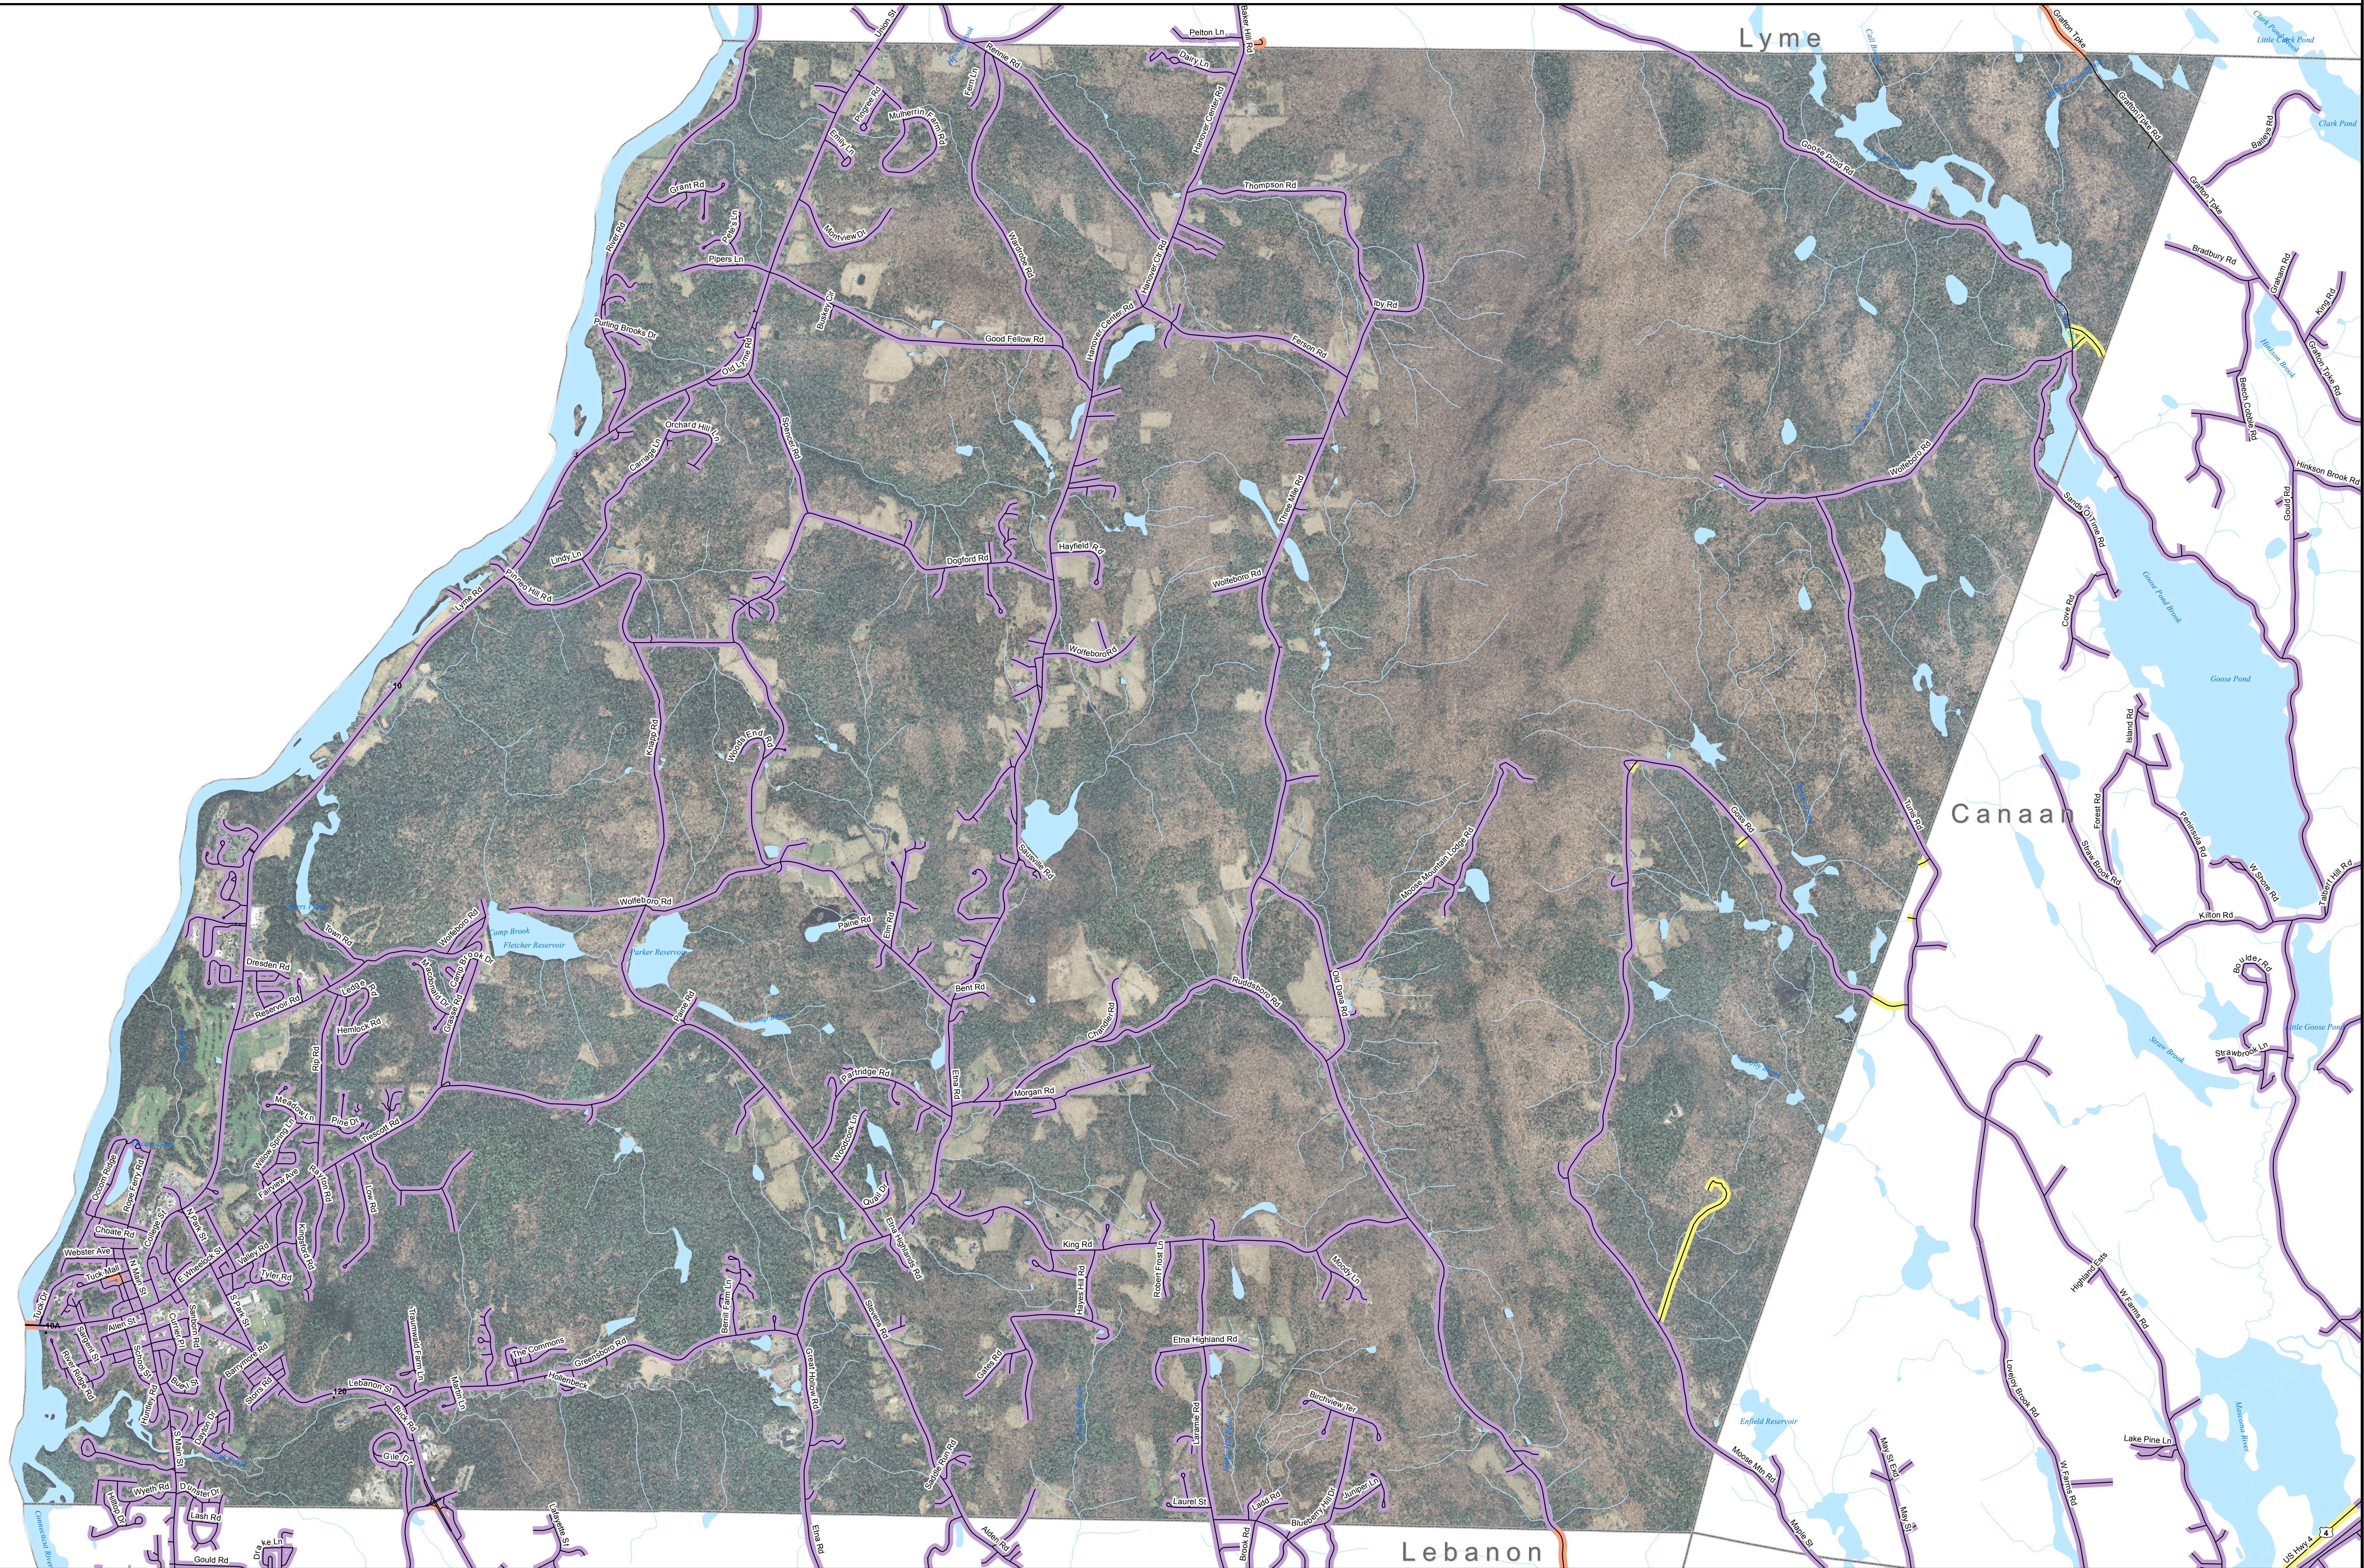

# DSL & Cable Broadband Service Availability Town of Hanover

MAP REVIEW:

Name:		Email:	
Title:		Phone:	
Organization:		Date:	
Number of changes:			
Comments (please attach separate sheet if needed):			

- Map Key**
- Roads served by DSL and cable
  - Roads served by cable only
  - Roads served by DSL only

This map displays broadband access information submitted to the NH Broadband Mapping & Planning Program (NHBMP) as of March 31, 2013. The map has been generated for the sole purpose of verifying locations of DSL and cable broadband services in each town in New Hampshire.

Broadband is defined as access that is at least **768 kbps downstream** and **200 kbps upstream**.  
For more information on this project, please visit the NHBMP web site at: [iwantbroadbandnh.org](http://iwantbroadbandnh.org)