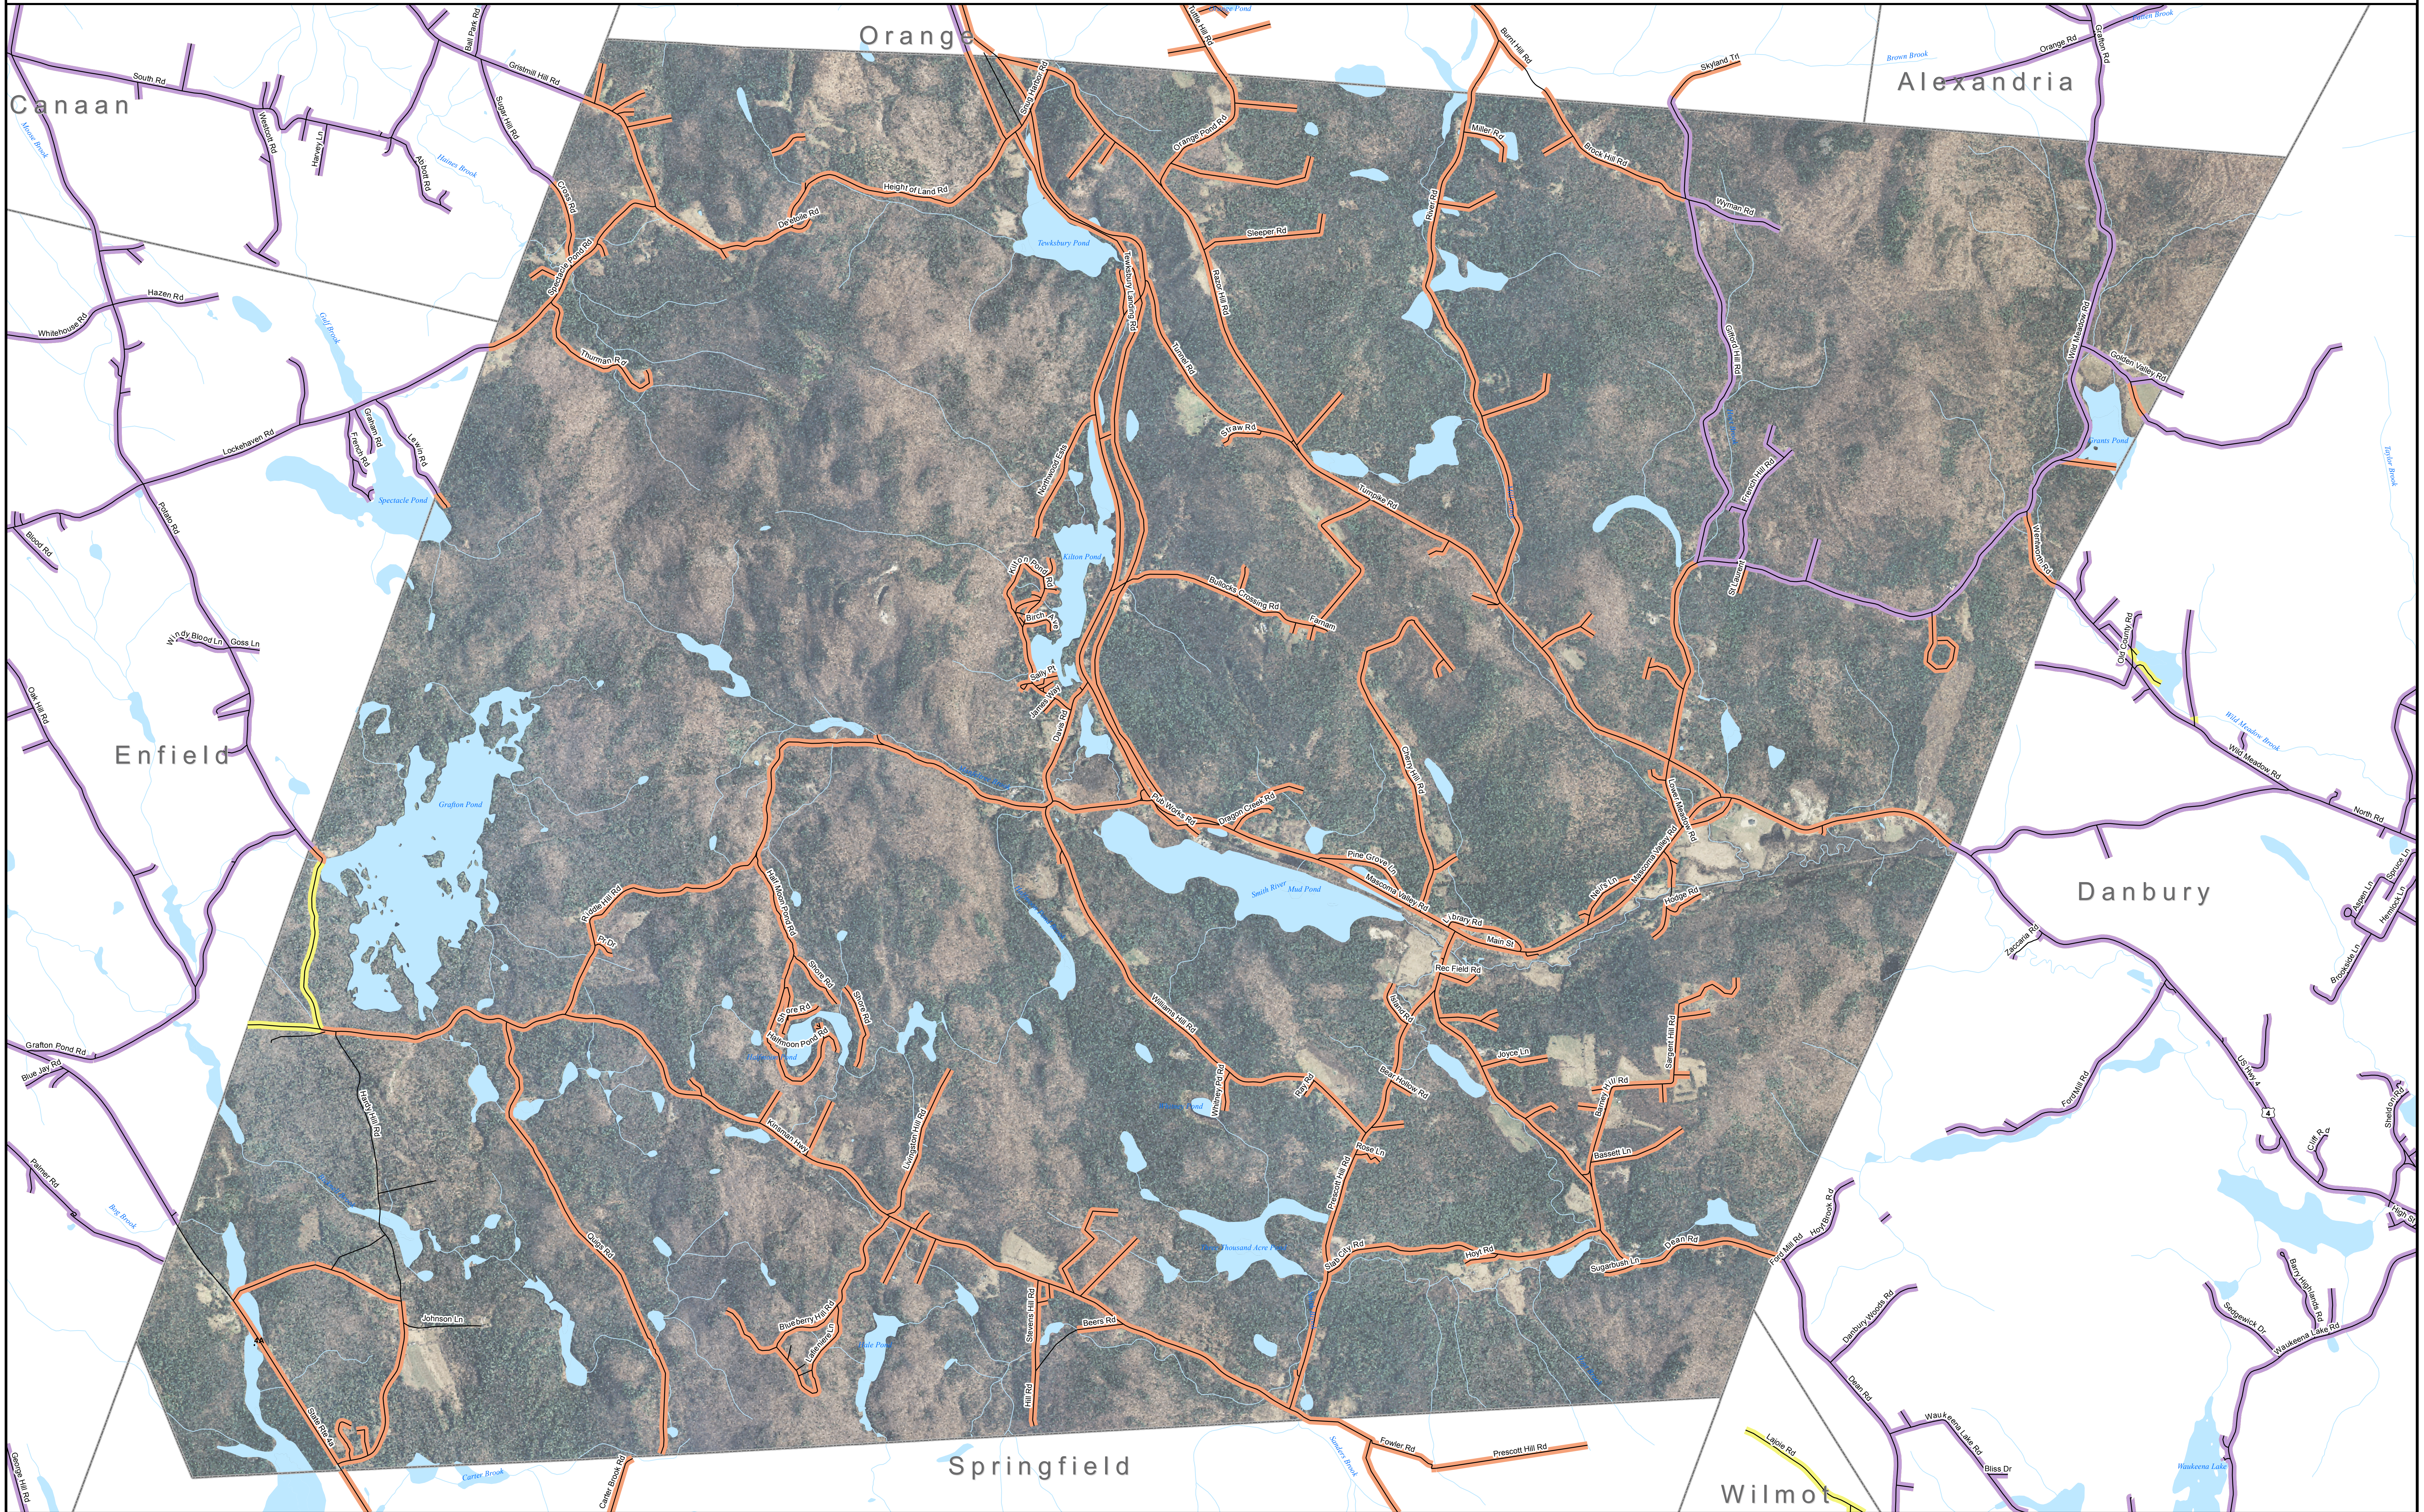

- Map Key**
- Roads served by DSL and cable
  - Roads served by cable only
  - Roads served by DSL only

This map displays broadband access information submitted to the NH Broadband Mapping & Planning Program (NHBMP) as of March 31, 2013. The map has been generated for the sole purpose of verifying locations of DSL and cable broadband services in each town in New Hampshire.