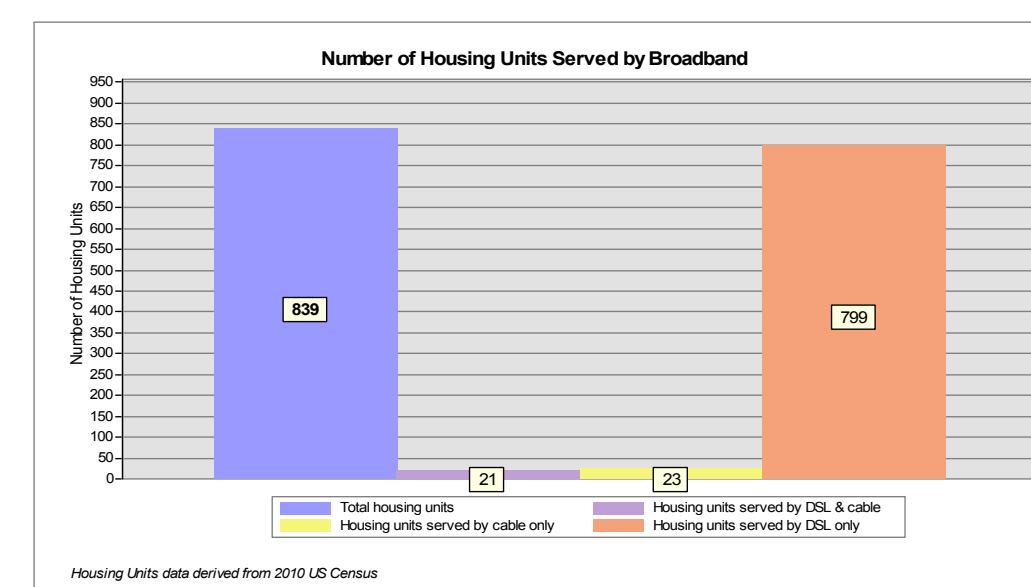

Broadband is defined as access that is at least **768 kbps downstream** and **200 kbps upstream**.

For more information on this project, please visit the NHBMP web site at: [iwantbroadbandnh.org](http://iwantbroadbandnh.org)