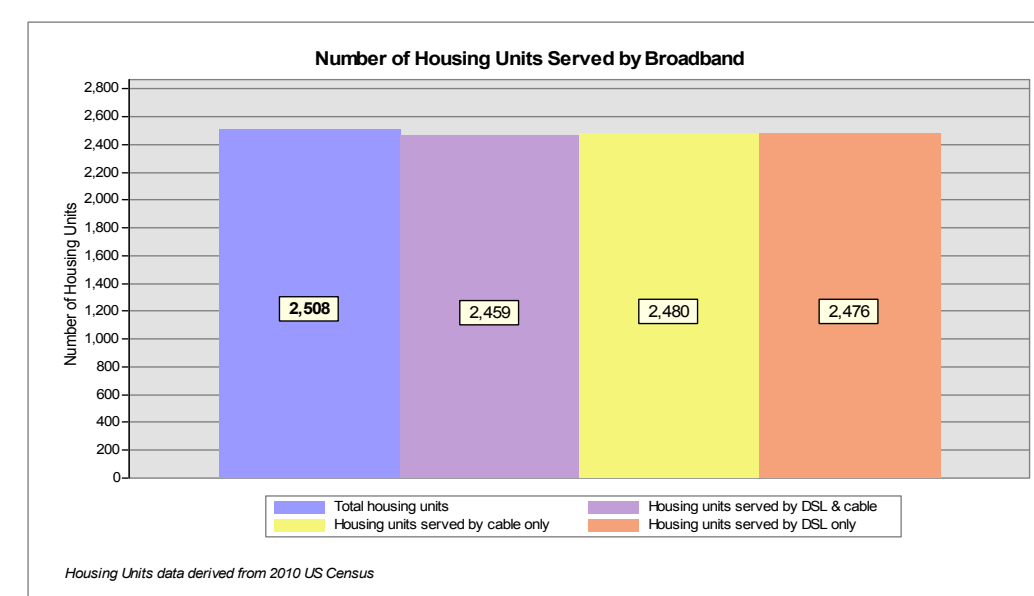

Broadband is defined as access that is at least **768 kbps downstream** and **200 kbps upstream**.

For more information on this project, please visit the NHBMPP web site at: iwantbroadbandnh.org

Provider Name	Technology
Comcast	Cable
FairPoint Communications, Inc.	DSL
G4 Communications	DSL
OTT Communications	DSL