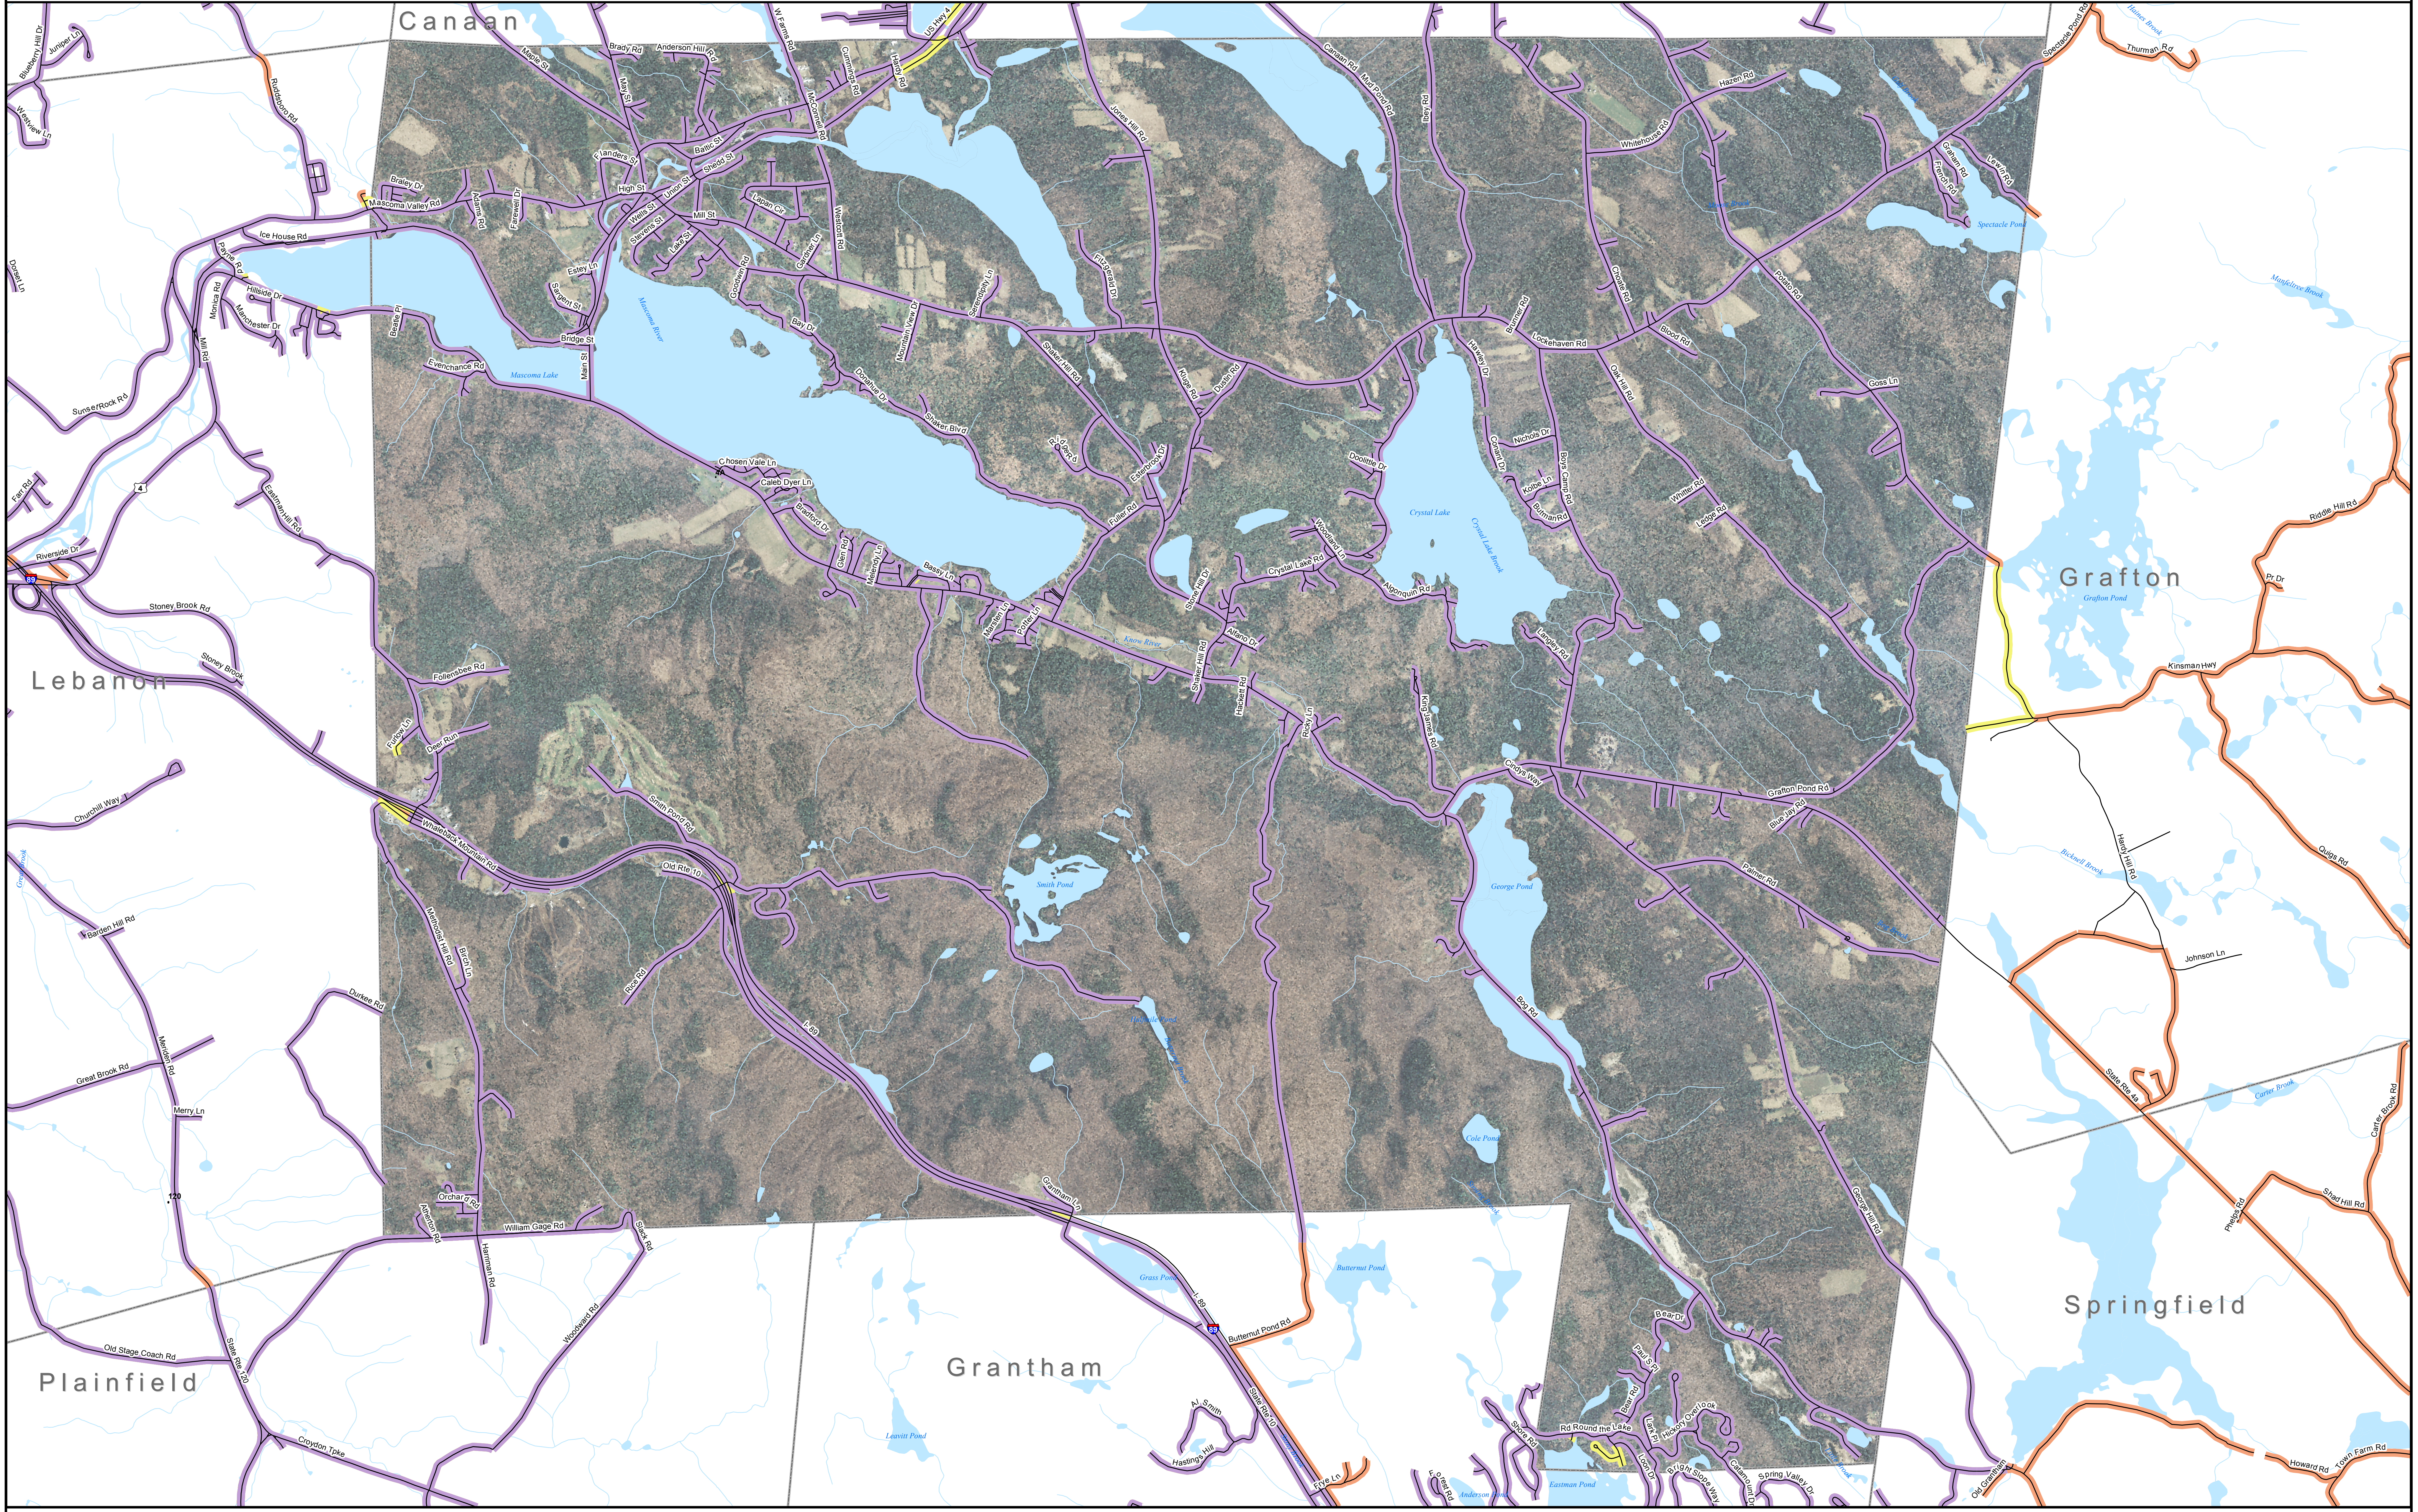

- Map Key**
- Roads served by DSL and cable
 - Roads served by cable only
 - Roads served by DSL only

This map displays broadband access information submitted to the NH Broadband Mapping & Planning Program (NHBMPP) as of March 31, 2013. The map has been generated for the sole purpose of verifying locations of DSL and cable broadband services in each town in New Hampshire.