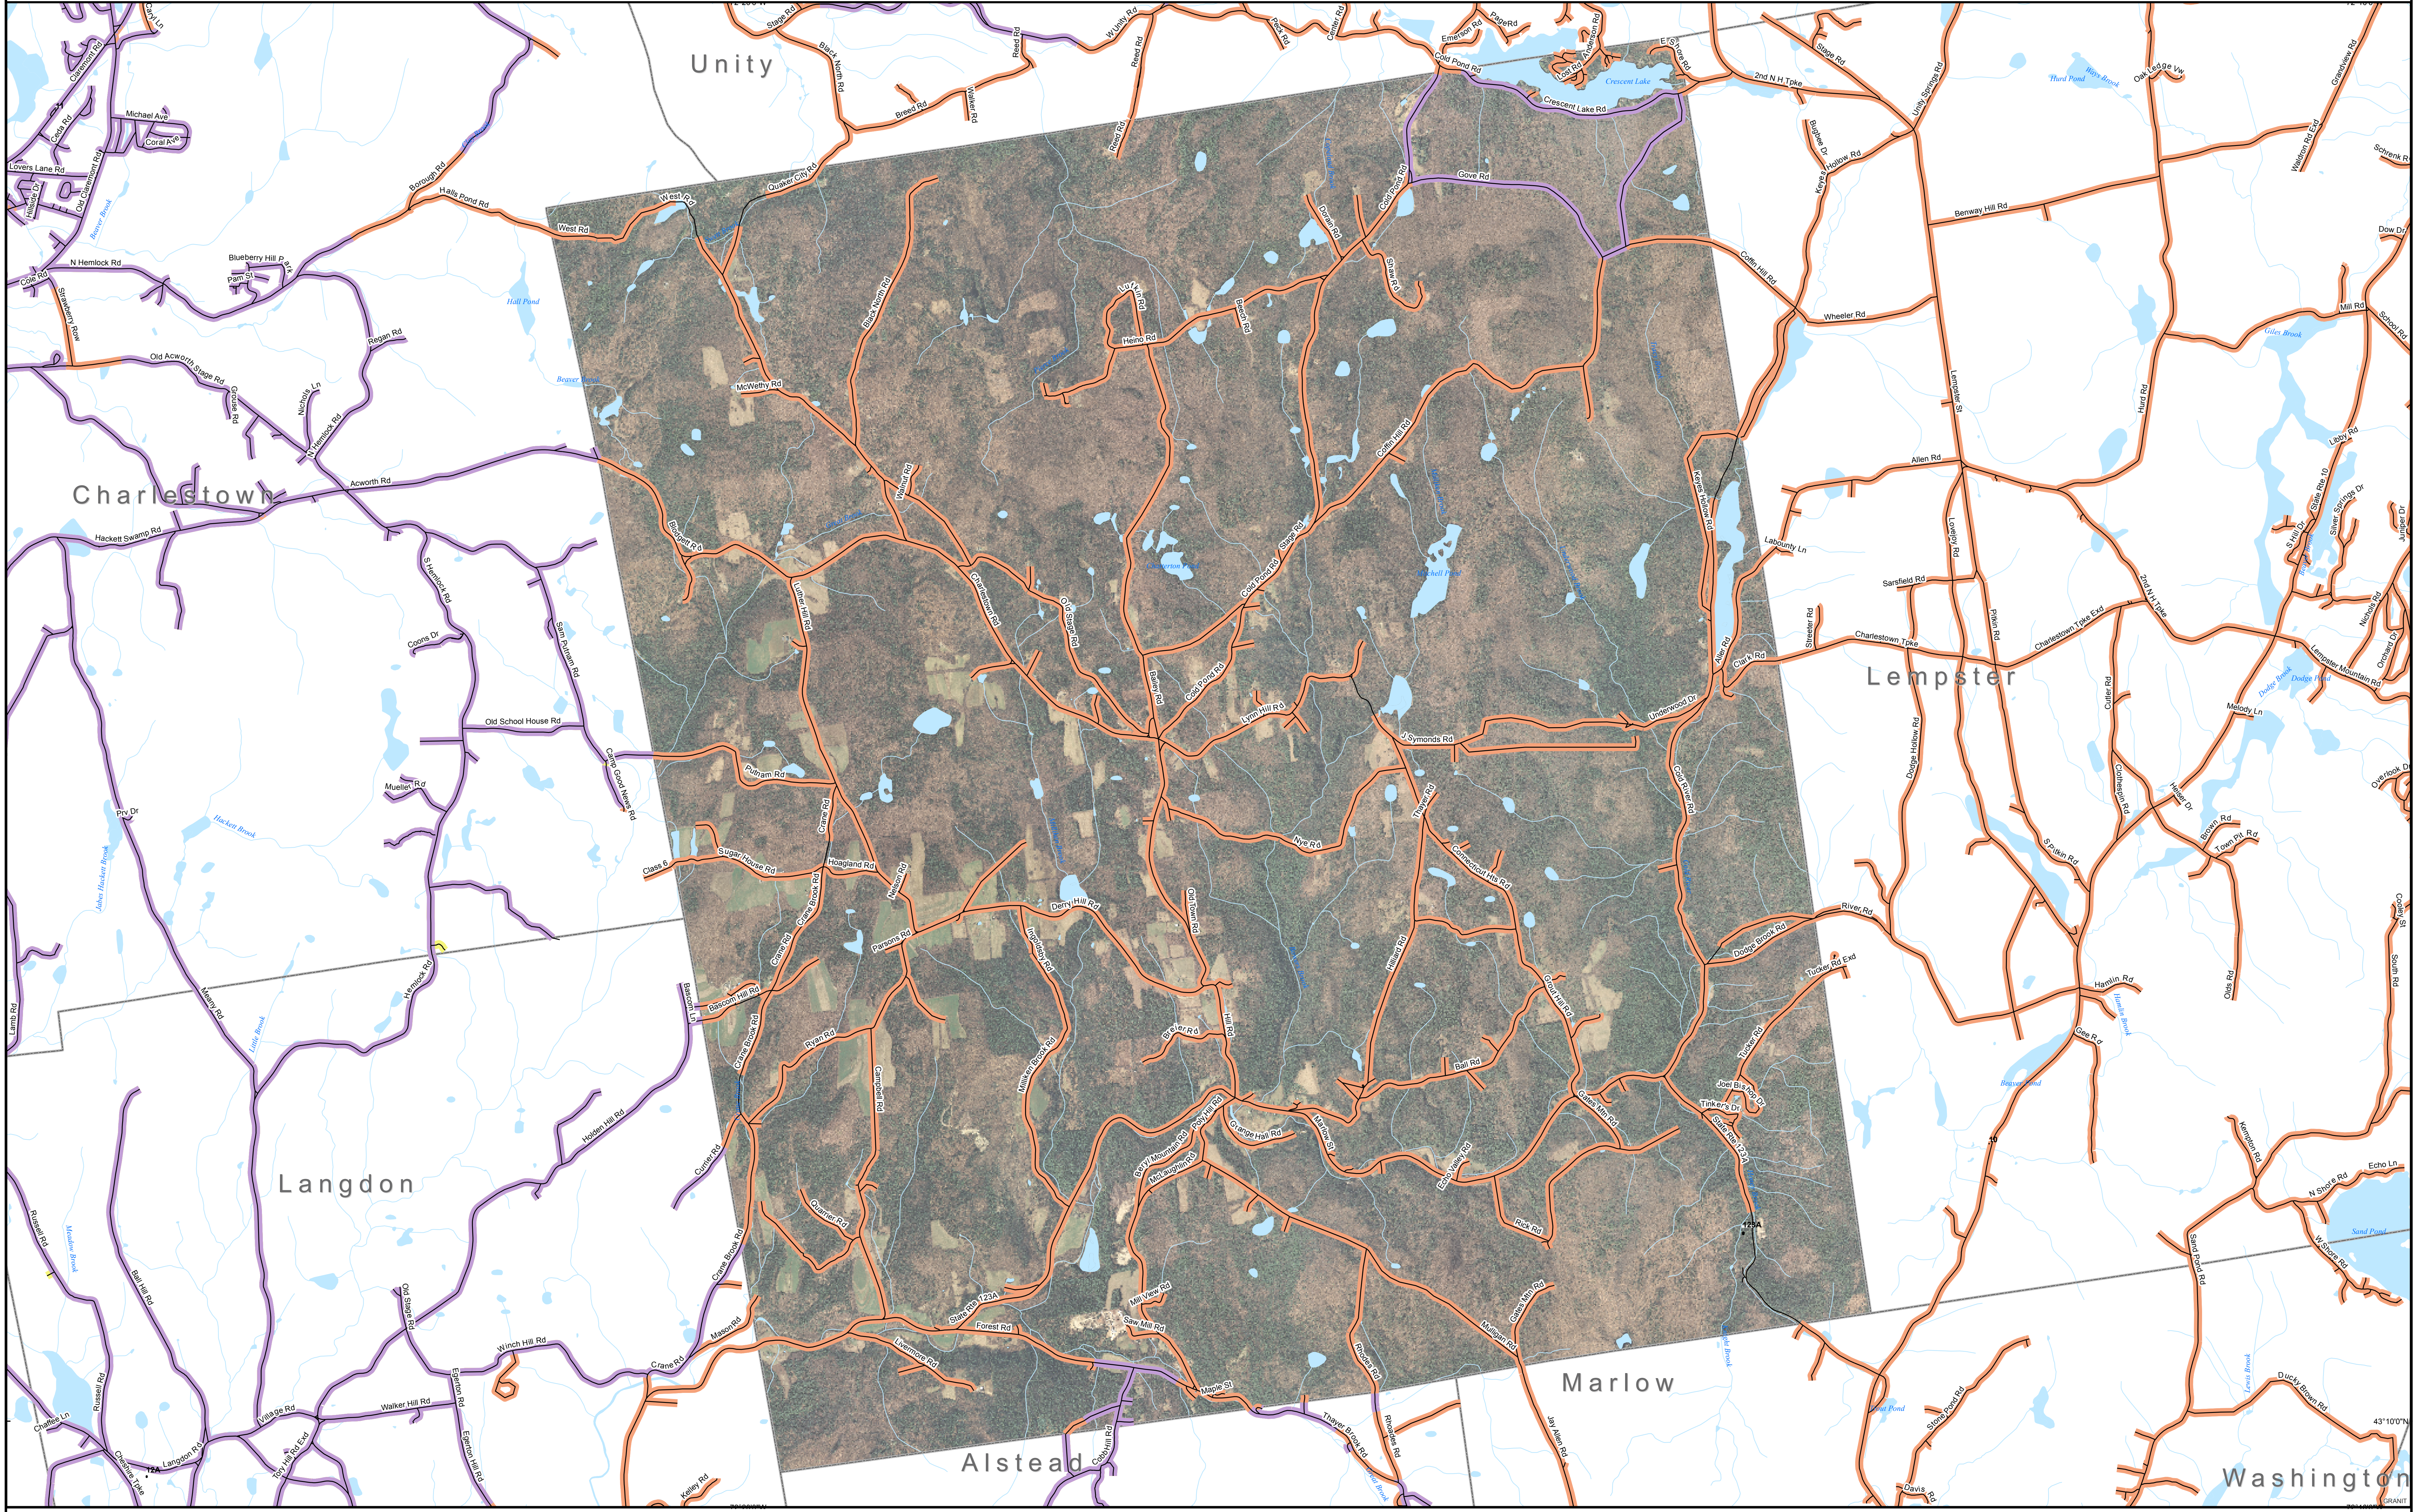

DSL & Cable Broadband Service Availability Town of Acworth

MAP REVIEW:		Name:	Phone:
Title:		Organization:	Date:
Number of changes:		Comments (please attach separate sheet if needed):	

- Map Key**
- Roads served by DSL and cable
 - Roads served by cable only
 - Roads served by DSL only

This map displays broadband access information submitted to the NH Broadband Mapping & Planning Program (NHBMPP) as of March 31, 2013. The map has been generated for the sole purpose of verifying locations of DSL and cable broadband services in each town in New Hampshire.

Broadband is defined as access that is at least **768 kbps downstream** and **200 kbps upstream**.

For more information on this project, please visit the NHBMPP web site at: iwantbroadbandnh.org

- | Provider Name | Technology |
|--------------------------------|------------|
| FairPoint Communications, Inc. | DSL |
| G4 Communications | DSL |
| Granite State Telephone | DSL |
| Comcast | Cable |