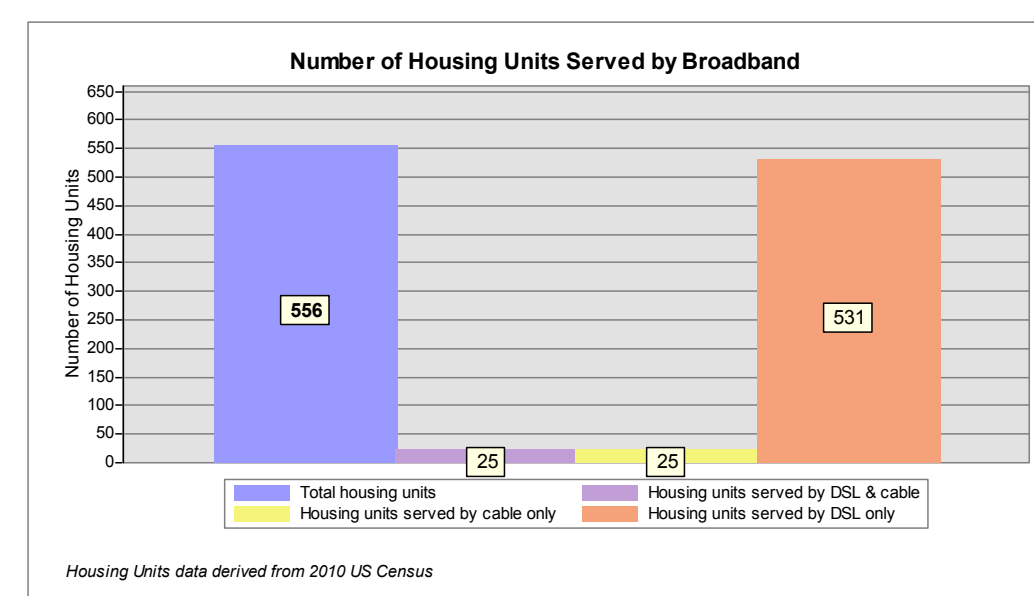

Broadband is defined as access that is at least **768 kbps downstream** and **200 kbps upstream**.

For more information on this project, please visit the NHBMPP web site at: iwantbroadbandnh.org

- | Provider Name | Technology |
|--------------------------------|------------|
| FairPoint Communications, Inc. | DSL |
| G4 Communications | DSL |
| Granite State Telephone | DSL |
| Comcast | Cable |