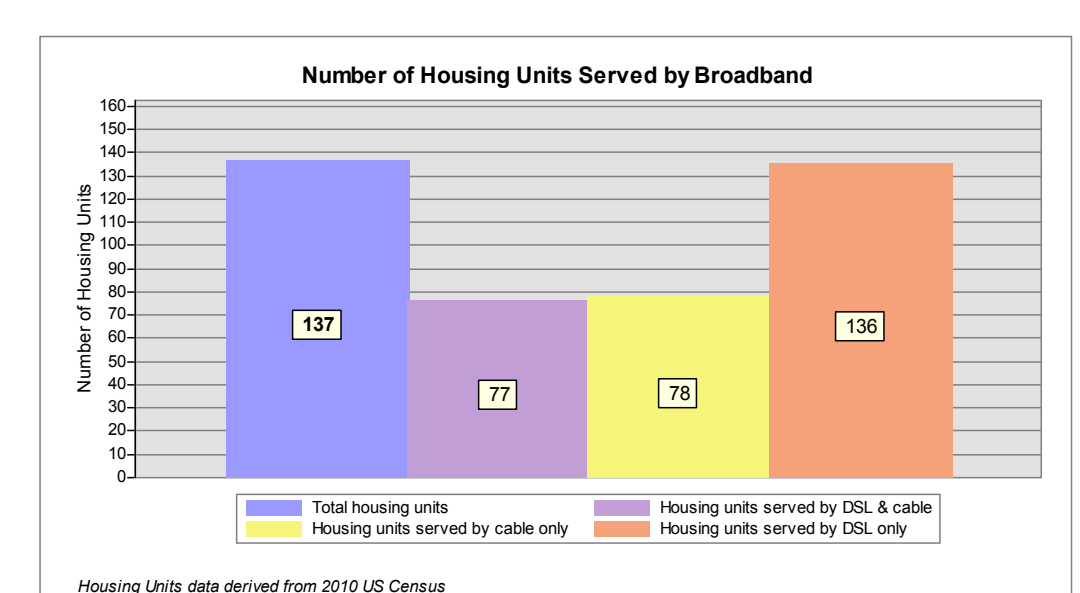

Broadband is defined as access that is at least **768 kbps downstream** and **200 kbps upstream**.

For more information on this project, please visit the NHBMPP web site at: [iwantbroadbandnh.org](http://iwantbroadbandnh.org)