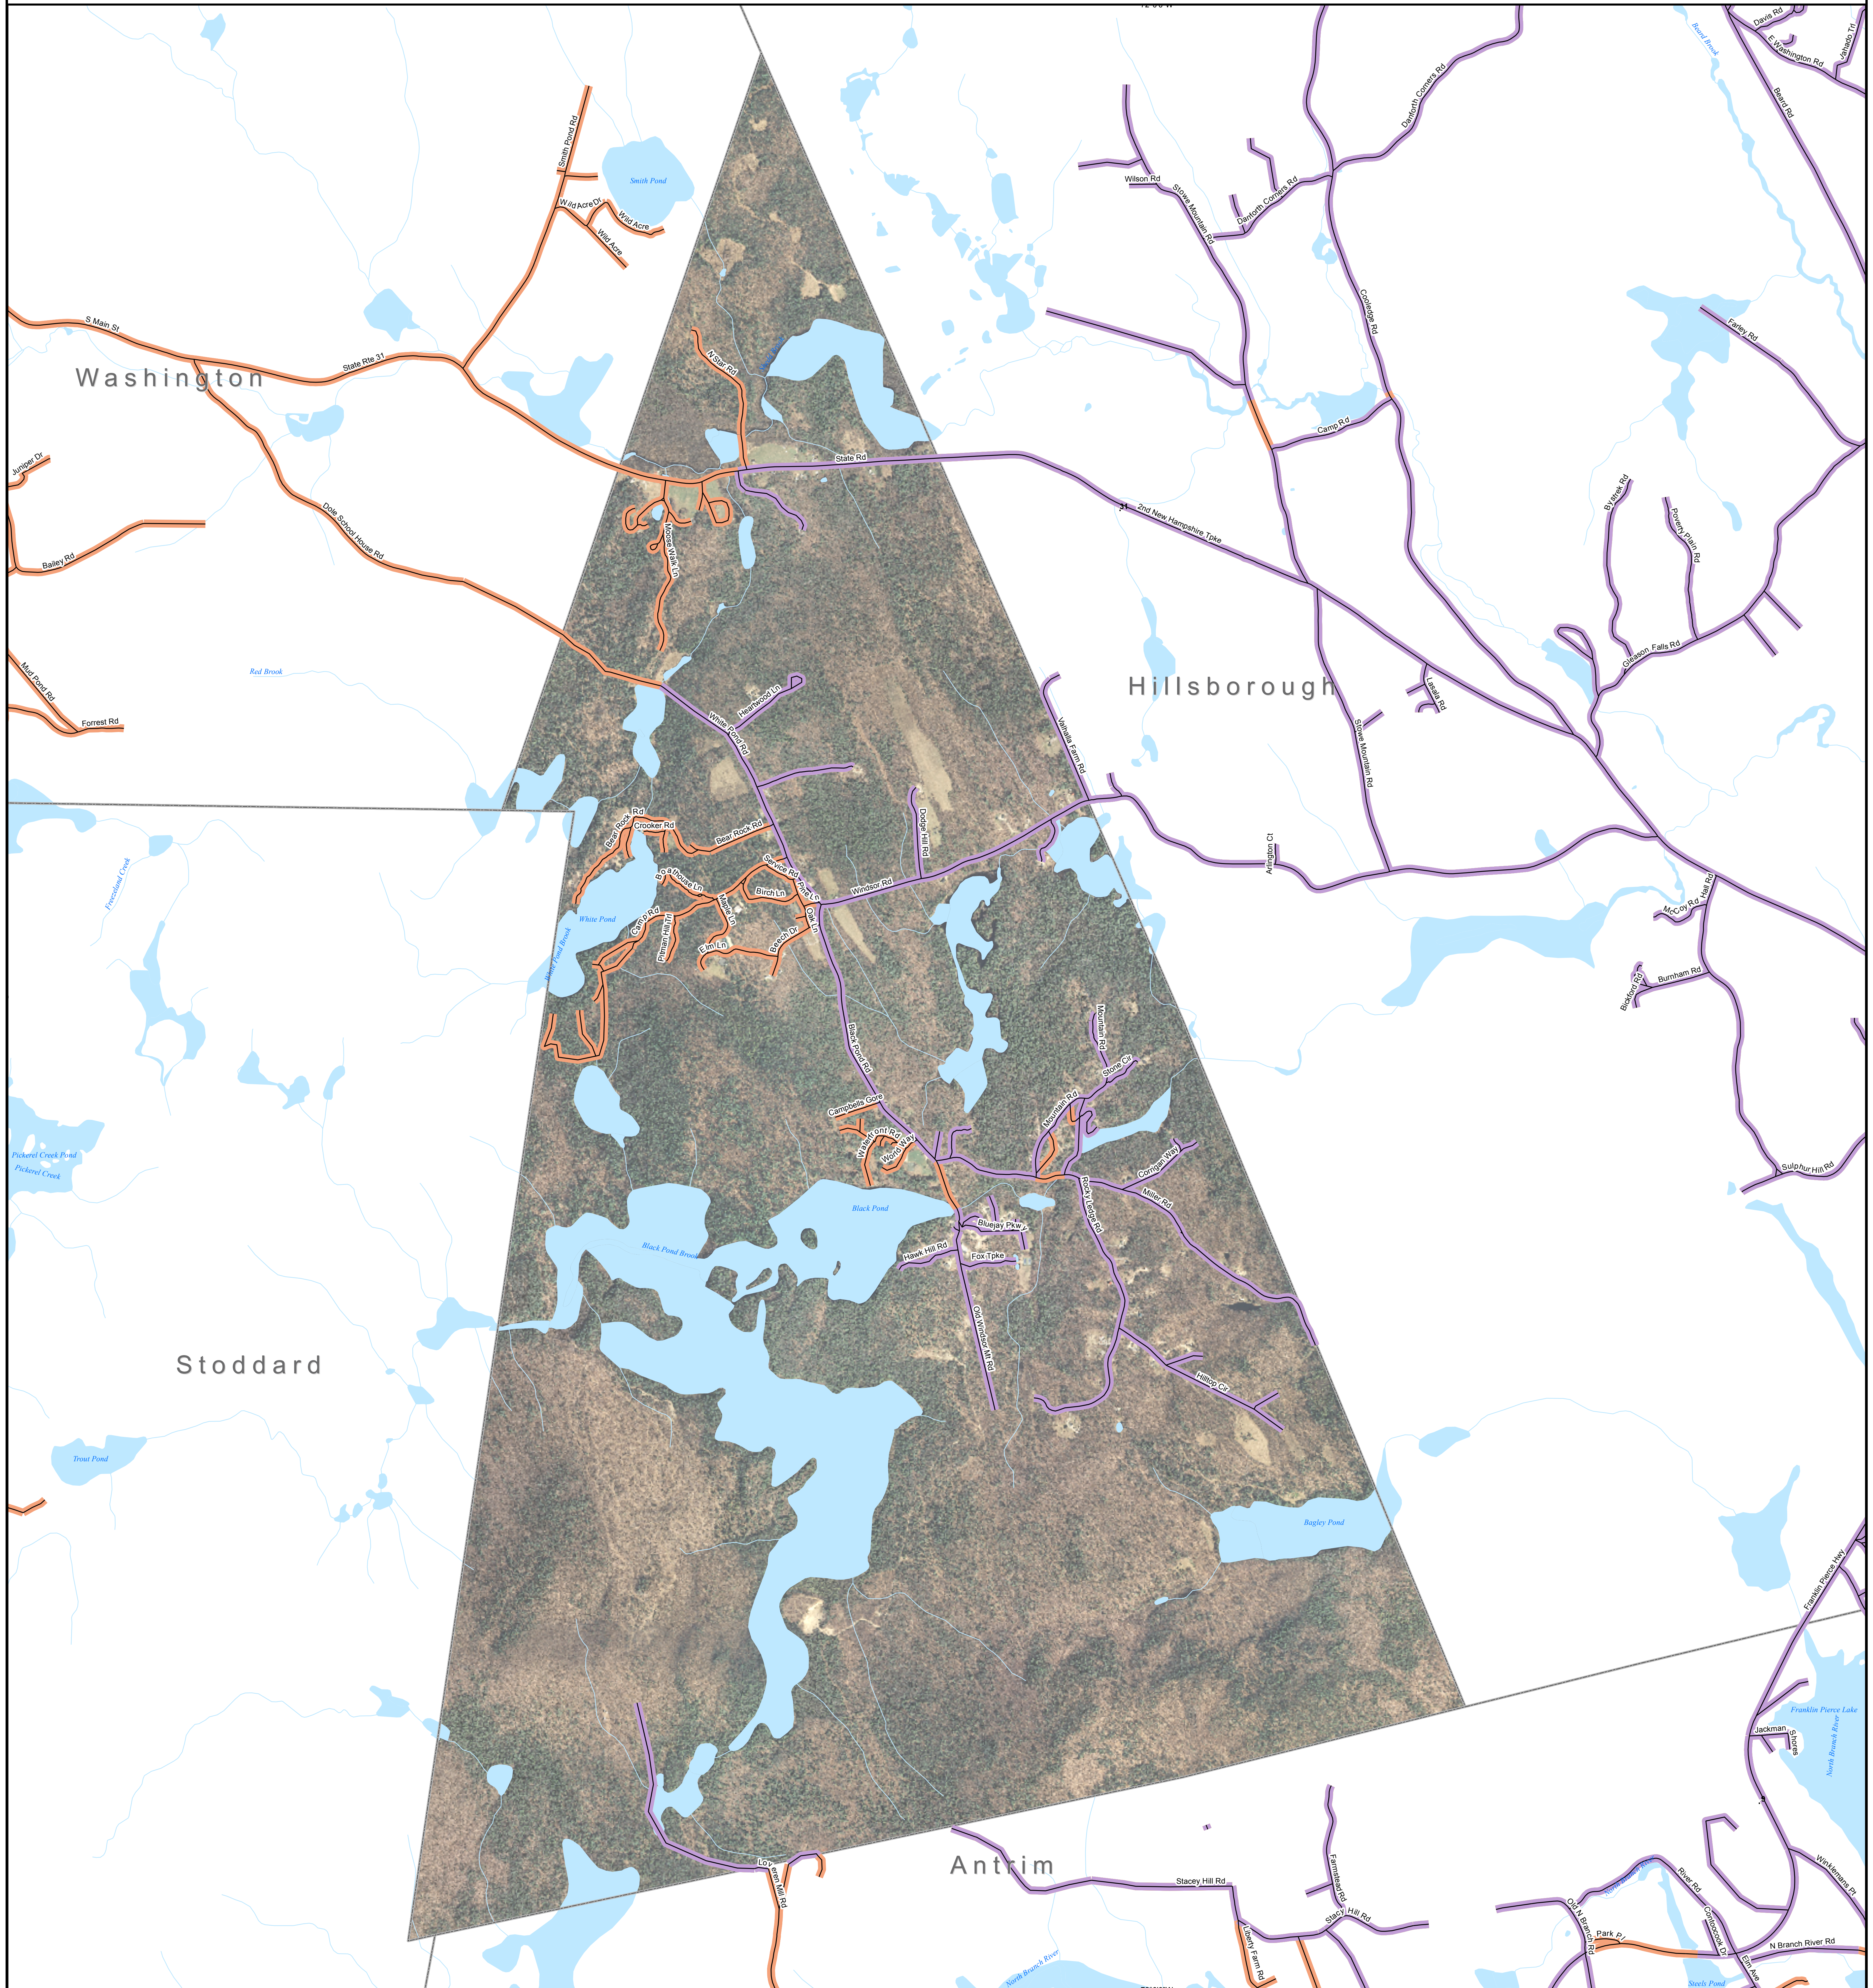

# DSL & Cable Broadband Service Availability Town of Windsor

MAP REVIEW:		Name:	Email:
Title:		Phone:	Date:
Organization:		Number of changes:	
Comments (please attach separate sheet if needed):			

**Map Key**

- Roads served by DSL and cable
- Roads served by cable only
- Roads served by DSL only

This map displays broadband access information submitted to the NH Broadband Mapping & Planning Program (NHBMPP) as of March 31, 2013. The map has been generated for the sole purpose of verifying locations of DSL and cable broadband services in each town in New Hampshire.