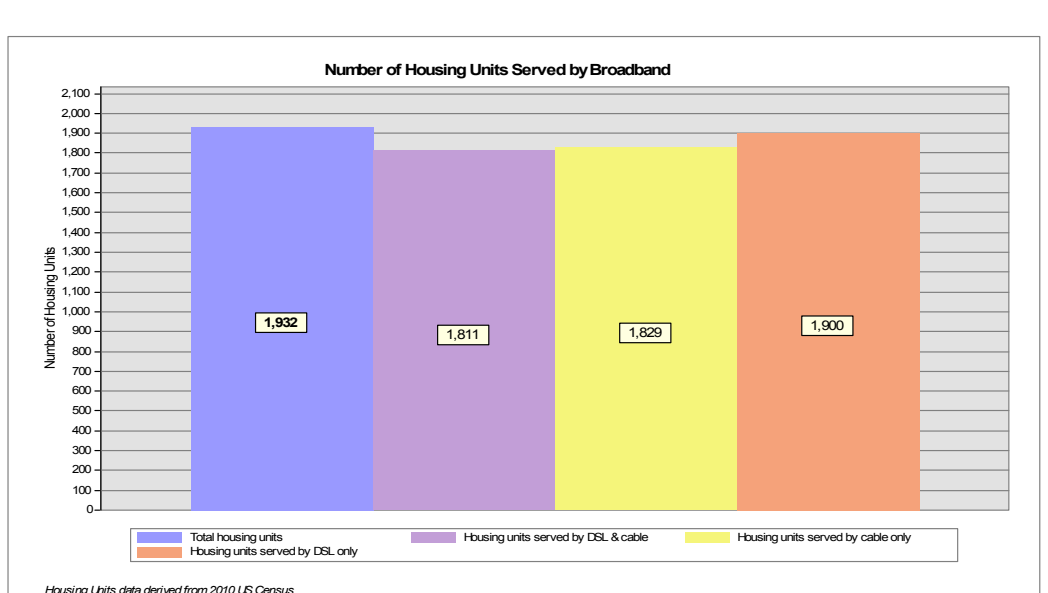

Broadband is defined as access that is at least **768 kbps downstream** and **200 kbps upstream**.

For more information on this project, please visit the NHBMPP web site at: [www.iwantbroadbandnh.org](http://www.iwantbroadbandnh.org)