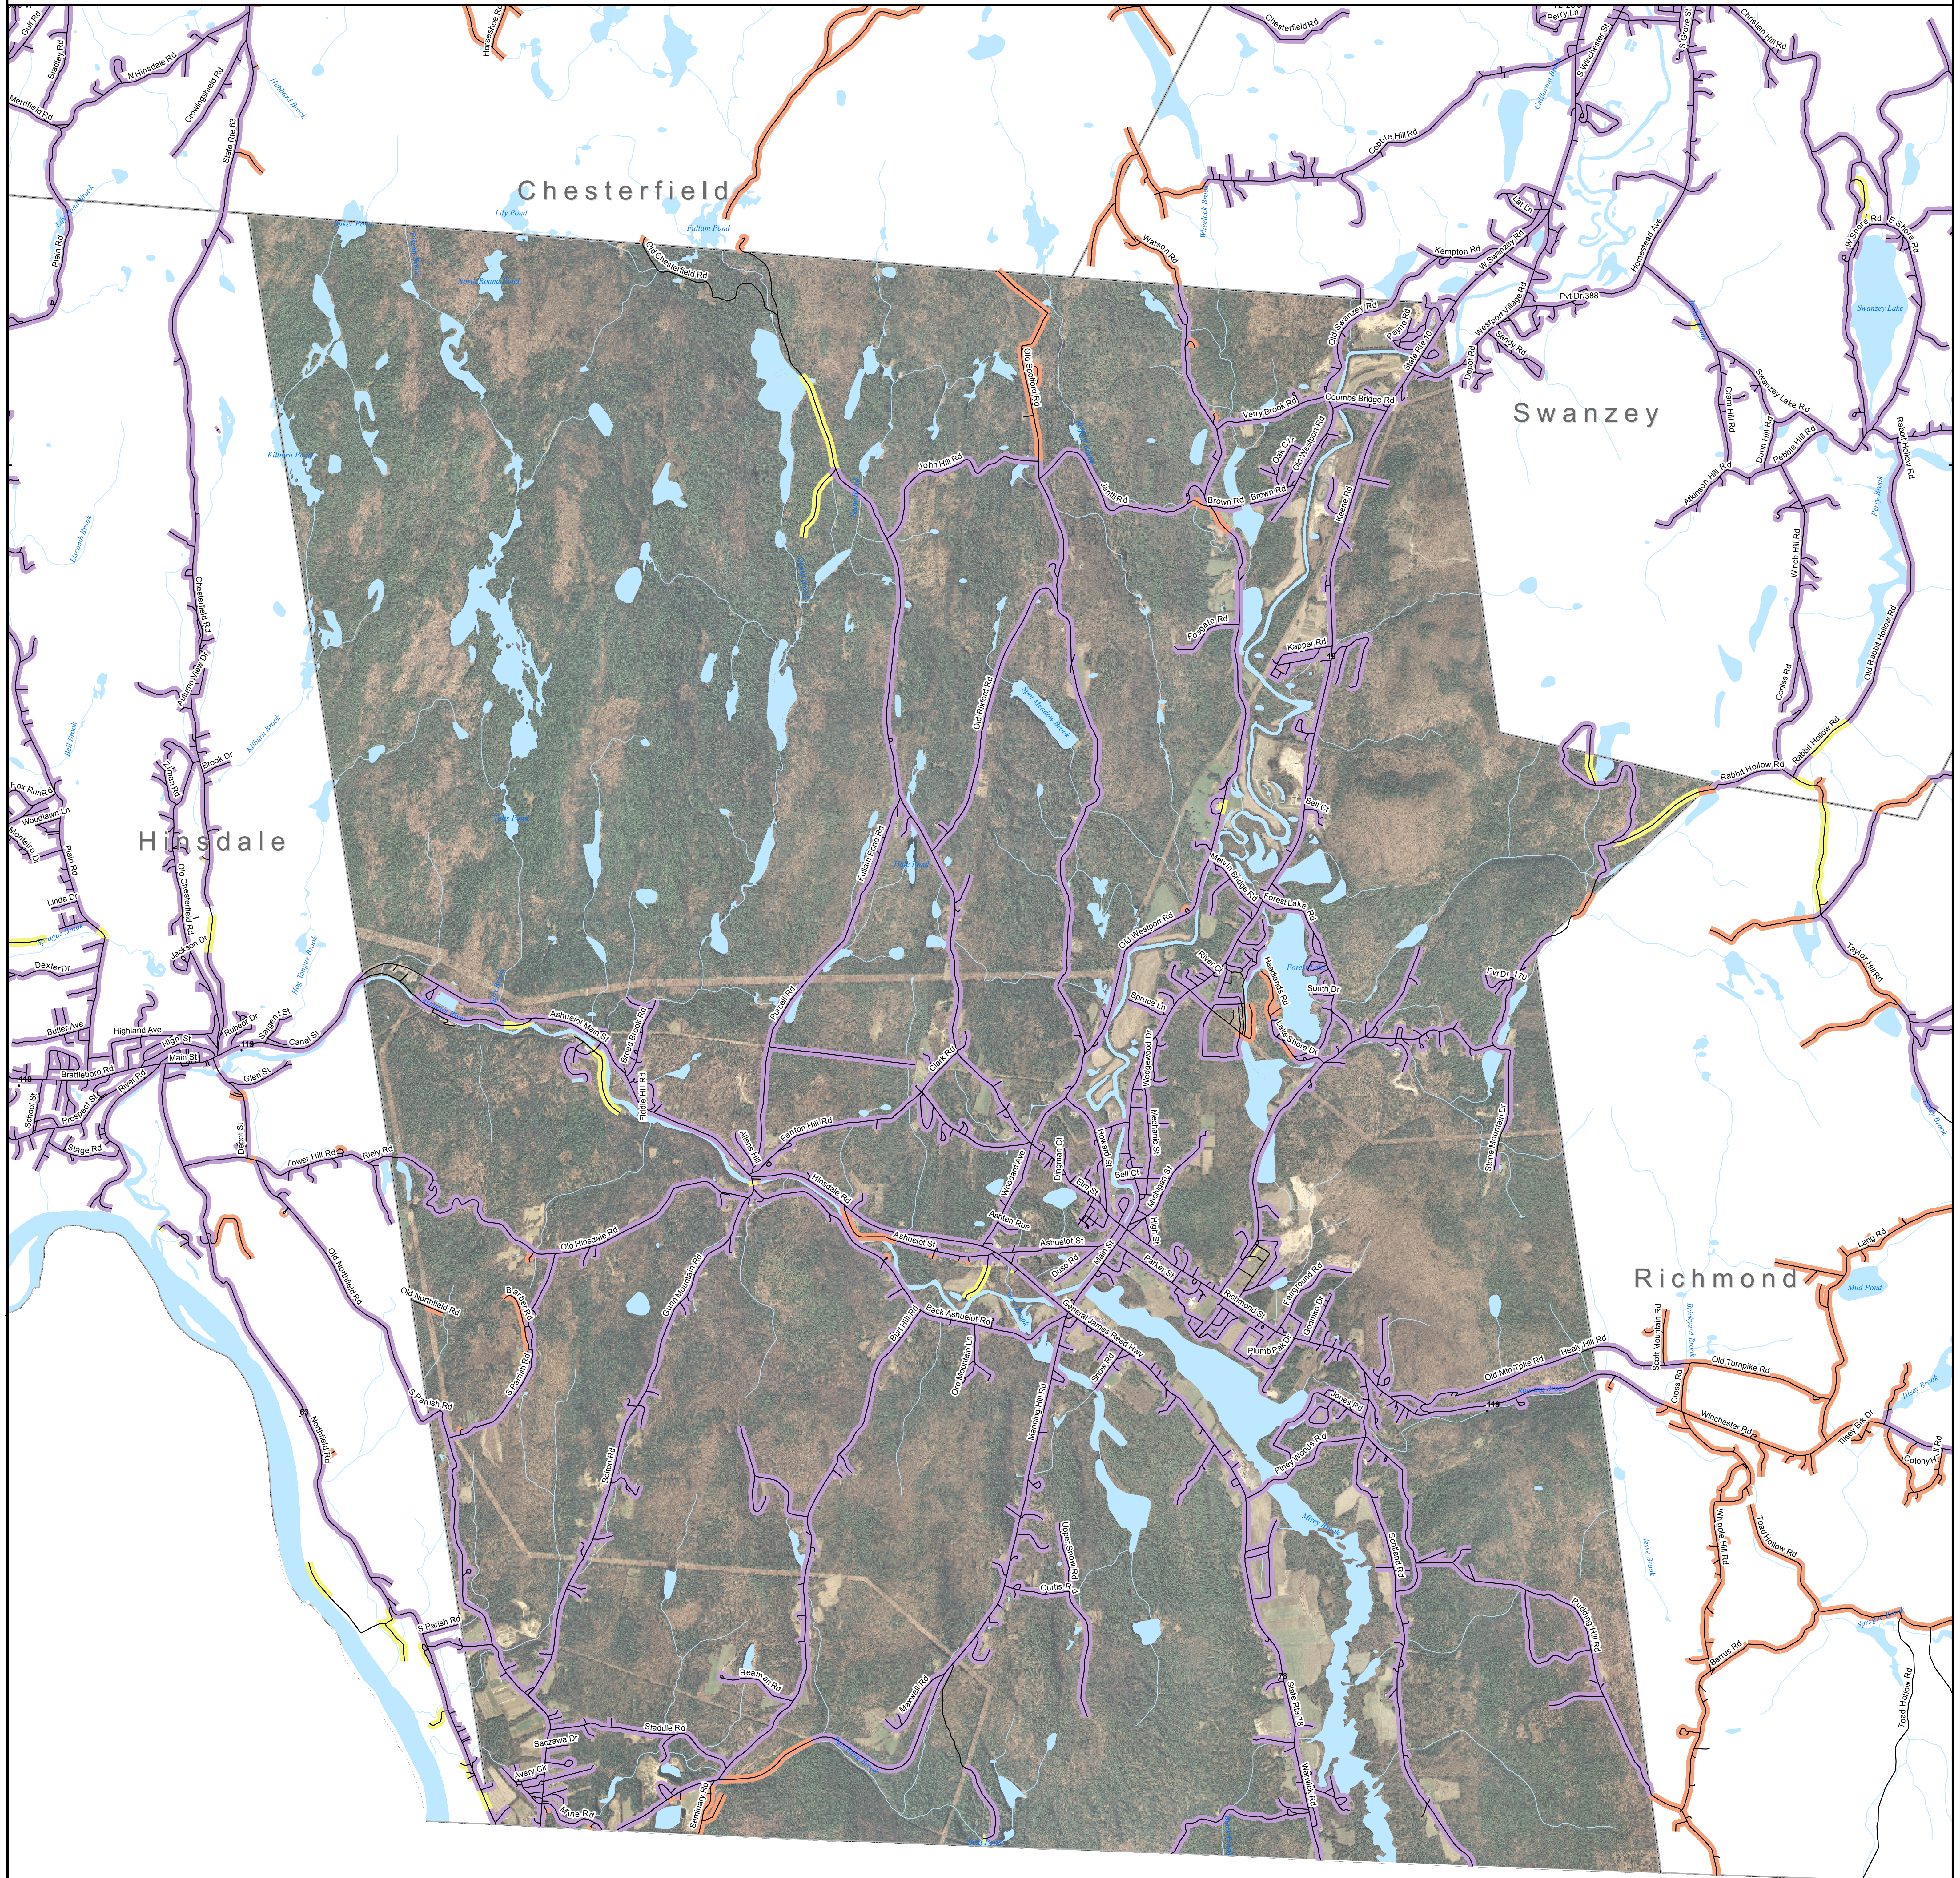

**Map Key**

- Roads served by DSL and cable
- Roads served by cable only
- Roads served by DSL only

This map displays broadband access information submitted to the NH Broadband Mapping & Planning Program (NHBMPP) as of March 31, 2013. The map has been generated for the sole purpose of verifying locations of DSL and cable broadband services in each town in New Hampshire.

**Provider Name**

- Comcast
- FairPoint Communications, Inc.
- TIME WARNER CABLE

**Technology**

- Cable
- DSL
- Cable

North arrow and scale bar (0 to 1.2 miles).

Logos for NH GRANIT and UNIVERSITY of NEW HAMPSHIRE.

www.granit.unh.edu www.unh.edu

Locus Map