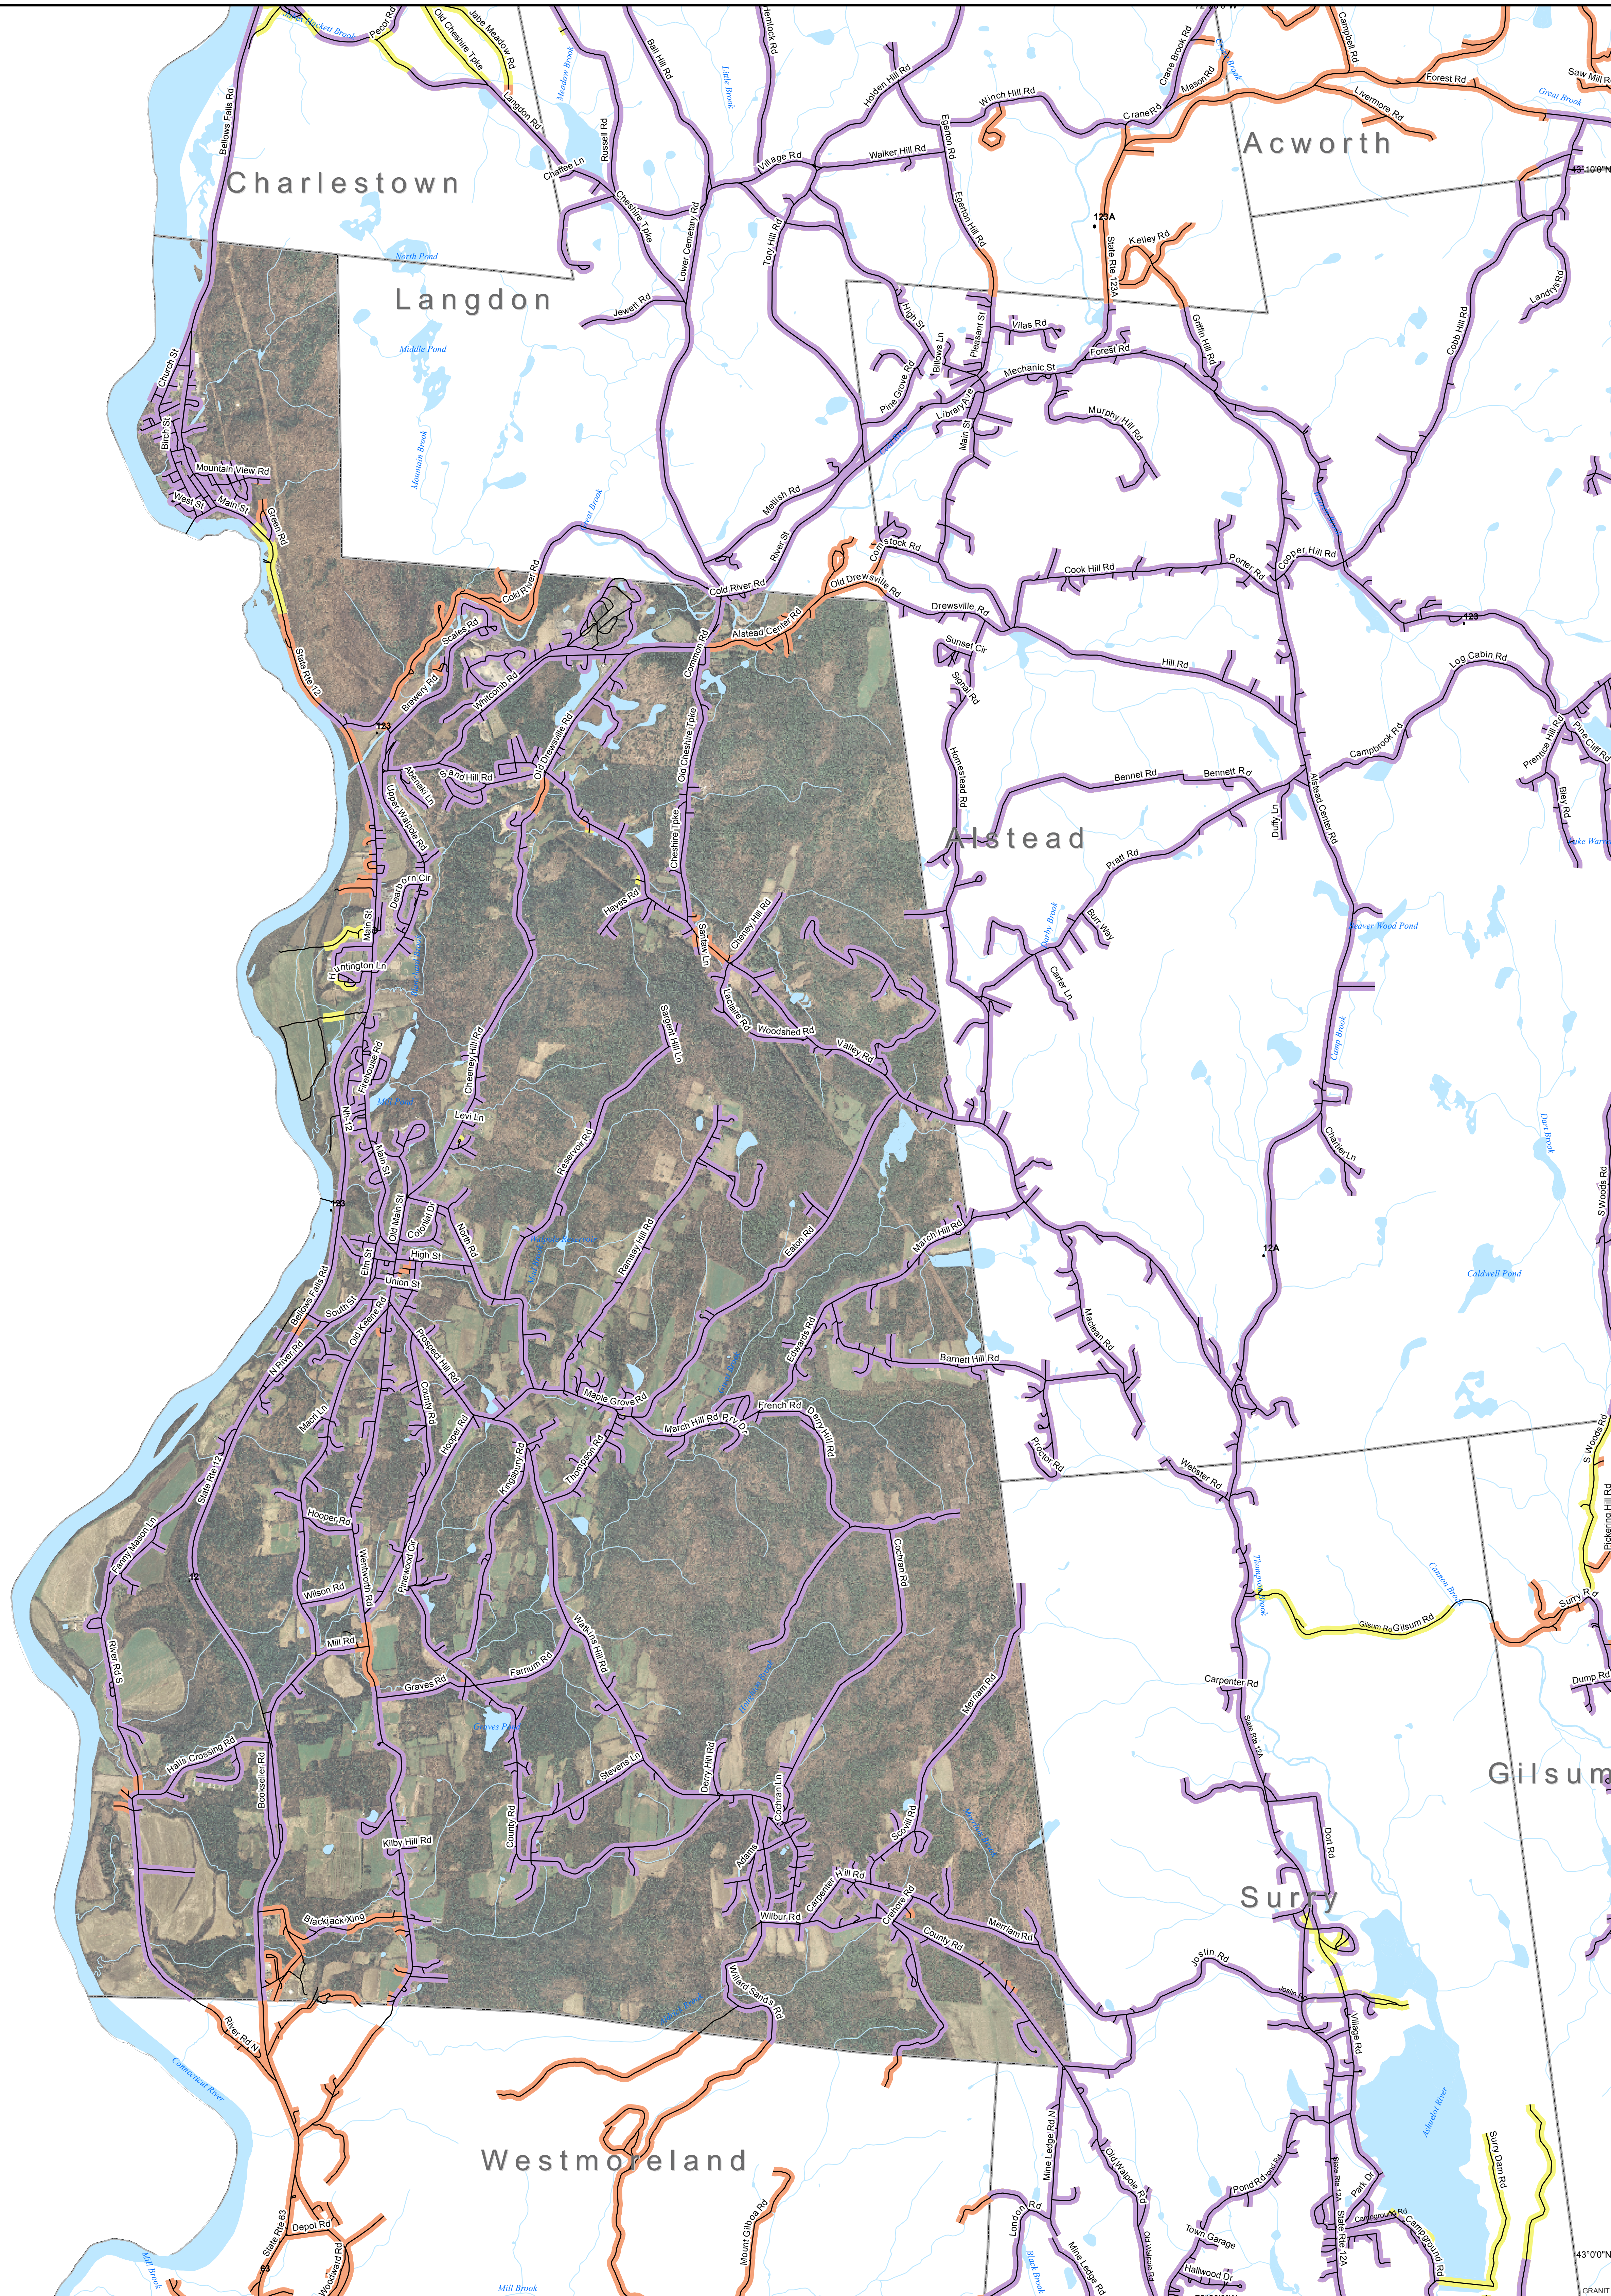

# DSL & Cable Broadband Service Availability Town of Walpole

MAP REVIEW:

Name:		Email:	
Title:		Phone:	
Organization:		Date:	
Number of changes:			
Comments (please attach separate sheet if needed):			

**Map Key**

- Roads served by DSL and cable
- Roads served by cable only
- Roads served by DSL only

This map displays broadband access information submitted to the NH Broadband Mapping & Planning Program (NHBMP) as of March 31, 2013. The map has been generated for the sole purpose of verifying locations of DSL and cable broadband services in each town in New Hampshire.

Broadband is defined as access that is at least **768 kbps downstream** and **200 kbps upstream**.  
For more information on this project, please visit the NHBMP web site at: [iwantbroadbandnh.org](http://iwantbroadbandnh.org)