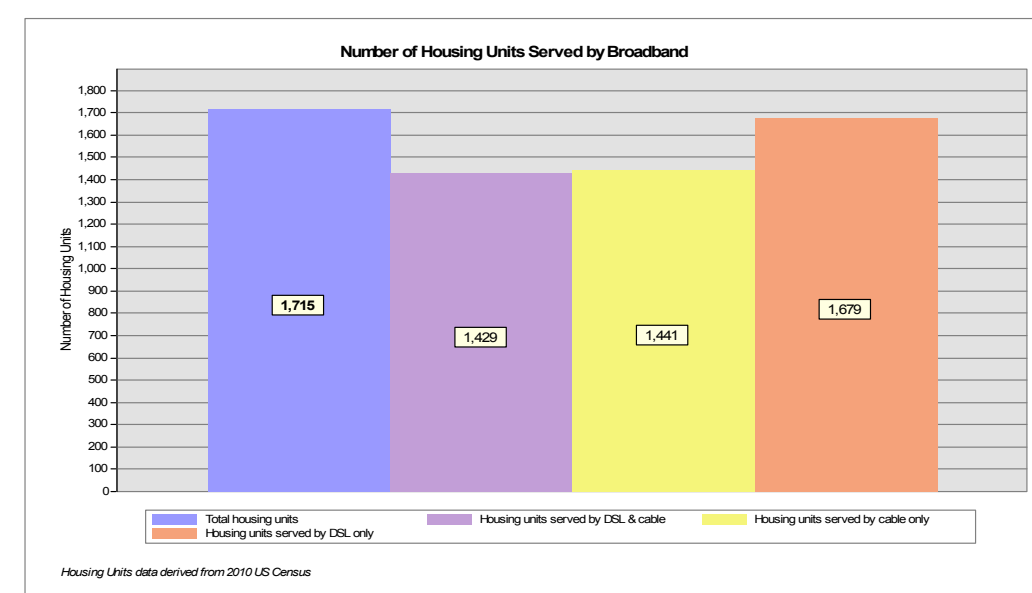

Broadband is defined as access that is at least **768 kbps downstream** and **200 kbps upstream**.  
For more information on this project, please visit the NHBMP web site at: [iwantbroadbandnh.org](http://iwantbroadbandnh.org)