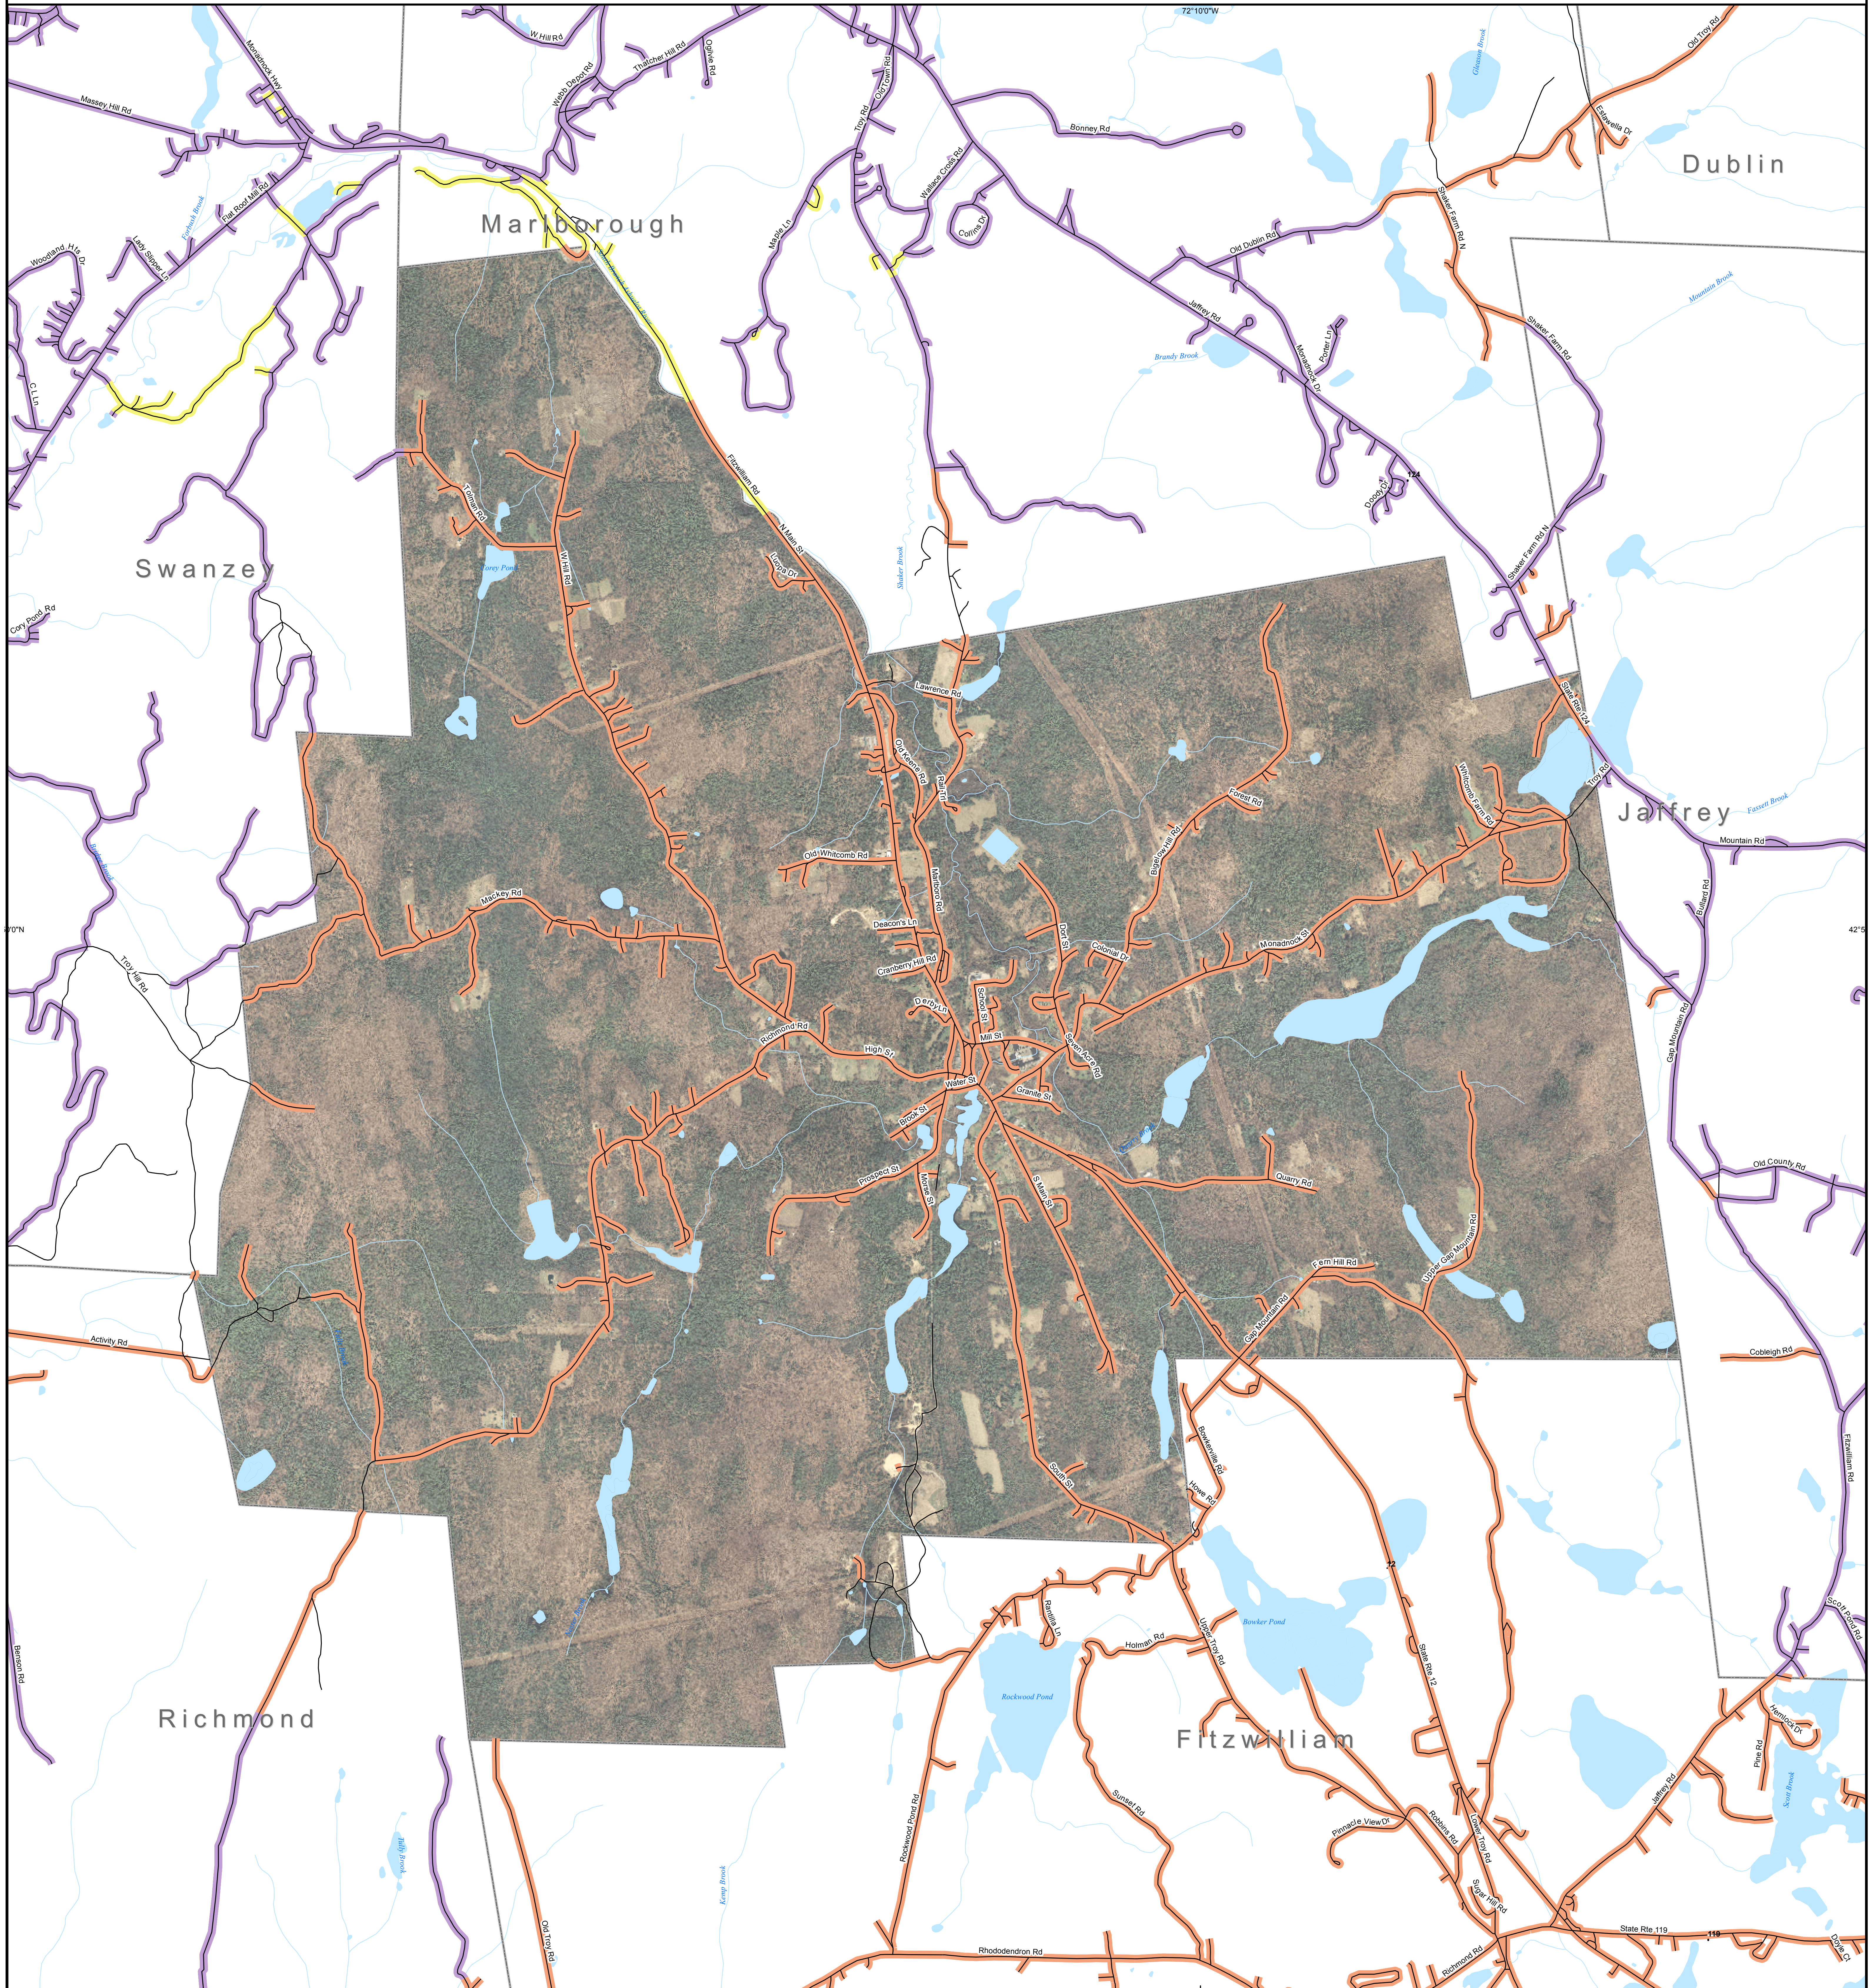

# DSL & Cable Broadband Service Availability Town of Troy

MAP REVIEW:

Name:		Email:	
Title:		Phone:	
Organization:		Date:	
Number of changes:			
Comments (please attach separate sheet if needed):			

**Map Key**

- Roads served by DSL and cable
- Roads served by cable only
- Roads served by DSL only

This map displays broadband access information submitted to the NH Broadband Mapping & Planning Program (NHBMP) as of March 31, 2013. The map has been generated for the sole purpose of verifying locations of DSL and cable broadband services in each town in New Hampshire.

Provider Name	Technology
Comcast	Cable
FairPoint Communications, Inc.	DSL
Granite State Telephone	DSL
TIME WARNER CABLE	Cable

Scale: 0 0.1 0.2 0.4 0.6 0.8 Miles

N

Locus Map

NH GRANIT  
www.granit.unh.edu

UNIVERSITY of NEW HAMPSHIRE  
www.unh.edu