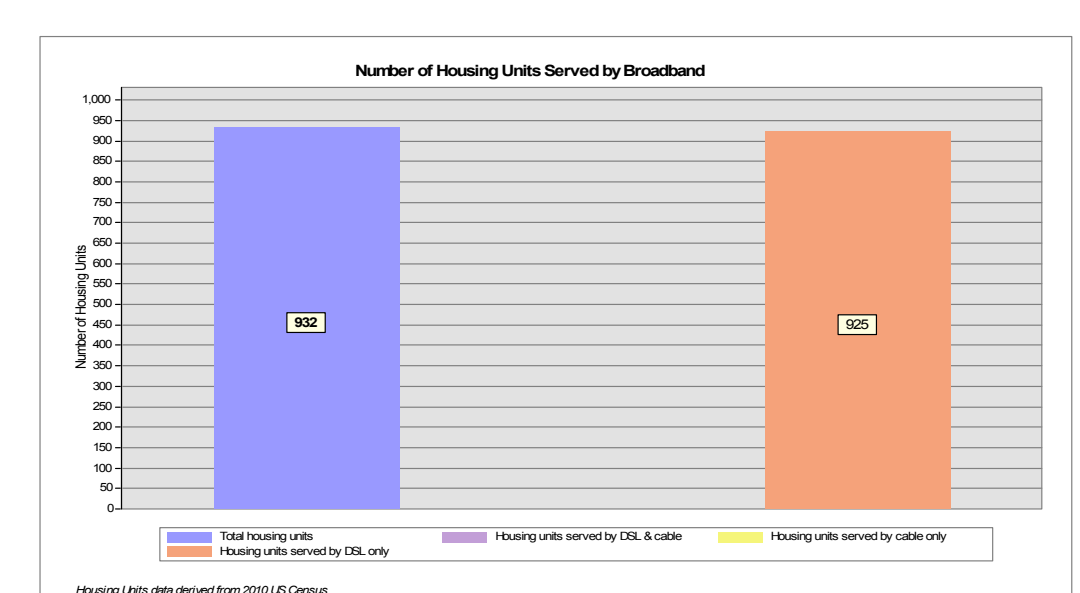

Broadband is defined as access that is at least **768 kbps downstream** and **200 kbps upstream**.

For more information on this project, please visit the NHBMP web site at: [iwantbroadbandnh.org](http://iwantbroadbandnh.org)