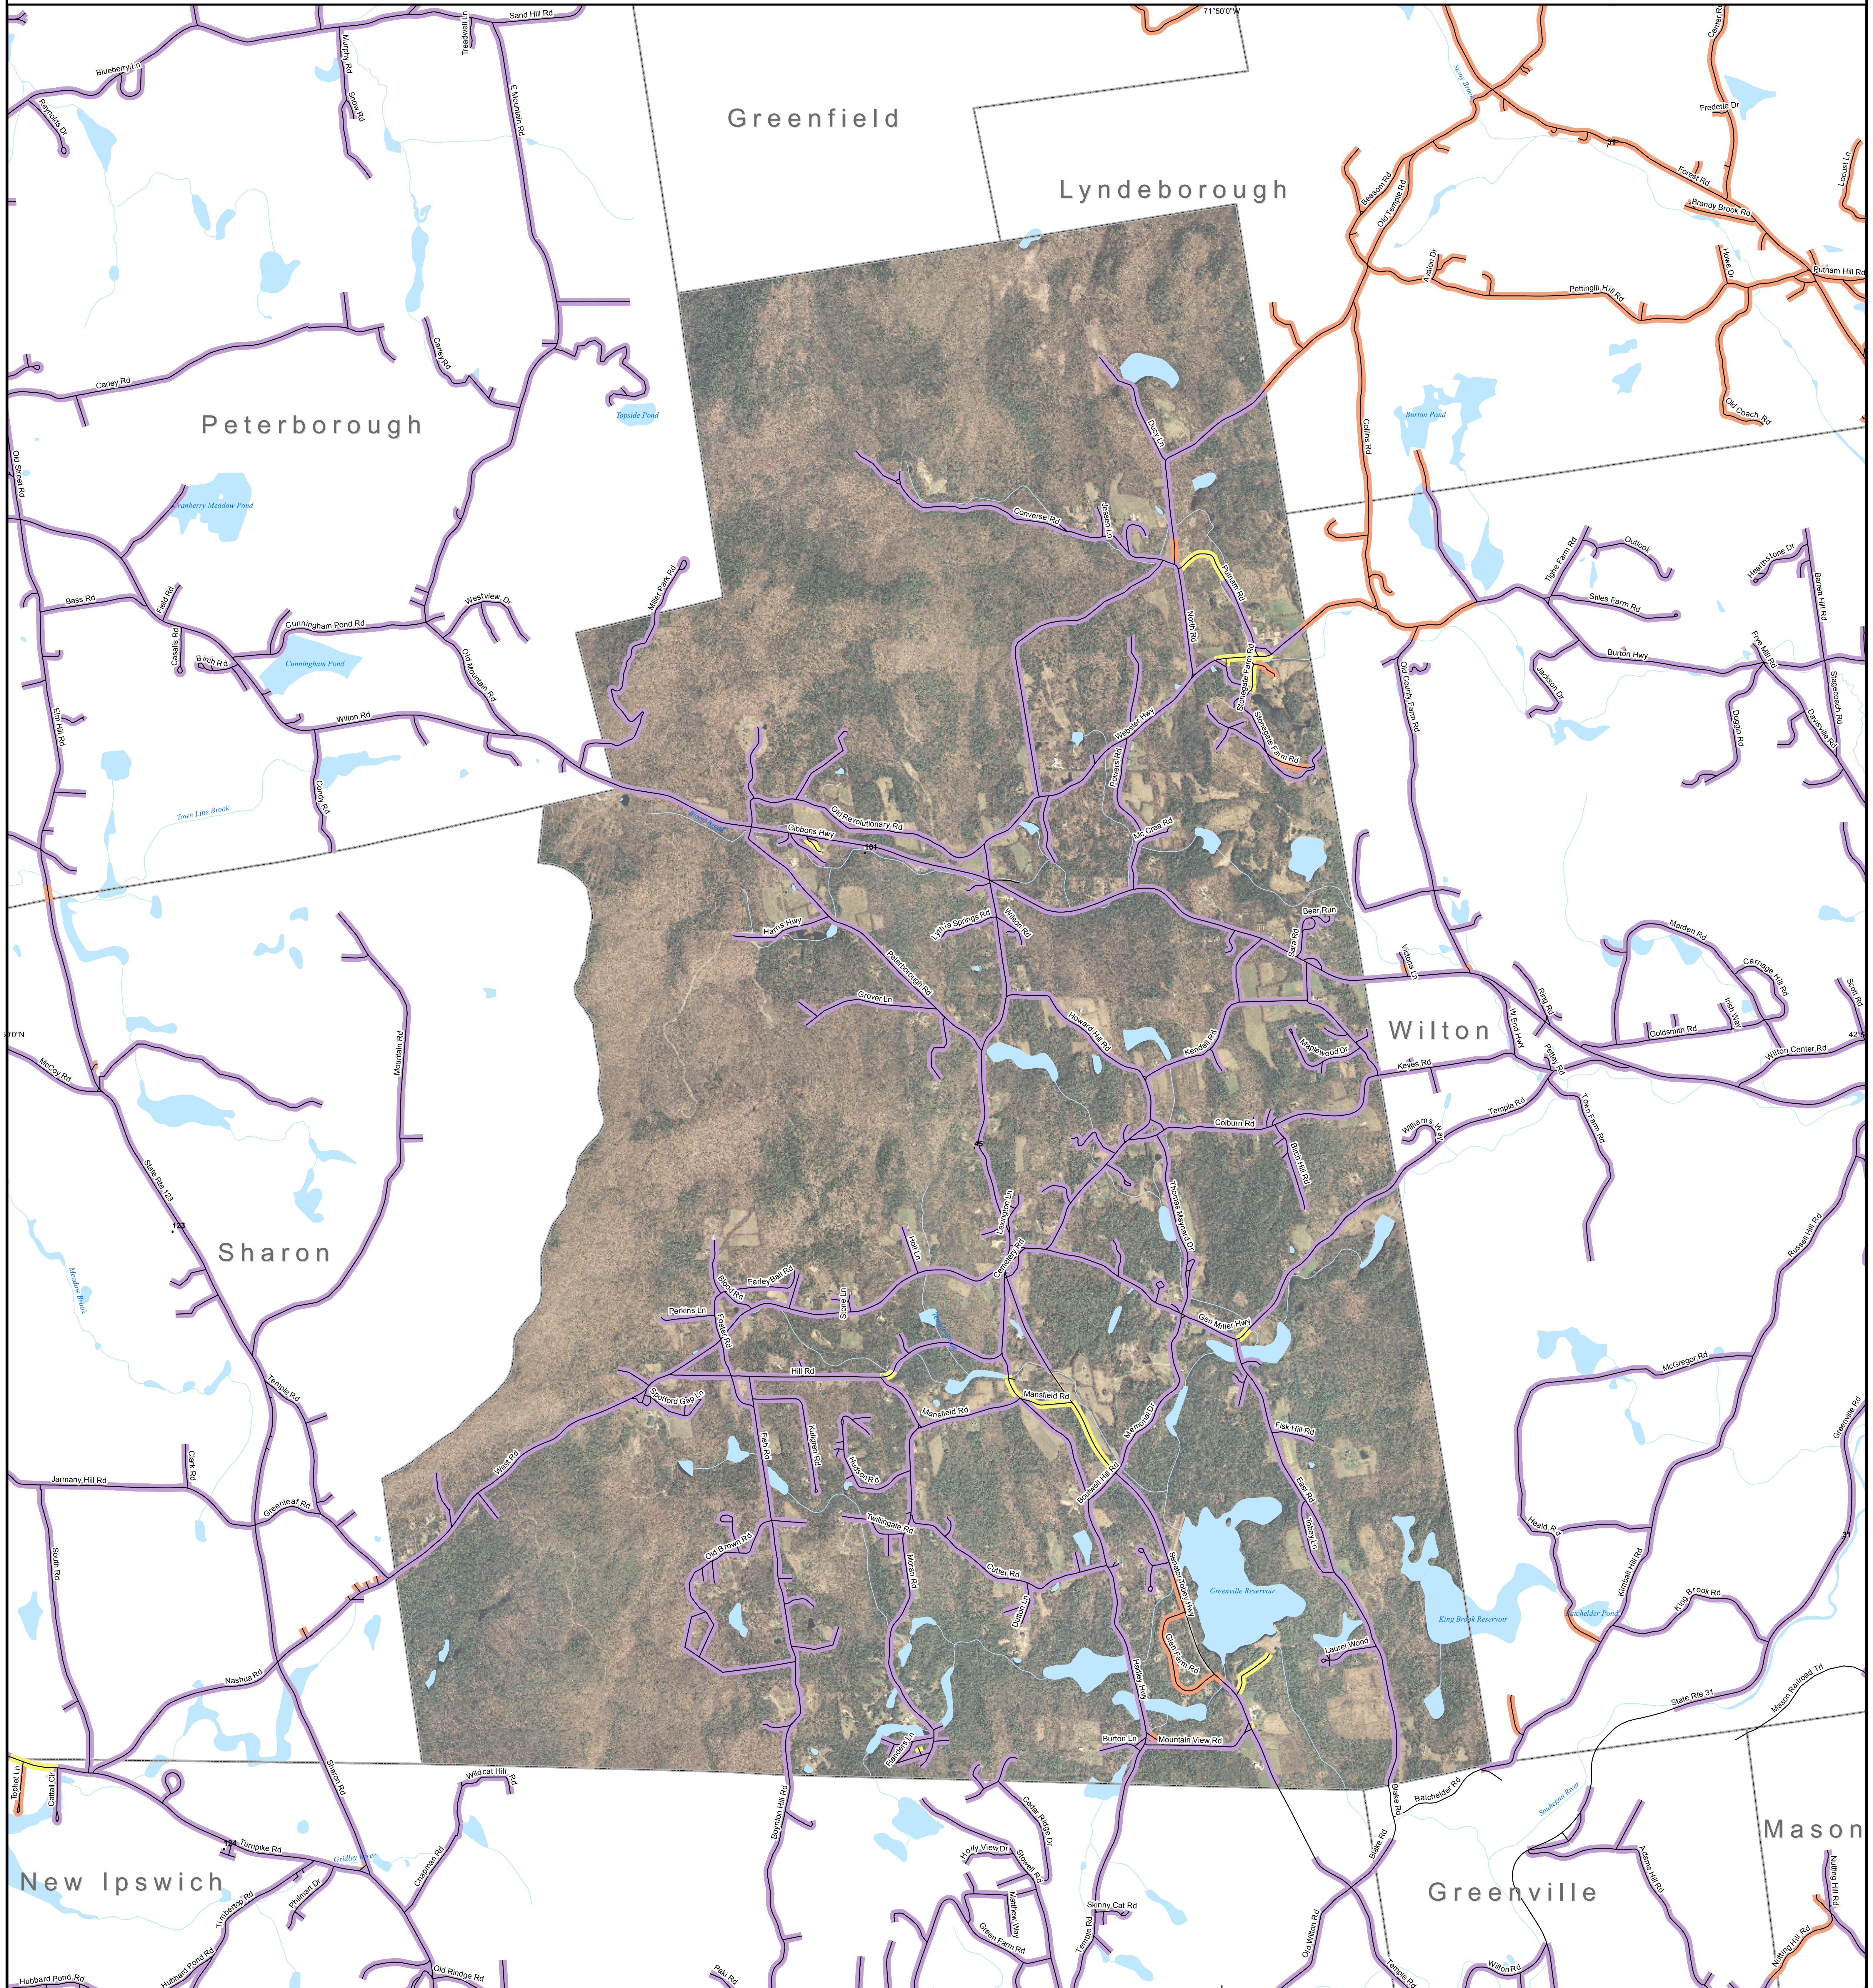

DSL & Cable Broadband Service Availability Town of Temple

MAP REVIEW:

Name:		Email:	
Title:		Phone:	
Organization:		Date:	
Number of changes:			
Comments (please attach separate sheet if needed):			

Map Key

- Roads served by DSL and cable
- Roads served by cable only
- Roads served by DSL only

Provider Name

- Comcast
- FairPoint Communications, Inc.
- G4 Communications
- TDS TELECOM

Technology

- Cable
- DSL
- DSL

This map displays broadband access information submitted to the NH Broadband Mapping & Planning Program (NHBMP) as of March 31, 2013. The map has been generated for the sole purpose of verifying locations of DSL and cable broadband services in each town in New Hampshire.

Locus Map showing the location of Temple, NH within New Hampshire.

Logos for NH GRANIT and UNIVERSITY of NEW HAMPSHIRE.

www.granit.unh.edu www.unh.edu