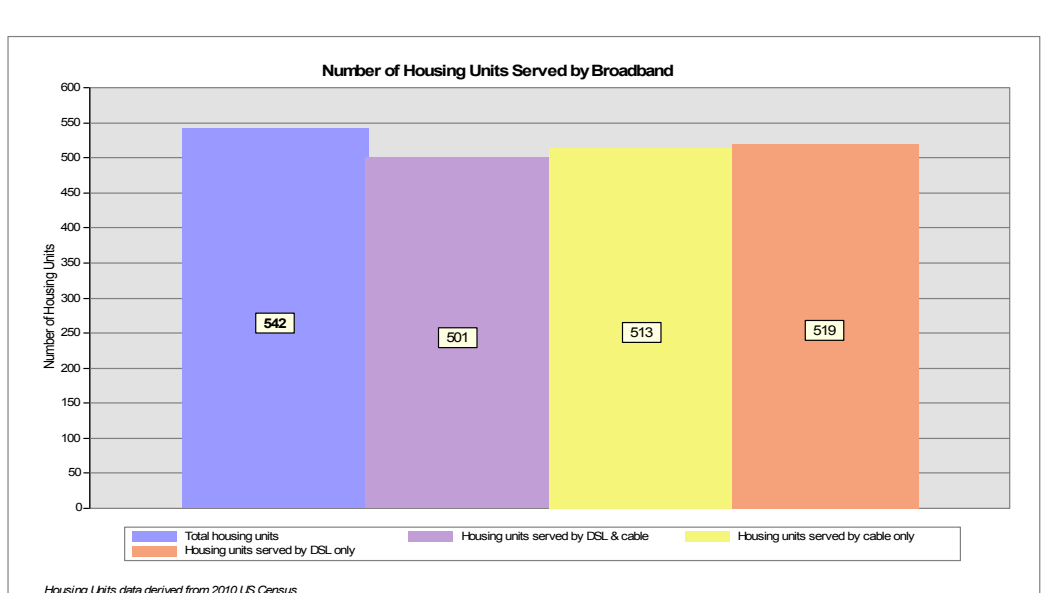

Provider Name

- Comcast
- FairPoint Communications, Inc.
- G4 Communications
- TDS TELECOM

Technology

- Cable
- DSL
- DSL

This map displays broadband access information submitted to the NH Broadband Mapping & Planning Program (NHBMP) as of March 31, 2013. The map has been generated for the sole purpose of verifying locations of DSL and cable broadband services in each town in New Hampshire.

Broadband is defined as access that is at least **768 kbps downstream** and **200 kbps upstream**.

For more information on this project, please visit the NHBMP web site at: iwantbroadbandnh.org

North arrow and scale bar (0 to 1 mile).

Locus Map showing the location of Temple, NH within New Hampshire.

Logos for NH GRANIT and UNIVERSITY of NEW HAMPSHIRE.

www.granit.unh.edu www.unh.edu