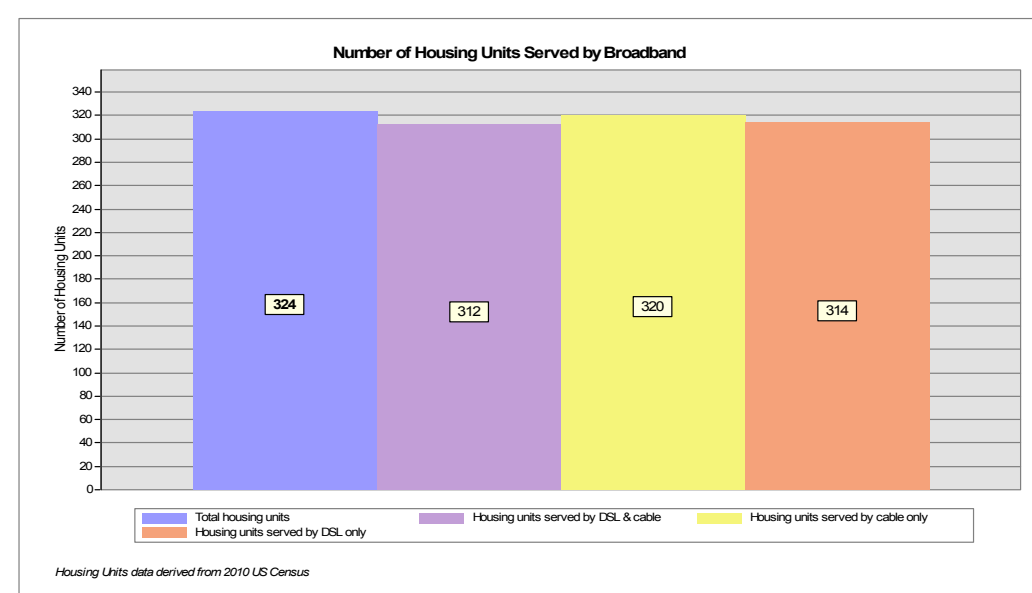

Provider Name	Technology
Comcast	Cable
FairPoint Communications, Inc.	DSL
G4 Communications	DSL
OTT Communications	DSL
Sovnet Communications	DSL
TIME WARNER CABLE	Cable