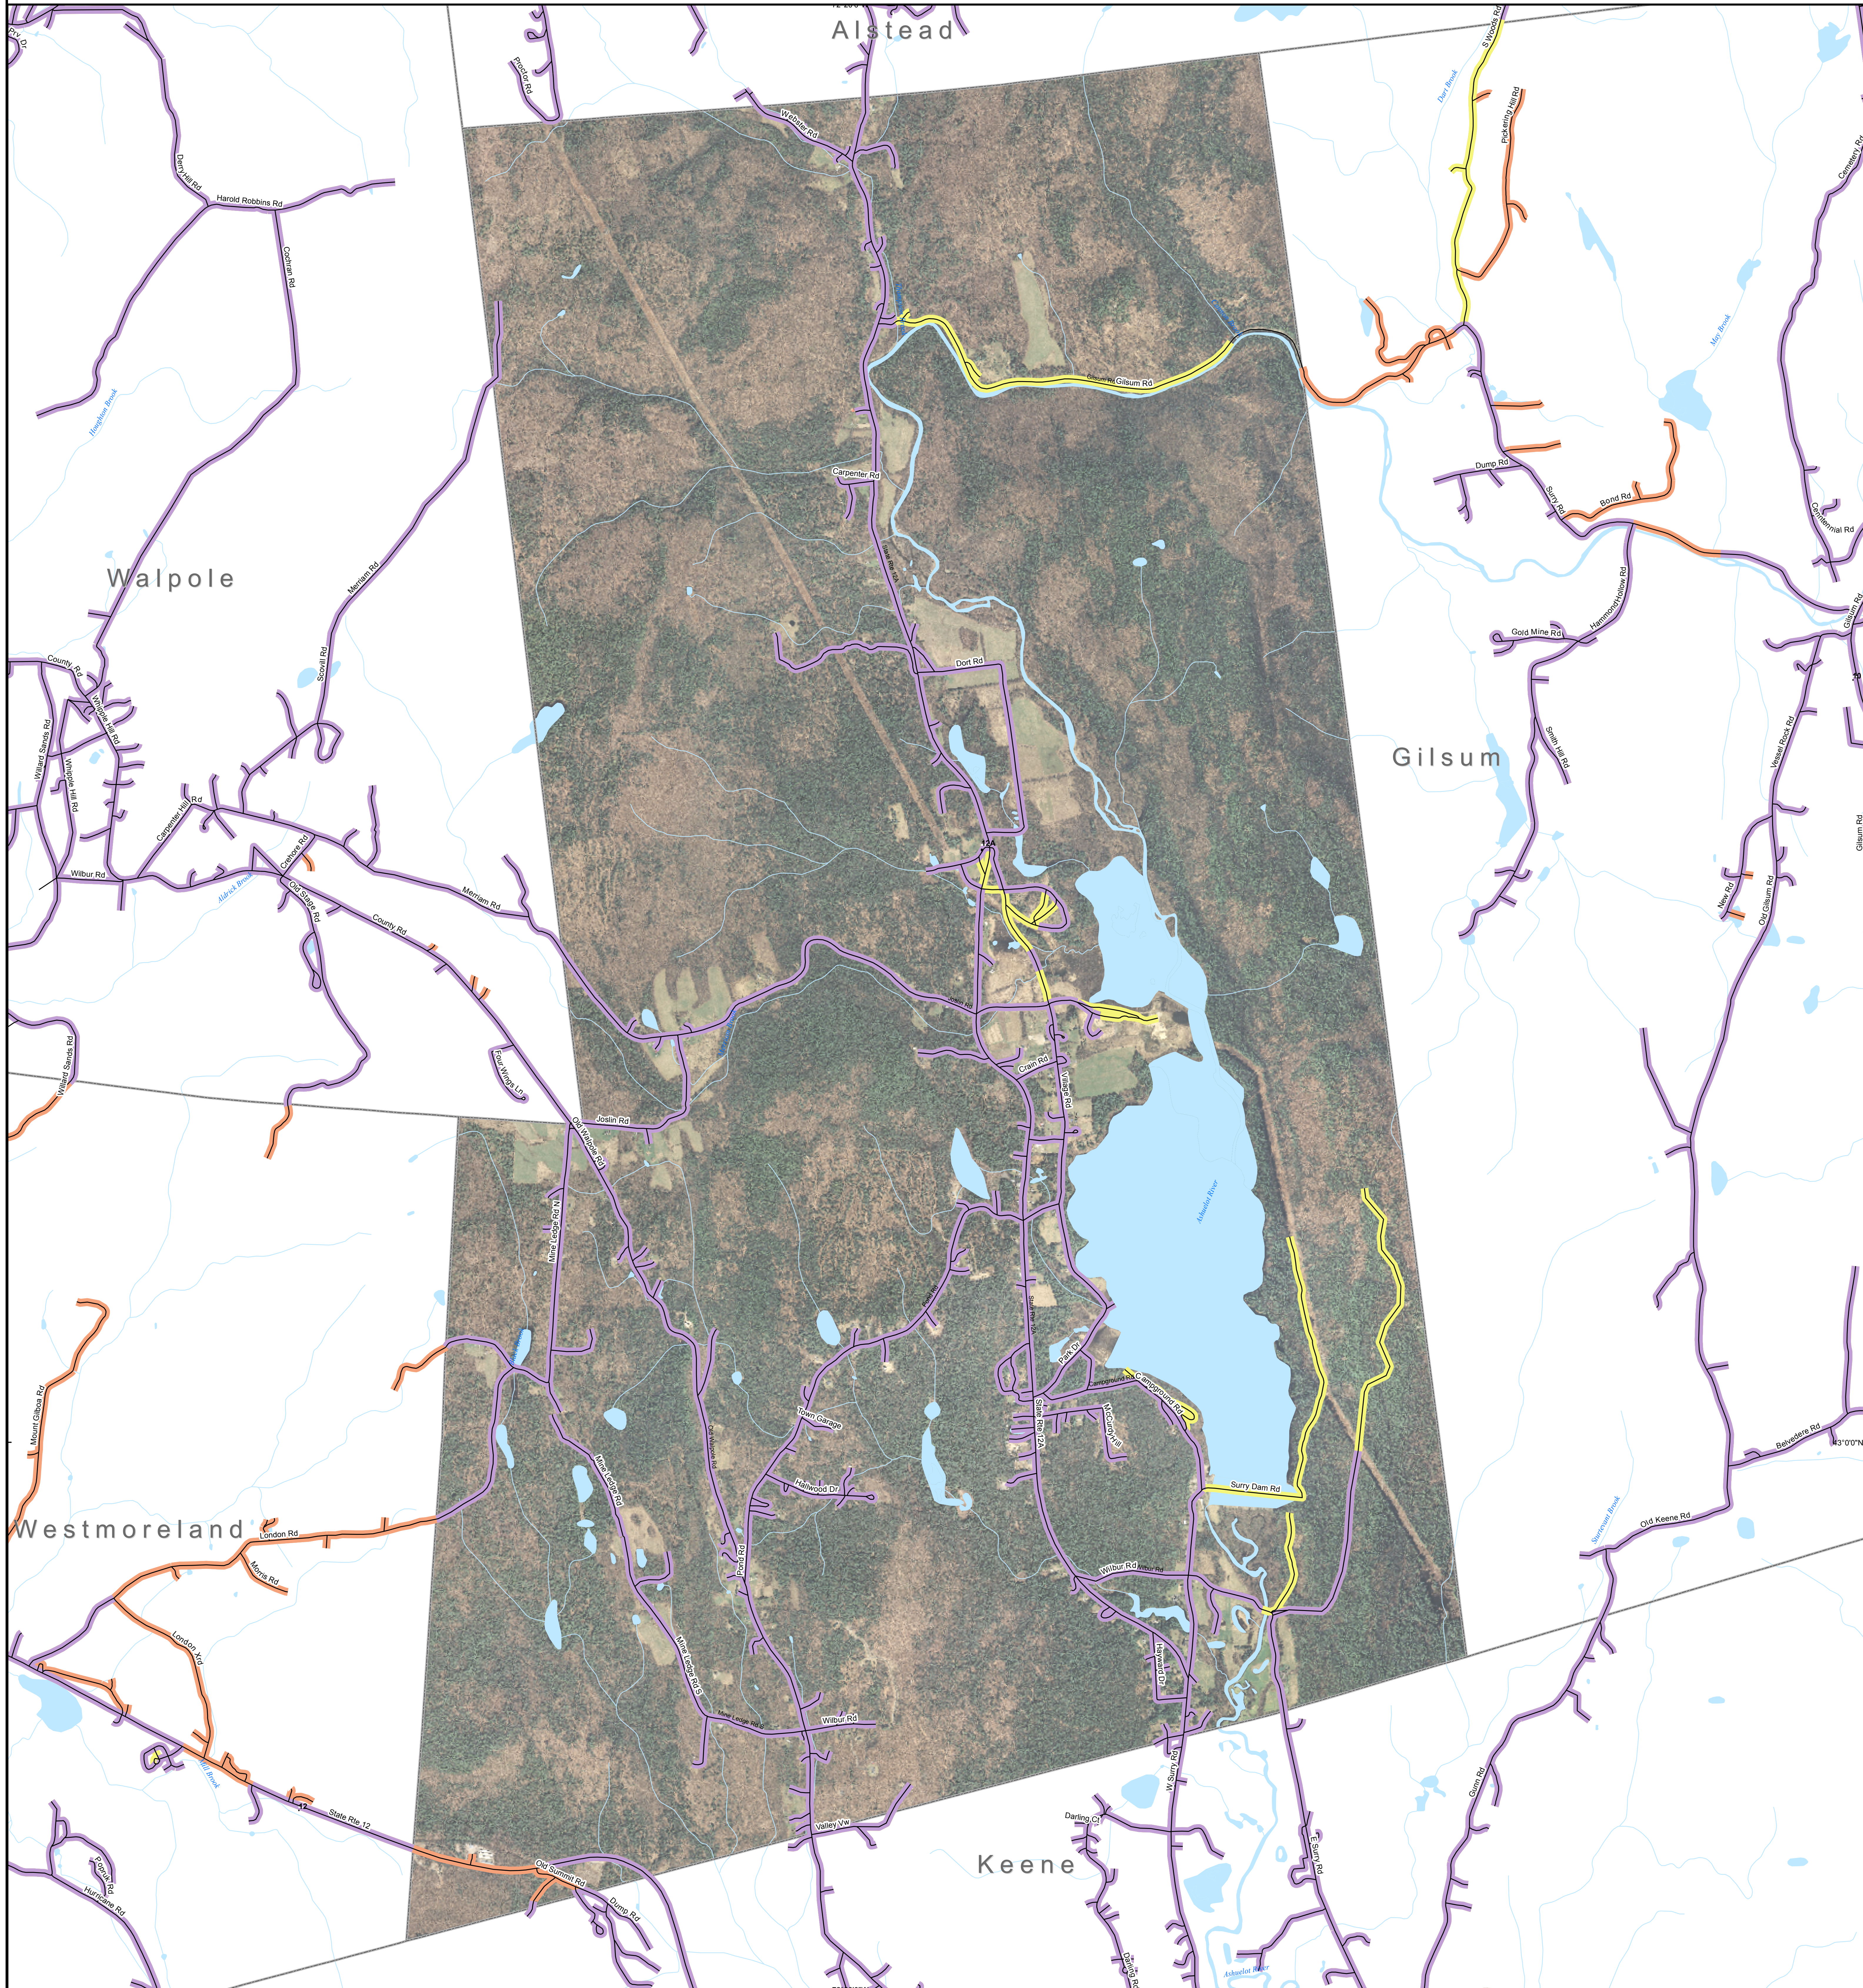

# DSL & Cable Broadband Service Availability Town of Surry

MAP REVIEW:

Name:		Email:	
Title:		Phone:	
Organization:		Date:	
Number of changes:			
Comments (please attach separate sheet if needed):			

- Map Key**
- Roads served by DSL and cable
  - Roads served by cable only
  - Roads served by DSL only

This map displays broadband access information submitted to the NH Broadband Mapping & Planning Program (NHBMPP) as of March 31, 2013. The map has been generated for the sole purpose of verifying locations of DSL and cable broadband services in each town in New Hampshire.

Broadband is defined as access that is at least **768 kbps downstream** and **200 kbps upstream**.  
For more information on this project, please visit the NHBMPP web site at: [iwantbroadbandnh.org](http://iwantbroadbandnh.org)