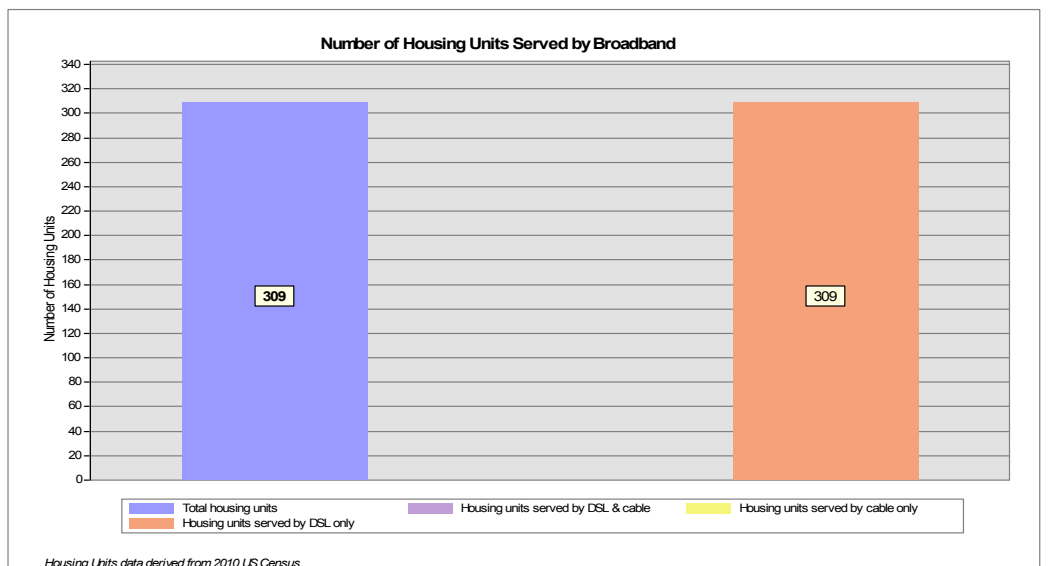

Broadband is defined as access that is at least **768 kbps downstream** and **200 kbps upstream**.

For more information on this project, please visit the NHBMP web site at: iwantbroadbandnh.org

Provider Name