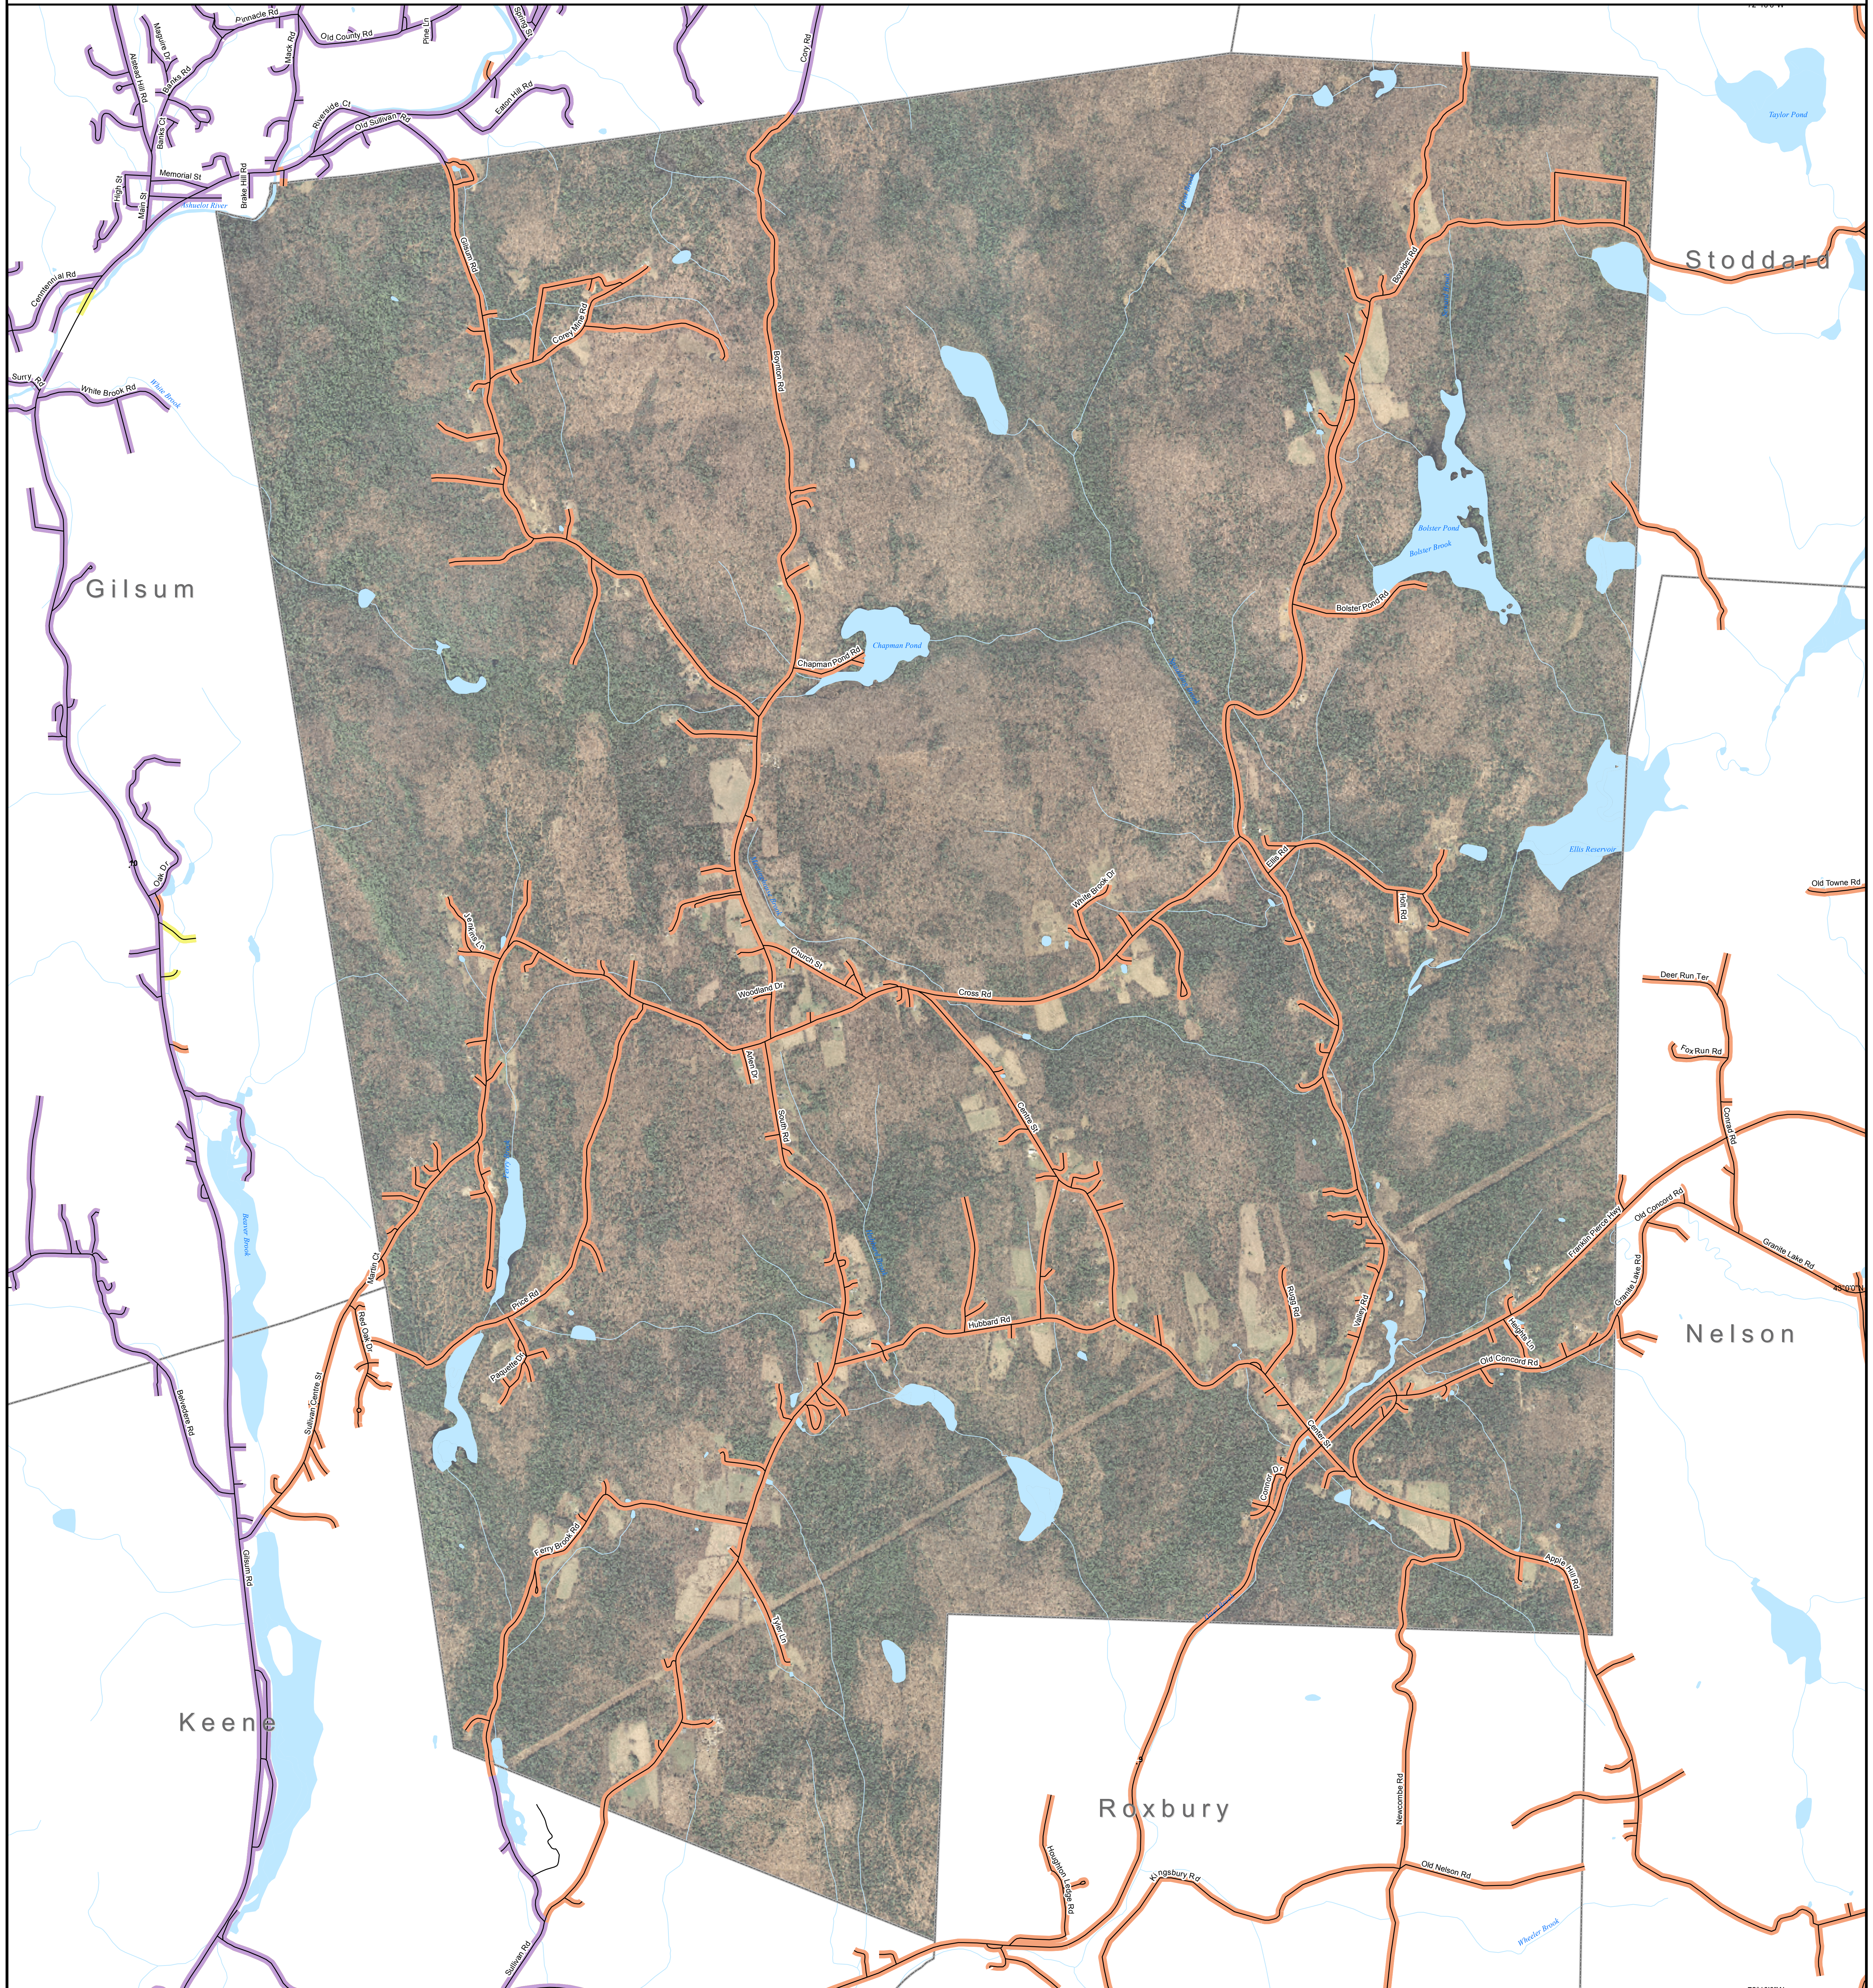

DSL & Cable Broadband Service Availability Town of Sullivan

MAP REVIEW:

Name:		Email:	
Title:		Phone:	
Organization:		Date:	
Number of changes:			
Comments (please attach separate sheet if needed):			

Map Key

- Roads served by DSL and cable
- Roads served by cable only
- Roads served by DSL only

This map displays broadband access information submitted to the NH Broadband Mapping & Planning Program (NHBMP) as of March 31, 2013. The map has been generated for the sole purpose of verifying locations of DSL and cable broadband services in each town in New Hampshire.

Broadband is defined as access that is at least **768 kbps downstream** and **200 kbps upstream**.

For more information on this project, please visit the NHBMP web site at: iwantbroadbandnh.org

Provider Name