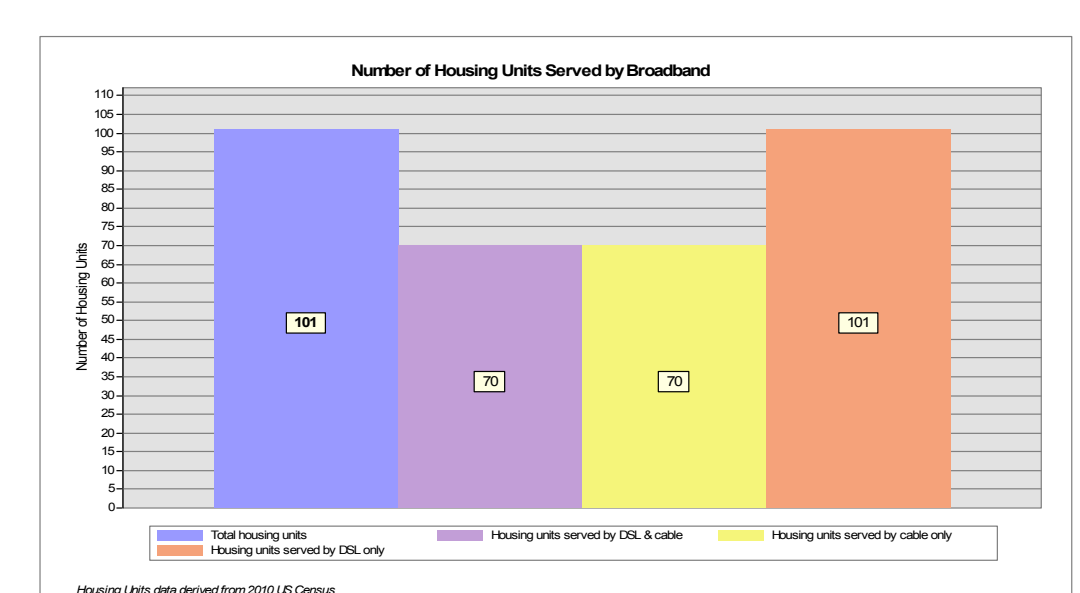

Broadband is defined as access that is at least **768 kbps downstream** and **200 kbps upstream**.

For more information on this project, please visit the NHBMP web site at: iwantbroadbandnh.org

Provider Name