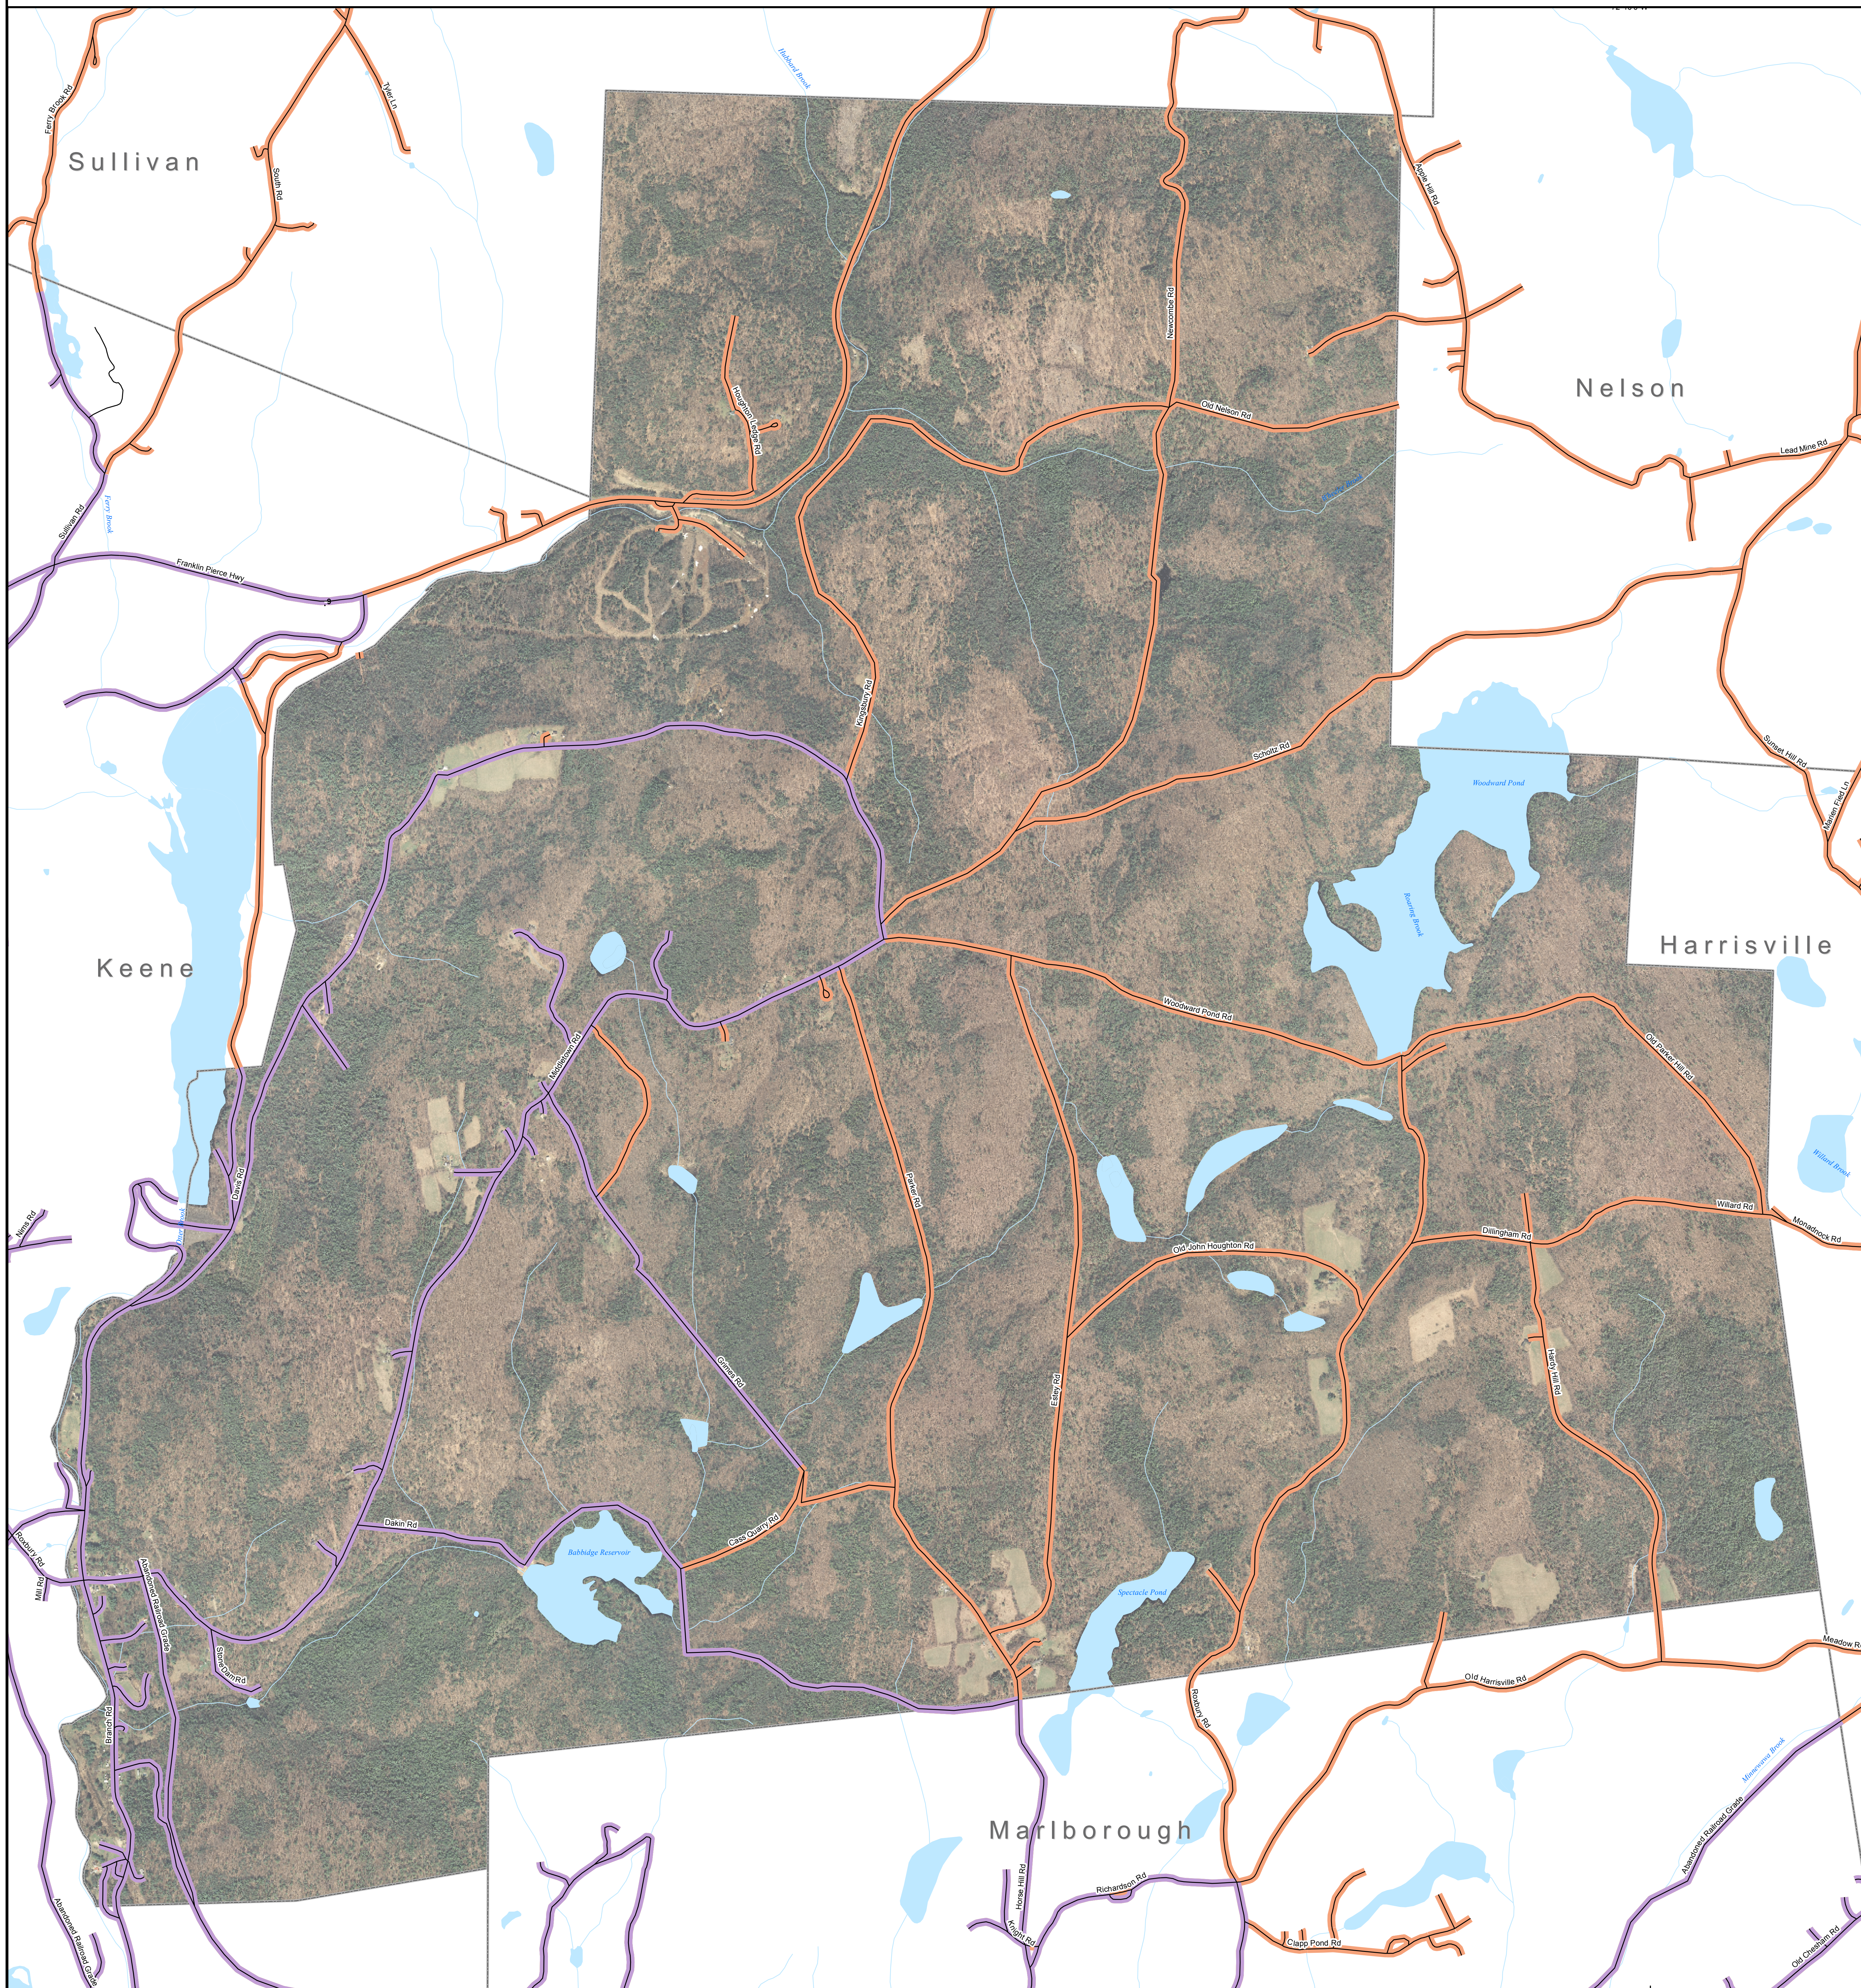

DSL & Cable Broadband Service Availability Town of Roxbury

MAP REVIEW:

Name:		Email:	
Title:		Phone:	
Organization:		Date:	
Number of changes:			
Comments (please attach separate sheet if needed):			

Map Key

- Roads served by DSL and cable
- Roads served by cable only
- Roads served by DSL only

This map displays broadband access information submitted to the NH Broadband Mapping & Planning Program (NHBMP) as of March 31, 2013. The map has been generated for the sole purpose of verifying locations of DSL and cable broadband services in each town in New Hampshire.

- FairPoint Communications, Inc.
- G4 Communications
- Granite State Telephone
- OTT Communications
- Sovernet Communications
- TIME WARNER CABLE

Technology

- DSL
- DSL
- DSL
- DSL
- DSL
- Cable

Scale: 0 0.050.1 0.2 0.3 0.4 Miles