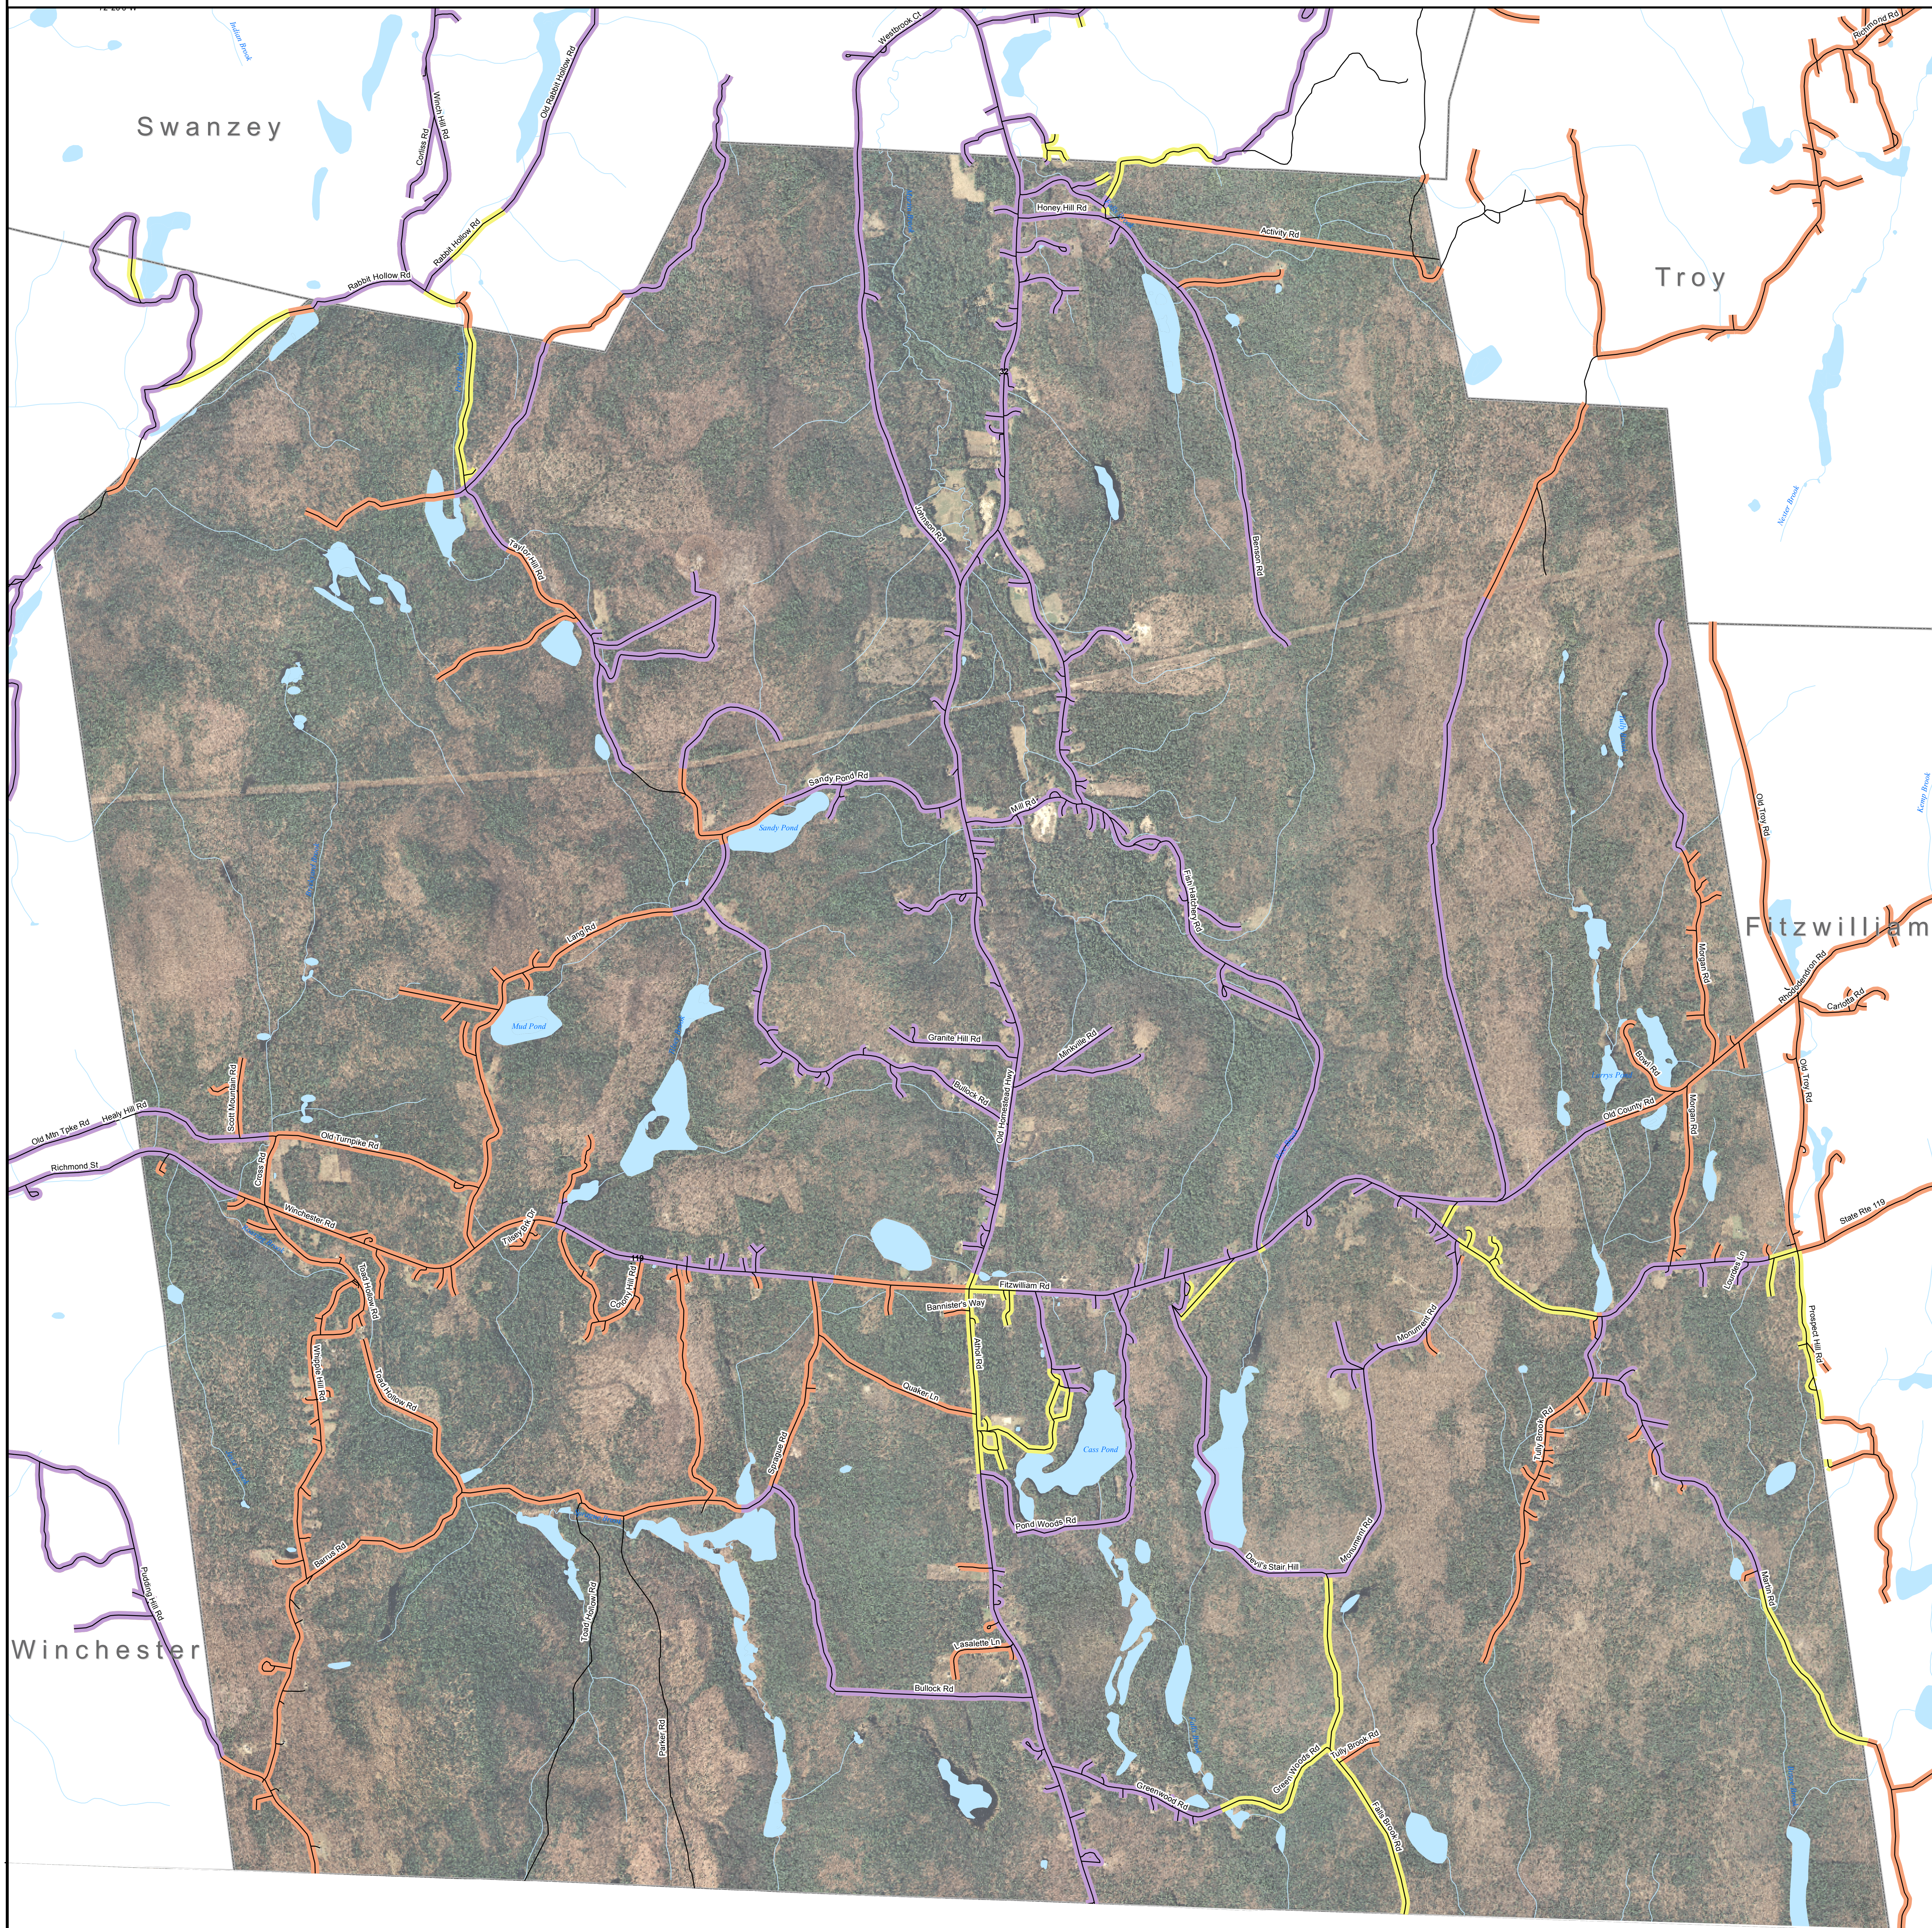

DSL & Cable Broadband Service Availability Town of Richmond

MAP REVIEW:		Name:	Email:
Title:		Phone:	Date:
Organization:		Number of changes:	
Comments (please attach separate sheet if needed):			

Map Key
 Purple Roads served by DSL and cable
 Yellow Roads served by cable only
 Orange Roads served by DSL only

This map displays broadband access information submitted to the NH Broadband Mapping & Planning Program (NHBMPP) as of March 31, 2013. The map has been generated for the sole purpose of verifying locations of DSL and cable broadband services in each town in New Hampshire.
 Broadband is defined as access that is at least **768 kbps downstream** and **200 kbps upstream**.
 For more information on this project, please visit the NHBMPP web site at: www.iwantbroadbandnh.org

Provider Name	Technology
Comcast	Cable
FairPoint Communications, Inc.	DSL
TIME WARNER CABLE	Cable

Scale: 0 0.1 0.2 0.4 0.6 0.8 Miles

N

Locus Map

NH GRANIT
www.granit.unh.edu

UNIVERSITY OF NEW HAMPSHIRE
www.unh.edu