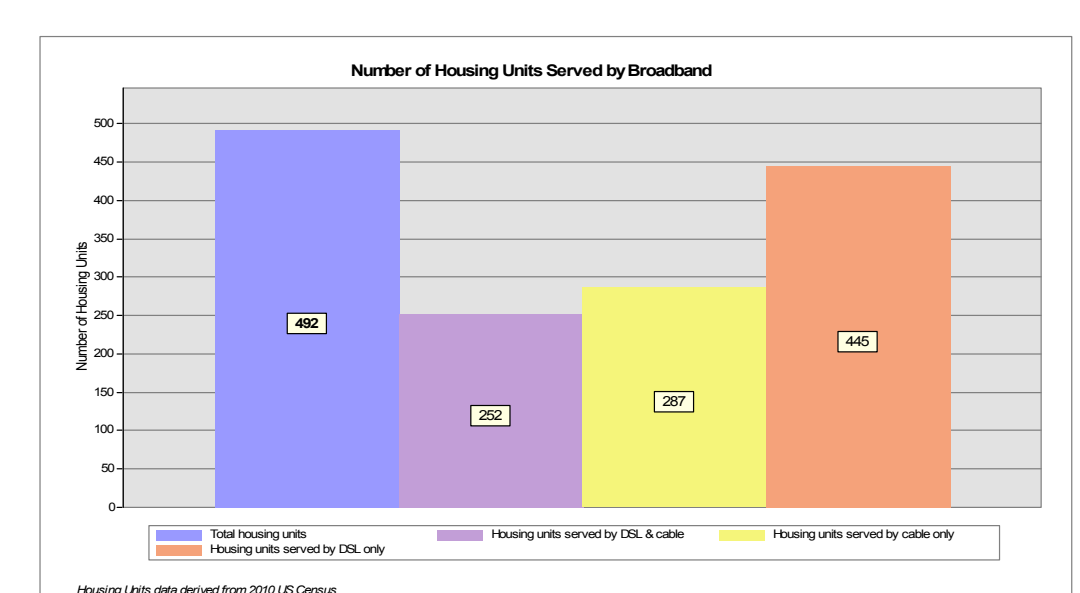

This map displays broadband access information submitted to the NH Broadband Mapping & Planning Program (NHBMPP) as of March 31, 2013. The map has been generated for the sole purpose of verifying locations of DSL and cable broadband services in each town in New Hampshire.
 Broadband is defined as access that is at least **768 kbps downstream** and **200 kbps upstream**.
 For more information on this project, please visit the NHBMPP web site at: www.iwantbroadbandnh.org