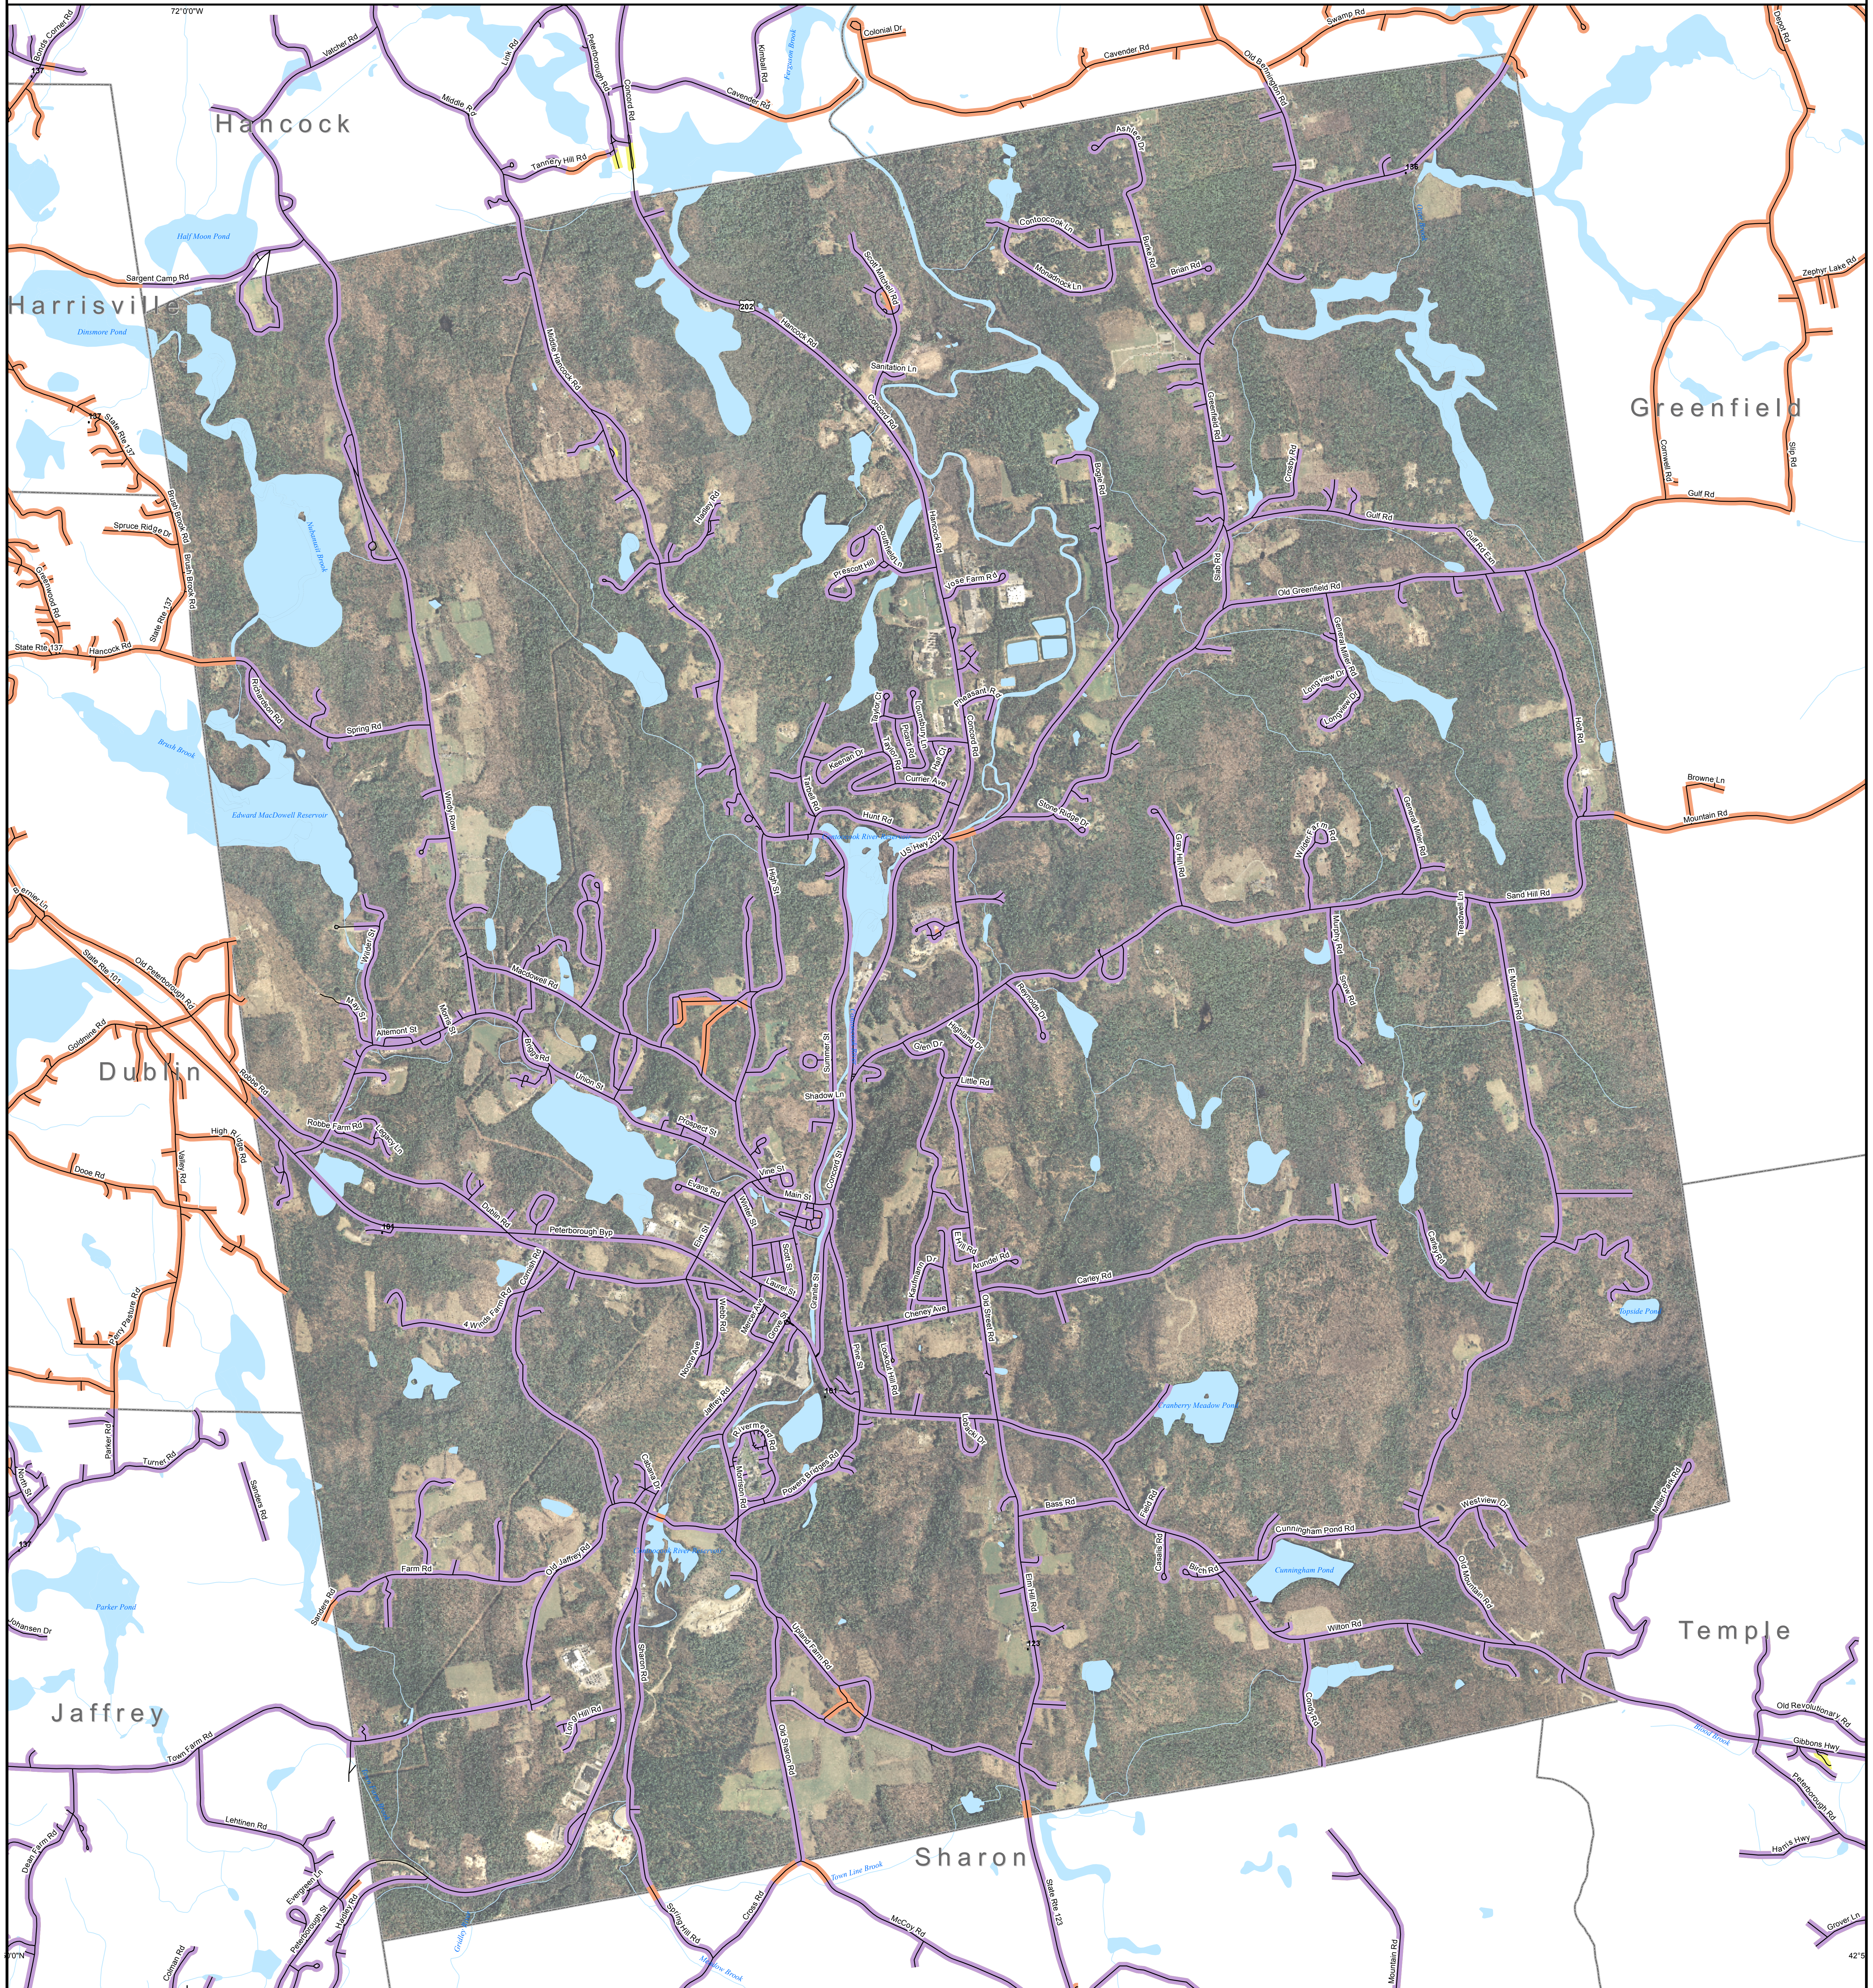

DSL & Cable Broadband Service Availability Town of Peterborough

MAP REVIEW:

| | | | |
|--|--|--------|--|
| Name: | | Email: | |
| Title: | | Phone: | |
| Organization: | | Date: | |
| Number of changes: | | | |
| Comments (please attach separate sheet if needed): | | | |

Map Key

- Roads served by DSL and cable
- Roads served by cable only
- Roads served by DSL only

This map displays broadband access information submitted to the NH Broadband Mapping & Planning Program (NHBMP) as of March 31, 2013. The map has been generated for the sole purpose of verifying locations of DSL and cable broadband services in each town in New Hampshire.

Scale: 0 0.1 0.2 0.4 0.6 0.8 Miles

N

Locus Map

NH GRANIT
www.granit.unh.edu

UNIVERSITY of NEW HAMPSHIRE
www.unh.edu