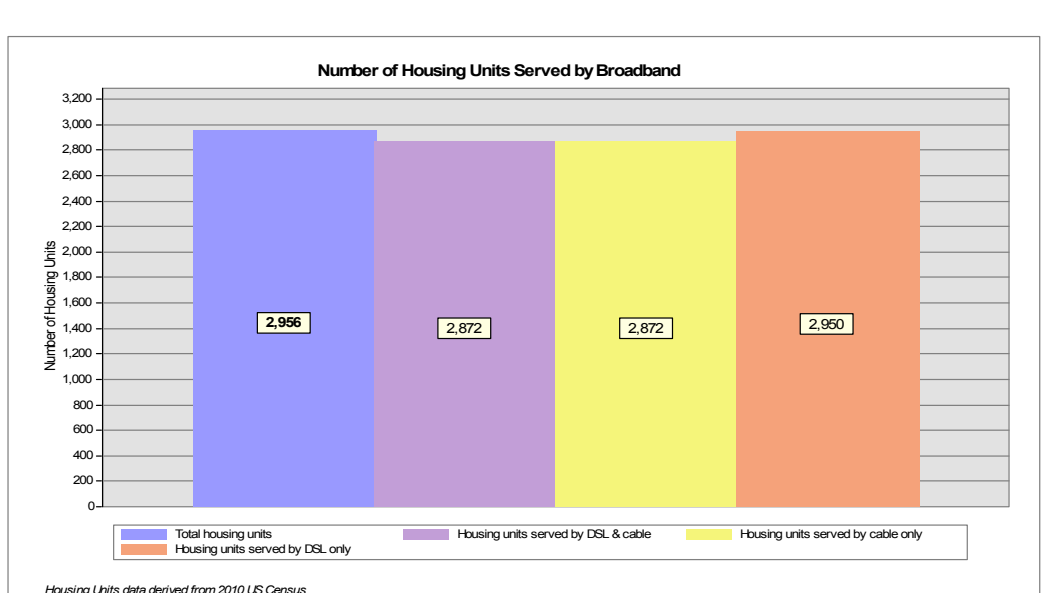

Broadband is defined as access that is at least **768 kbps downstream** and **200 kbps upstream**.

For more information on this project, please visit the NHBMP web site at: www.iwantbroadbandnh.org

| Provider Name | Technology |
|--------------------------------|------------|
| Comcast | Cable |
| FairPoint Communications, Inc. | DSL |
| G4 Communications | DSL |
| Granite State Telephone | DSL |
| TDS TELECOM | DSL |