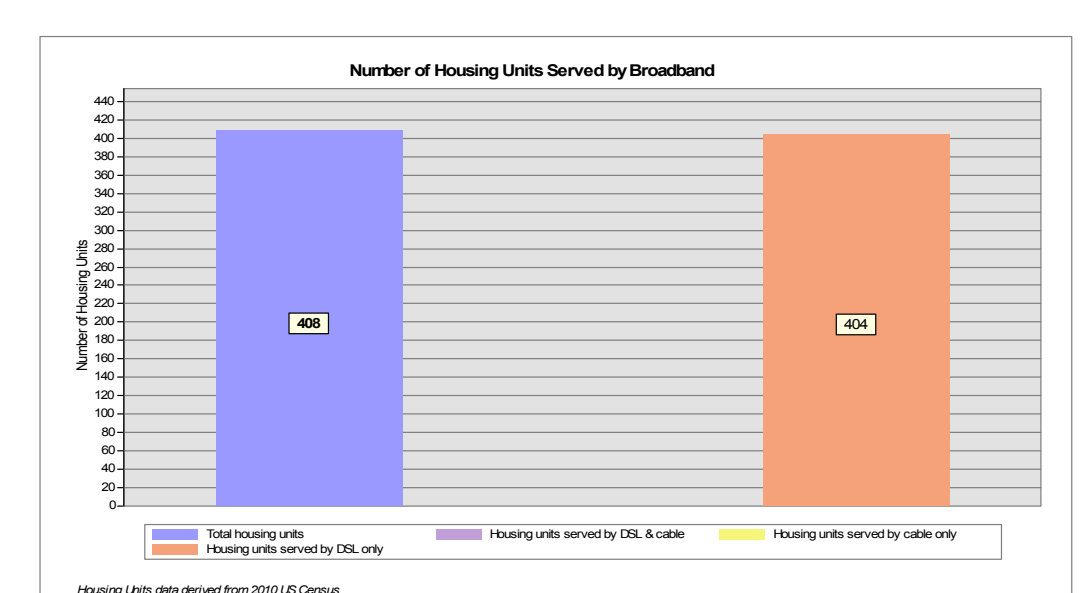

Broadband is defined as access that is at least **768 kbps downstream** and **200 kbps upstream**.

For more information on this project, please visit the NHBMP web site at: [iwantbroadbandnh.org](http://iwantbroadbandnh.org)