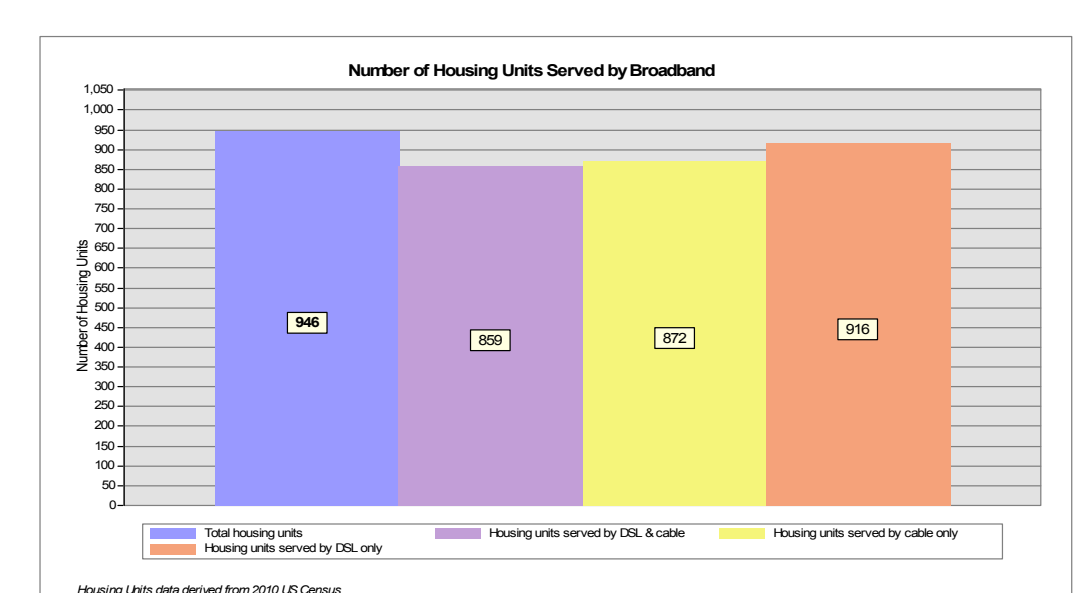

Broadband is defined as access that is at least **768 kbps downstream** and **200 kbps upstream**.

For more information on this project, please visit the NHBMPP web site at: [iwantbroadbandnh.org](http://iwantbroadbandnh.org)