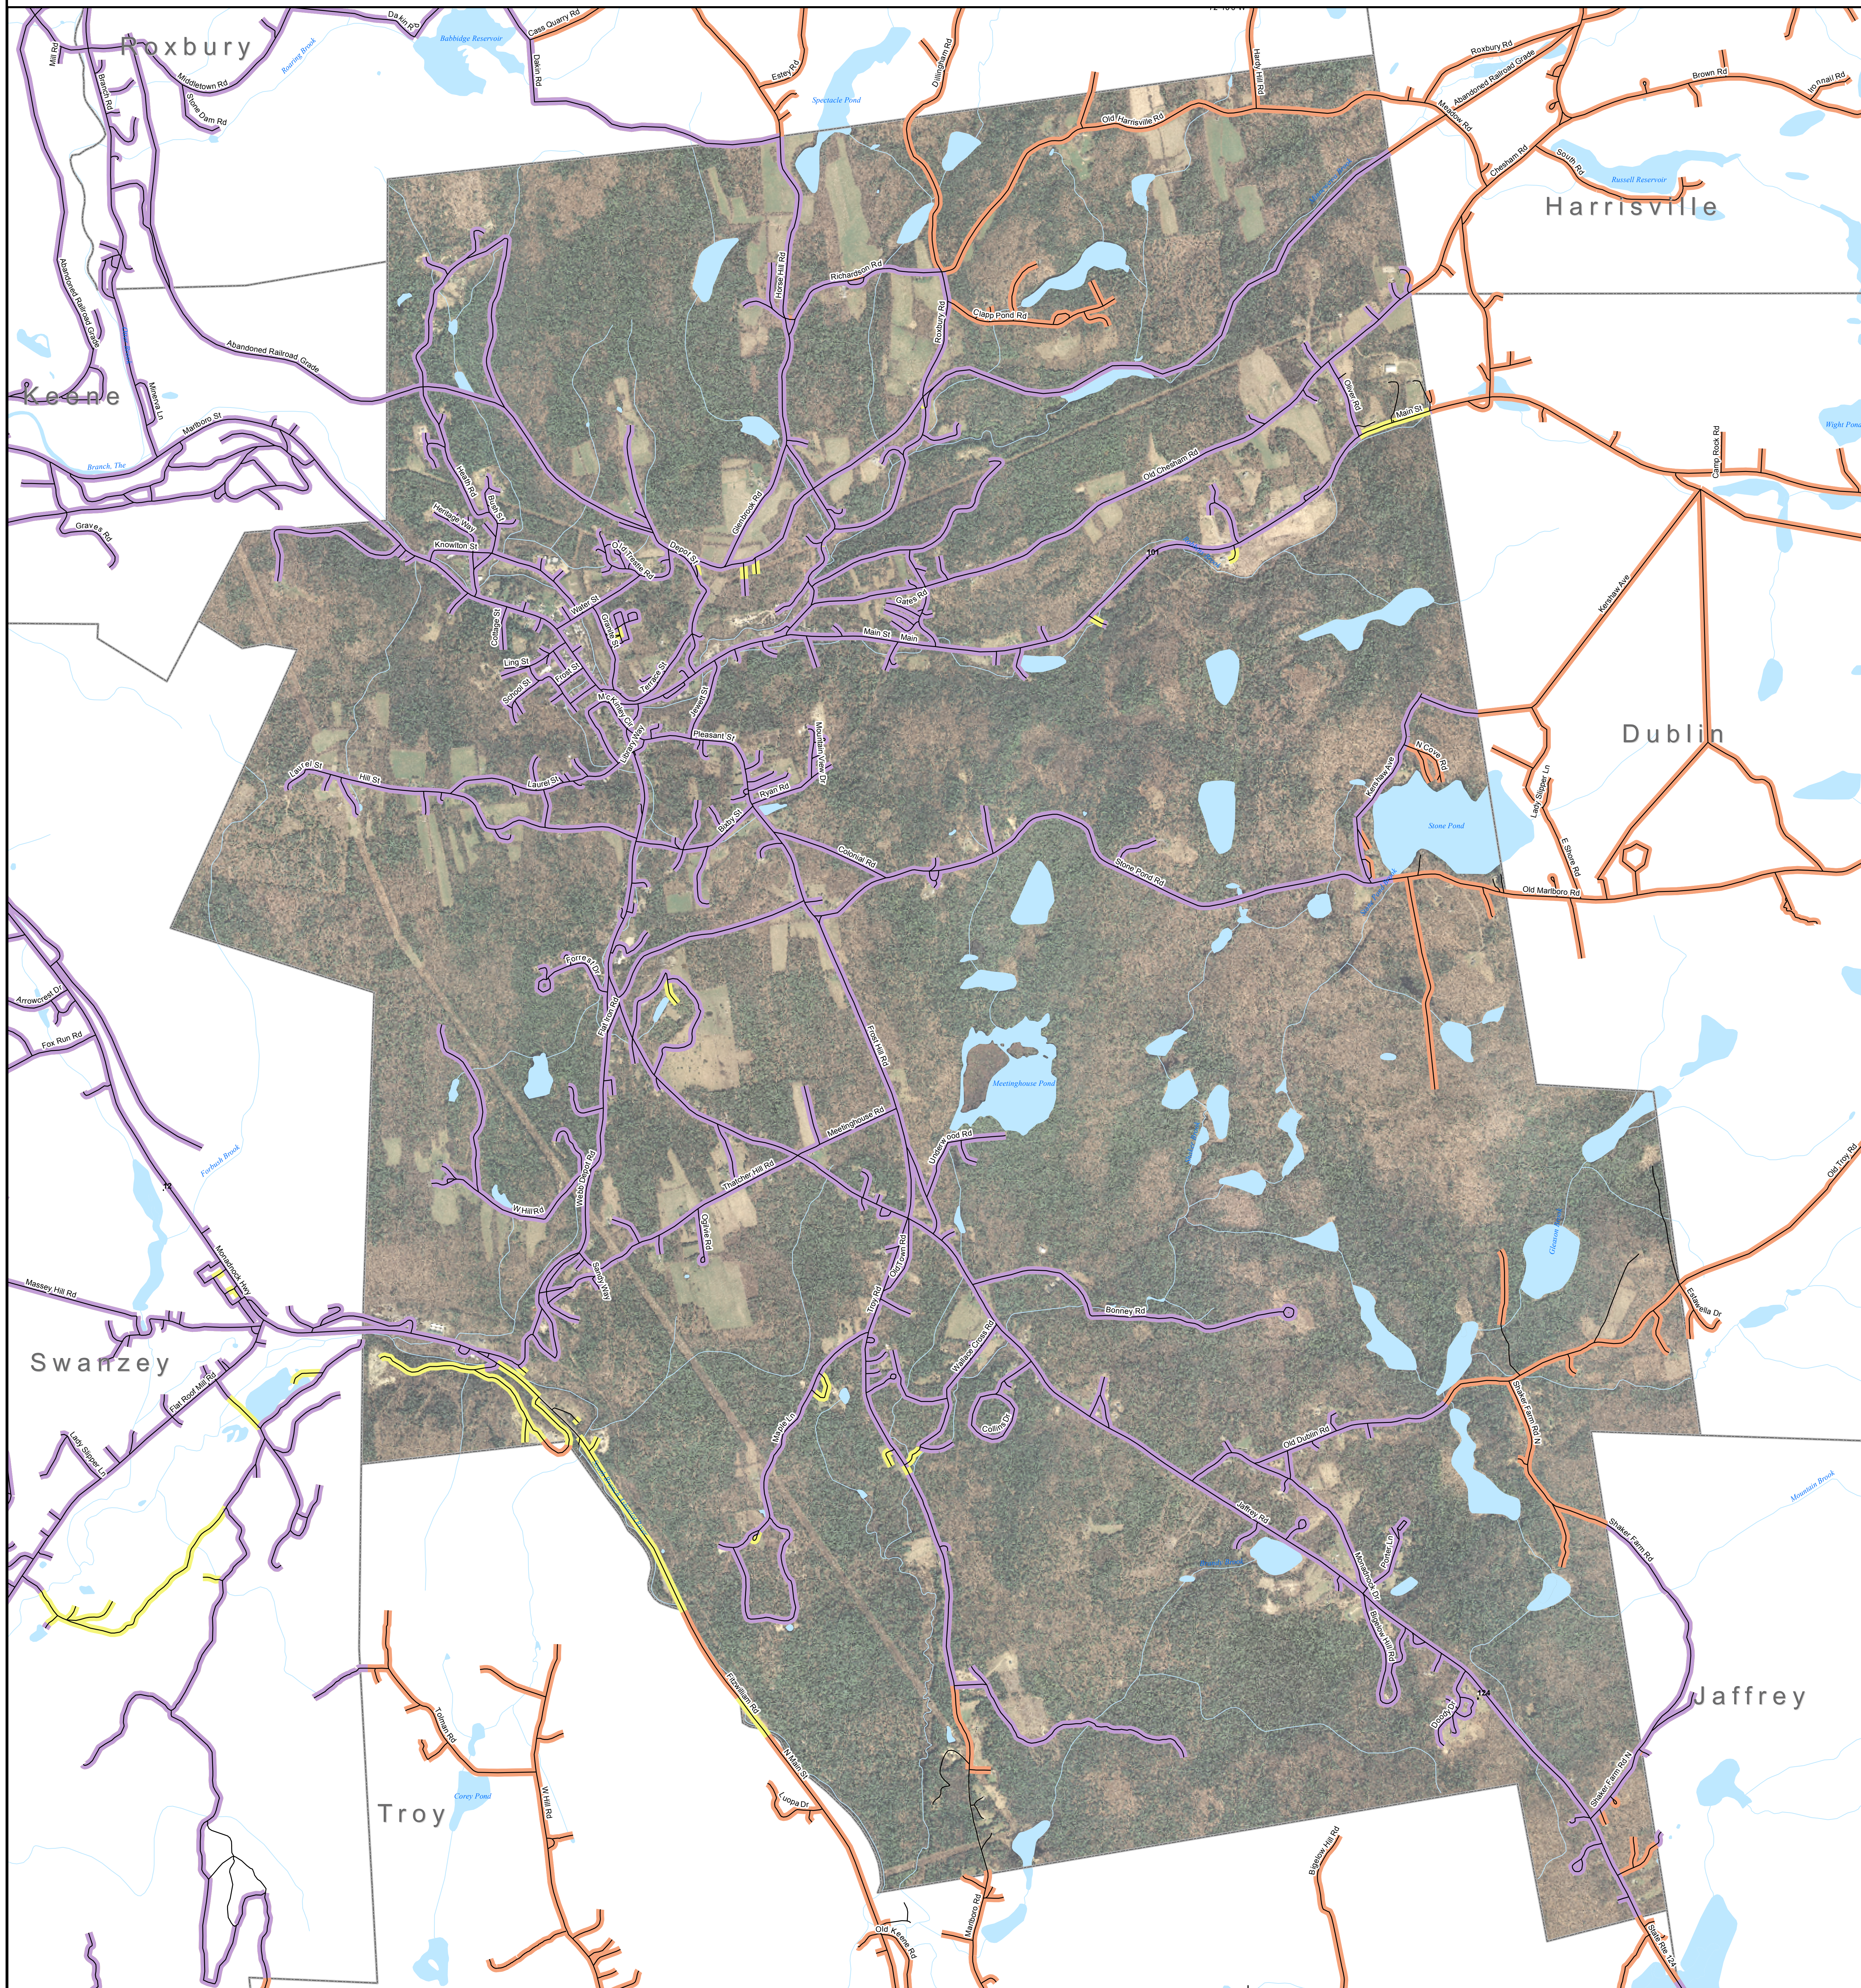

**Map Key**

- Roads served by DSL and cable
- Roads served by cable only
- Roads served by DSL only

This map displays broadband access information submitted to the NH Broadband Mapping & Planning Program (NHBMPP) as of March 31, 2013. The map has been generated for the sole purpose of verifying locations of DSL and cable broadband services in each town in New Hampshire.

Broadband is defined as access that is at least **768 kbps downstream** and **200 kbps upstream**.

For more information on this project, please visit the NHBMPP web site at: [iwantbroadbandnh.org](http://iwantbroadbandnh.org)

- Provider Name**
- Comcast
  - FairPoint Communications, Inc.
  - G4 Communications
  - Granite State Telephone
  - OTT Communications
  - Sovernet Communications
  - TIME WARNER CABLE

- Technology**
- Cable
  - DSL
  - DSL
  - DSL
  - DSL
  - DSL
  - Cable

Scale: 0 0.075 0.15 0.3 0.45 0.6 Miles

NH GRANIT [www.granit.unh.edu](http://www.granit.unh.edu)

UNIVERSITY of NEW HAMPSHIRE [www.unh.edu](http://www.unh.edu)