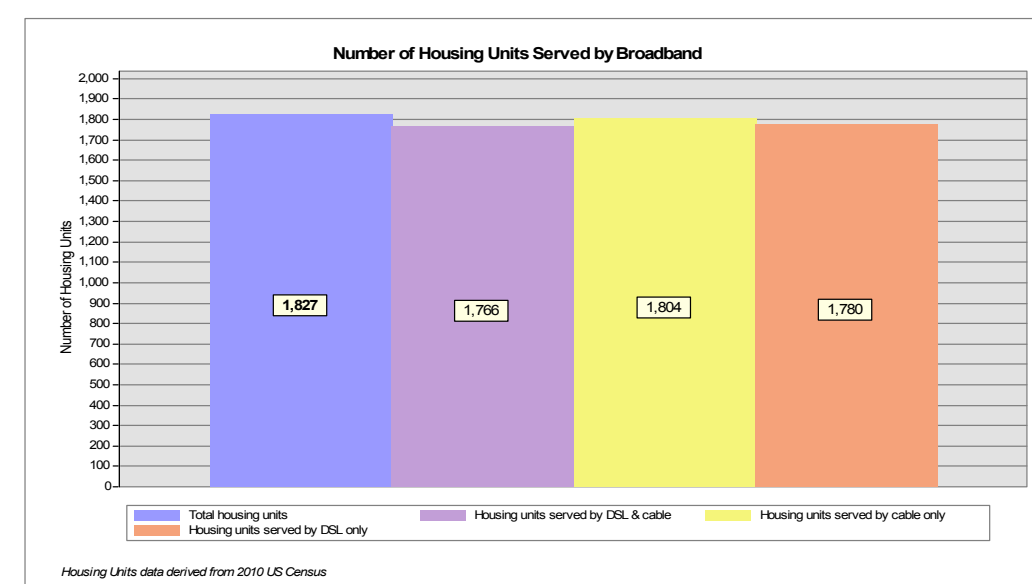

Broadband is defined as access that is at least **768 kbps downstream** and **200 kbps upstream**.  
 For more information on this project, please visit the NHBMPP web site at: [iwantbroadbandnh.org](http://iwantbroadbandnh.org)