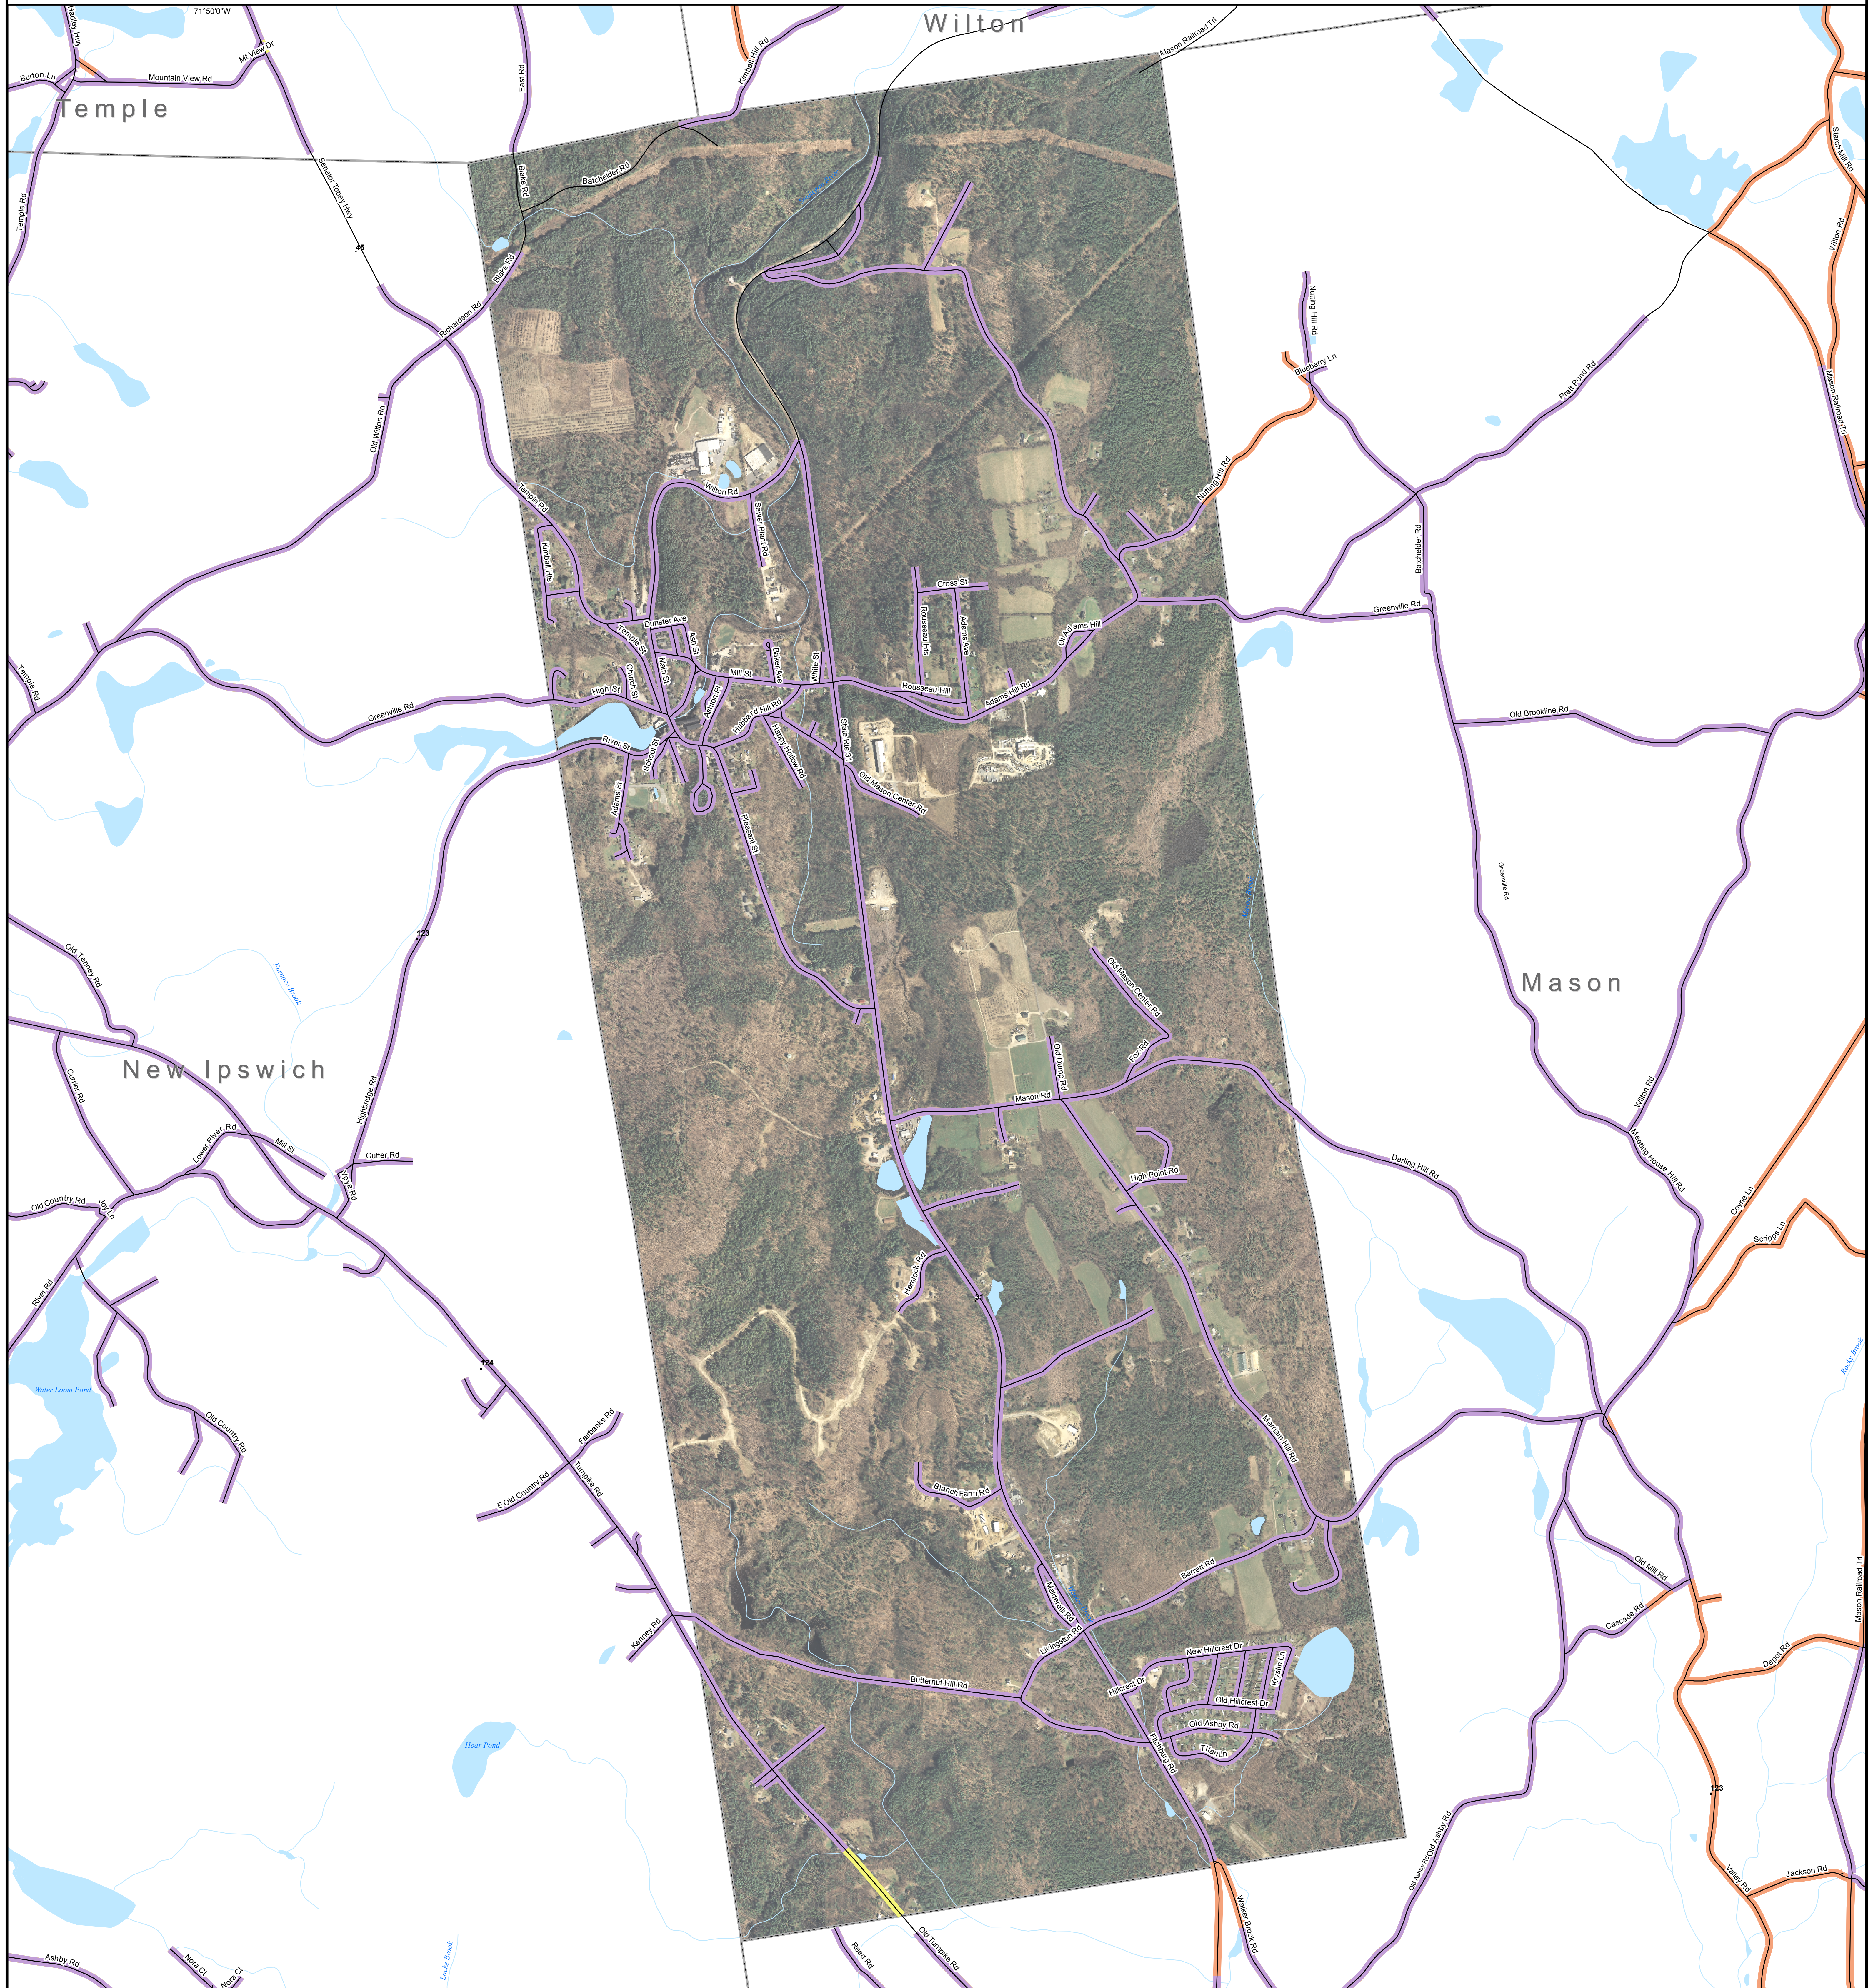

**Map Key**

- Roads served by DSL and cable
- Roads served by cable only
- Roads served by DSL only

This map displays broadband access information submitted to the NH Broadband Mapping & Planning Program (NHBMP) as of March 31, 2013. The map has been generated for the sole purpose of verifying locations of DSL and cable broadband services in each town in New Hampshire.