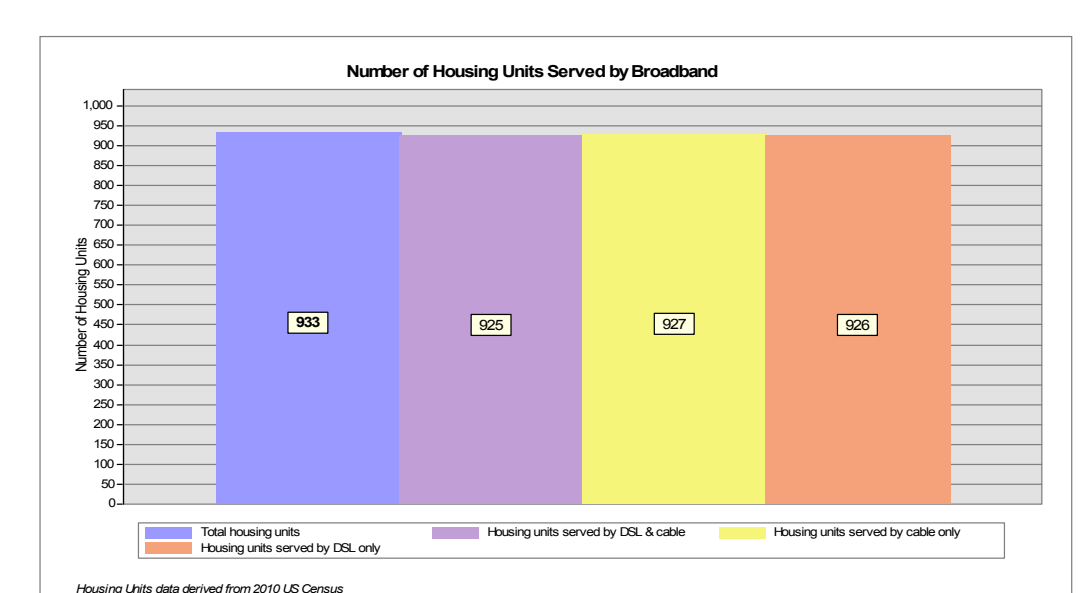

Broadband is defined as access that is at least **768 kbps downstream** and **200 kbps upstream**.

For more information on this project, please visit the NHBMP web site at: [iwantbroadbandnh.org](http://iwantbroadbandnh.org)