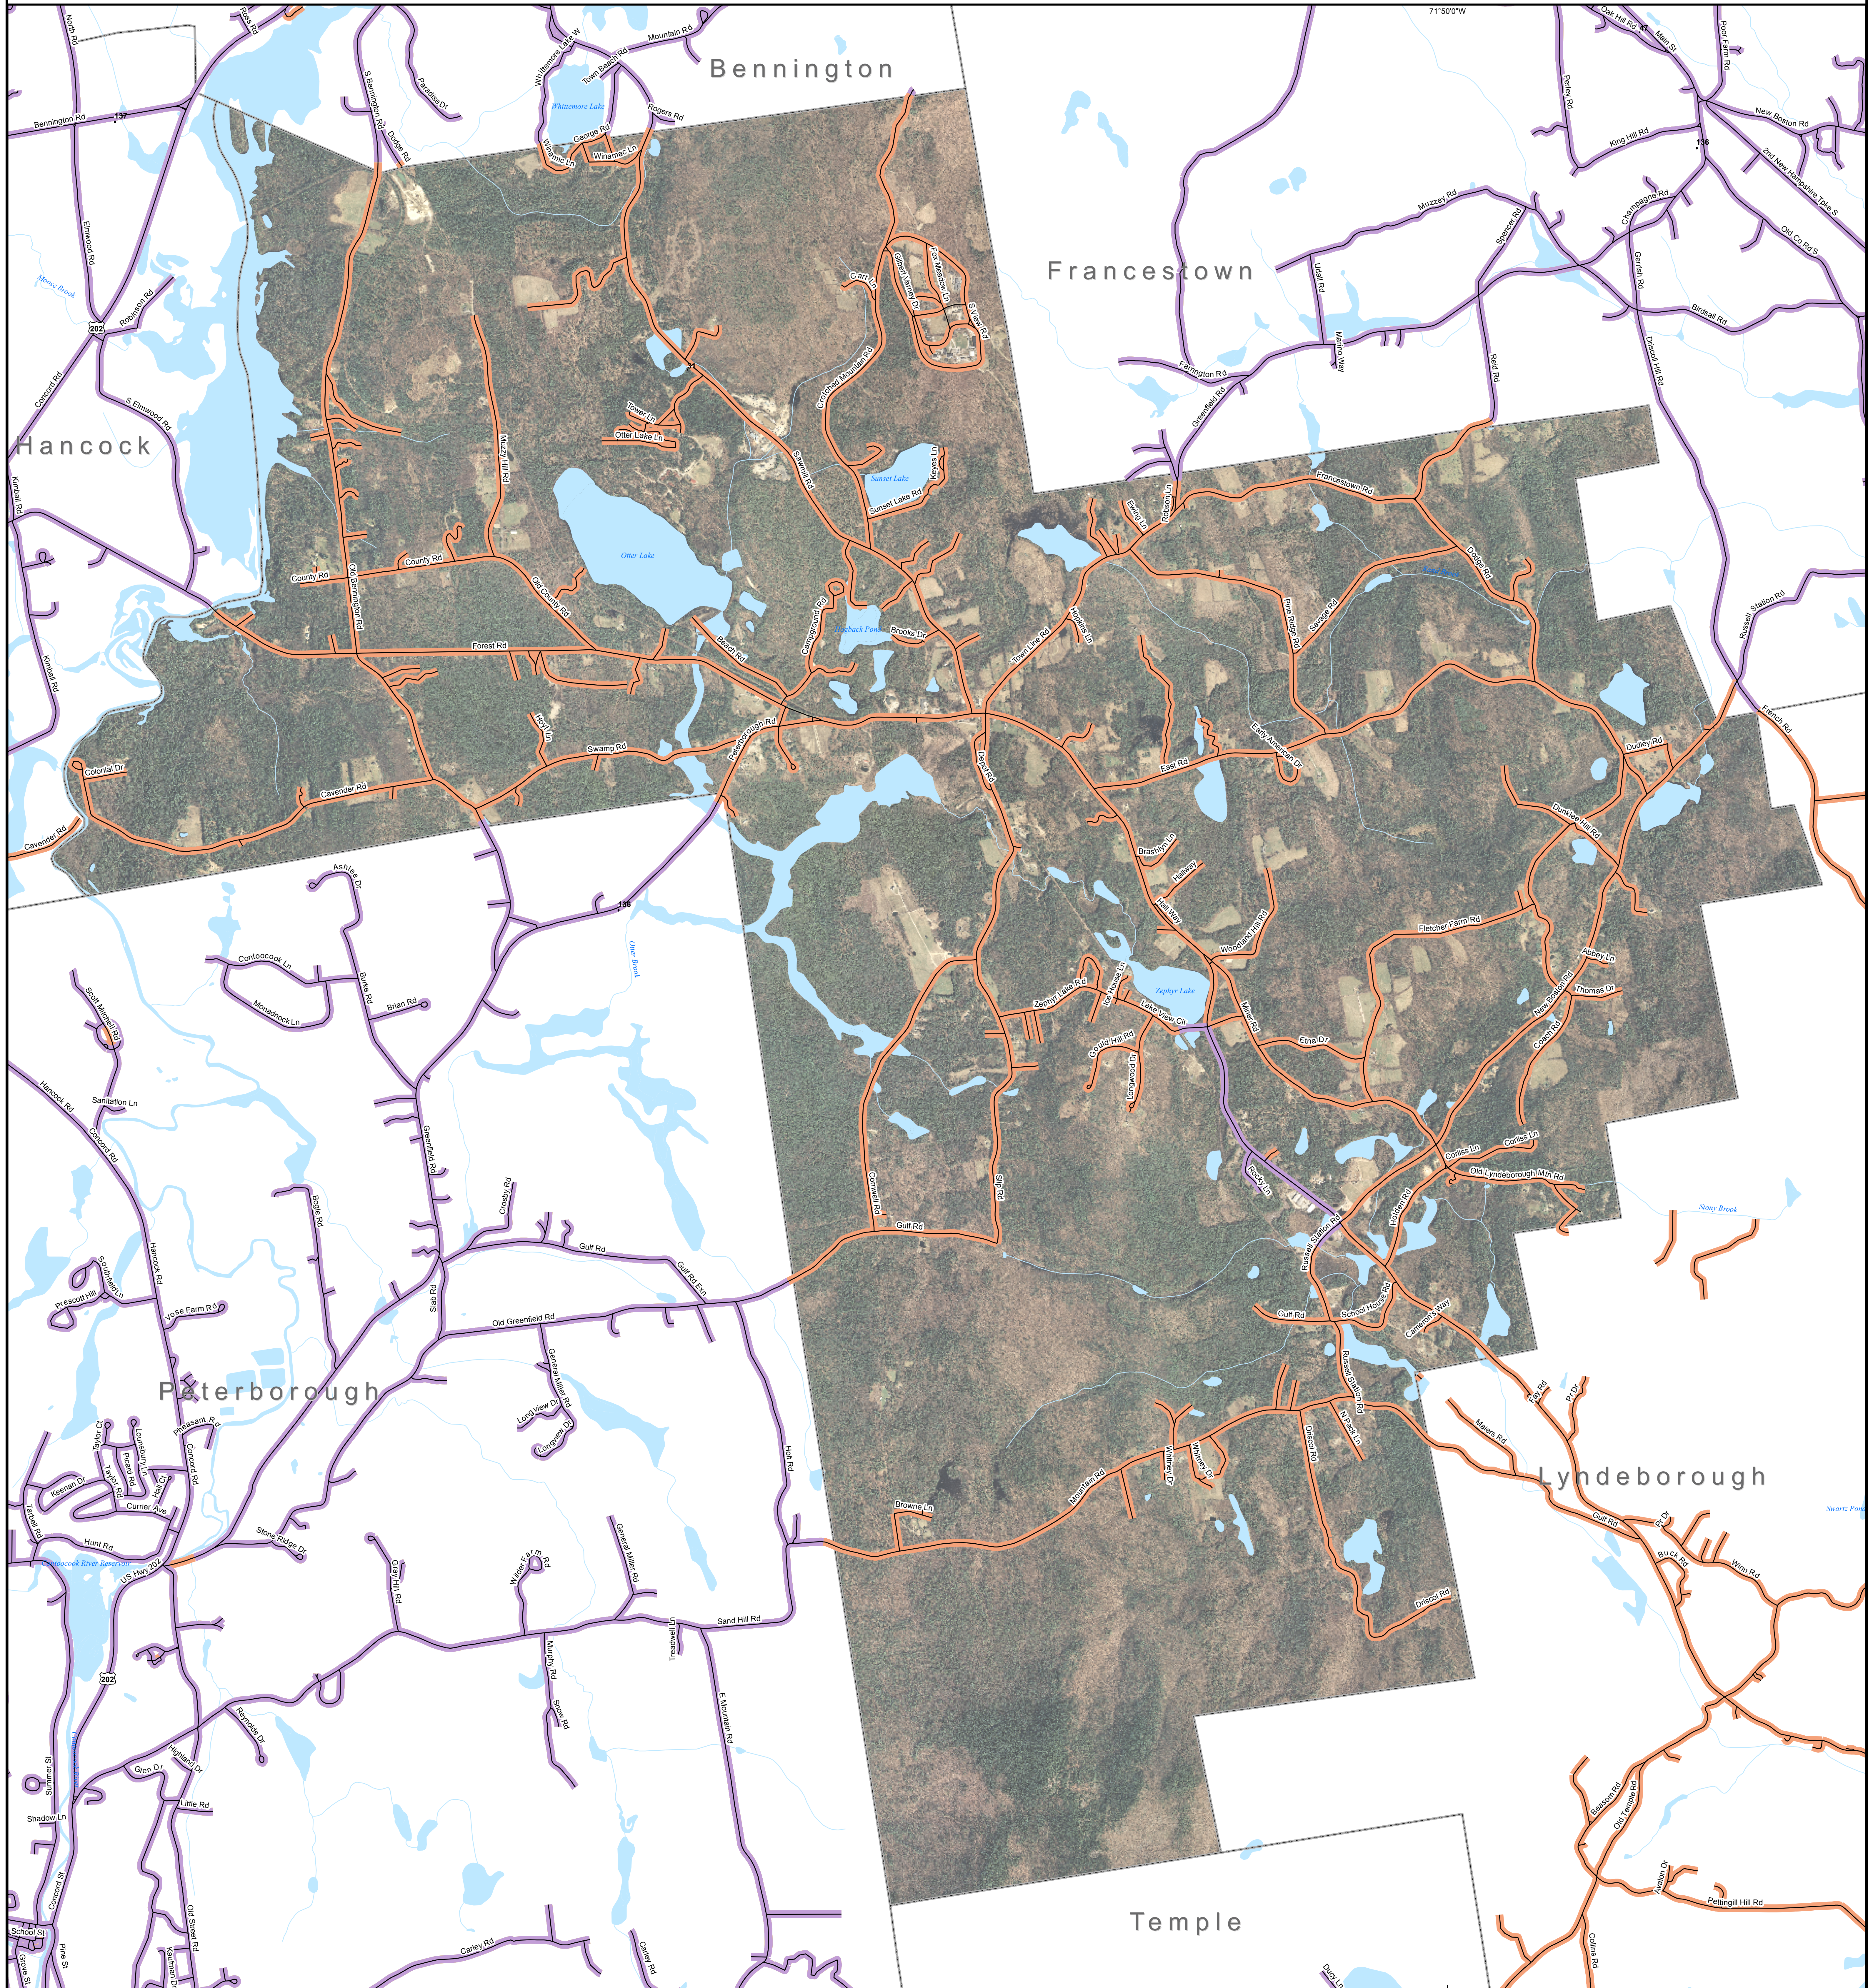

# DSL & Cable Broadband Service Availability Town of Greenfield

**MAP REVIEW:**

Name:		Email:	
Title:		Phone:	
Organization:		Date:	
Number of changes:			
Comments (please attach separate sheet if needed):			

**Map Key**

- Roads served by DSL and cable
- Roads served by cable only
- Roads served by DSL only

This map displays broadband access information submitted to the NH Broadband Mapping & Planning Program (NHBMPP) as of March 31, 2013. The map has been generated for the sole purpose of verifying locations of DSL and cable broadband services in each town in New Hampshire.

**UNIVERSITY of NEW HAMPSHIRE**  
www.unh.edu

Locus Map