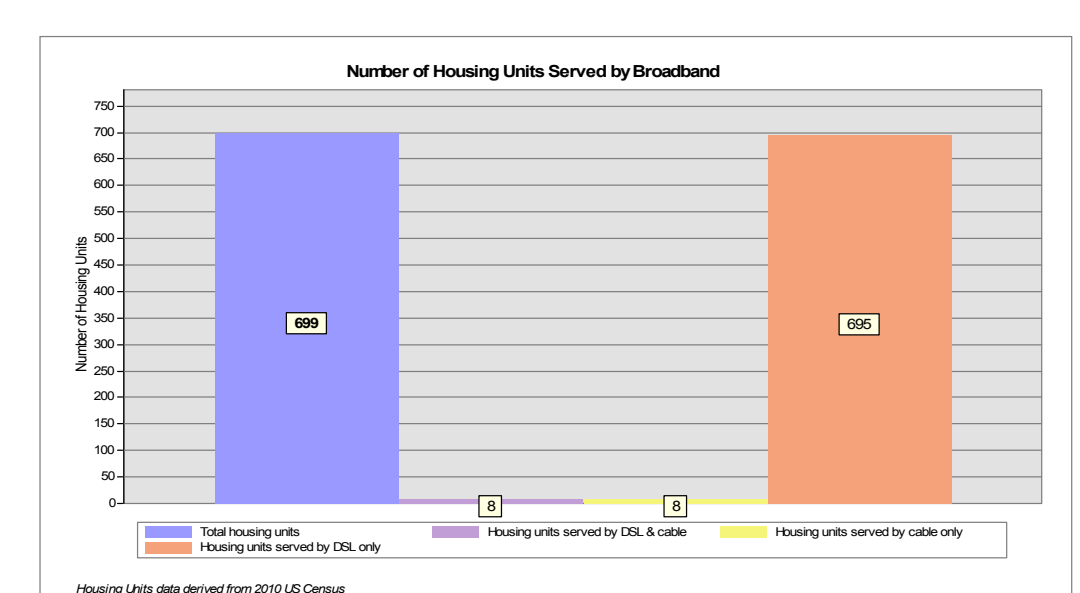

Broadband is defined as access that is at least **768 kbps downstream** and **200 kbps upstream**.

For more information on this project, please visit the NHBMPP web site at: [iwantbroadbandnh.org](http://iwantbroadbandnh.org)