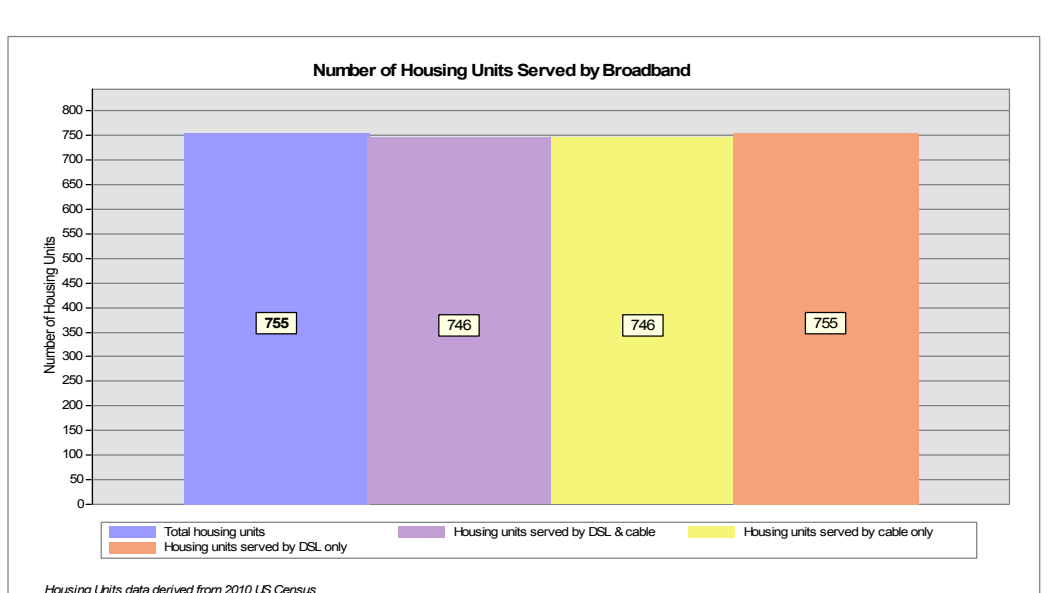

Broadband is defined as access that is at least **768 kbps downstream** and **200 kbps upstream**.

For more information on this project, please visit the NHBMPP web site at: iwantbroadbandnh.org

Provider Name	Technology
Comcast	Cable
FairPoint Communications, Inc.	DSL
Granite State Telephone	DSL
TDS TELECOM	DSL