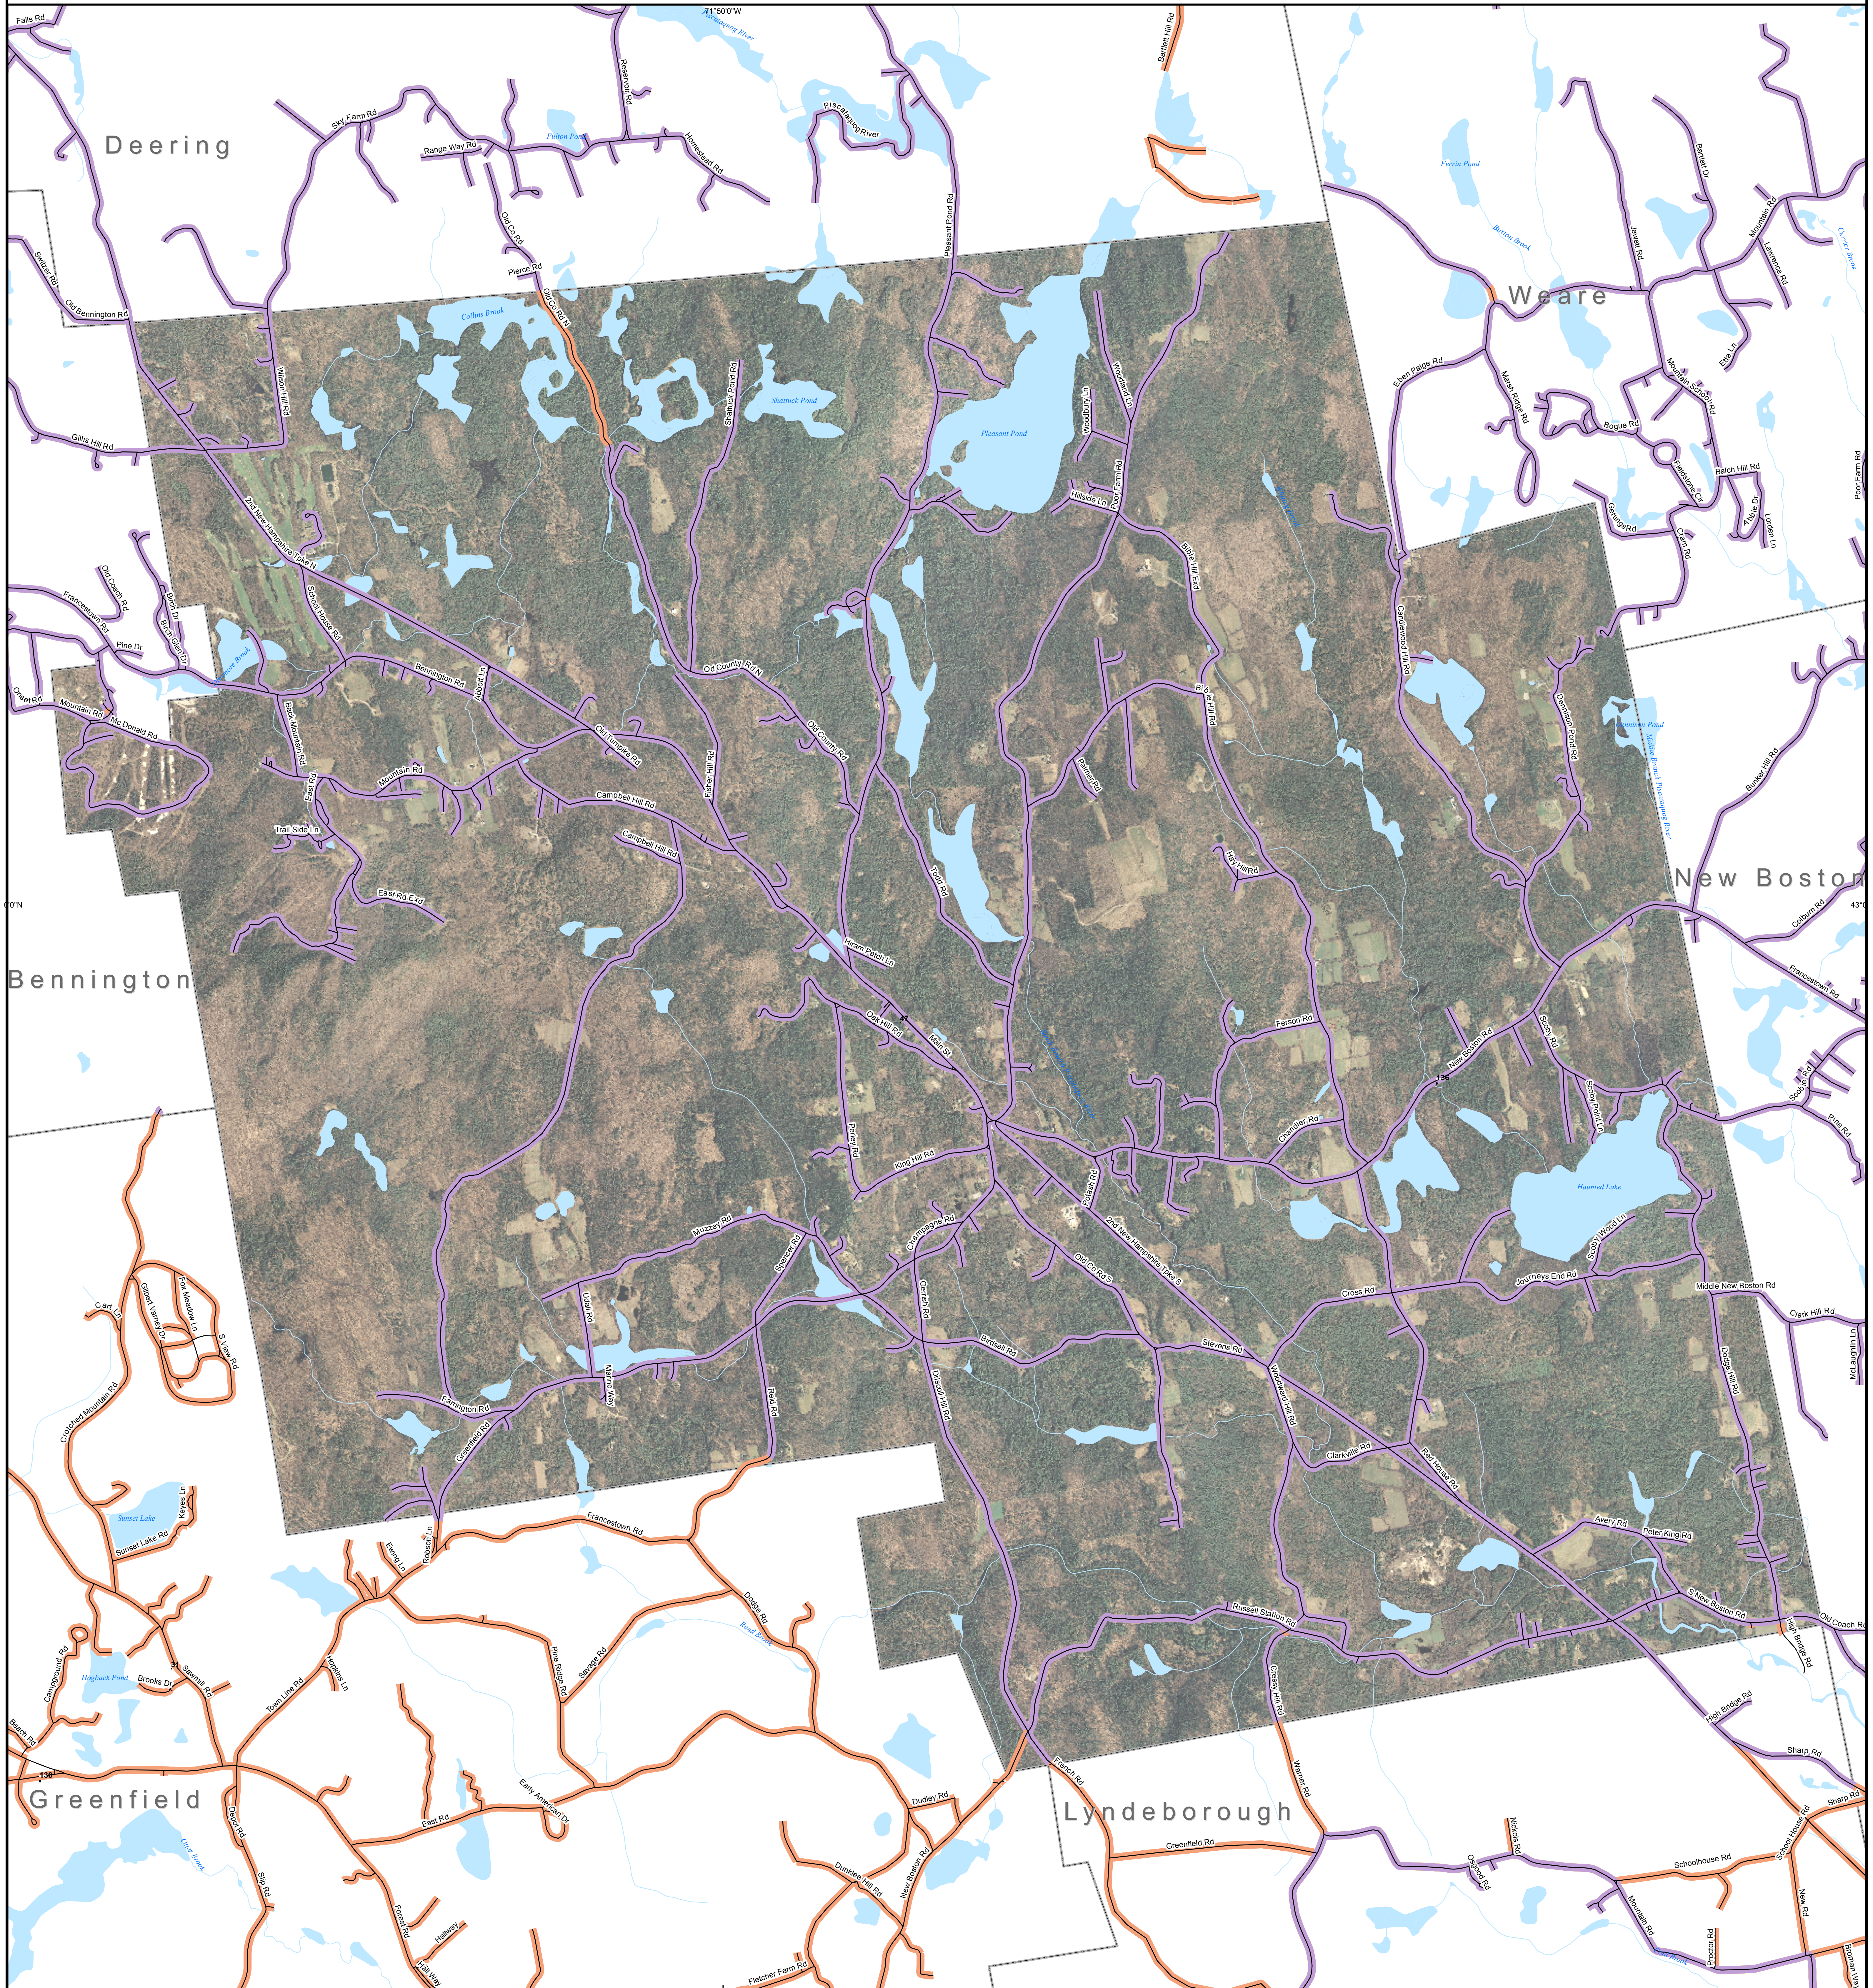

DSL & Cable Broadband Service Availability Town of Franconstown

MAP REVIEW:		Name:	Email:
Title:	Phone:	Organization:	Date:
Number of changes:	Comments (please attach separate sheet if needed):		

Map Key

- Roads served by DSL and cable
- Roads served by cable only
- Roads served by DSL only

This map displays broadband access information submitted to the NH Broadband Mapping & Planning Program (NHBMPP) as of March 31, 2013. The map has been generated for the sole purpose of verifying locations of DSL and cable broadband services in each town in New Hampshire.

Locus Map

0 0.1 0.2 0.4 0.6 0.8 Miles

www.granit.unh.edu www.unh.edu