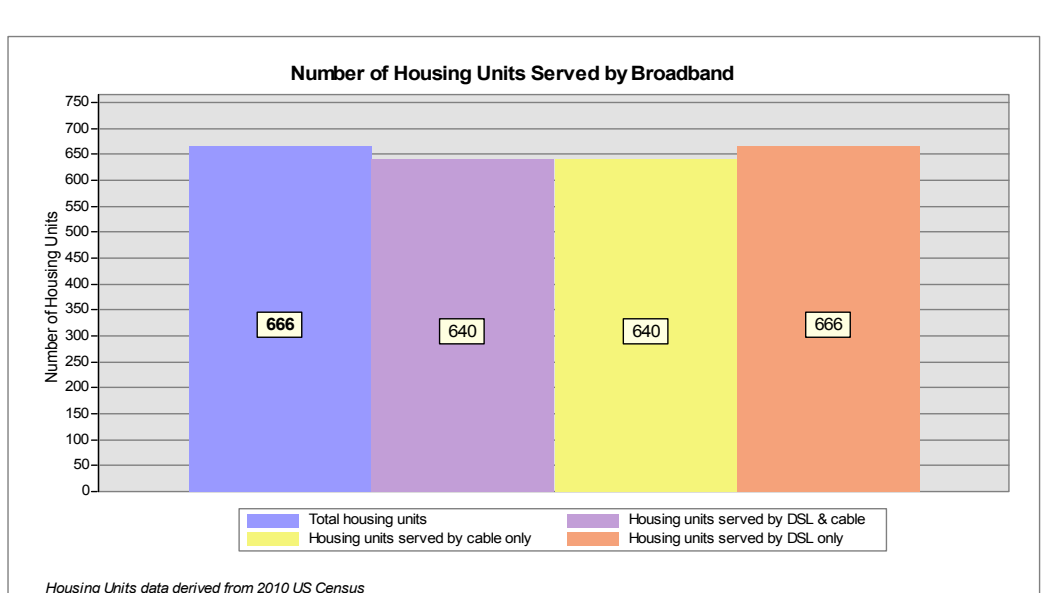

Broadband is defined as access that is at least **768 kbps downstream** and **200 kbps upstream**.

For more information on this project, please visit the NHBMPP web site at: iwantbroadbandnh.org

Provider Name	Technology
Comcast	Cable
FairPoint Communications, Inc.	DSL
Granite State Telephone	DSL
TDS TELECOM	DSL