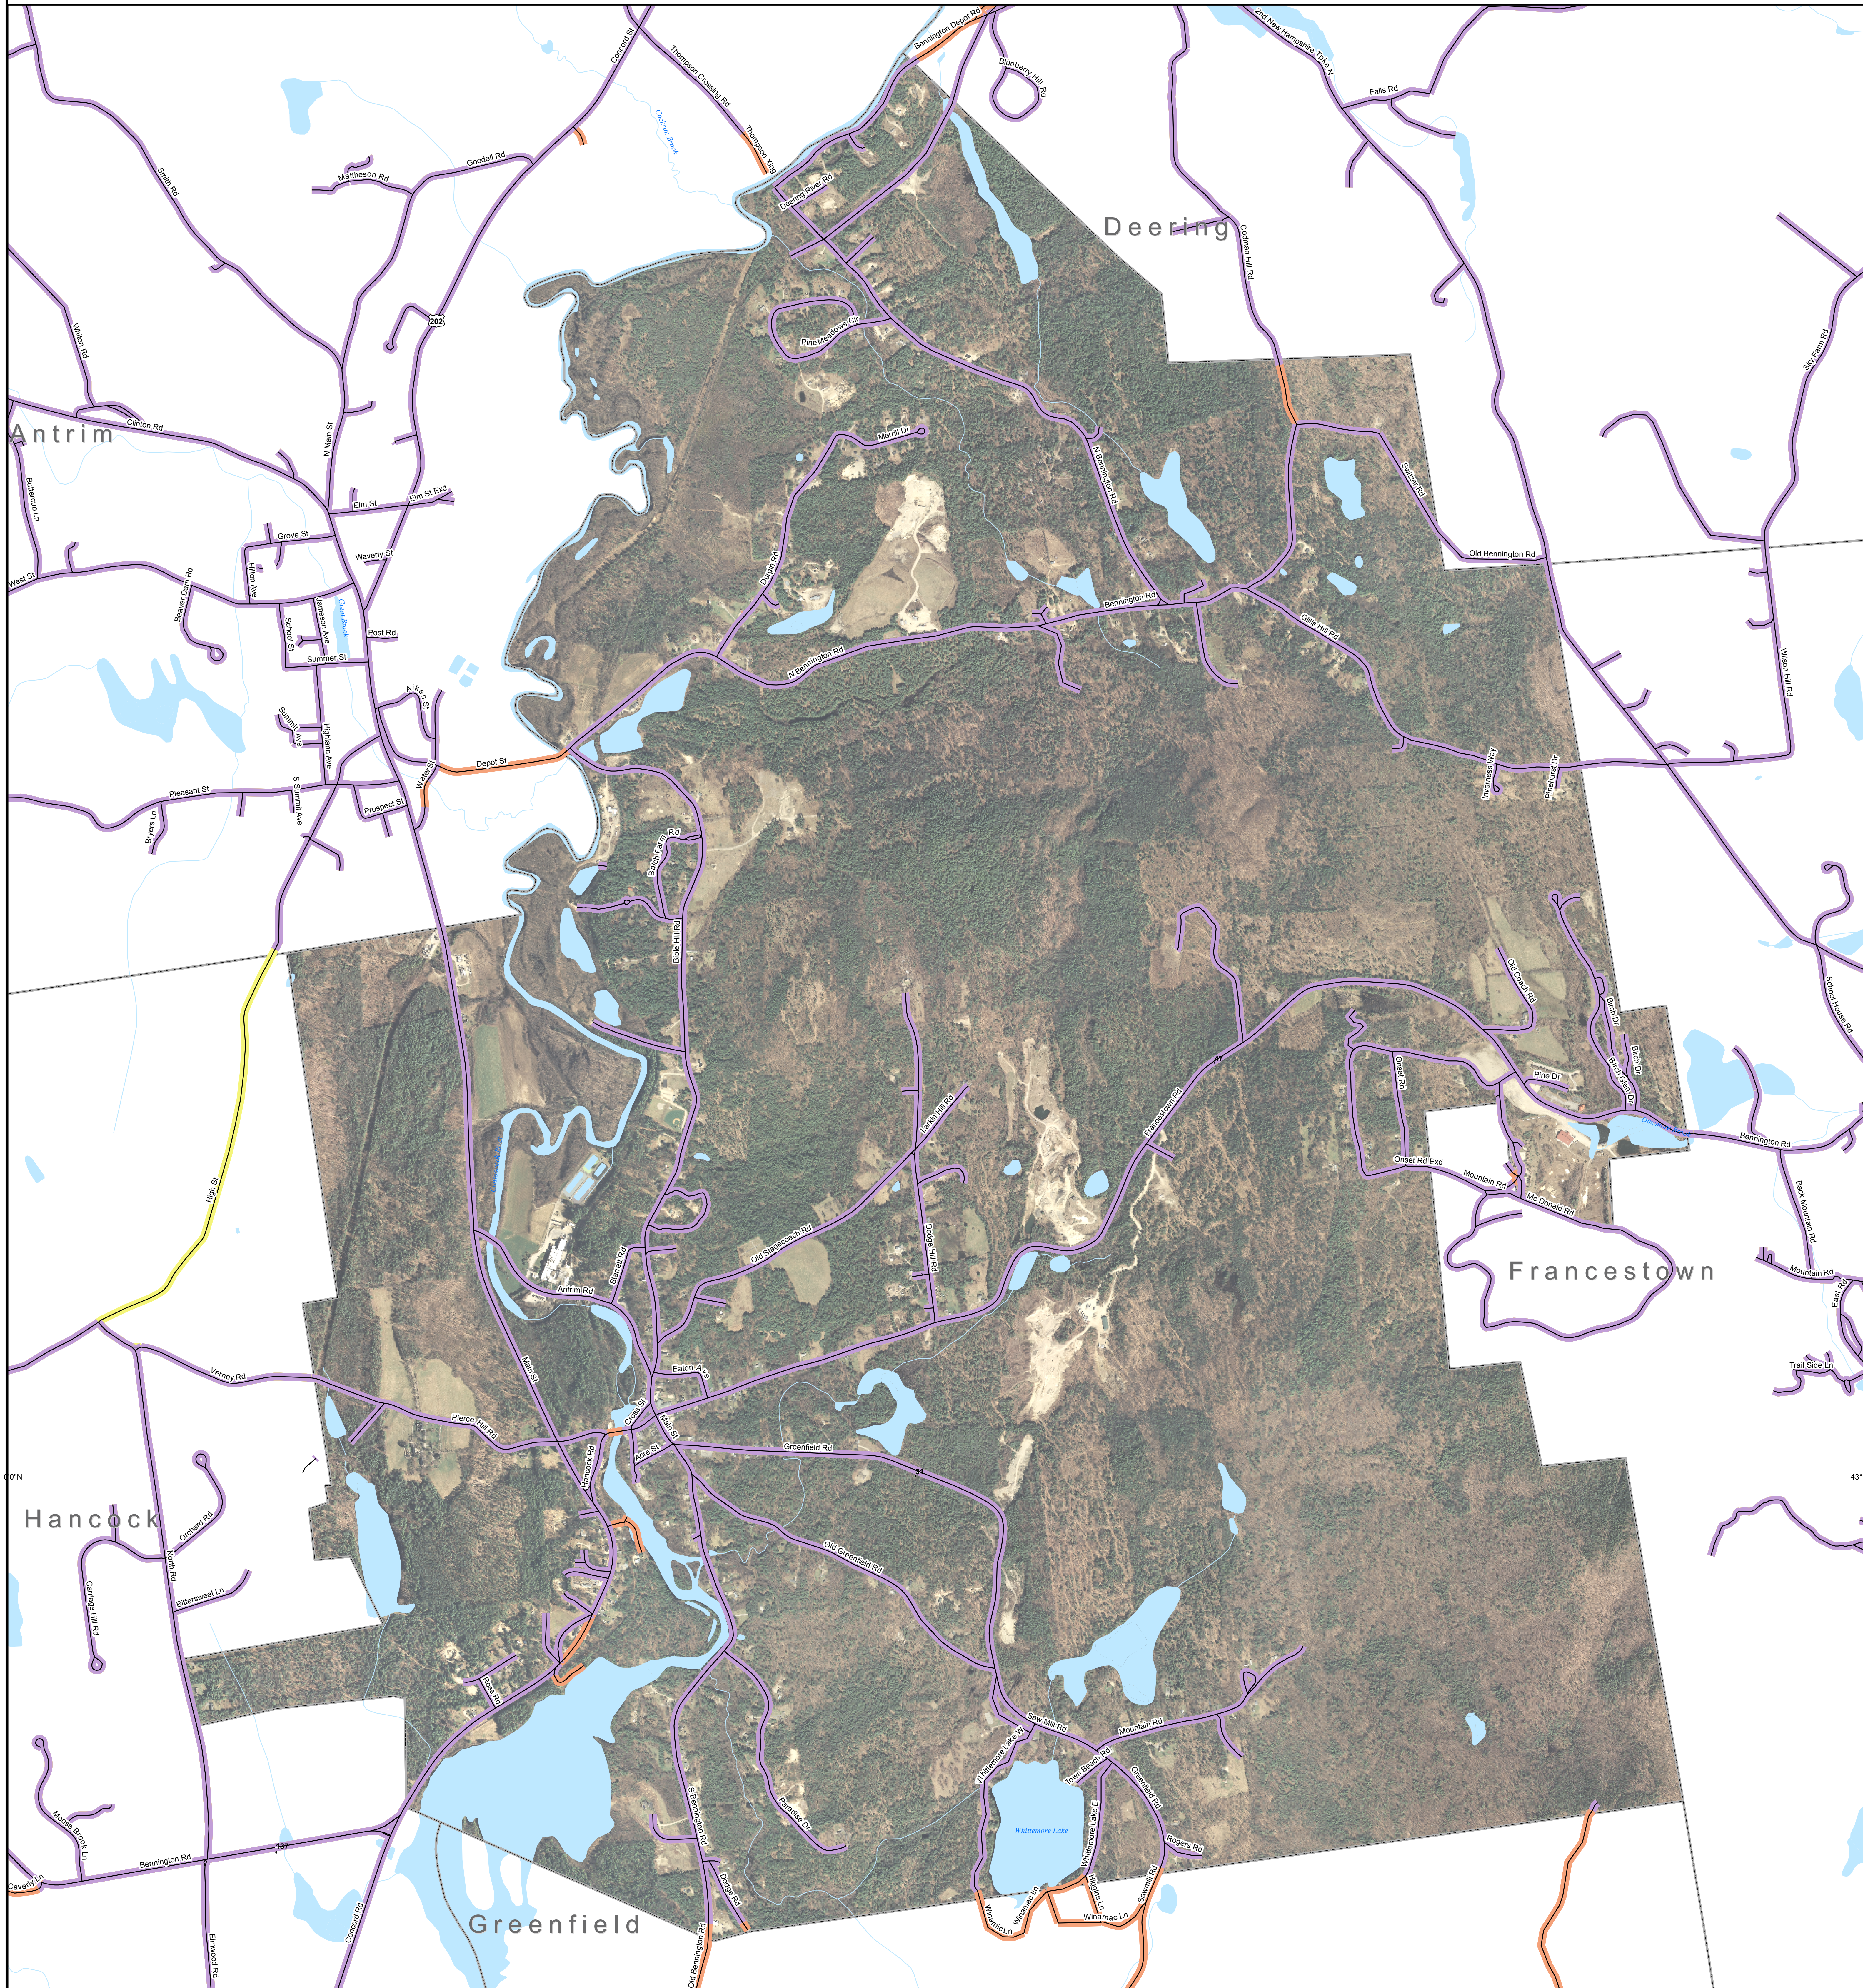

DSL & Cable Broadband Service Availability Town of Bennington

MAP REVIEW:		Name:	Email:
Title:		Phone:	Date:
Organization:		Number of changes:	
Comments (please attach separate sheet if needed):			

Map Key

- Roads served by DSL and cable
- Roads served by cable only
- Roads served by DSL only

This map displays broadband access information submitted to the NH Broadband Mapping & Planning Program (NHBMPP) as of March 31, 2013. The map has been generated for the sole purpose of verifying locations of DSL and cable broadband services in each town in New Hampshire.

Scale: 0 0.075 0.15 0.3 0.45 0.6 Miles

North Arrow

Locus Map

NH GRANIT www.granit.unh.edu

UNIVERSITY of NEW HAMPSHIRE www.unh.edu