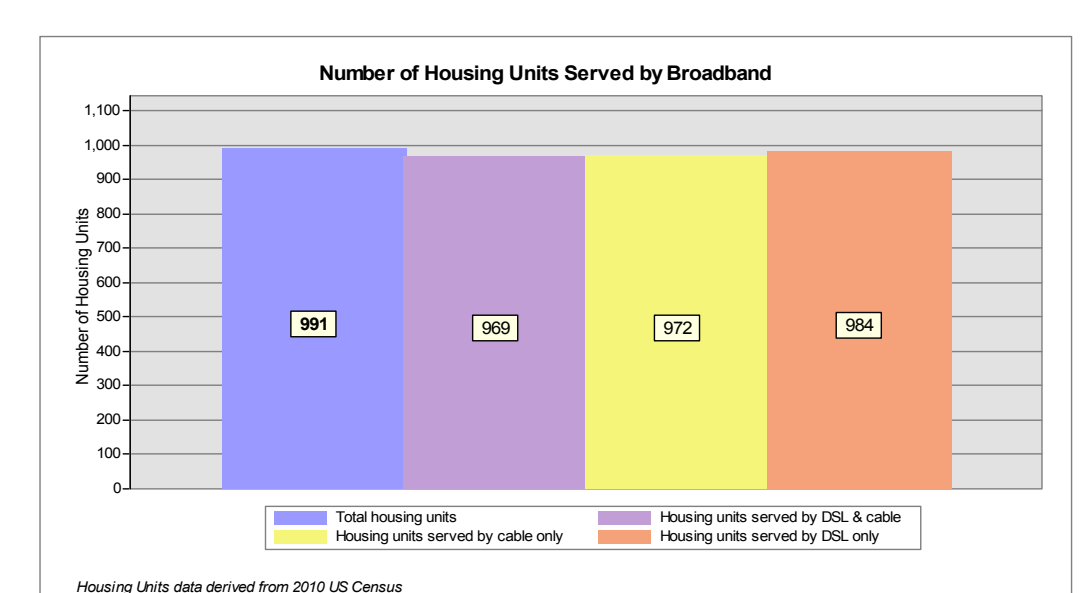

This map displays broadband access information submitted to the NH Broadband Mapping & Planning Program (NHBMP) as of March 31, 2013. The map has been generated for the sole purpose of verifying locations of DSL and cable broadband services in each town in New Hampshire.
 Broadband is defined as access that is at least 768 kbps downstream and 200 kbps upstream.
 For more information on this project, please visit the NHBMP web site at: iwantbroadbandnh.org