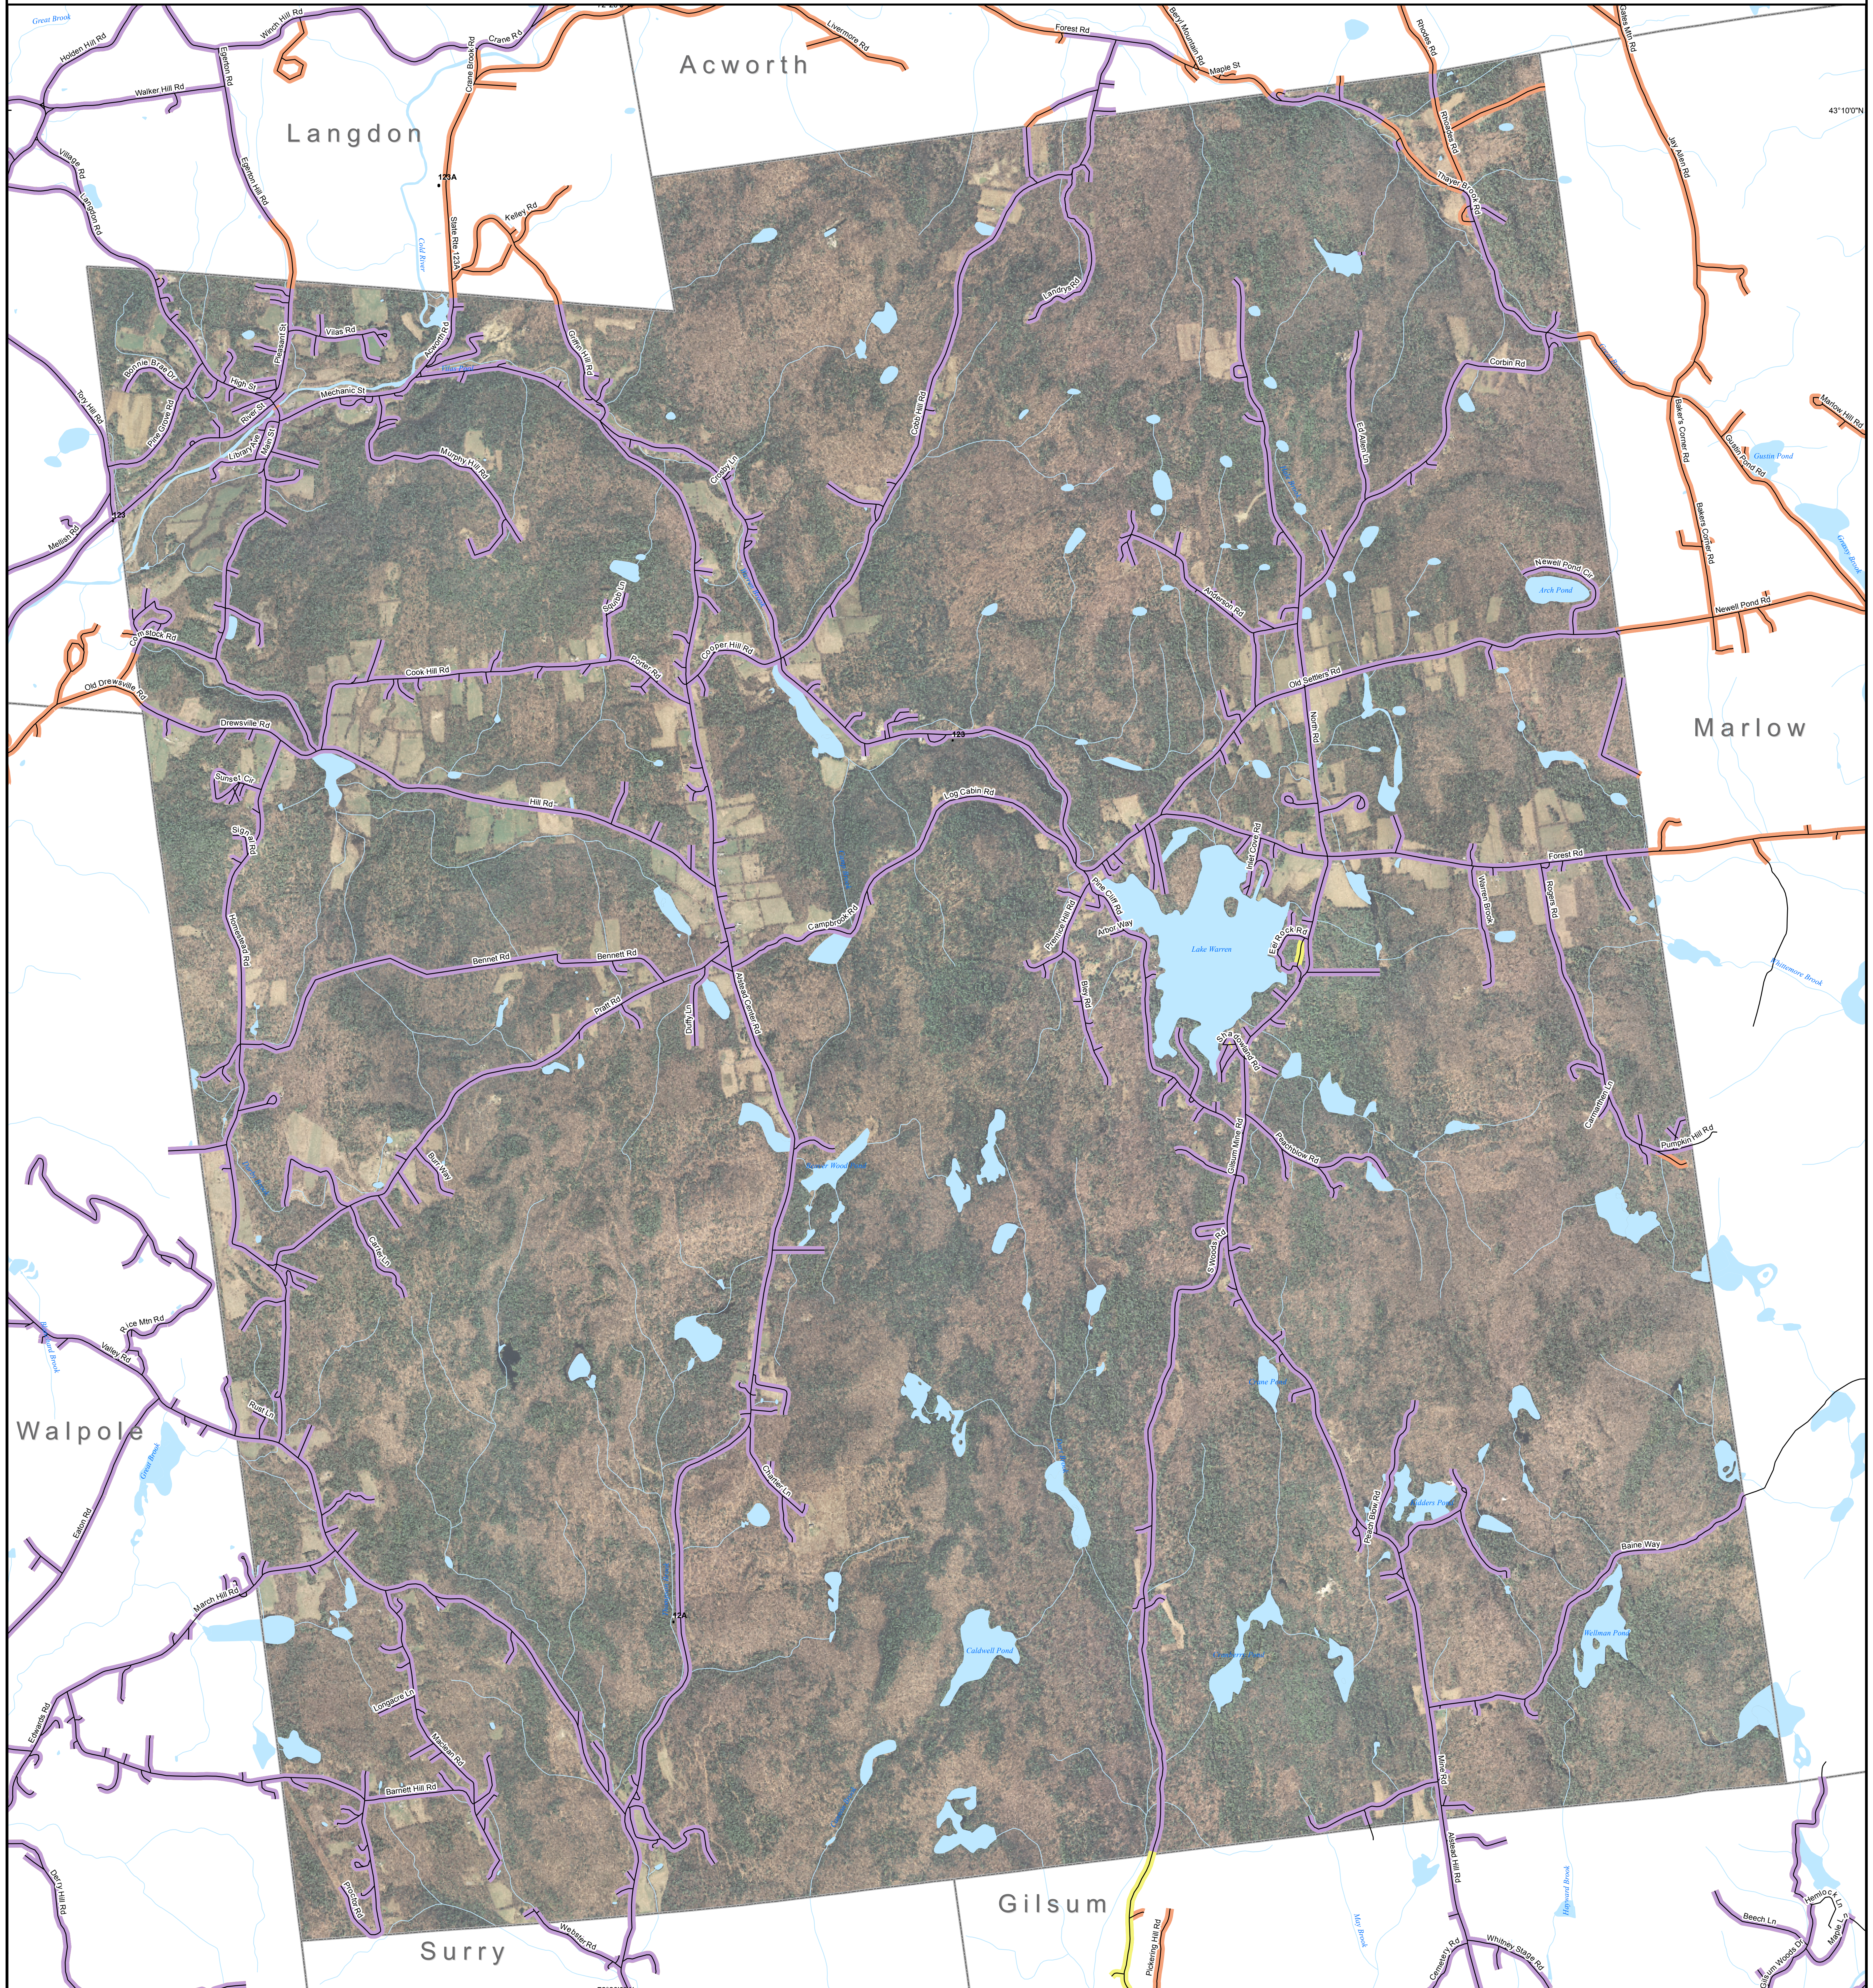

DSL & Cable Broadband Service Availability Town of Alstead

MAP REVIEW:		Name:	Email:
Title:		Phone:	Date:
Organization:		Number of changes:	
Comments (please attach separate sheet if needed):			

Map Key
 Purple Roads served by DSL and cable
 Yellow Roads served by cable only
 Orange Roads served by DSL only

This map displays broadband access information submitted to the NH Broadband Mapping & Planning Program (NHBMP) as of March 31, 2013. The map has been generated for the sole purpose of verifying locations of DSL and cable broadband services in each town in New Hampshire.
 Broadband is defined as access that is at least 768 kbps downstream and 200 kbps upstream.
 For more information on this project, please visit the NHBMP web site at: iwantbroadbandnh.org

Provider Name
 Comcast
 FairPoint Communications, Inc.
 G4 Communications
 TIME WARNER CABLE

Technology
 Cable
 DSL
 DSL
 Cable

North arrow and scale bar (0 to 0.8 miles).
 NH GRANIT logo and website: www.granit.unh.edu
 UNIVERSITY of NEW HAMPSHIRE logo and website: www.unh.edu
 Locus Map showing the location of Alstead within New Hampshire.