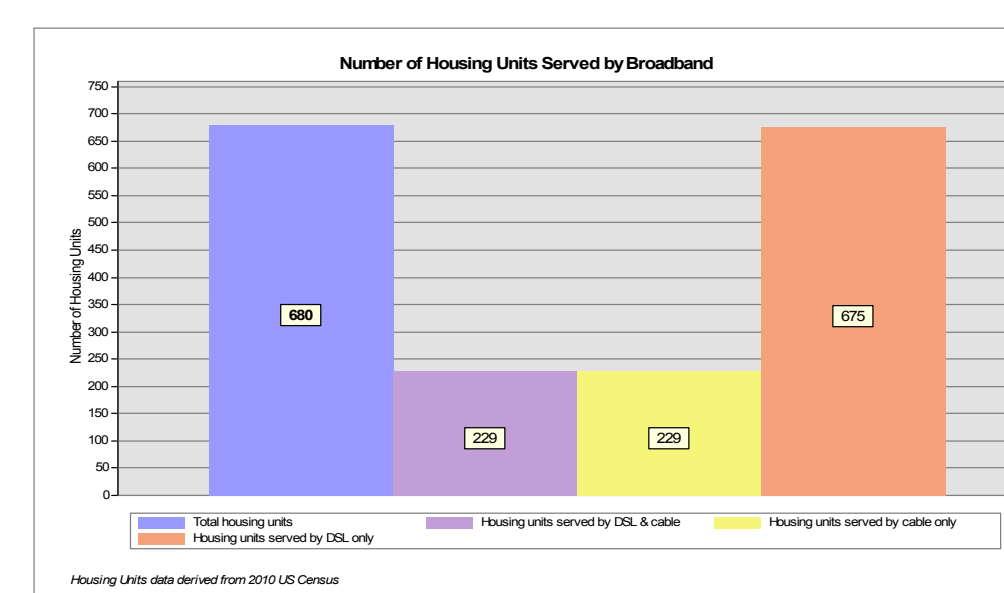

Broadband is defined as access that is at least **768 kbps downstream** and **200 kbps upstream**.
For more information on this project, please visit the NHBMP web site at: iwantbroadbandnh.org

Provider Name