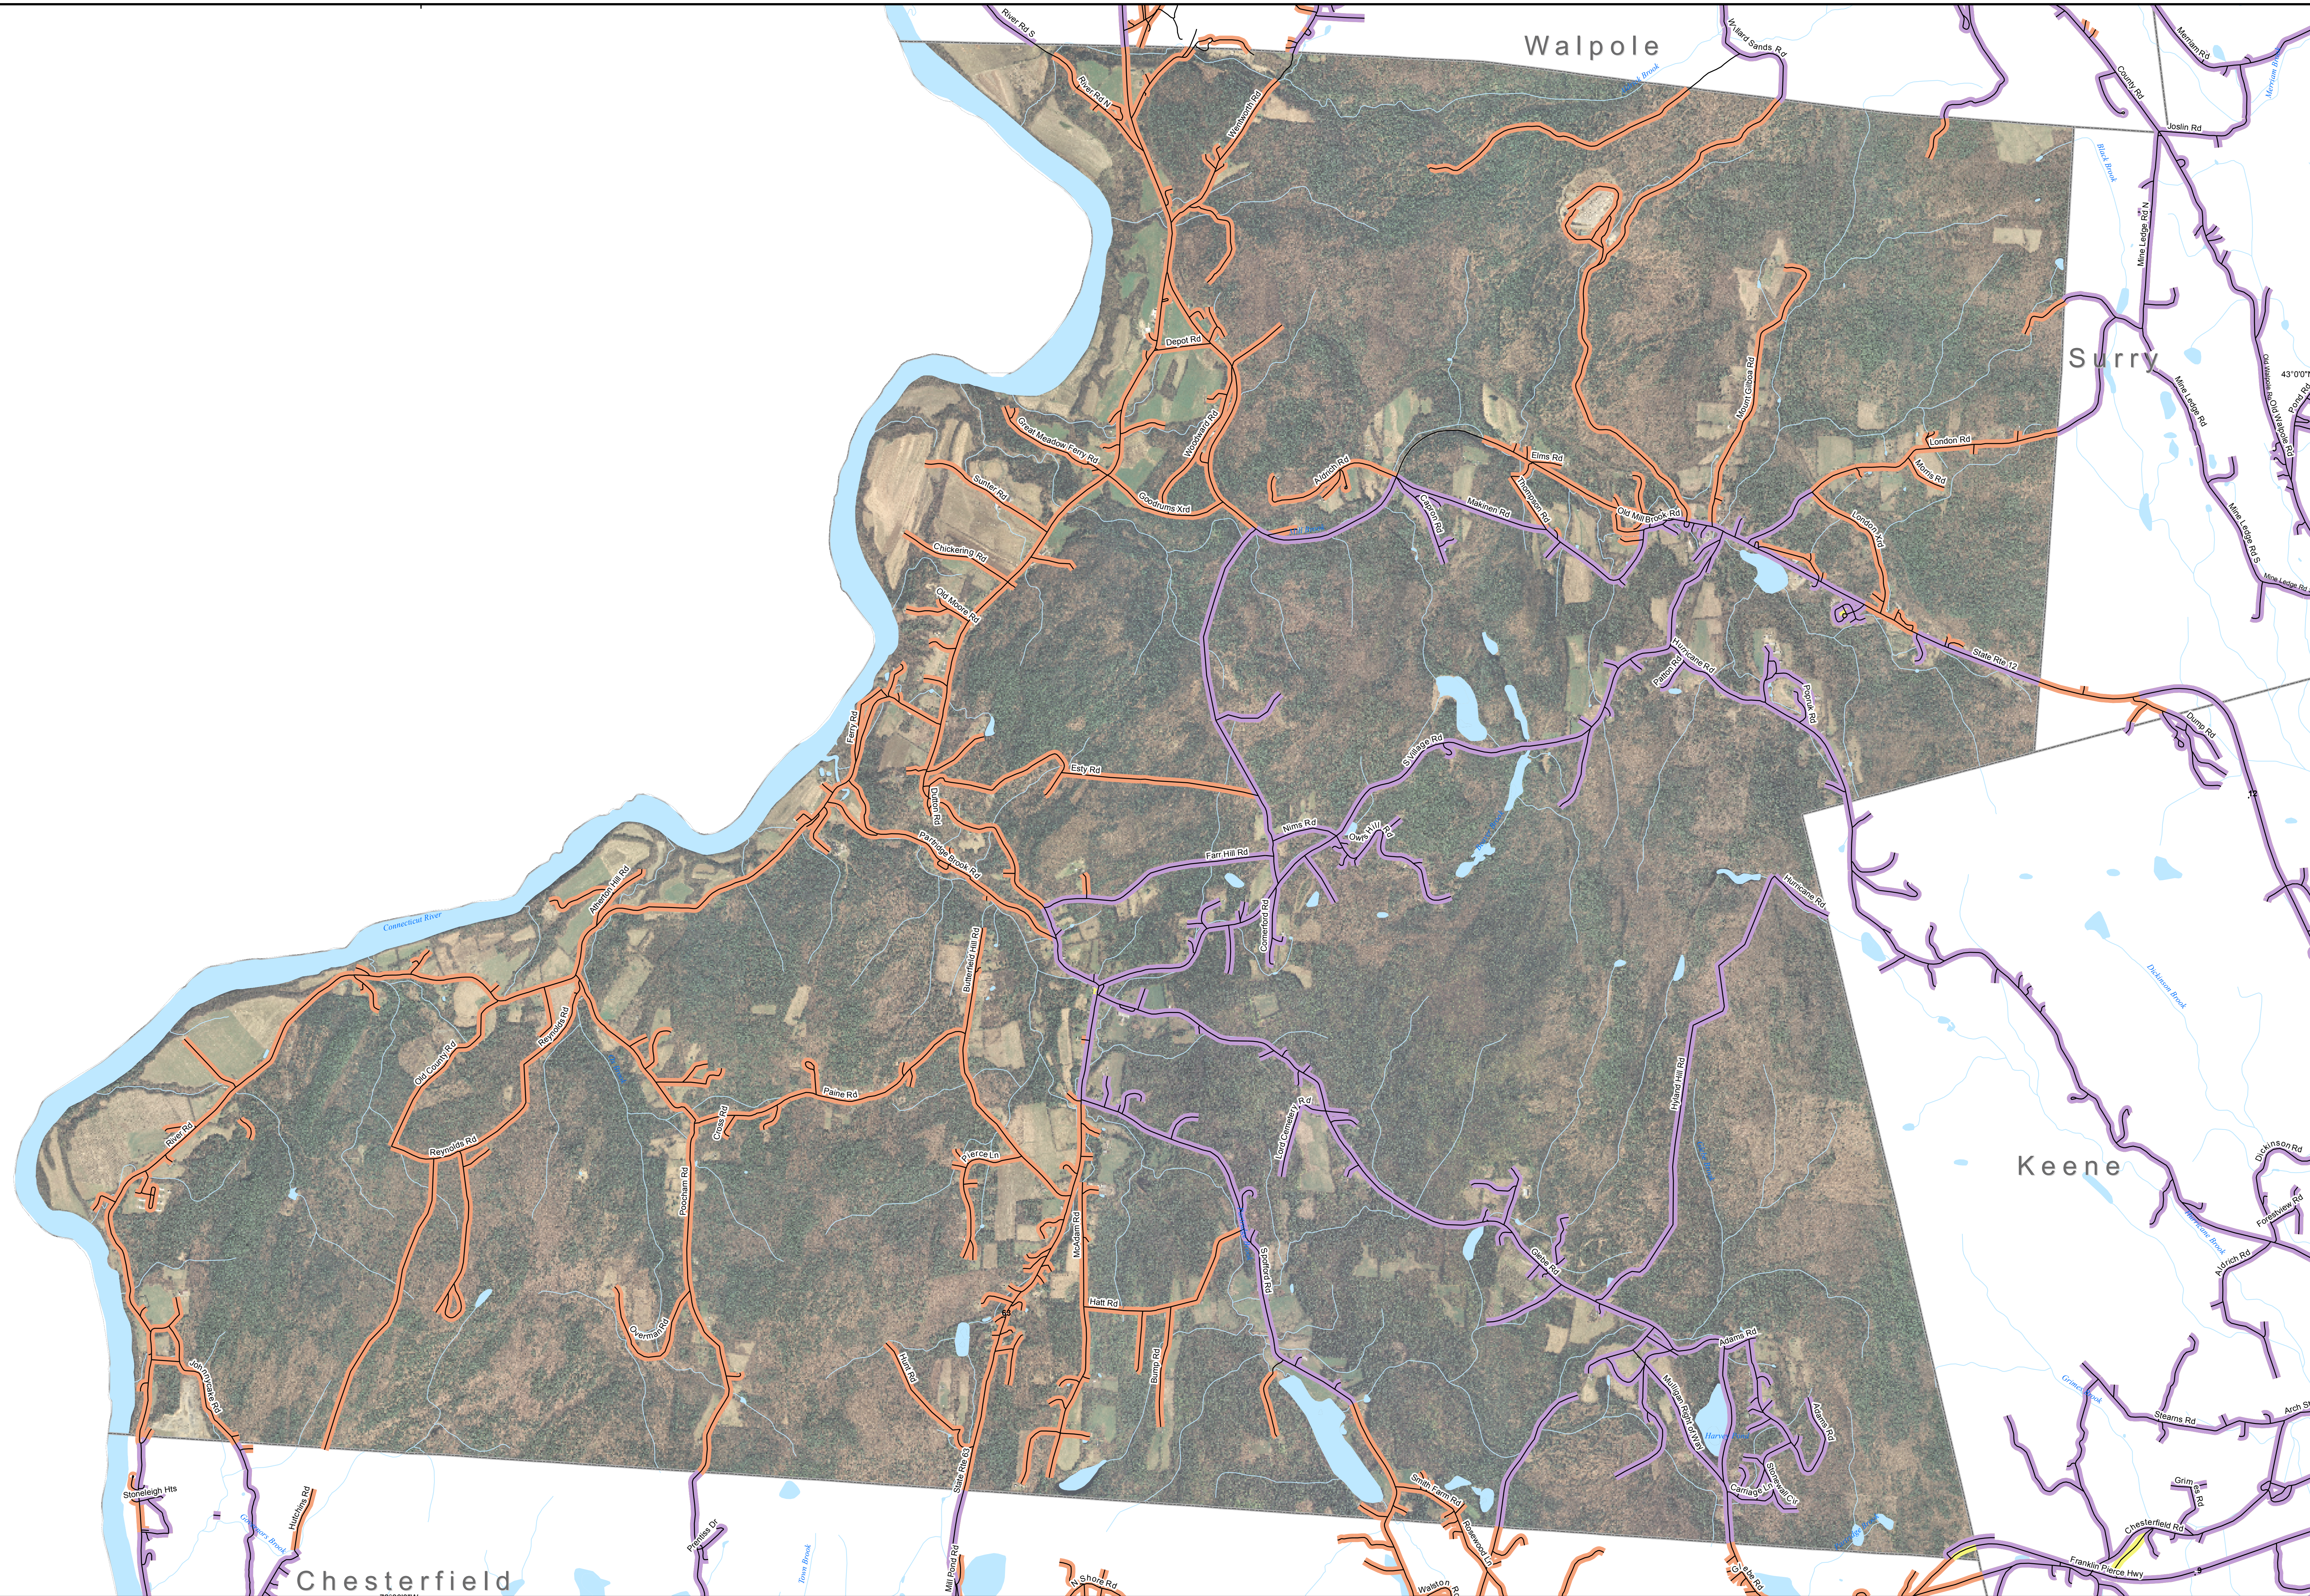

DSL & Cable Broadband Service Availability Town of Westmoreland

MAP REVIEW:		Email:	
Name:		Phone:	
Title:		Date:	
Organization:			
Number of changes:			
Comments (please attach separate sheet if needed):			

- Map Key**
- Roads served by DSL and cable
 - Roads served by cable only
 - Roads served by DSL only

This map displays broadband access information submitted to the NH Broadband Mapping & Planning Program (NHBMP) as of March 31, 2013. The map has been generated for the sole purpose of verifying locations of DSL and cable broadband services in each town in New Hampshire.

Broadband is defined as access that is at least **768 kbps downstream** and **200 kbps upstream**.
For more information on this project, please visit the NHBMP web site at: iwantbroadbandnh.org

Provider Name