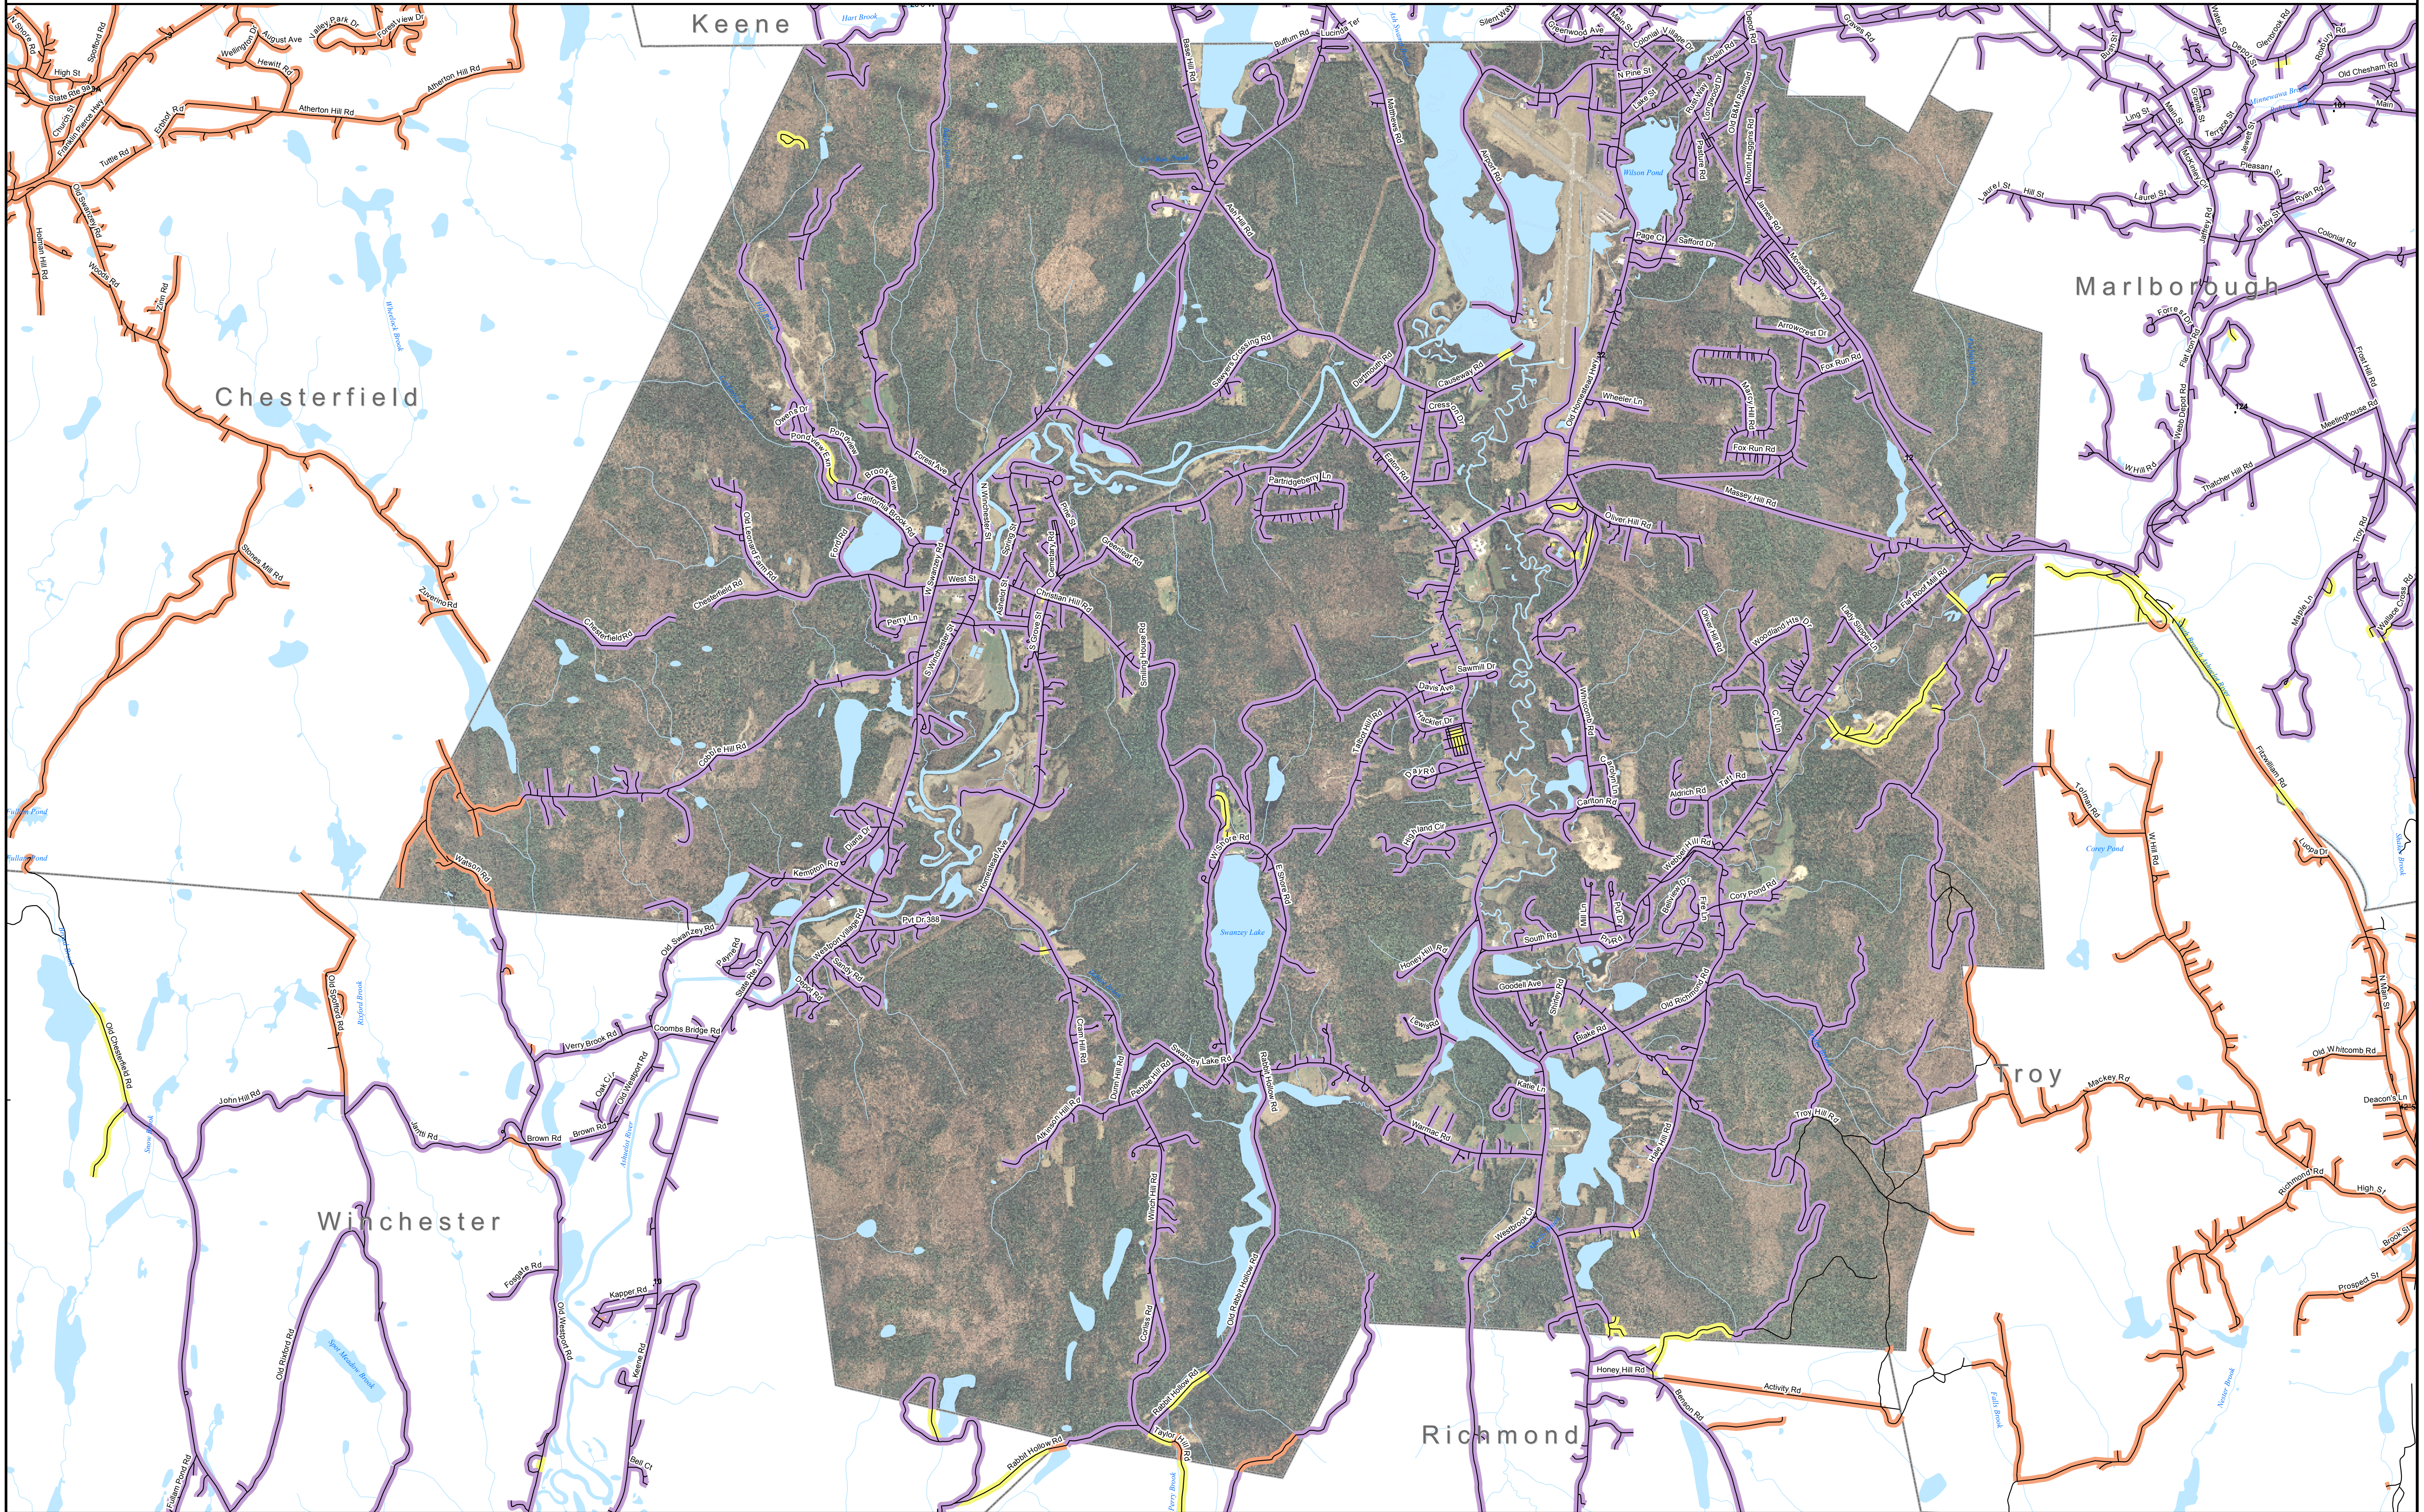

DSL & Cable Broadband Service Availability Town of Swanze

MAP REVIEW:		Name:	Phone:
Title:		Organization:	Date:
Number of changes:		Comments (please attach separate sheet if needed):	

- Map Key**
- Roads served by DSL and cable
 - Roads served by cable only
 - Roads served by DSL only

This map displays broadband access information submitted to the NH Broadband Mapping & Planning Program (NHBMPP) as of March 31, 2013. The map has been generated for the sole purpose of verifying locations of DSL and cable broadband services in each town in New Hampshire.