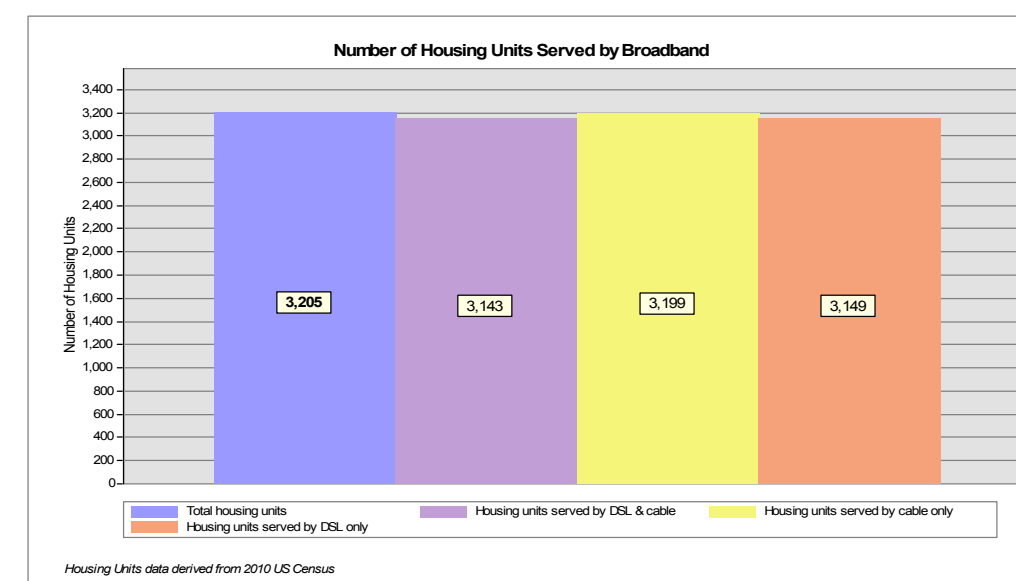

Broadband is defined as access that is at least **768 kbps downstream** and **200 kbps upstream**.

For more information on this project, please visit the NHBMPP web site at: iwantbroadbandnh.org

- | Provider Name | Technology |
|--------------------------------|------------|
| Comcast | Cable |
| FairPoint Communications, Inc. | DSL |
| G4 Communications | DSL |
| OTT Communications | DSL |
| Sovernet Communications | DSL |
| TIME WARNER CABLE | Cable |