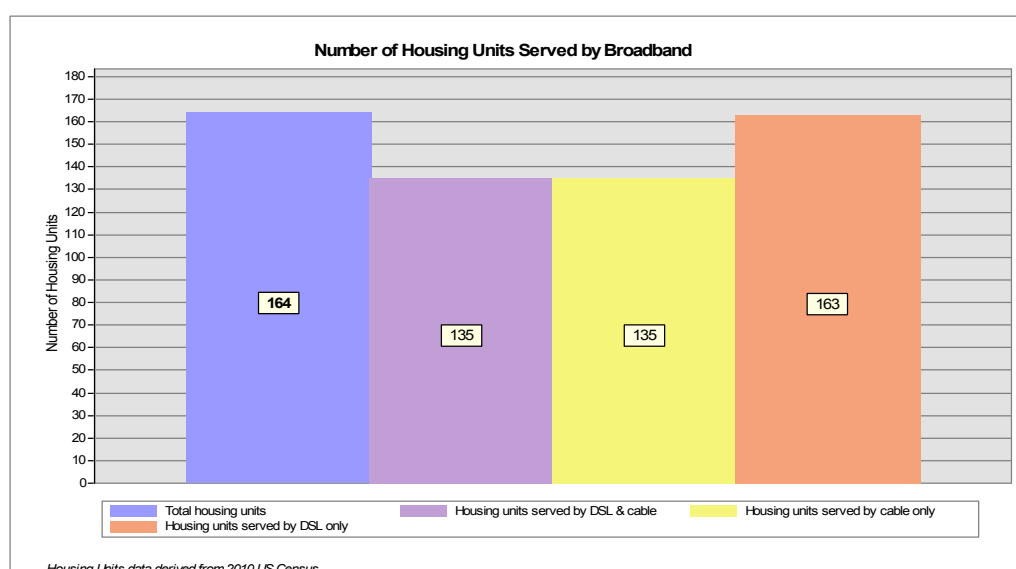

Broadband is defined as access that is at least **768 kbps downstream** and **200 kbps upstream**.

For more information on this project, please visit the NHBMPP web site at: [iwantbroadbandnh.org](http://iwantbroadbandnh.org)