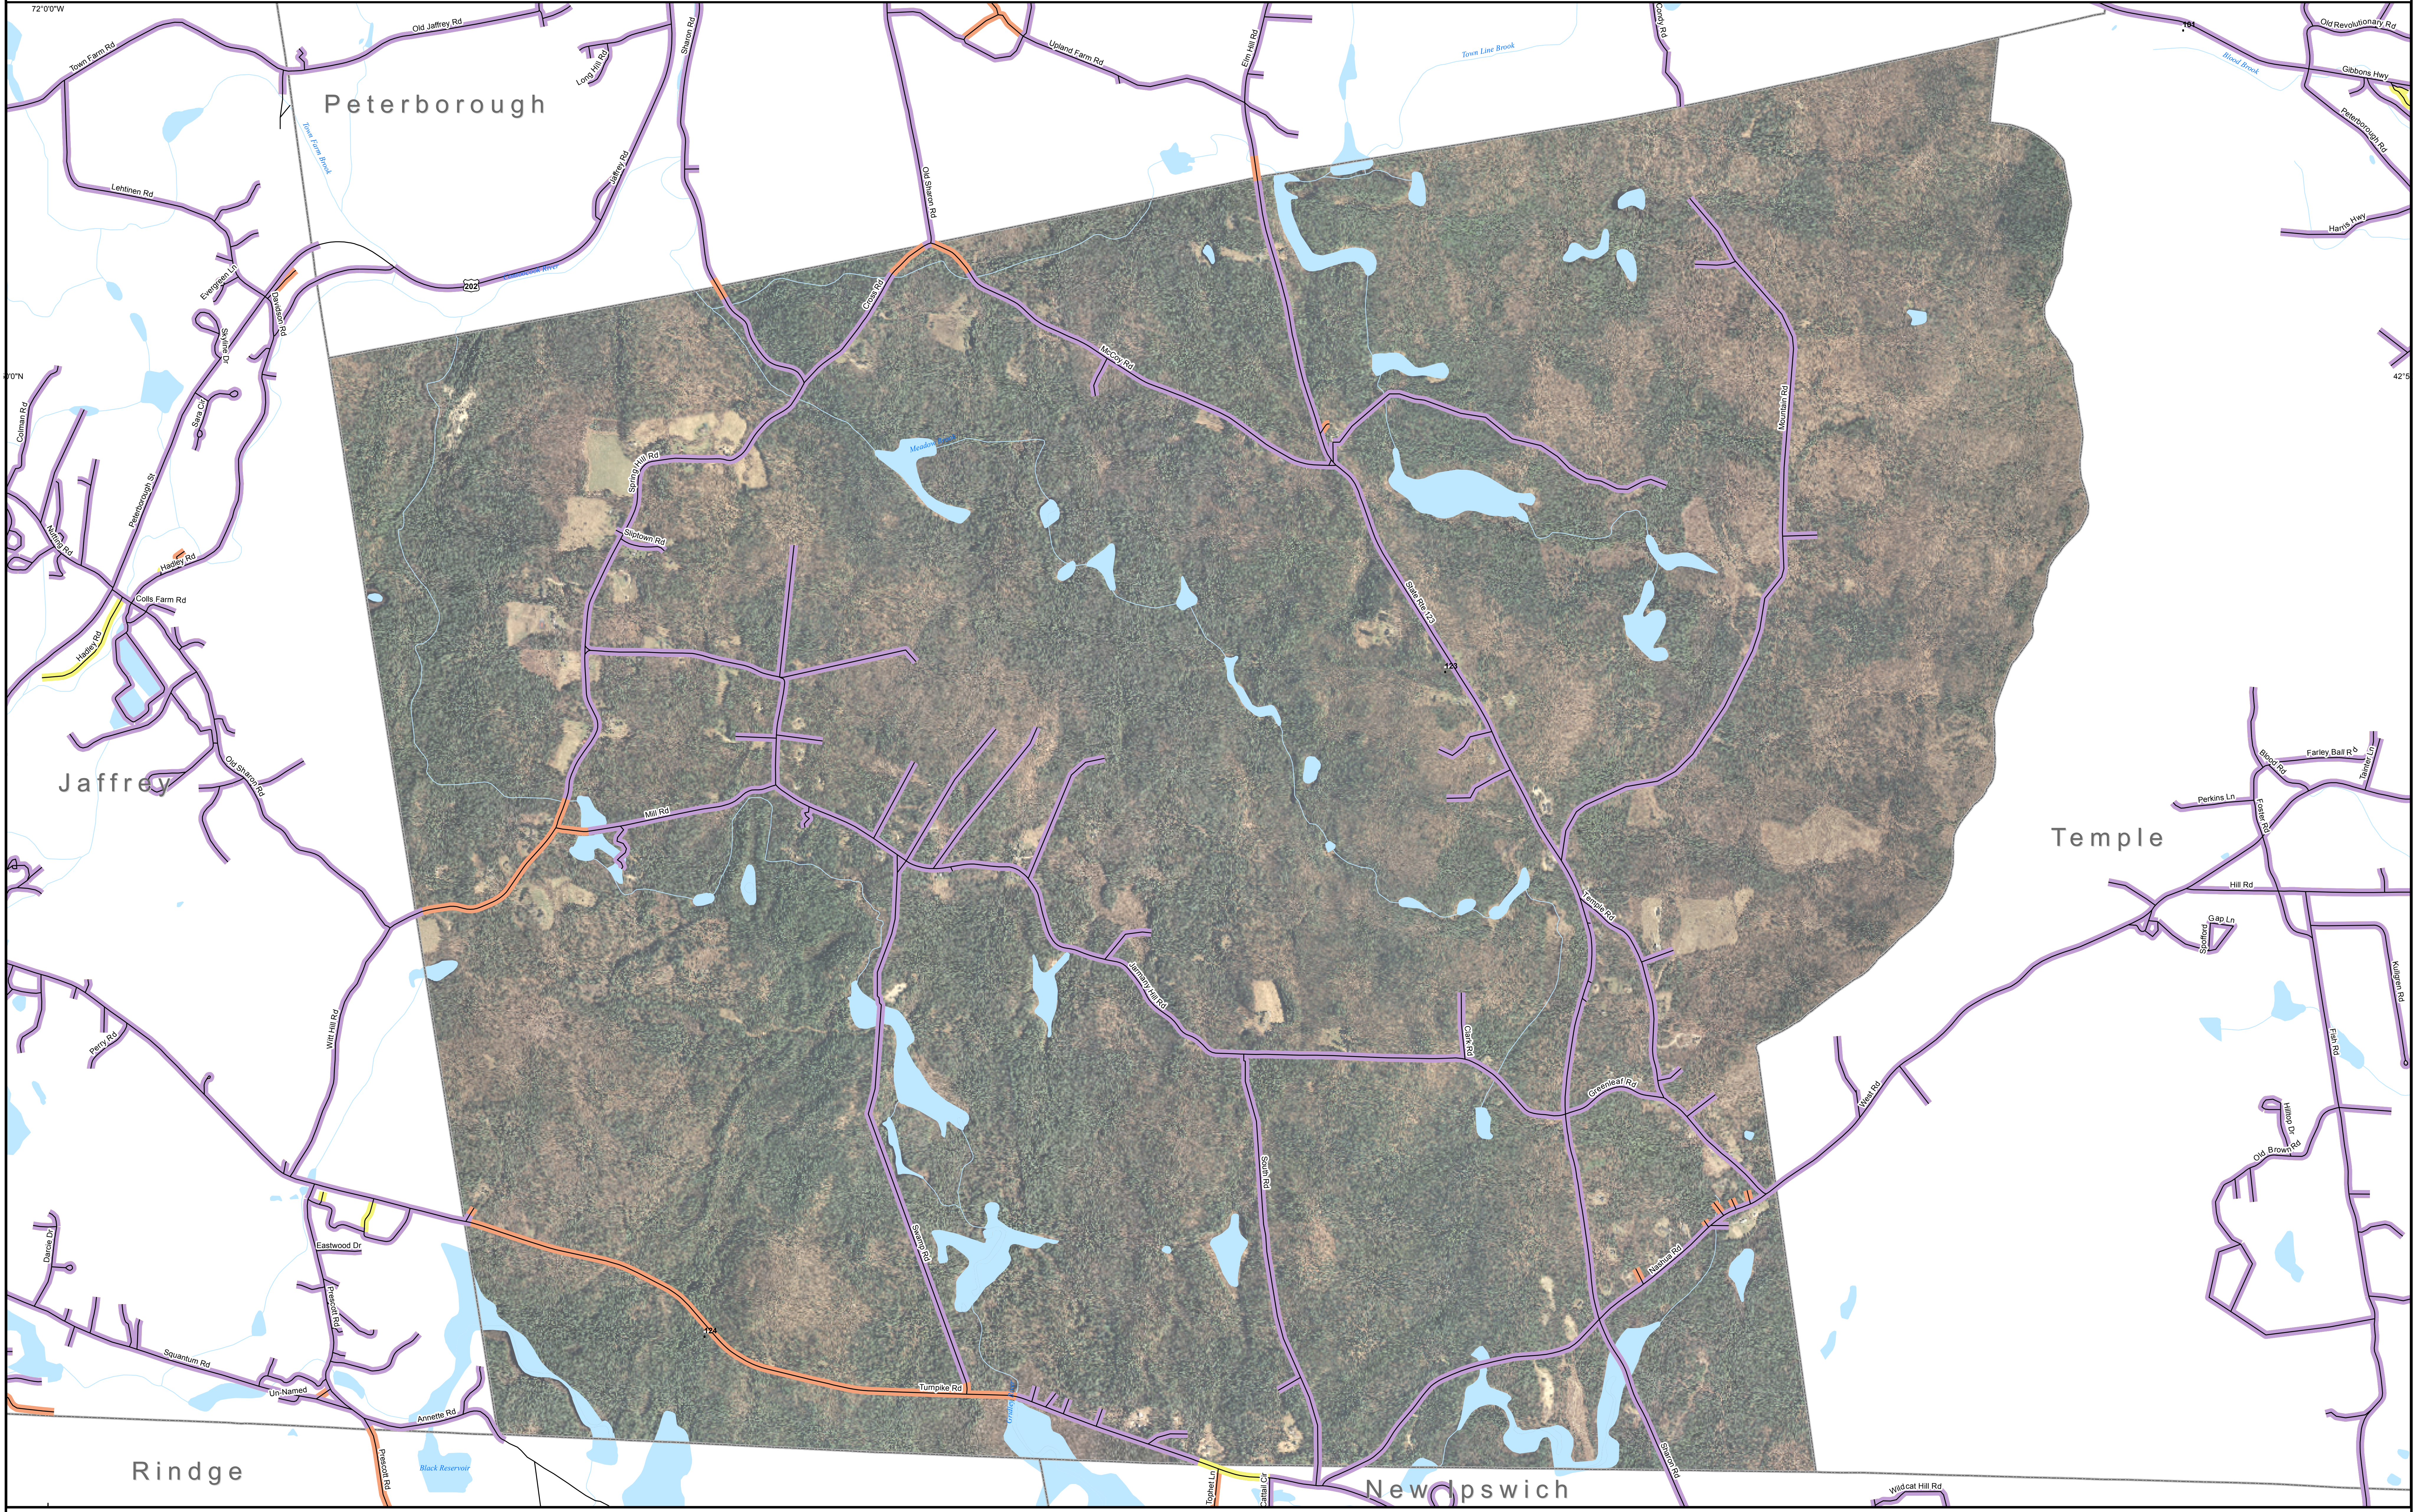

# DSL & Cable Broadband Service Availability Town of Sharon

MAP REVIEW:

Name:	Phone:	Email:
Title:	Organization:	Date:
Number of changes:	Comments (please attach separate sheet if needed):	

- Map Key**
- Roads served by DSL and cable
  - Roads served by cable only
  - Roads served by DSL only

This map displays broadband access information submitted to the NH Broadband Mapping & Planning Program (NHBMPP) as of March 31, 2013. The map has been generated for the sole purpose of verifying locations of DSL and cable broadband services in each town in New Hampshire.