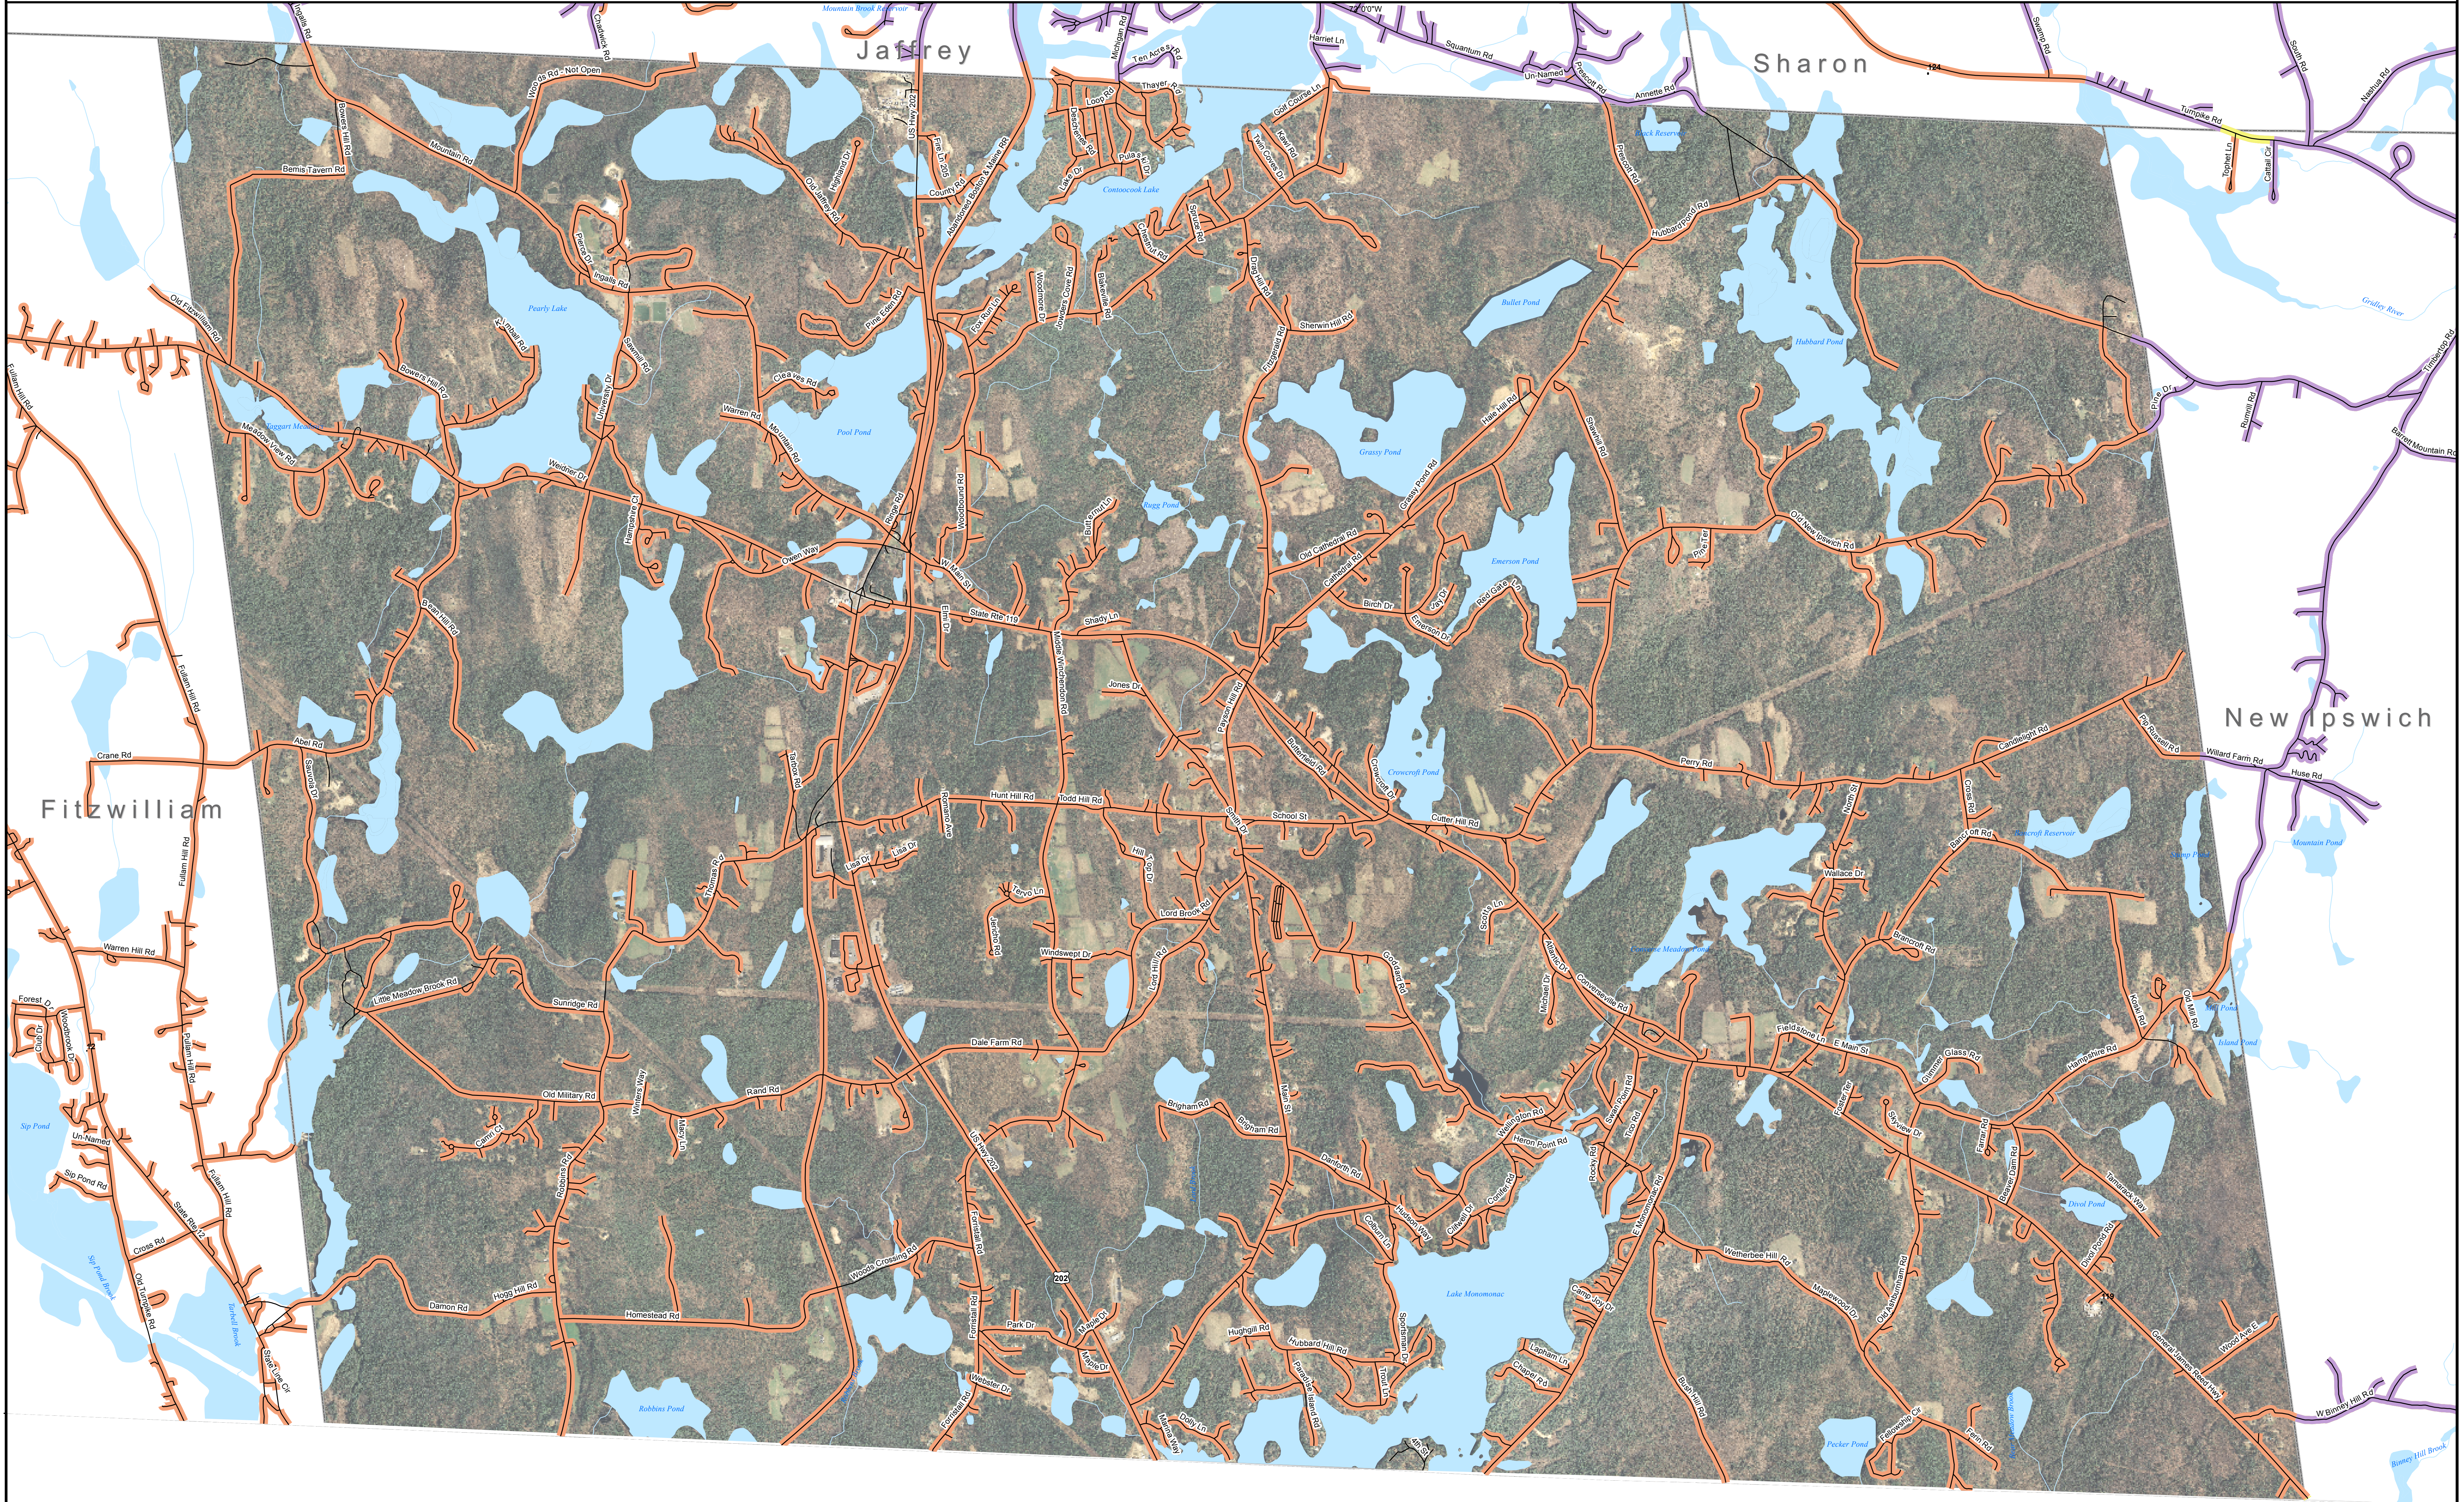

DSL & Cable Broadband Service Availability Town of Rindge

MAP REVIEW:		Name:	Phone:
Title:		Organization:	Date:
Number of changes:		Comments (please attach separate sheet if needed):	

Map Key

- Roads served by DSL and cable
- Roads served by cable only
- Roads served by DSL only

This map displays broadband access information submitted to the NH Broadband Mapping & Planning Program (NHBMPP) as of March 31, 2013. The map has been generated for the sole purpose of verifying locations of DSL and cable broadband services in each town in New Hampshire.