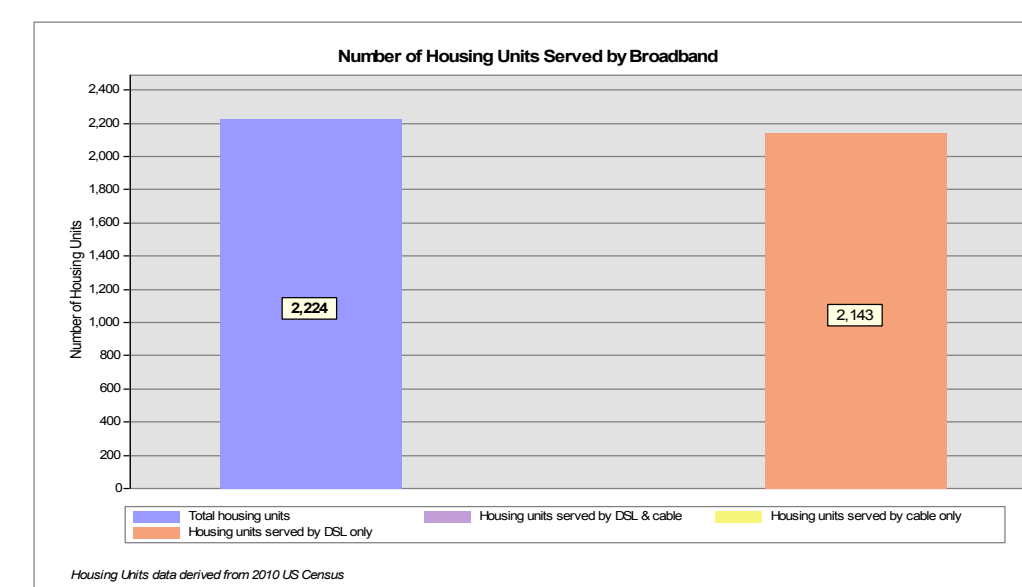

Broadband is defined as access that is at least **768 kbps downstream** and **200 kbps upstream**.
For more information on this project, please visit the NHBMPP web site at: iwantbroadbandnh.org

Provider Name	Technology
Comcast	Cable
FairPoint Communications, Inc.	DSL