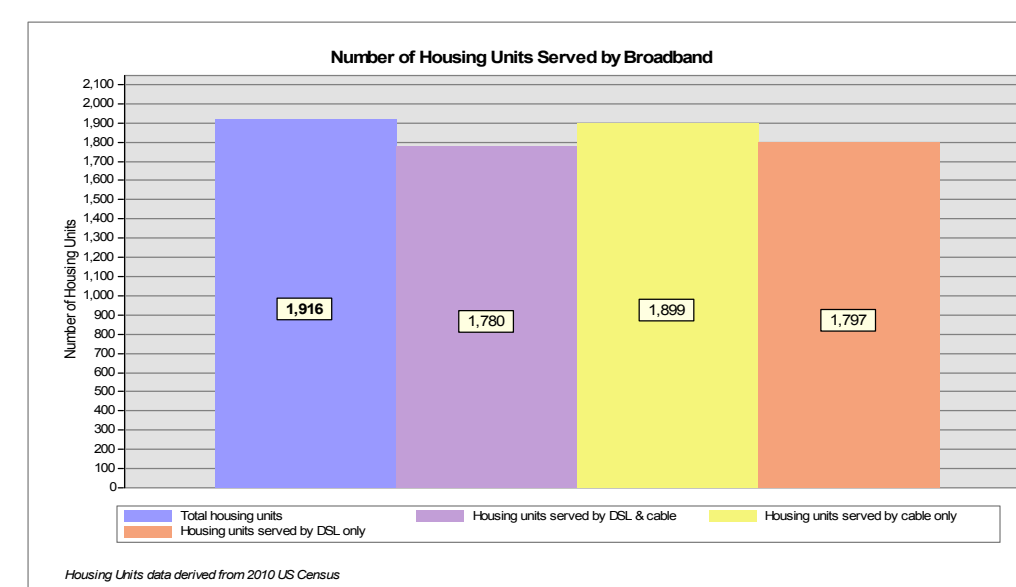

Broadband is defined as access that is at least **768 kbps downstream** and **200 kbps upstream**.
For more information on this project, please visit the NHBMPP web site at: iwantbroadbandnh.org

Provider Name	Technology
Comcast	Cable
FairPoint Communications, Inc.	DSL