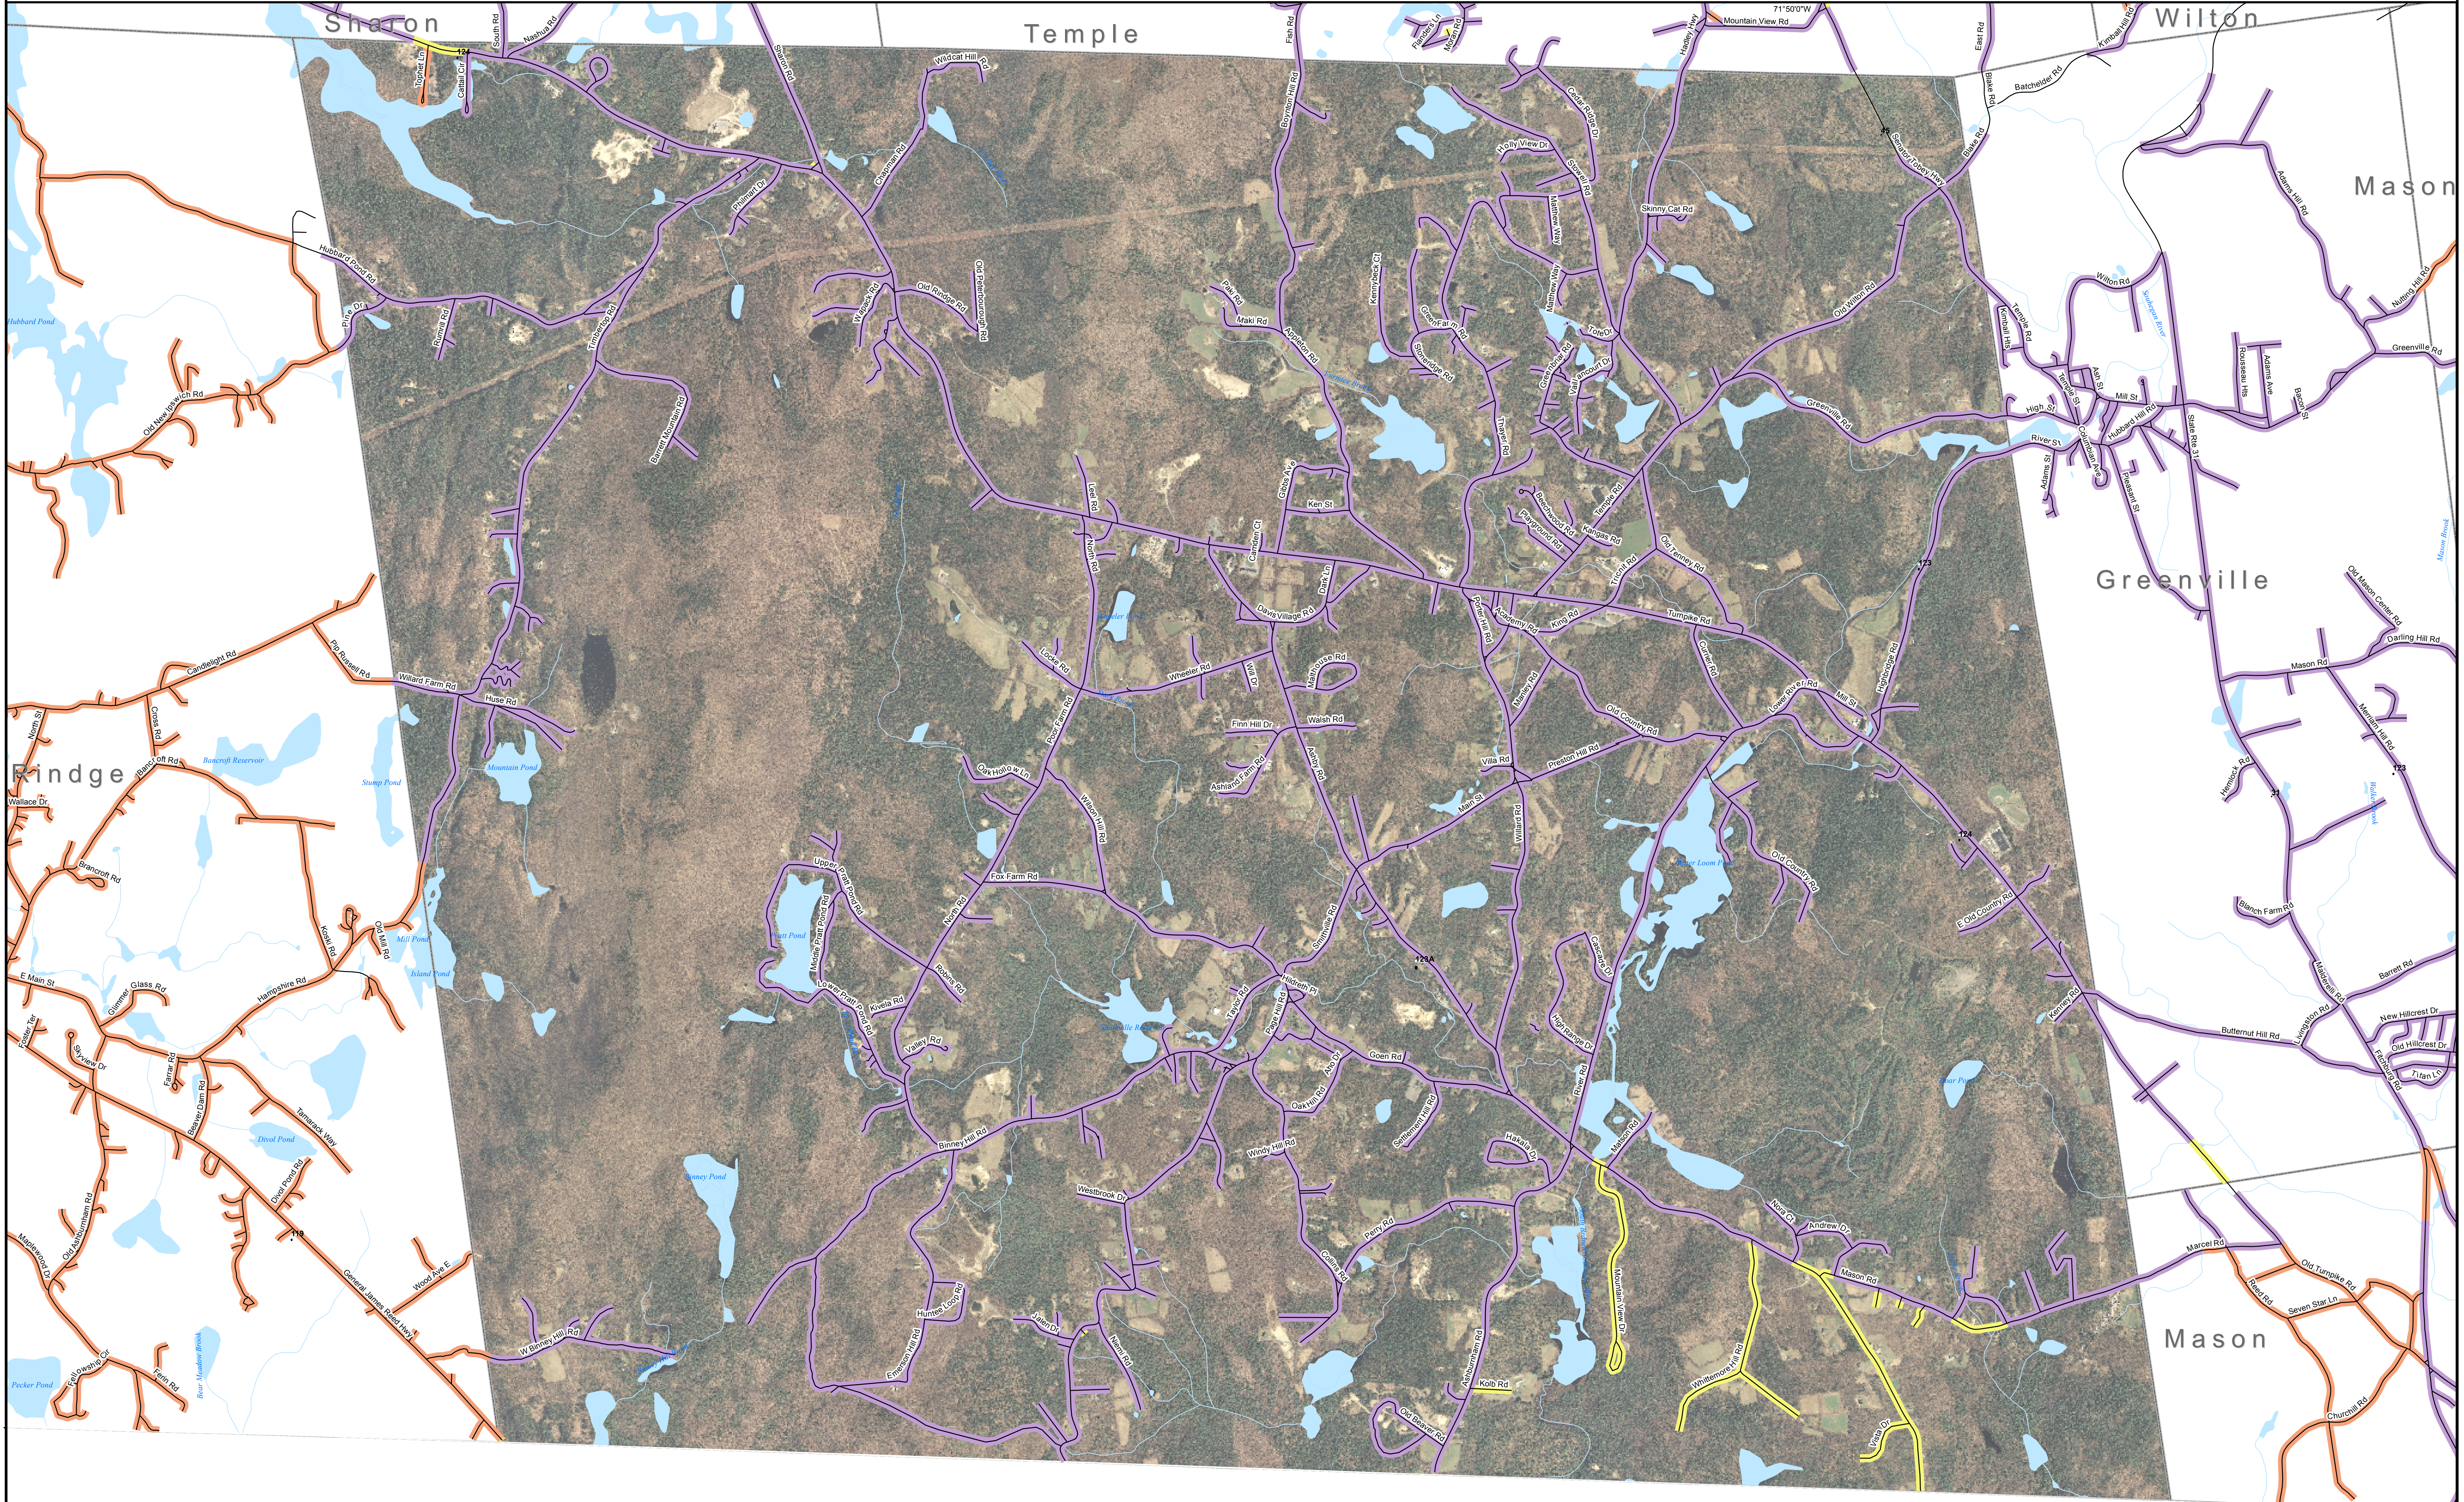

- Map Key**
- Roads served by DSL and cable
 - Roads served by cable only
 - Roads served by DSL only

This map displays broadband access information submitted to the NH Broadband Mapping & Planning Program (NHBMPP) as of March 31, 2013. The map has been generated for the sole purpose of verifying locations of DSL and cable broadband services in each town in New Hampshire.

Broadband is defined as access that is at least **768 kbps downstream** and **200 kbps upstream**.
For more information on this project, please visit the NHBMPP web site at: iwantbroadbandnh.org

Provider Name	Technology
Comcast	Cable
FairPoint Communications, Inc.	DSL