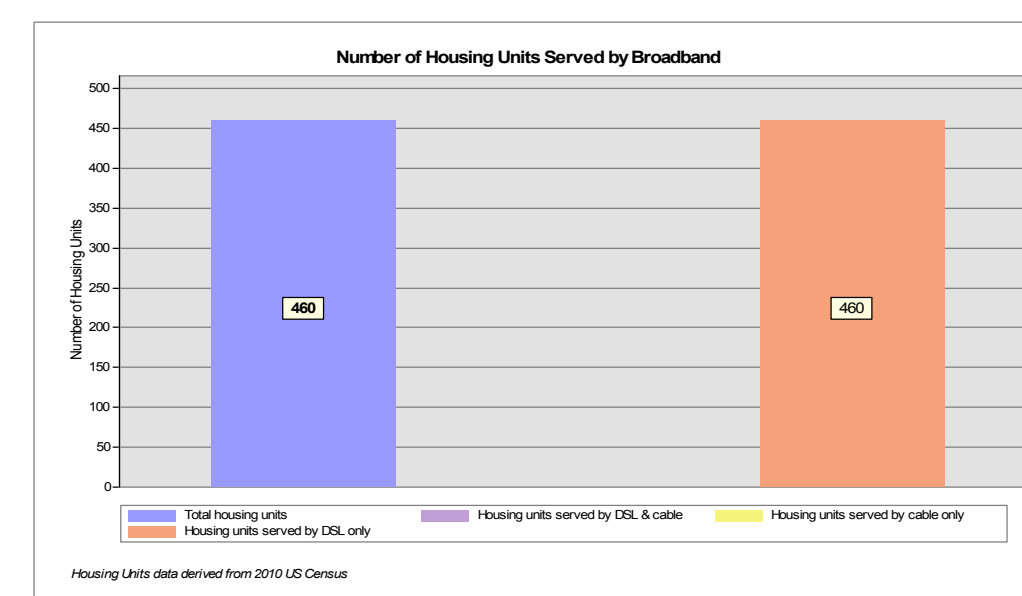

Broadband is defined as access that is at least **768 kbps downstream** and **200 kbps upstream**.

For more information on this project, please visit the NHBMPP web site at: iwantbroadbandnh.org

Provider Name	Technology
Comcast	Cable
FairPoint Communications, Inc.	DSL
Granite State Telephone	DSL
TDS TELECOM	DSL