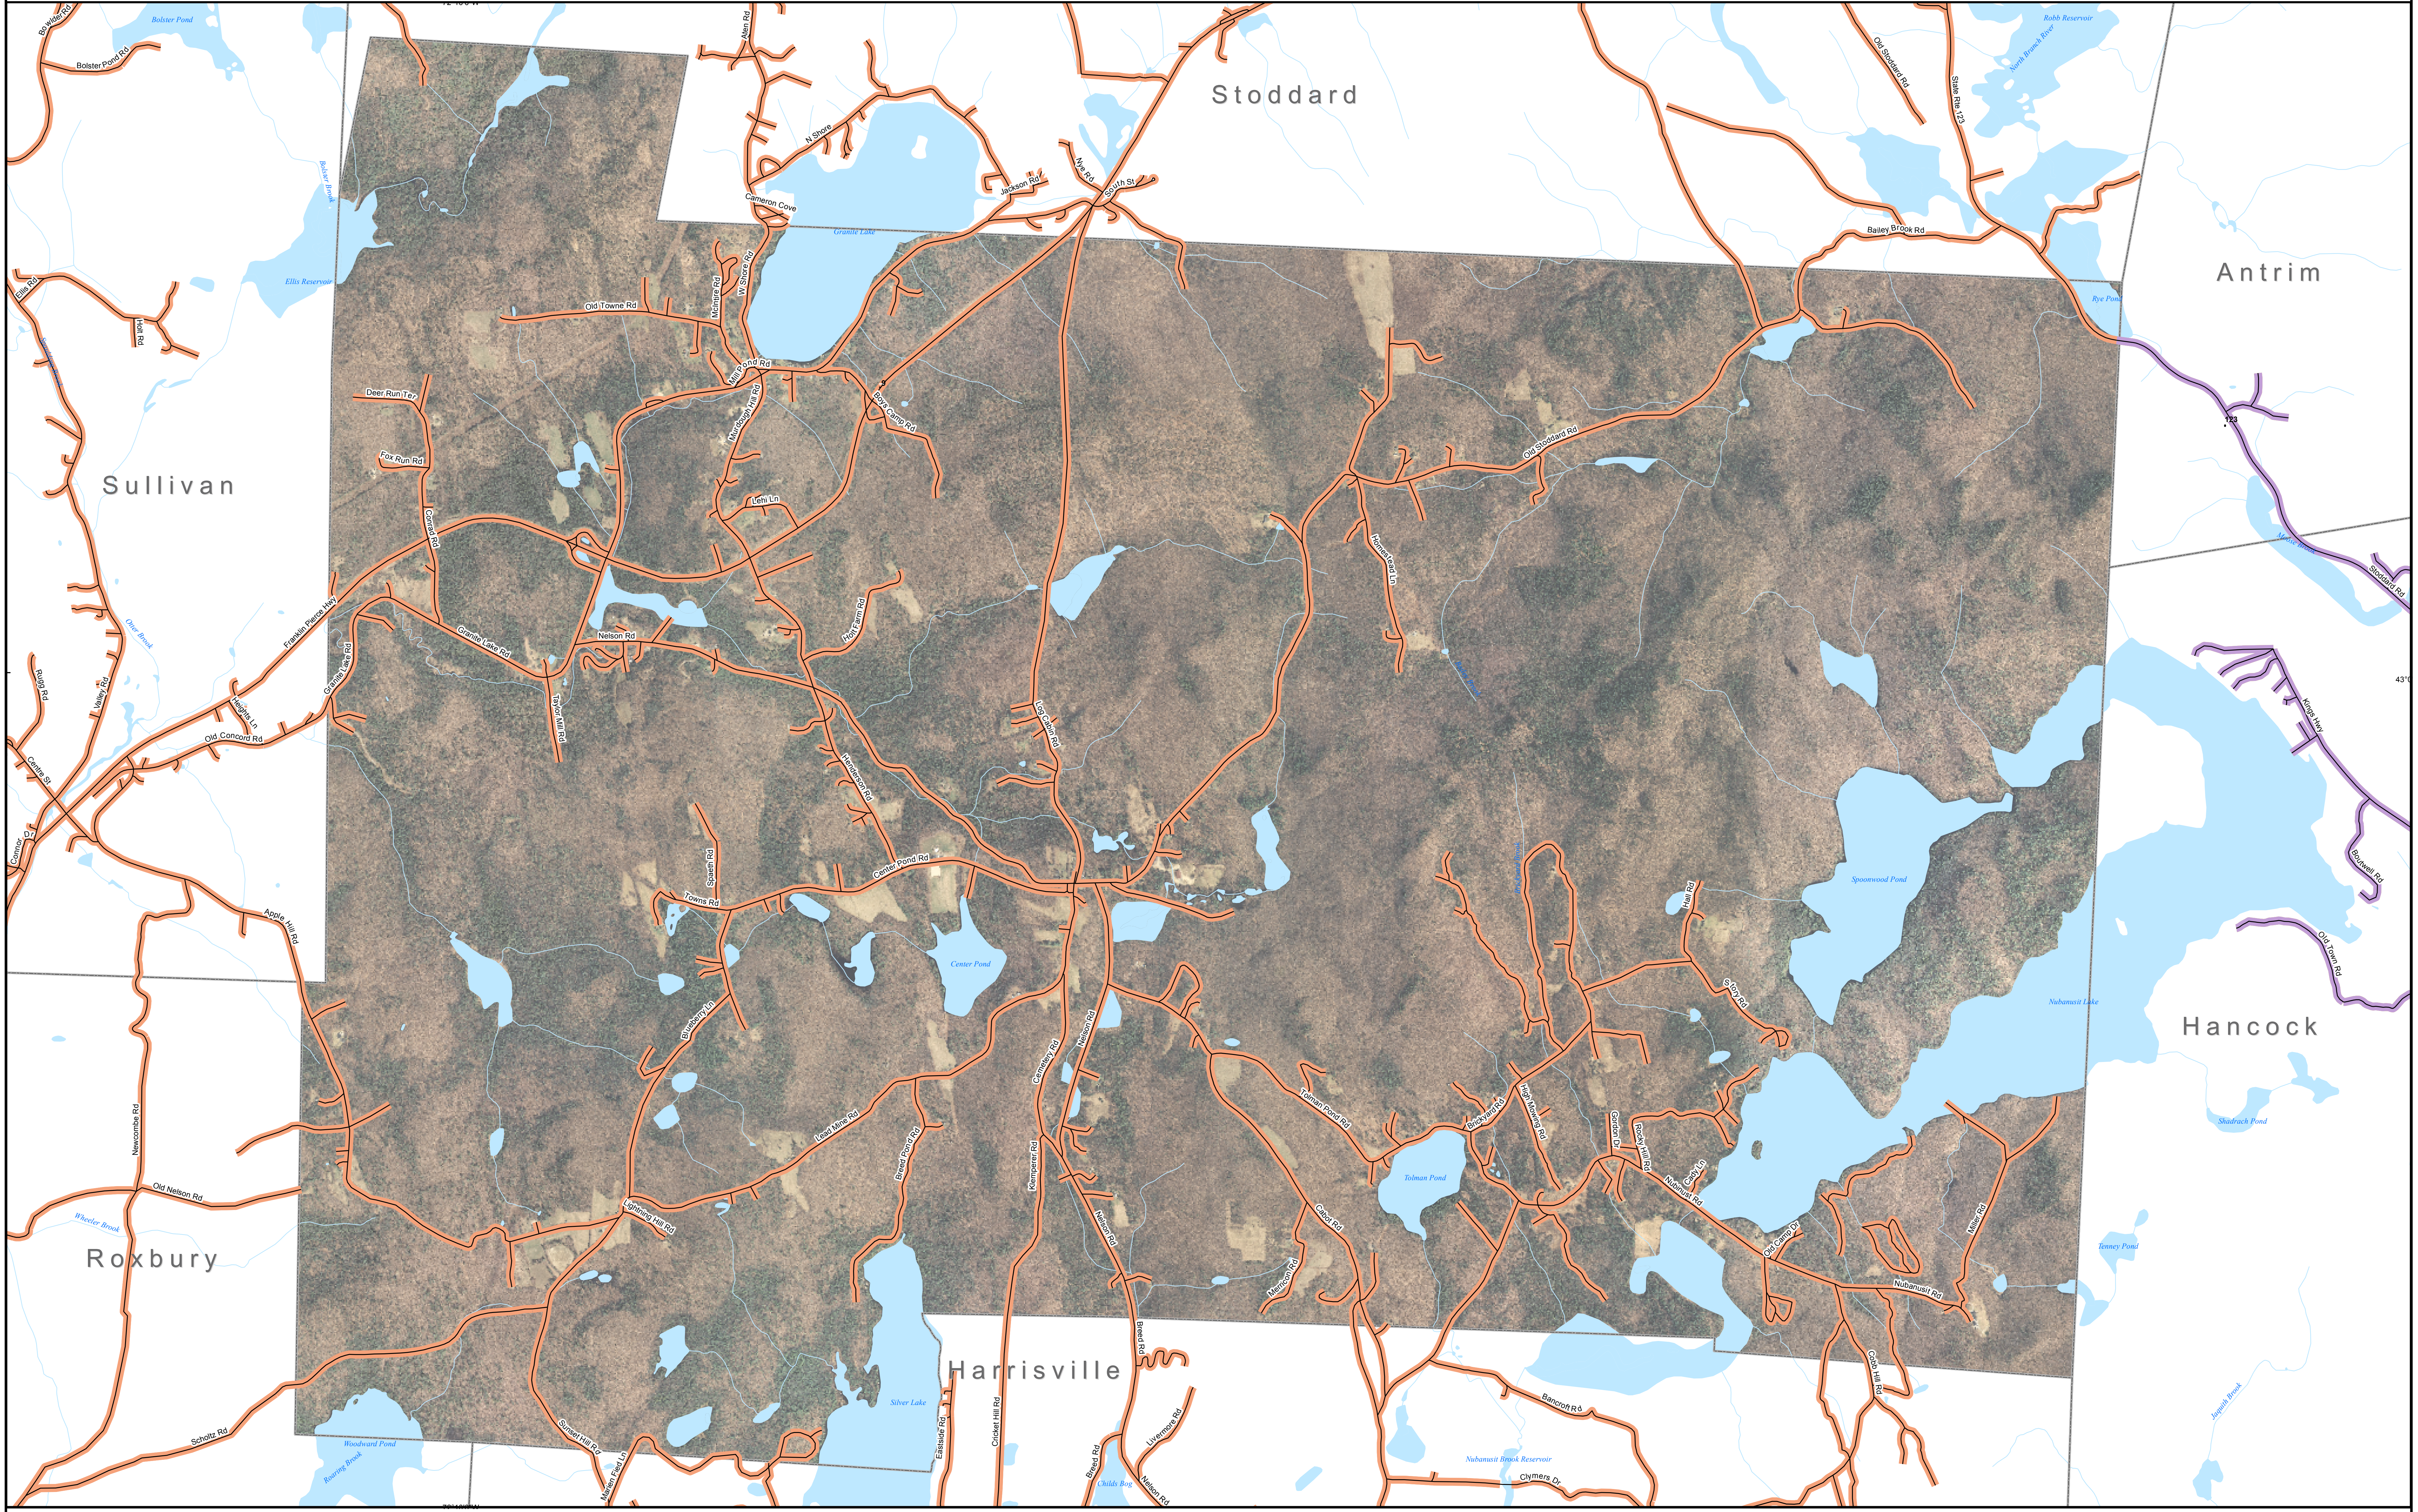

- Map Key**
- Roads served by DSL and cable
 - Roads served by cable only
 - Roads served by DSL only

This map displays broadband access information submitted to the NH Broadband Mapping & Planning Program (NHBMPP) as of March 31, 2013. The map has been generated for the sole purpose of verifying locations of DSL and cable broadband services in each town in New Hampshire.