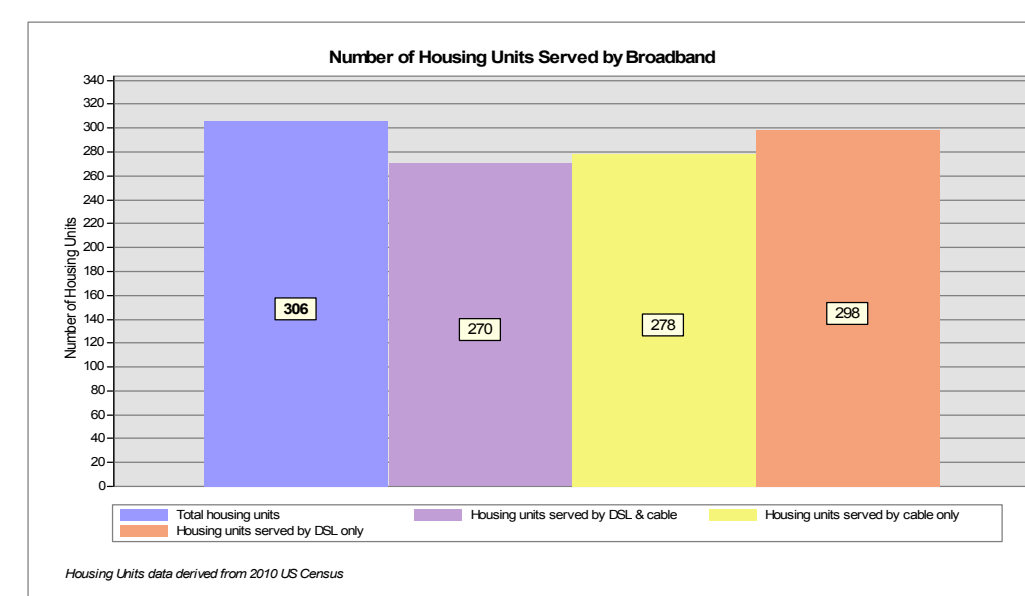

Provider Name	Technology
Comcast	Cable
FairPoint Communications, Inc.	DSL
G4 Communications	DSL