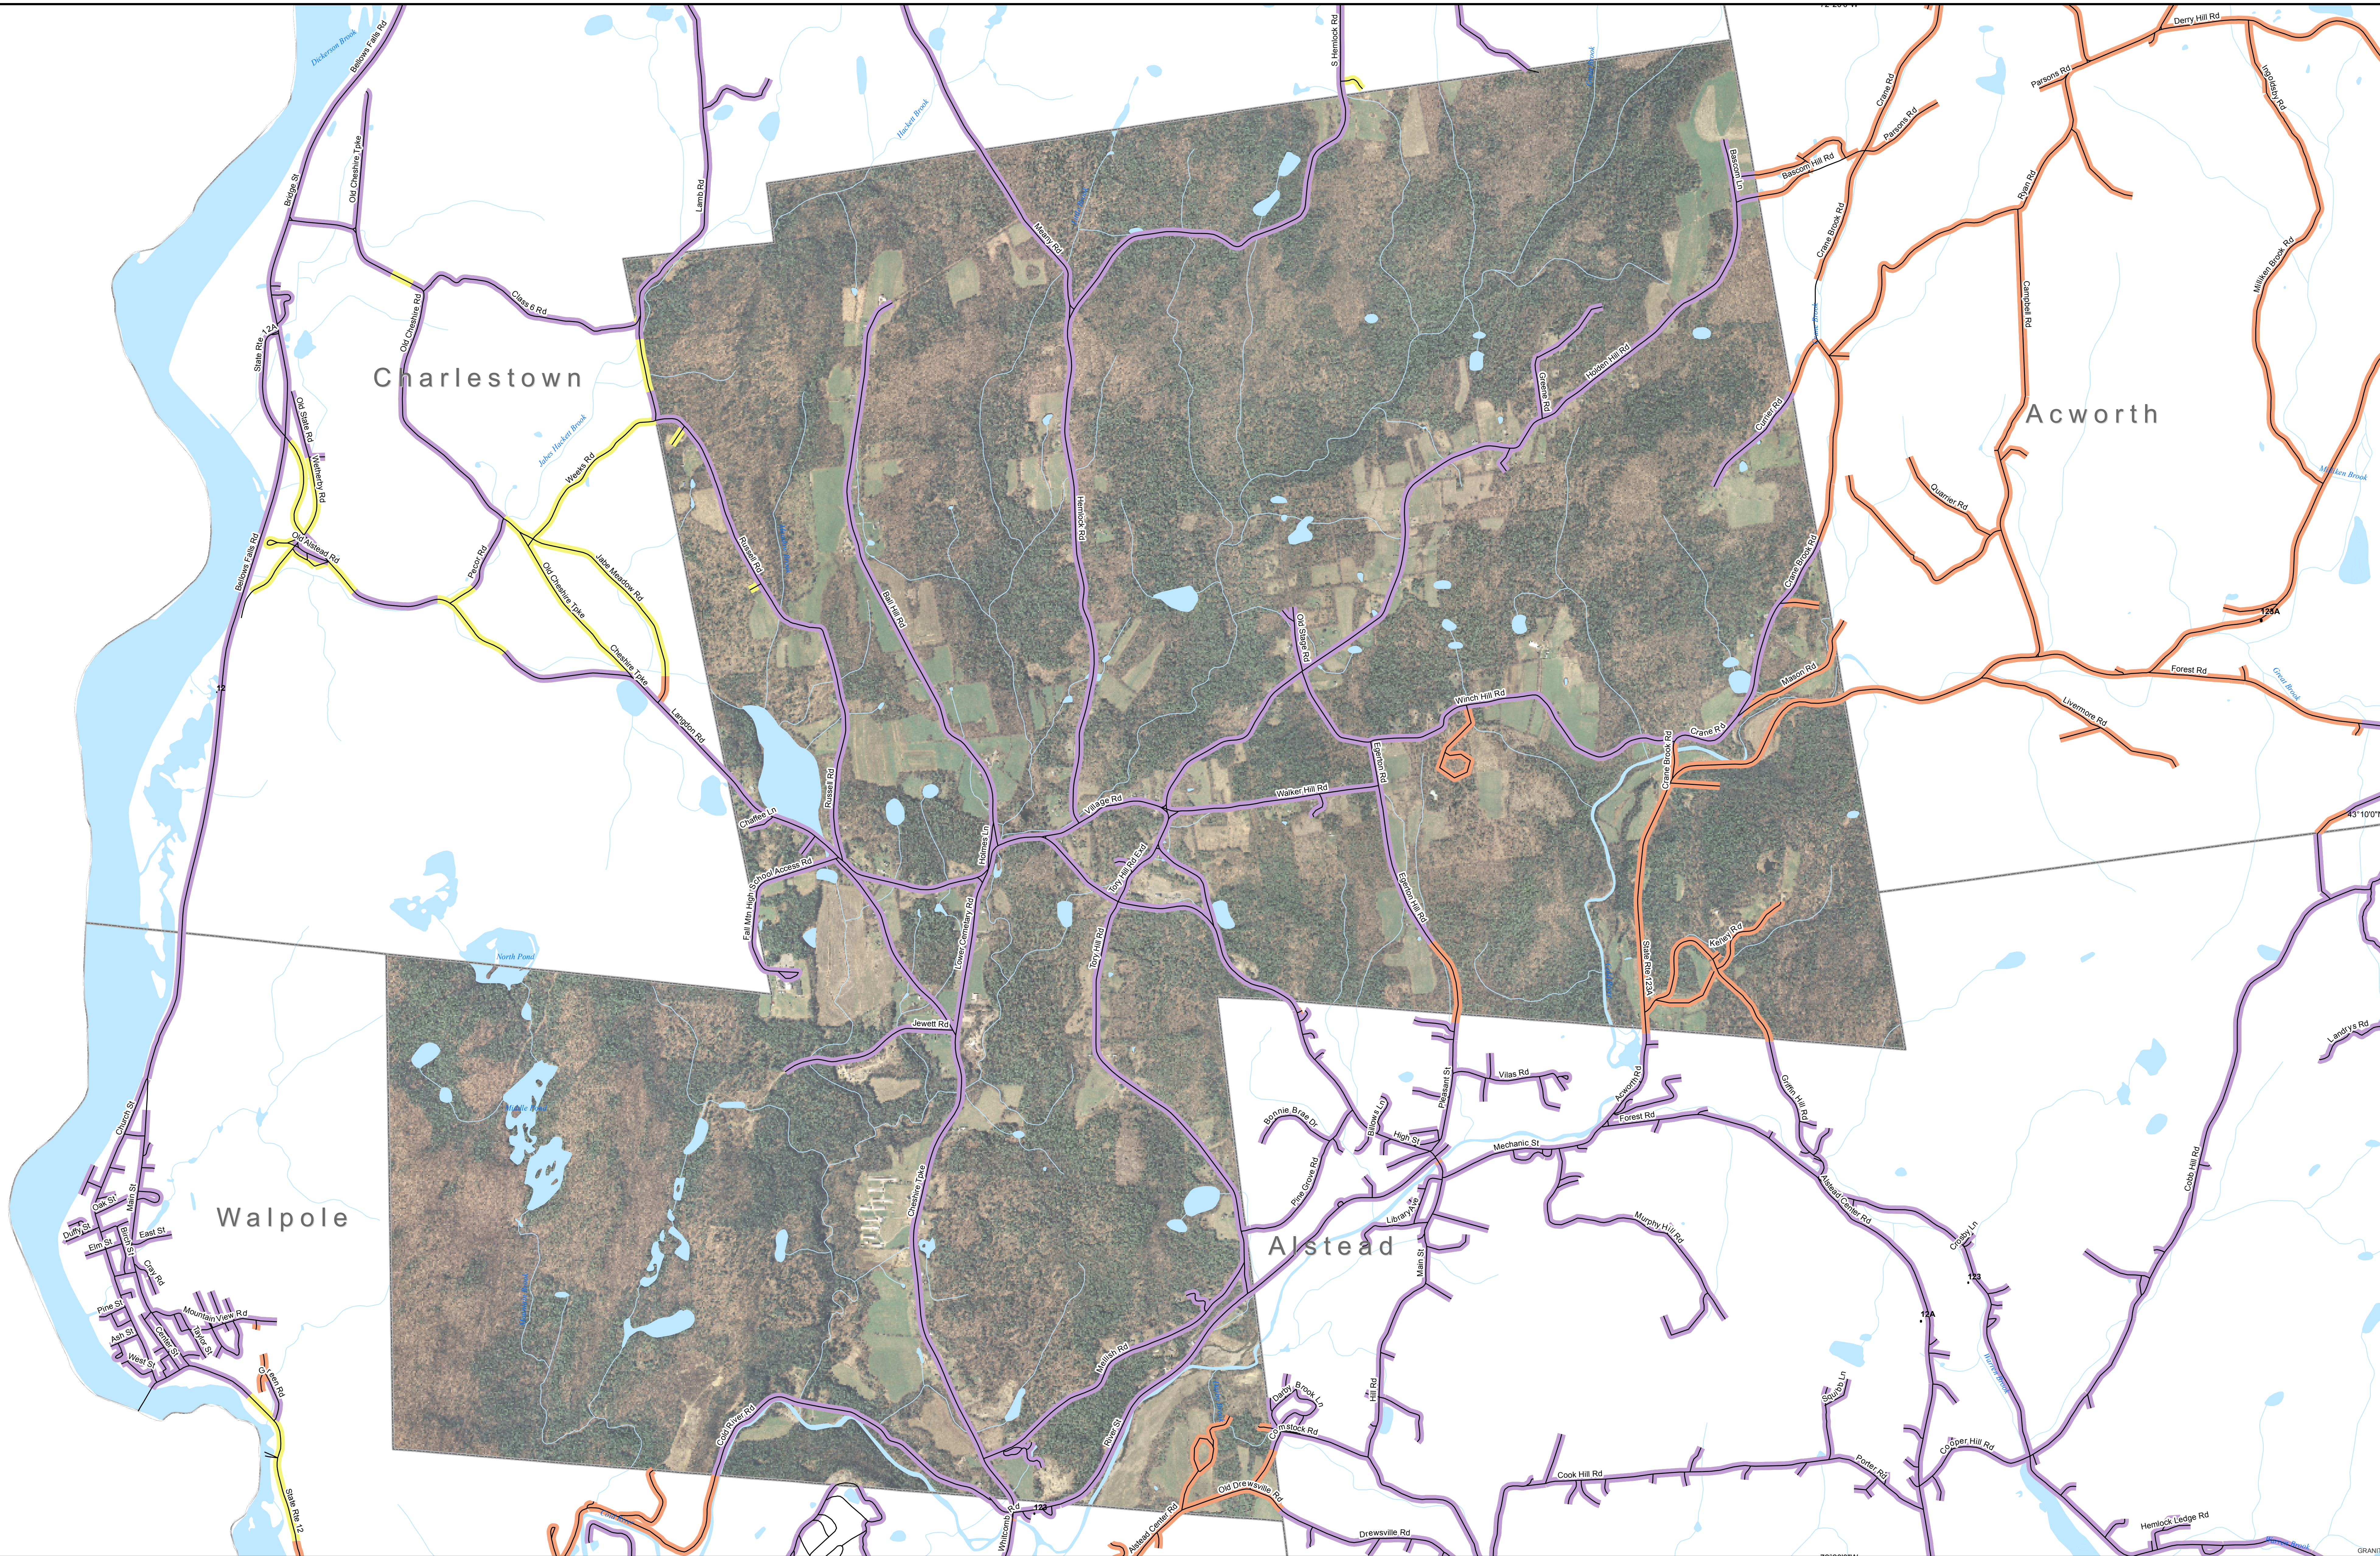

DSL & Cable Broadband Service Availability Town of Langdon

MAP REVIEW:		Name:		Email:	
Title:		Phone:		Date:	
Organization:		Number of changes:			
Comments (please attach separate sheet if needed):					

Map Key

- Roads served by DSL and cable
- Roads served by cable only
- Roads served by DSL only

This map displays broadband access information submitted to the NH Broadband Mapping & Planning Program (NHBMPP) as of March 31, 2013. The map has been generated for the sole purpose of verifying locations of DSL and cable broadband services in each town in New Hampshire.