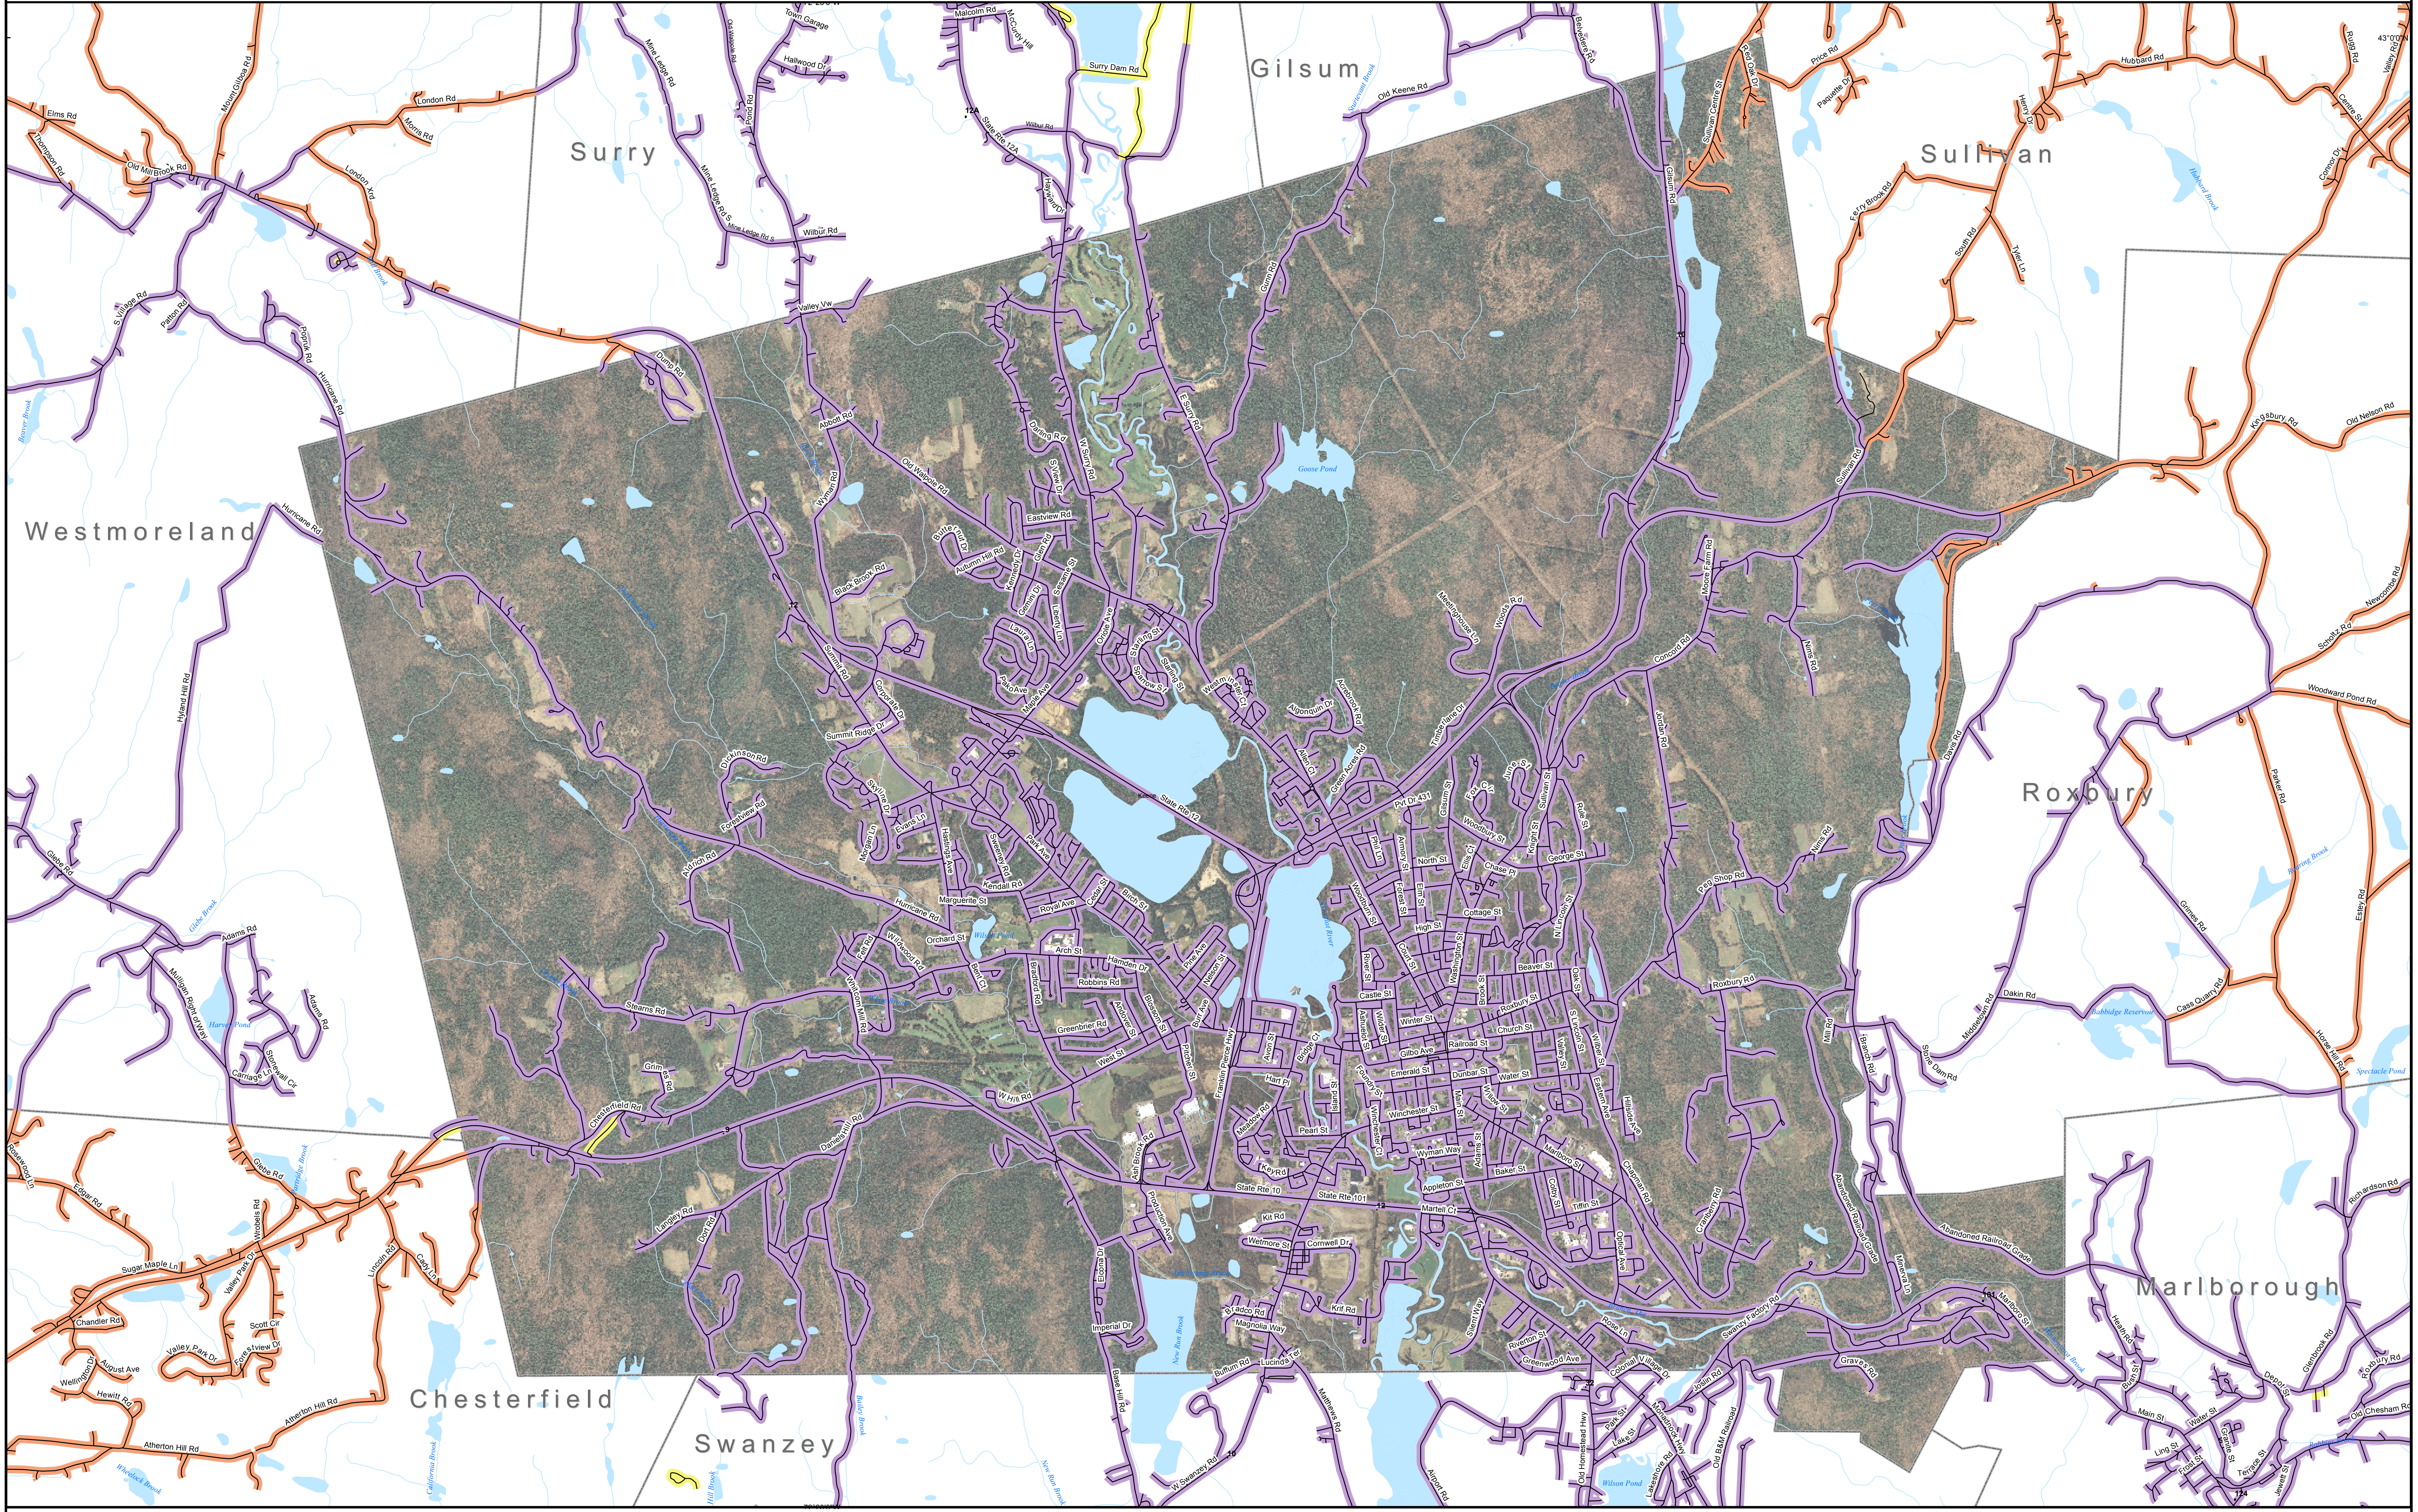

DSL & Cable Broadband Service Availability City of Keene

MAP REVIEW:

Name:		Email:	
Title:		Phone:	
Organization:		Date:	
Number of changes:			
Comments (please attach separate sheet if needed):			

- Map Key**
- Roads served by DSL and cable
 - Roads served by cable only
 - Roads served by DSL only

This map displays broadband access information submitted to the NH Broadband Mapping & Planning Program (NHBMP) as of March 31, 2013. The map has been generated for the sole purpose of verifying locations of DSL and cable broadband services in each town in New Hampshire.

Broadband is defined as access that is at least **768 kbps downstream** and **200 kbps upstream**.

For more information on this project, please visit the NHBMP web site at: iwantbroadbandnh.org

- Provider Name**
- FairPoint Communications, Inc.
 - G4 Communications
 - Granite State Telephone
 - OTT Communications
 - Sovernet Communications
 - TIME WARNER CABLE