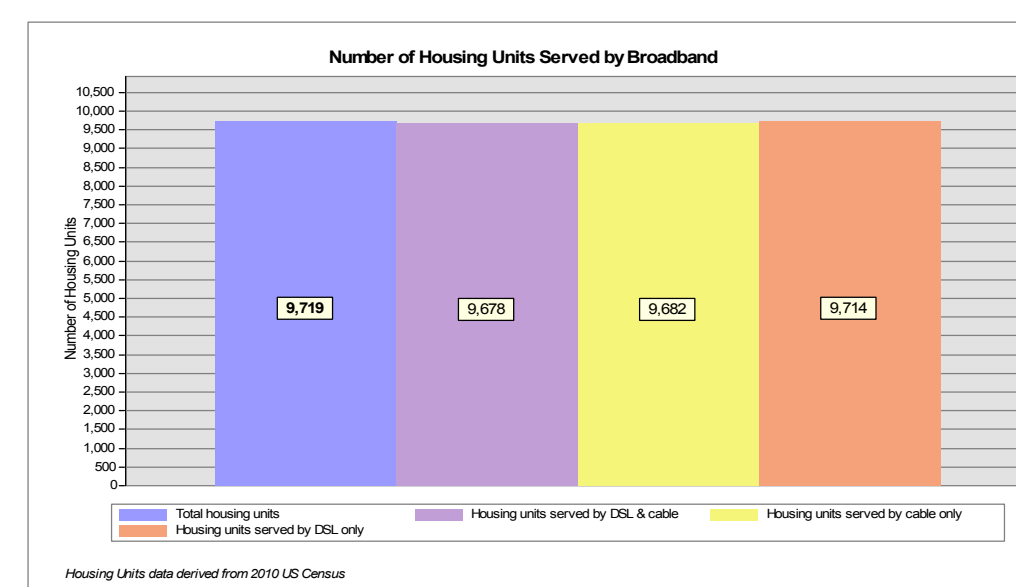

Broadband is defined as access that is at least **768 kbps downstream** and **200 kbps upstream**.

For more information on this project, please visit the NHBMP web site at: iwantbroadbandnh.org

- Provider Name**
- FairPoint Communications, Inc.
 - G4 Communications
 - Granite State Telephone
 - OTT Communications
 - Sovernet Communications
 - TIME WARNER CABLE