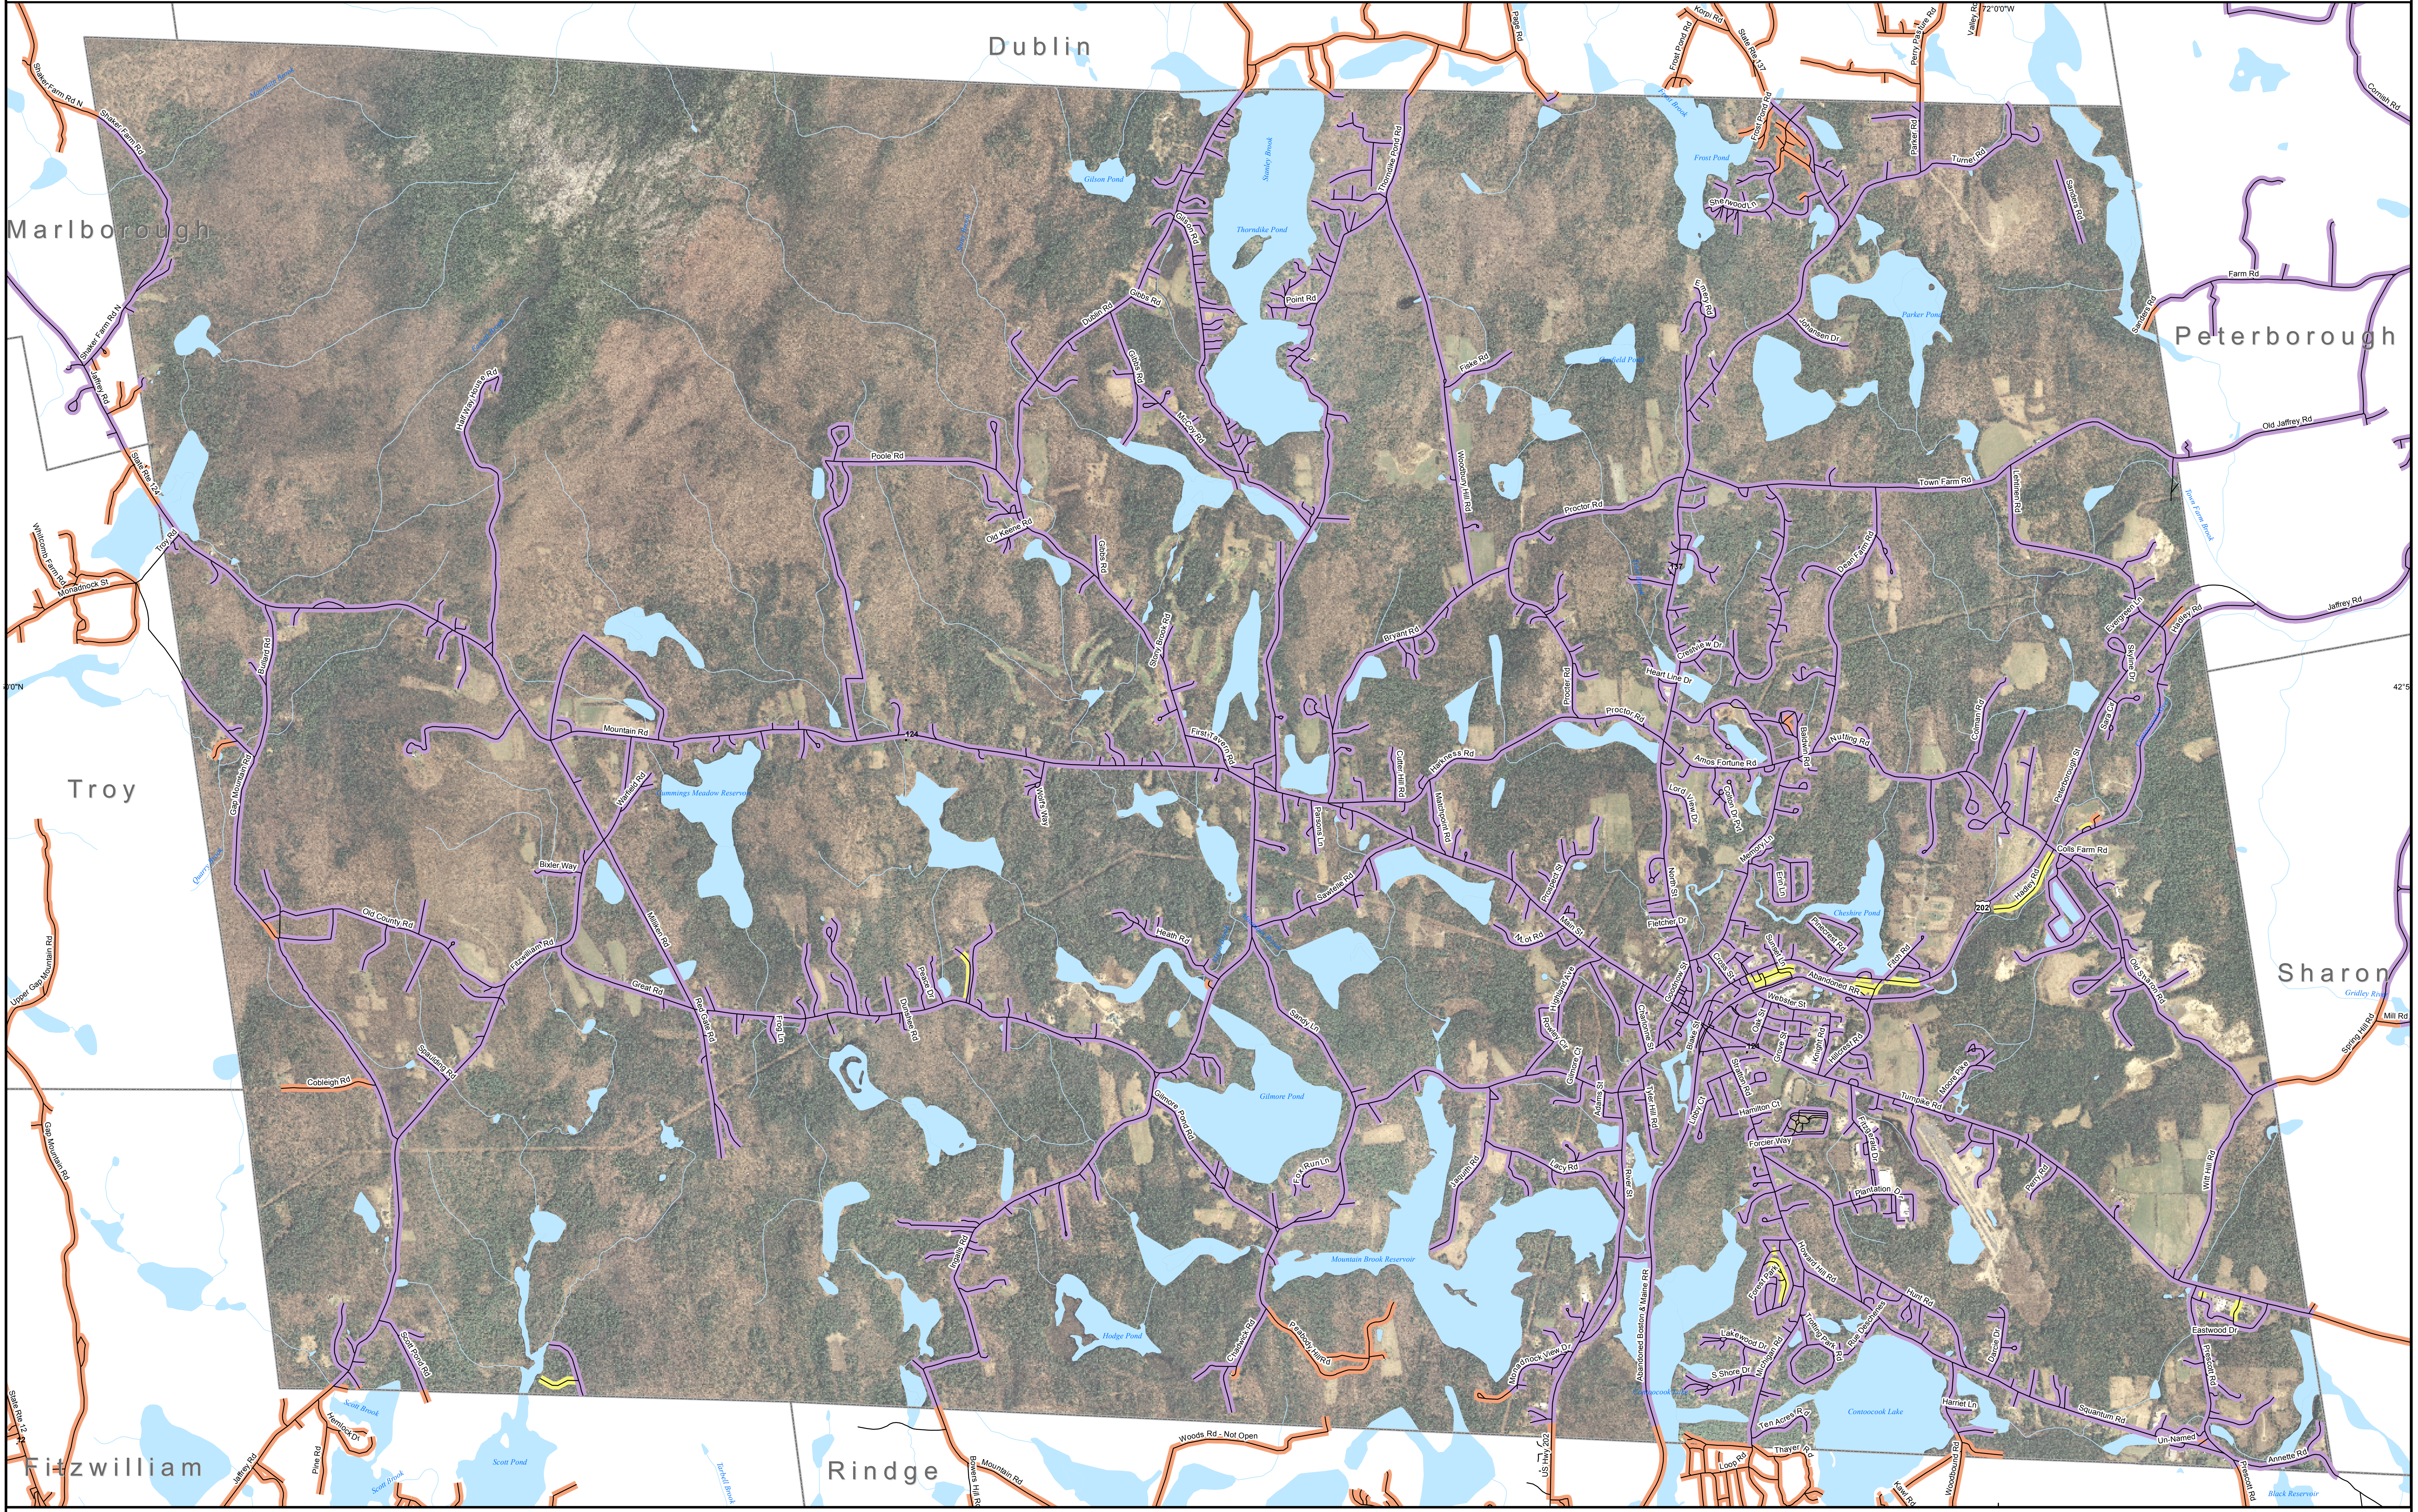

DSL & Cable Broadband Service Availability Town of Jaffrey

MAP REVIEW:

Name:		Email:	
Title:		Phone:	
Organization:		Date:	
Number of changes:		Comments (please attach separate sheet if needed):	

Map Key

- Roads served by DSL and cable
- Roads served by cable only
- Roads served by DSL only

This map displays broadband access information submitted to the NH Broadband Mapping & Planning Program (NHBMP) as of March 31, 2013. The map has been generated for the sole purpose of verifying locations of DSL and cable broadband services in each town in New Hampshire.

Broadband is defined as access that is at least **768 kbps downstream** and **200 kbps upstream**.

For more information on this project, please visit the NHBMP web site at: iwantbroadbandnh.org

Provider Name	Technology
Comcast	Cable
FairPoint Communications, Inc.	DSL
G4 Communications	DSL
Granite State Telephone	DSL
TIME WARNER CABLE	Cable