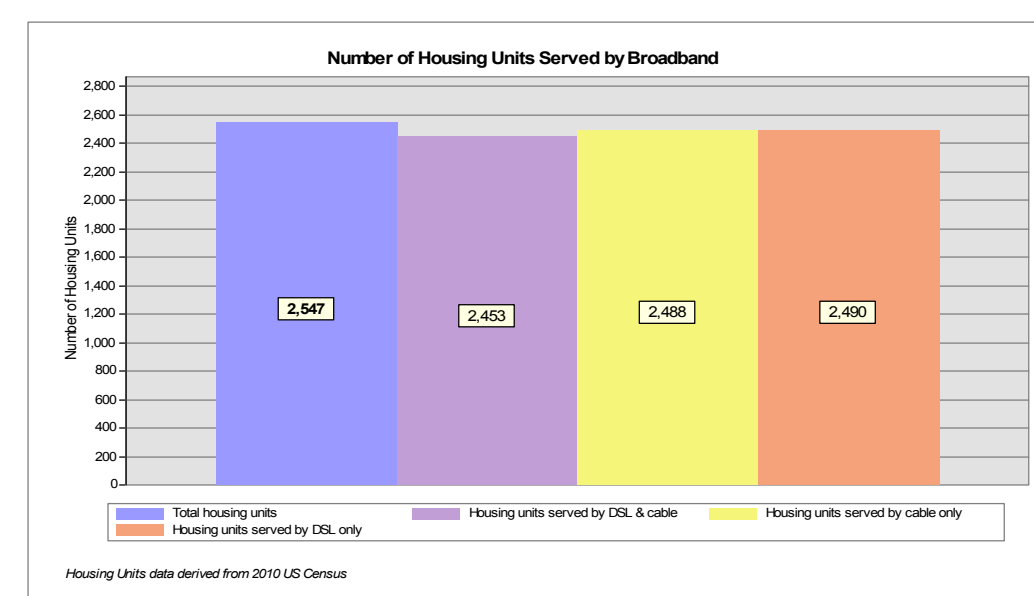

Broadband is defined as access that is at least **768 kbps downstream** and **200 kbps upstream**.

For more information on this project, please visit the NHBMP web site at: iwantbroadbandnh.org

Provider Name	Technology
Comcast	Cable
FairPoint Communications, Inc.	DSL
G4 Communications	DSL
Granite State Telephone	DSL
TIME WARNER CABLE	Cable