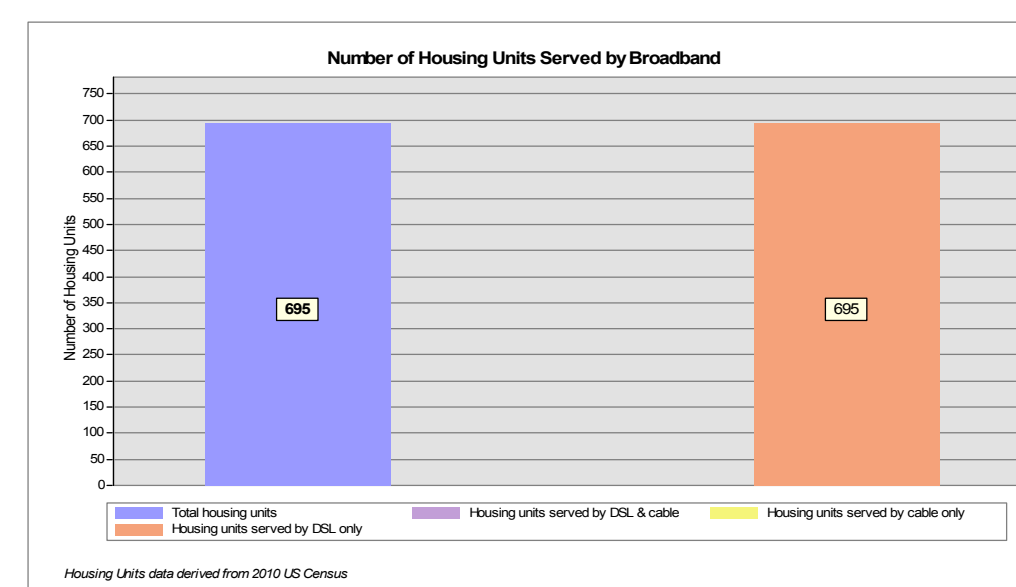

Broadband is defined as access that is at least **768 kbps downstream** and **200 kbps upstream**.

For more information on this project, please visit the NHBMPP web site at: [iwantbroadbandnh.org](http://iwantbroadbandnh.org)