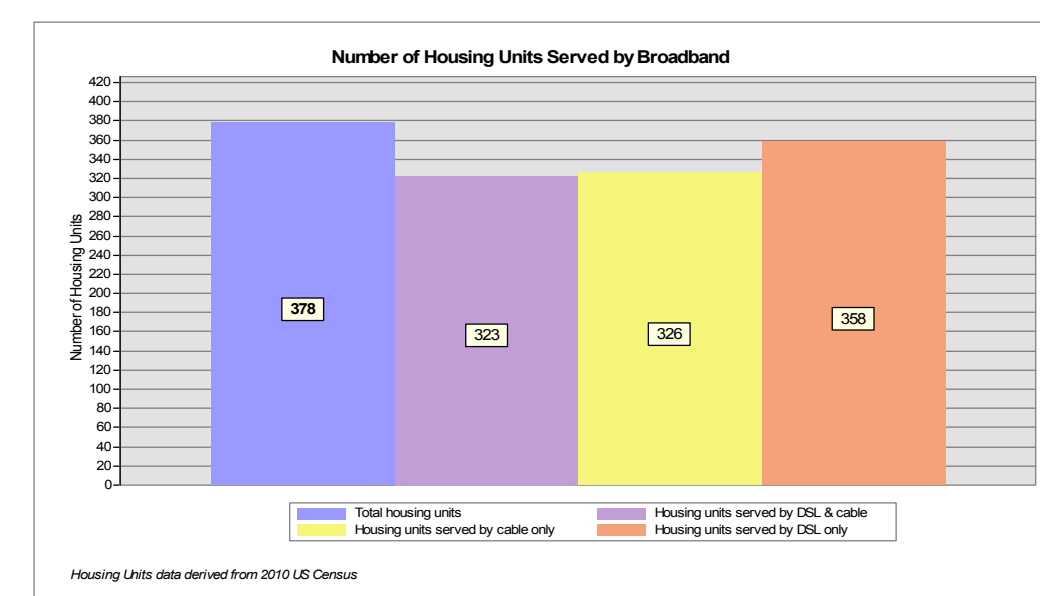

Provider Name	Technology
Comcast	Cable
FairPoint Communications, Inc.	DSL
G4 Communications	DSL
Granite State Telephone	DSL
OTT Communications	DSL
Sovnet Communications	DSL
TIME WARNER CABLE	Cable