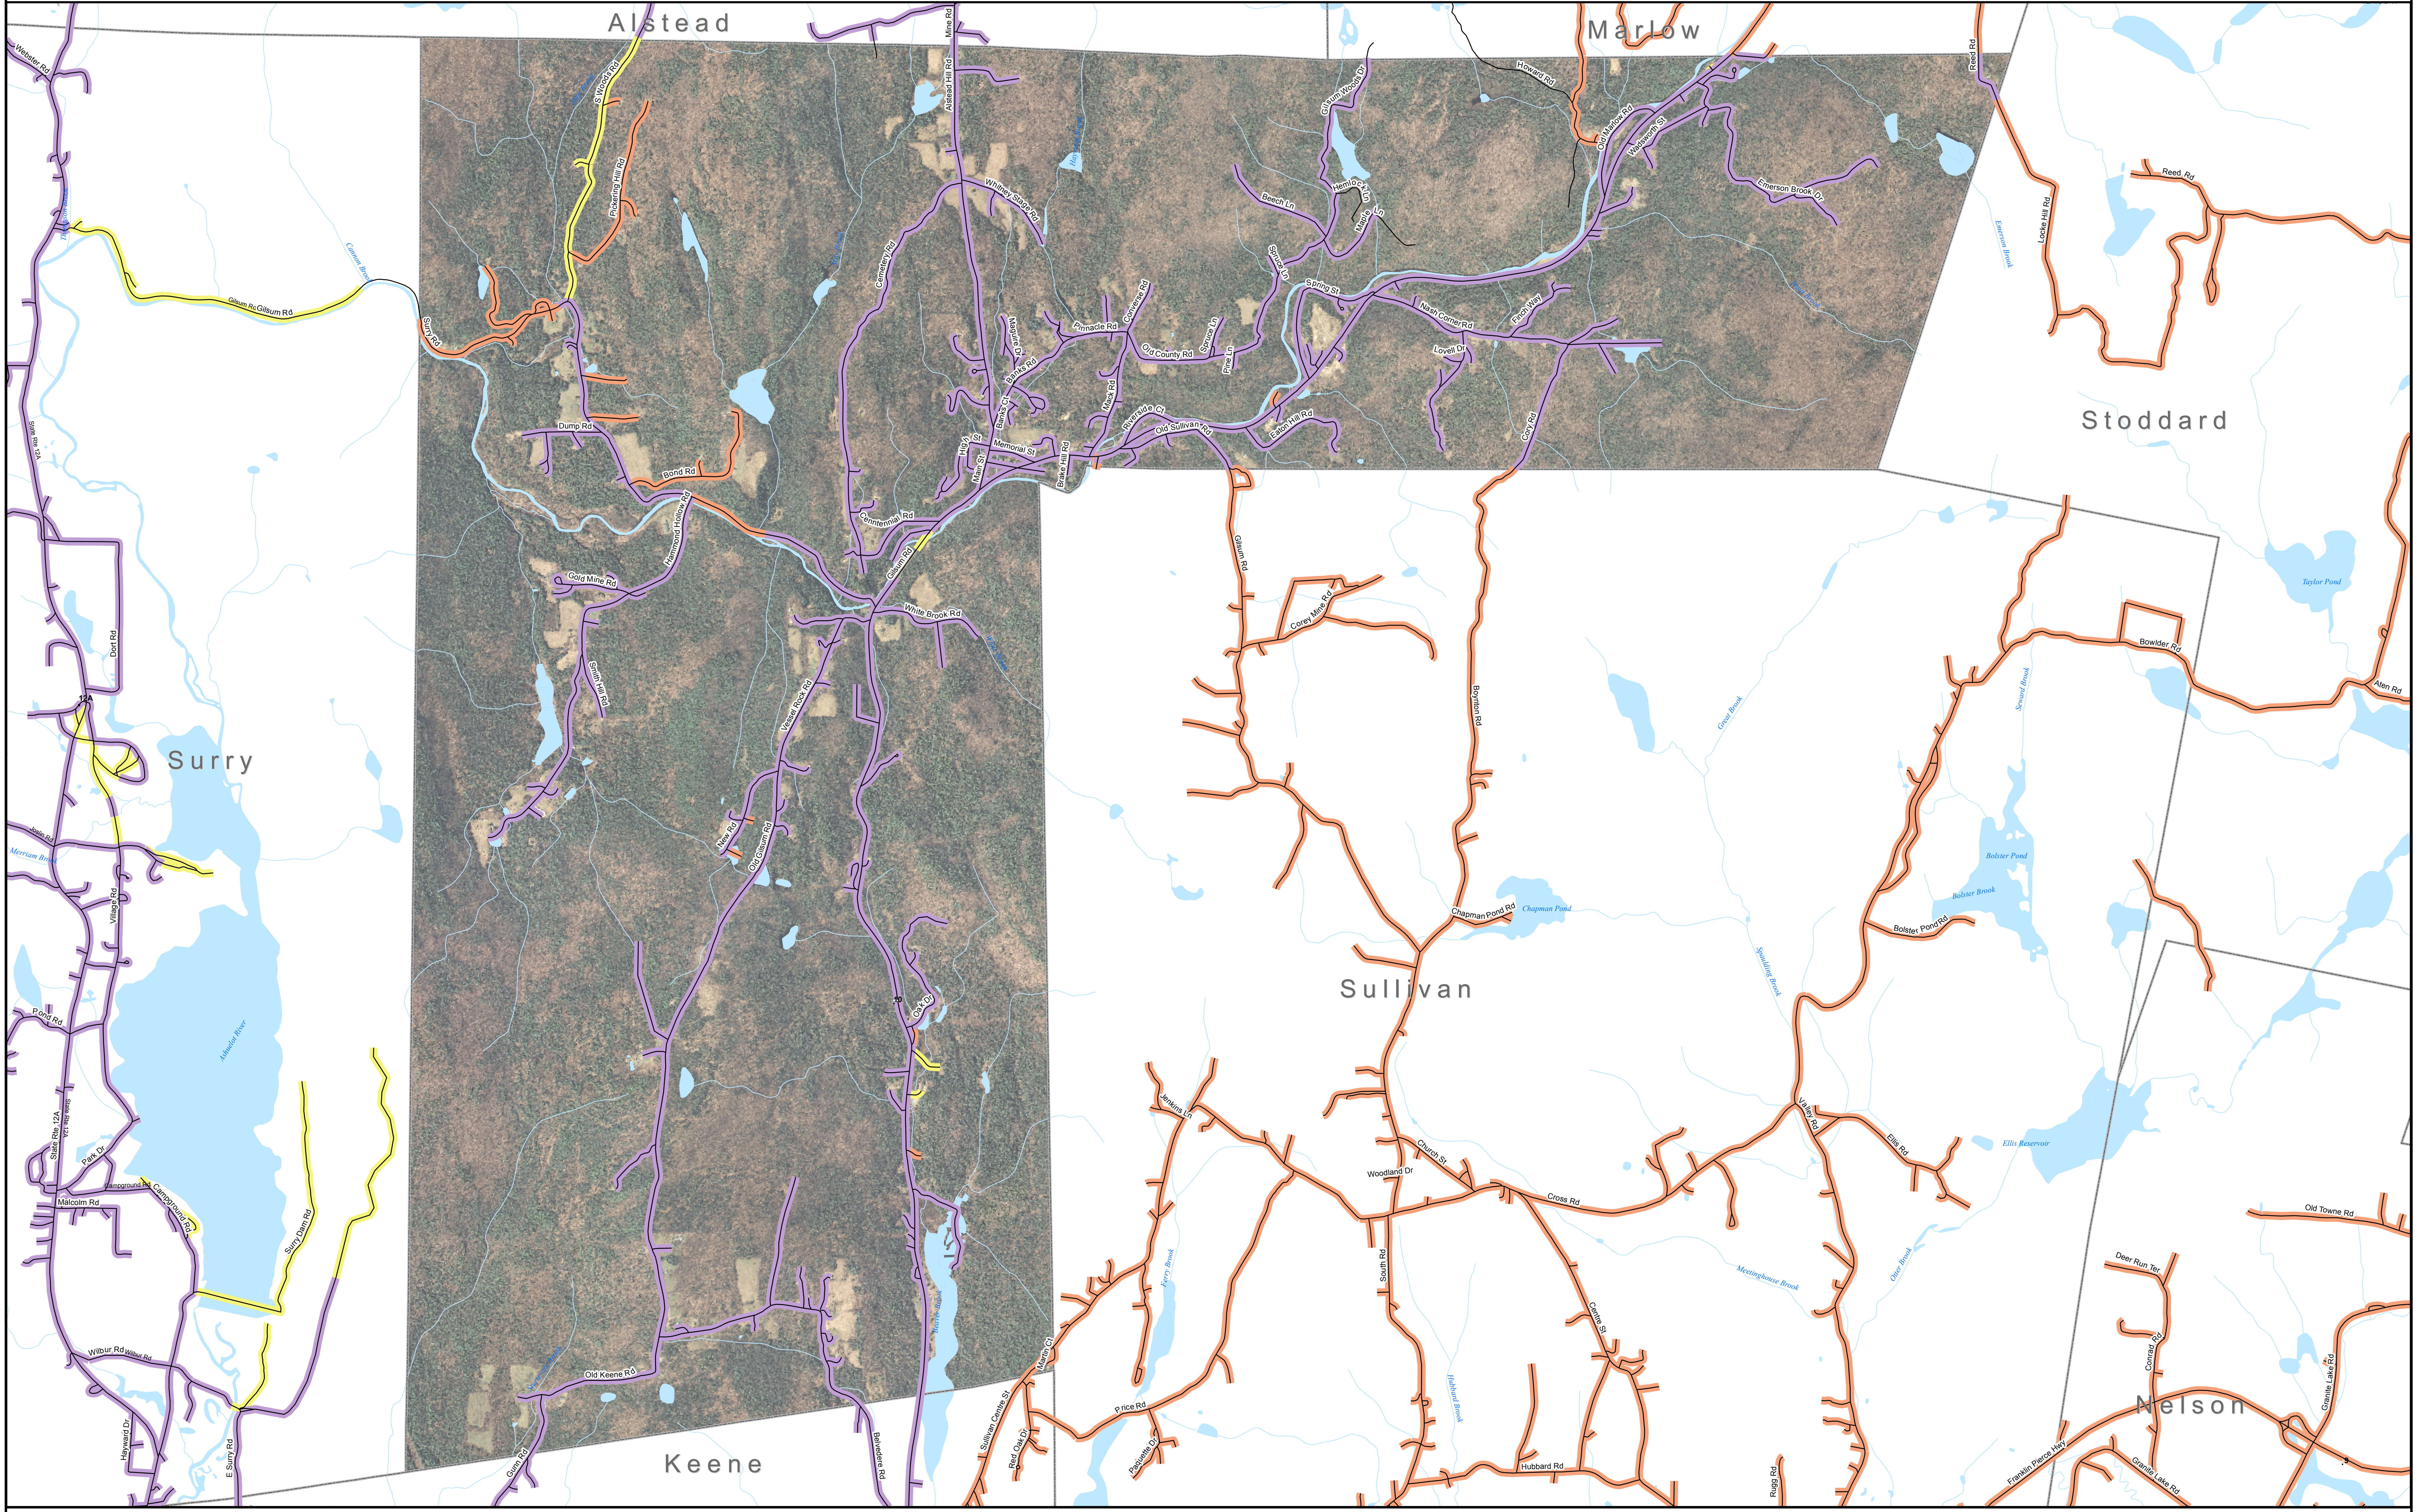

DSL & Cable Broadband Service Availability Town of Gilsum

MAP REVIEW:		Name:	Phone:
Title:		Organization:	Date:
Number of changes:		Comments (please attach separate sheet if needed):	

- Map Key**
- Roads served by DSL and cable
 - Roads served by cable only
 - Roads served by DSL only

This map displays broadband access information submitted to the NH Broadband Mapping & Planning Program (NHBMP) as of March 31, 2013. The map has been generated for the sole purpose of verifying locations of DSL and cable broadband services in each town in New Hampshire.