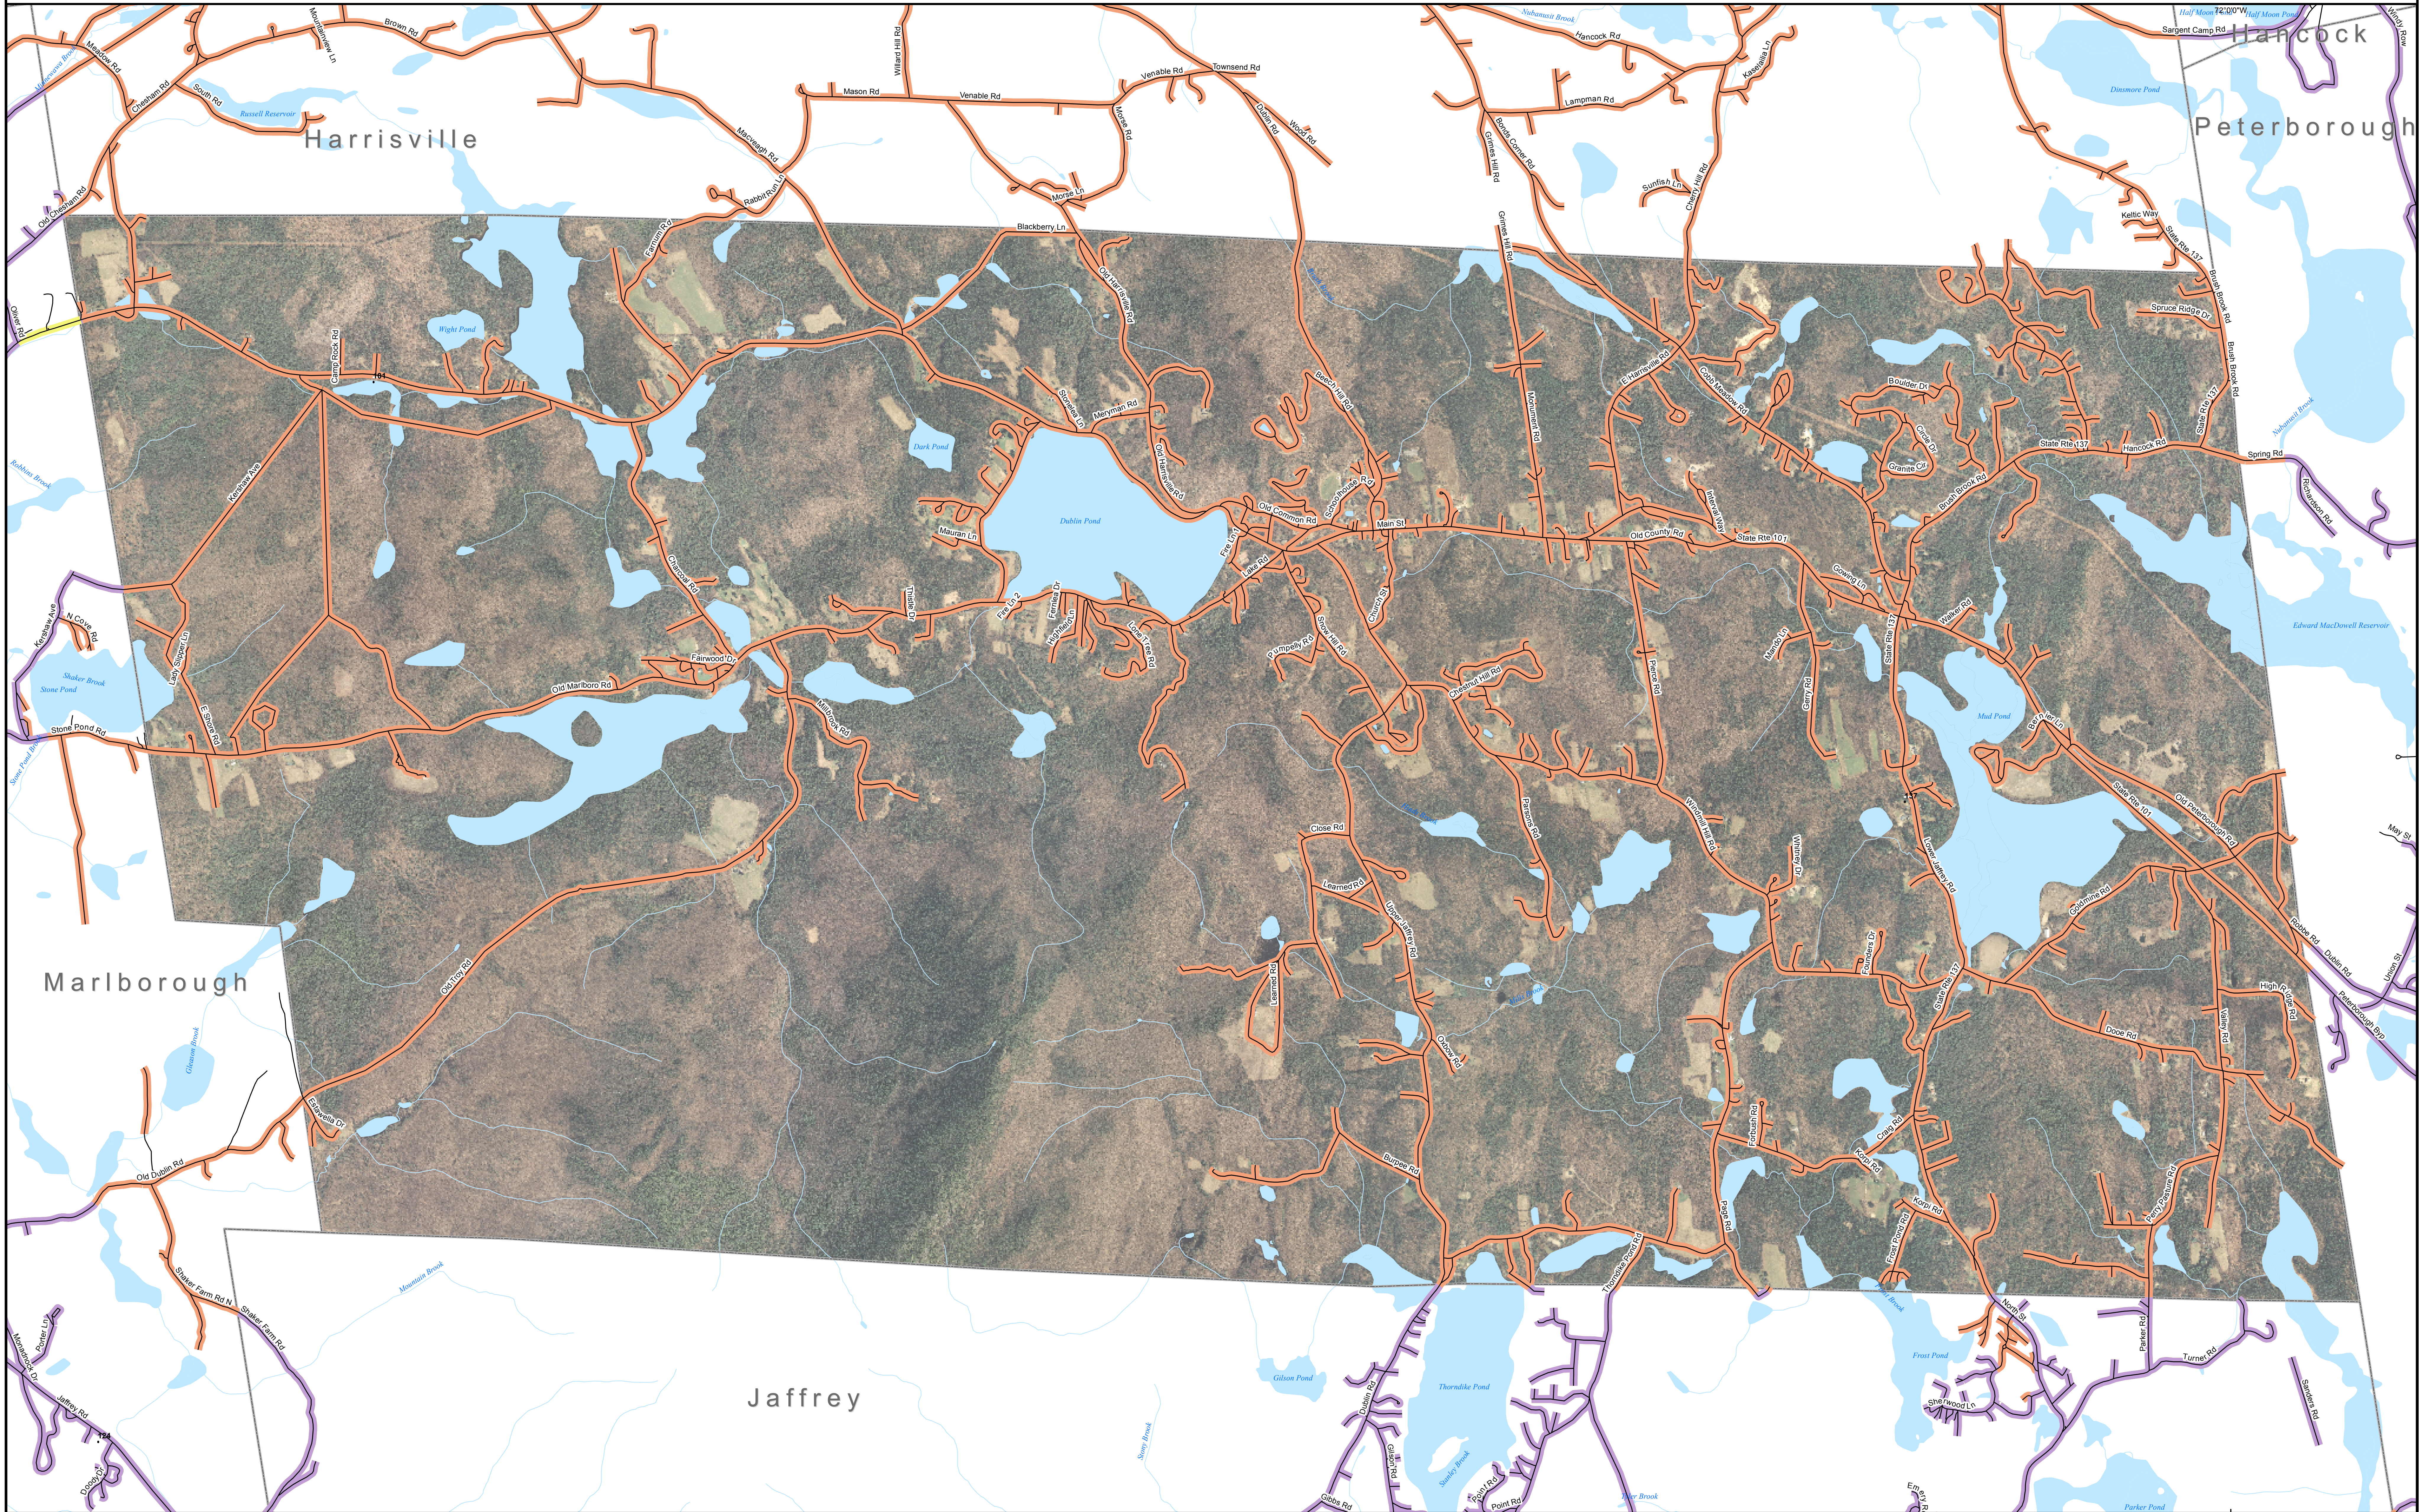

- Map Key**
- Roads served by DSL and cable
 - Roads served by cable only
 - Roads served by DSL only

This map displays broadband access information submitted to the NH Broadband Mapping & Planning Program (NHBMPP) as of March 31, 2013. The map has been generated for the sole purpose of verifying locations of DSL and cable broadband services in each town in New Hampshire.