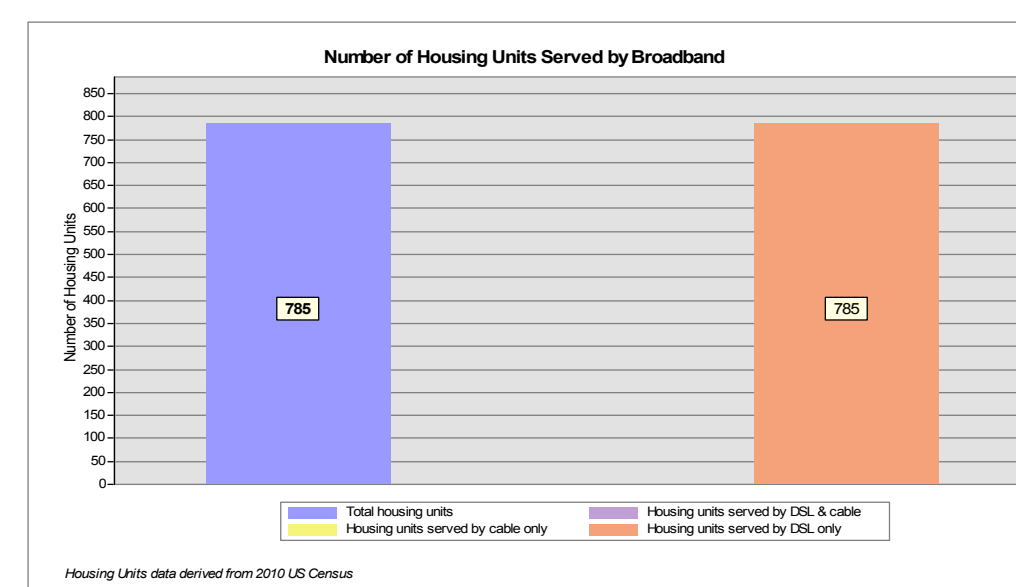

Broadband is defined as access that is at least **768 kbps downstream** and **200 kbps upstream**.

For more information on this project, please visit the NHBMPP web site at: iwantbroadbandnh.org

- | Provider Name | Technology |
|--------------------------------|------------|
| Comcast | Cable |
| FairPoint Communications, Inc. | DSL |
| G4 Communications | DSL |
| Granite State Telephone | DSL |
| TIME WARNER CABLE | Cable |