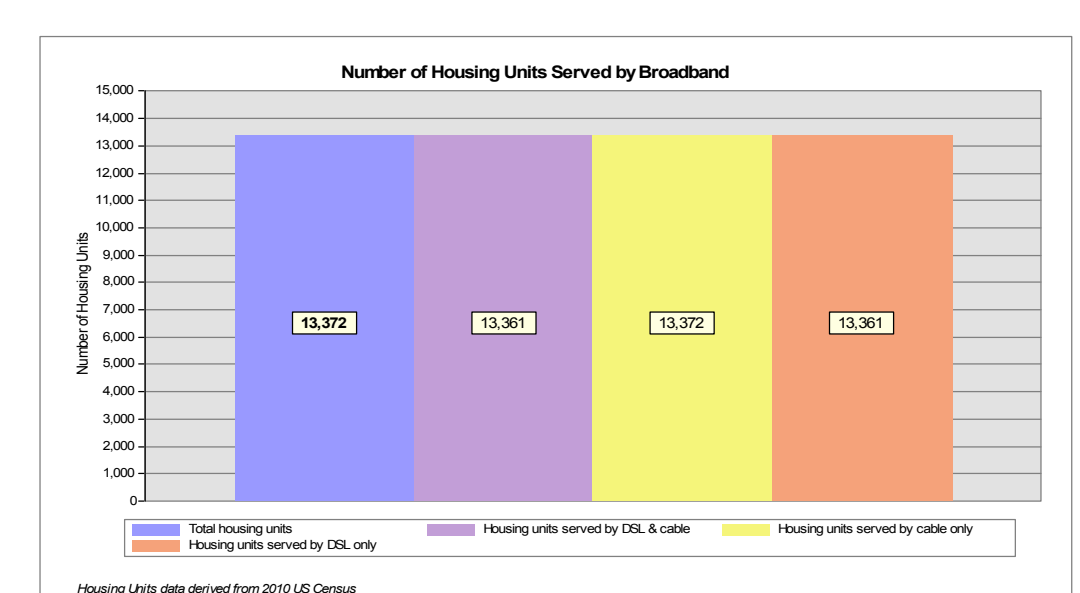

Broadband is defined as access that is at least **768 kbps downstream** and **200 kbps upstream**.
For more information on this project, please visit the NHBMPP web site at: iwantbroadbandnh.org

Provider Name	Technology
Comcast	Cable
FairPoint Communications, Inc.	DSL
G4 Communications	DSL
MetroCast	Cable
OTT Communications	DSL