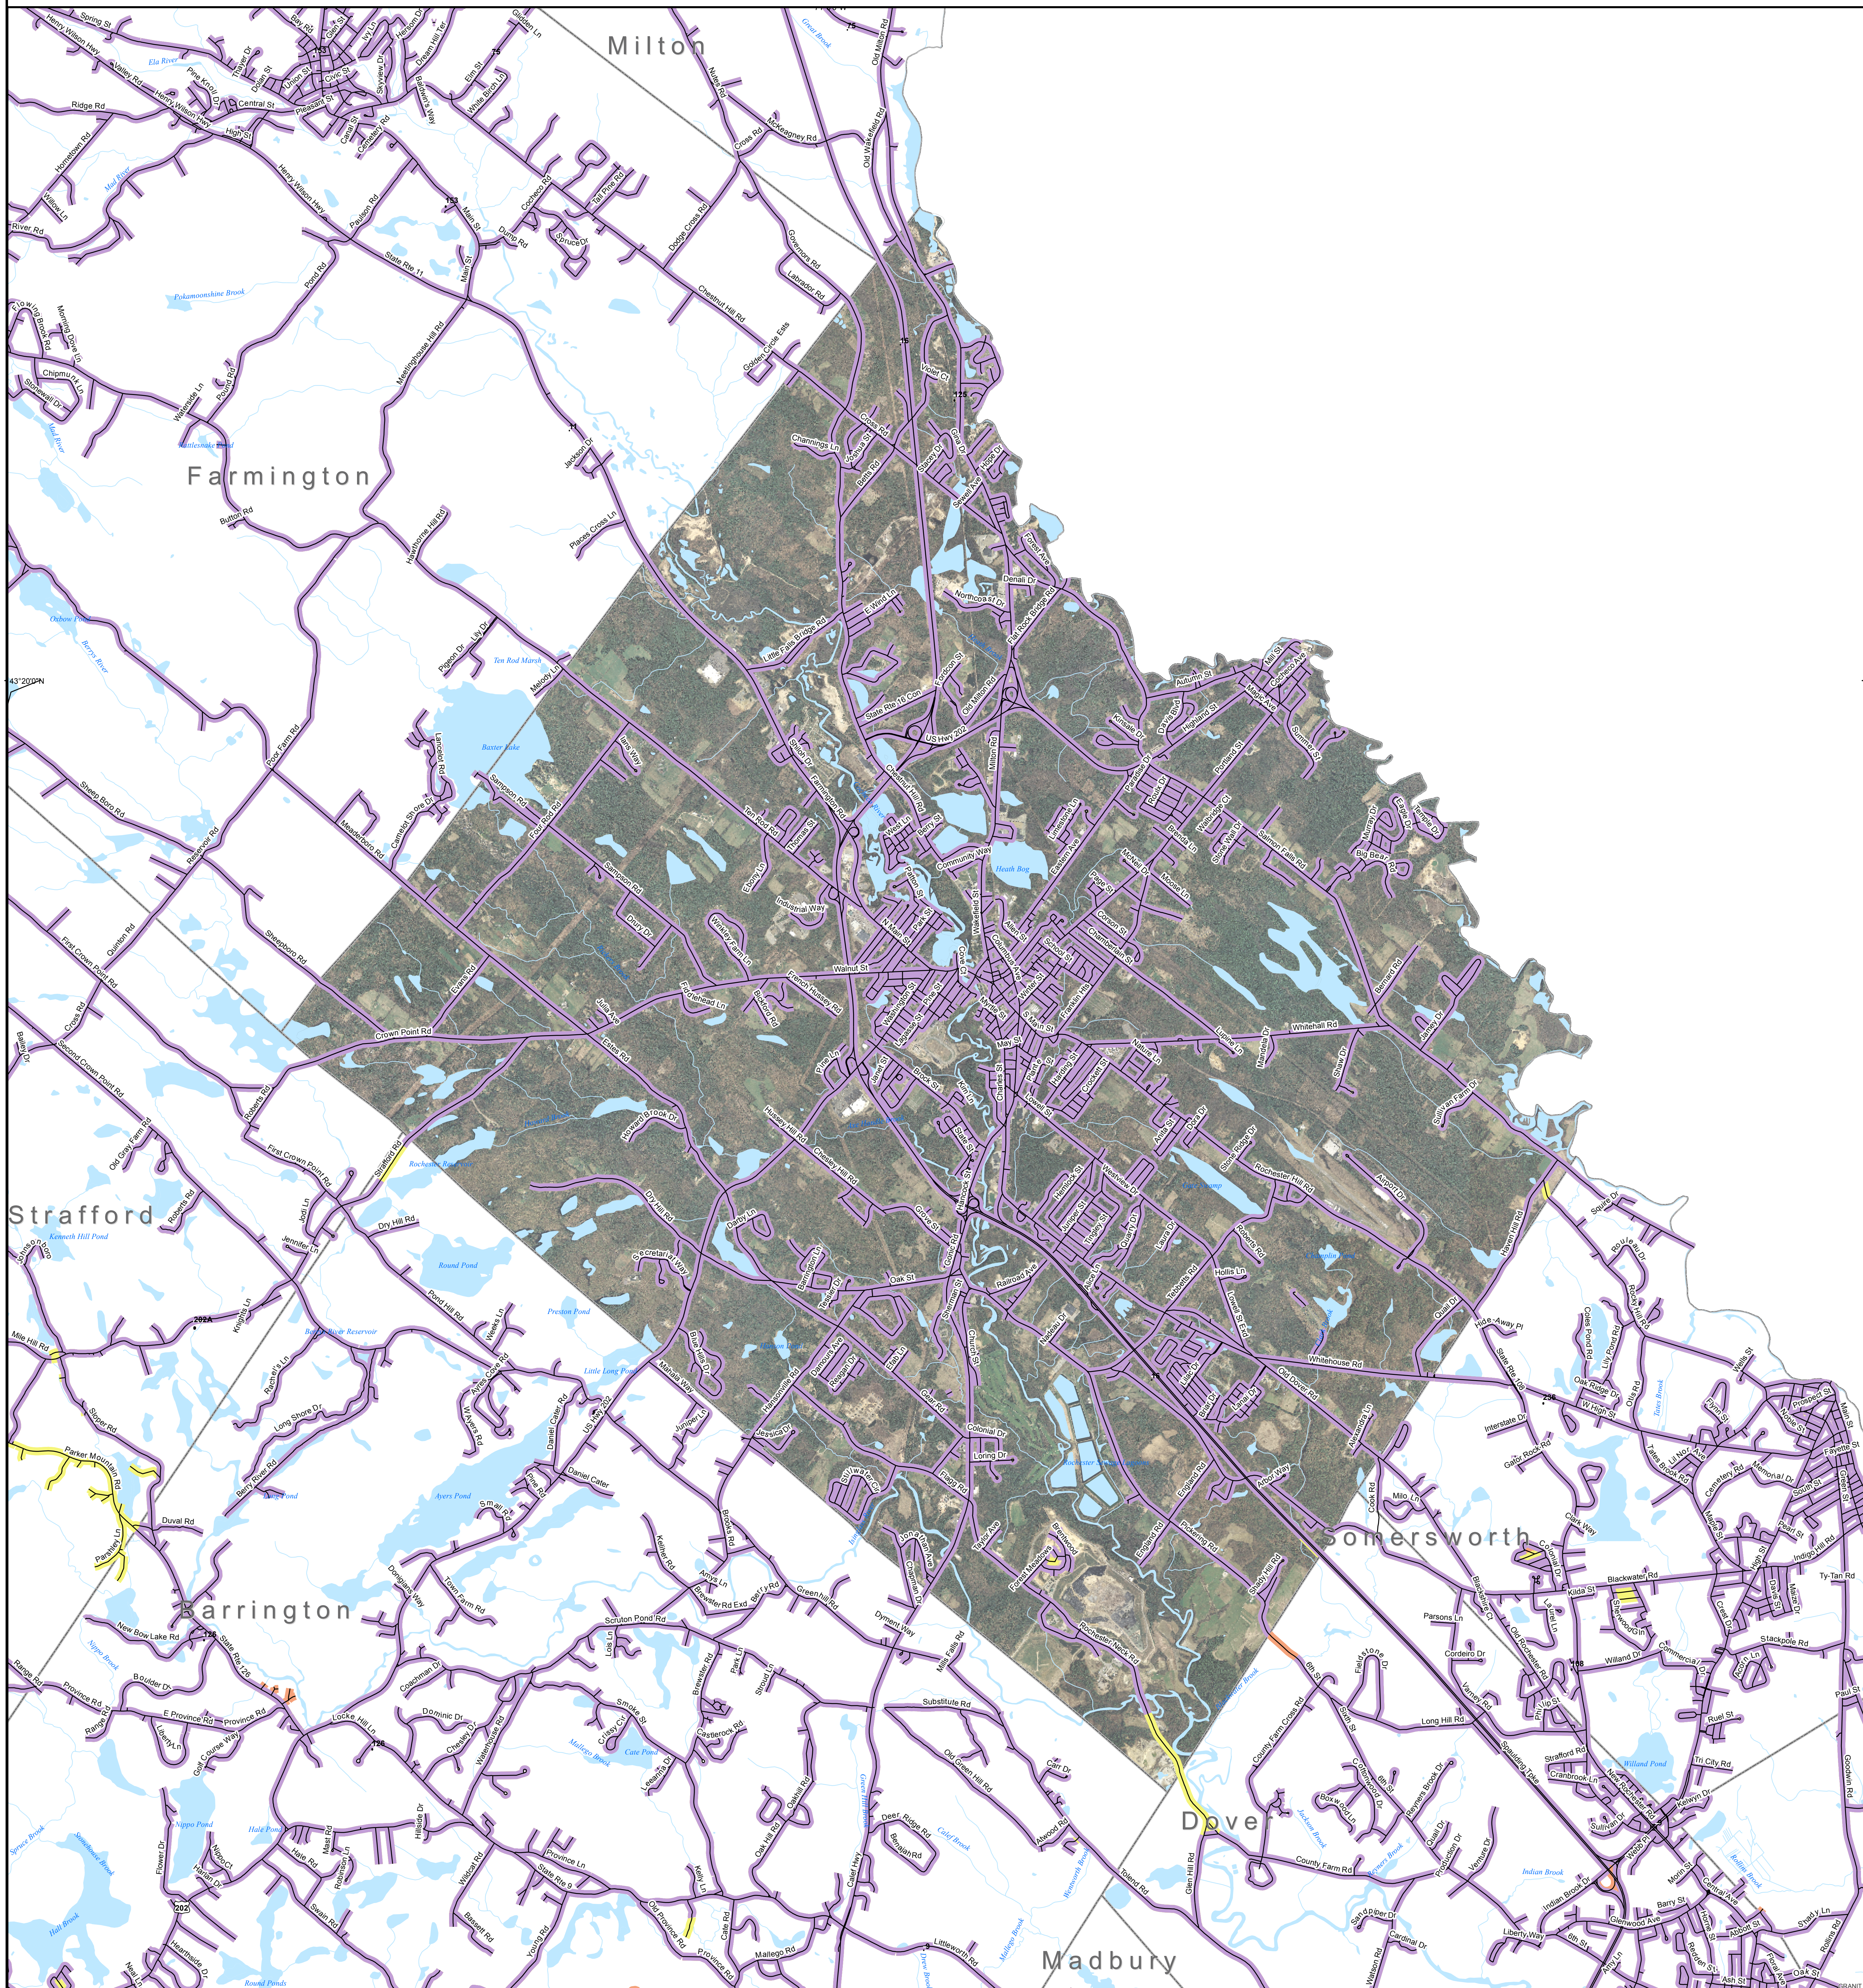

DSL & Cable Broadband Service Availability City of Rochester

MAP REVIEW:		Name:	Email:
Title:		Phone:	Date:
Organization:		Number of changes:	
Comments (please attach separate sheet if needed):			

Map Key

- Roads served by DSL and cable
- Roads served by cable only
- Roads served by DSL only

This map displays broadband access information submitted to the NH Broadband Mapping & Planning Program (NHBMPP) as of March 31, 2013. The map has been generated for the sole purpose of verifying locations of DSL and cable broadband services in each town in New Hampshire.

Scale: 0 0.2 0.4 0.8 1.2 1.6 Miles

N

www.granit.unh.edu www.unh.edu