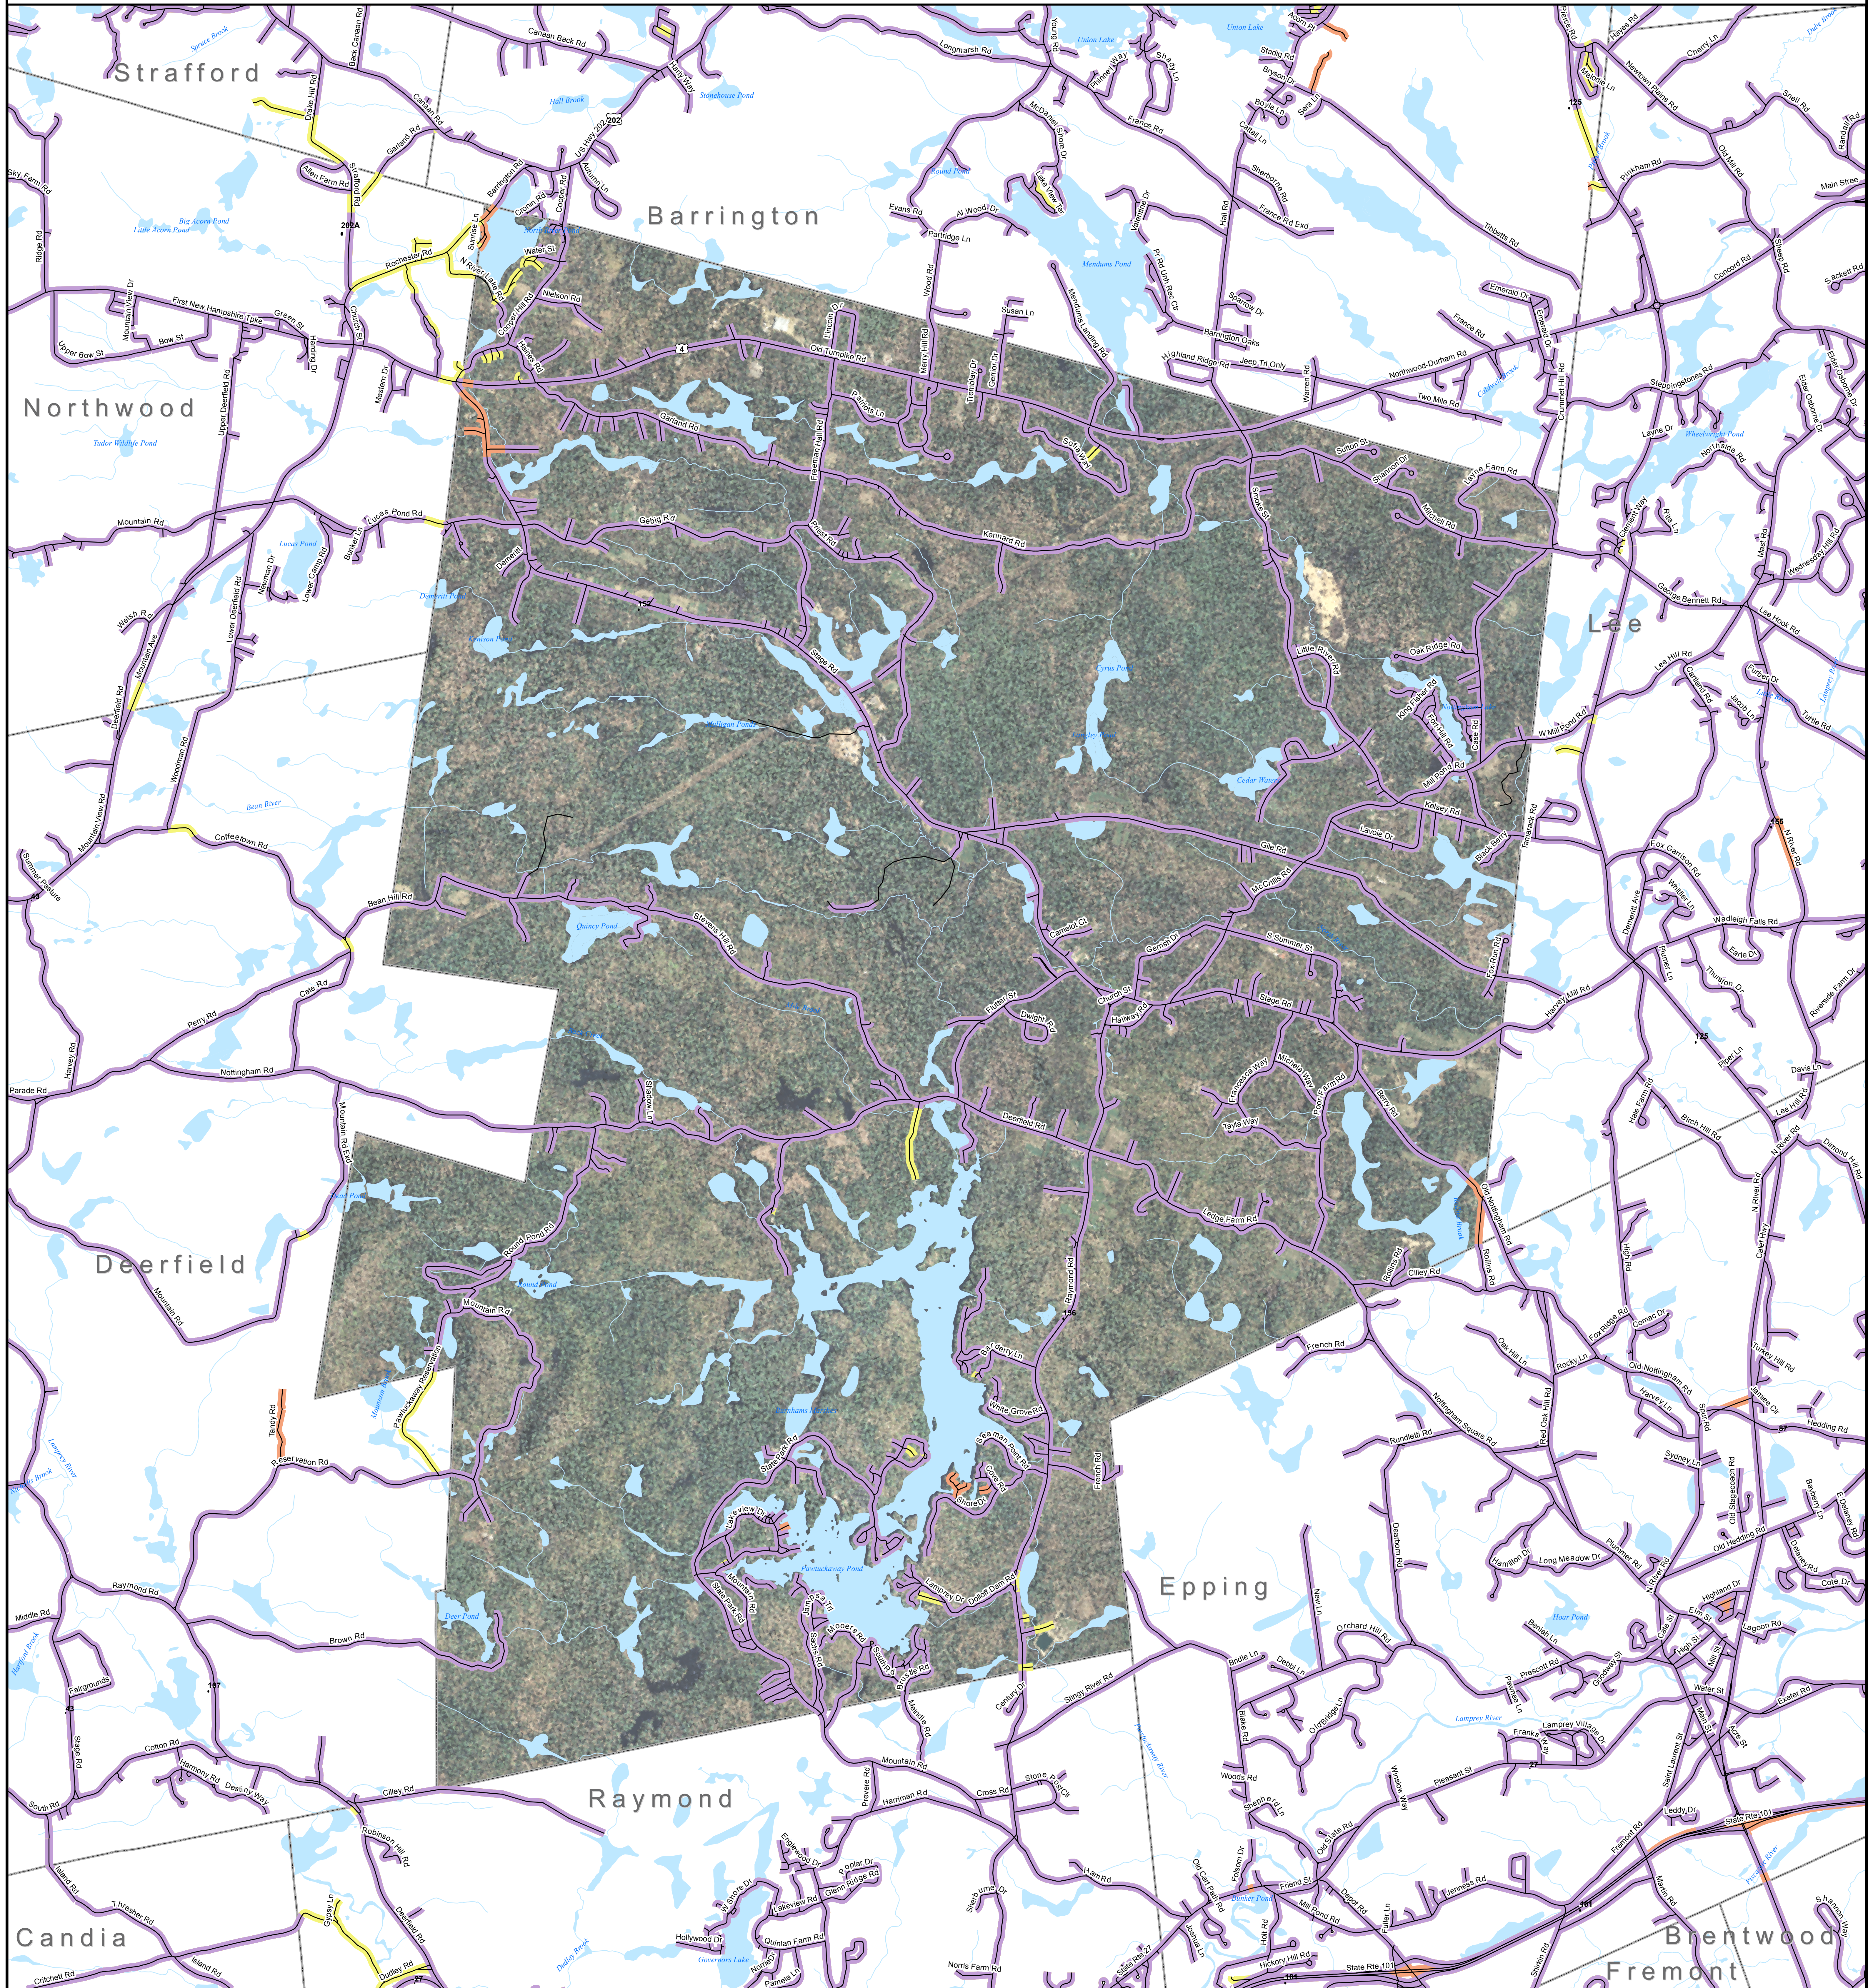

# DSL & Cable Broadband Service Availability Town of Nottingham

**MAP REVIEW:**

Name:		Phone:	
Title:		Date:	
Organization:			
Number of changes:			
Comments (please attach separate sheet if needed):			

**Map Key**

- Roads served by DSL and cable
- Roads served by cable only
- Roads served by DSL only

This map displays broadband access information submitted to the NH Broadband Mapping & Planning Program (NHBMPP) as of March 31, 2013. The map has been generated for the sole purpose of verifying locations of DSL and cable broadband services in each town in New Hampshire.

**Provider Name**

- Comcast
- FairPoint Communications, Inc.
- G4 Communications
- MetroCast

**Technology**

- Cable
- DSL
- DSL
- Cable

Scale: 0 0.1750.35 0.7 1.05 1.4 Miles

North Arrow

Locus Map

www.granit.unh.edu