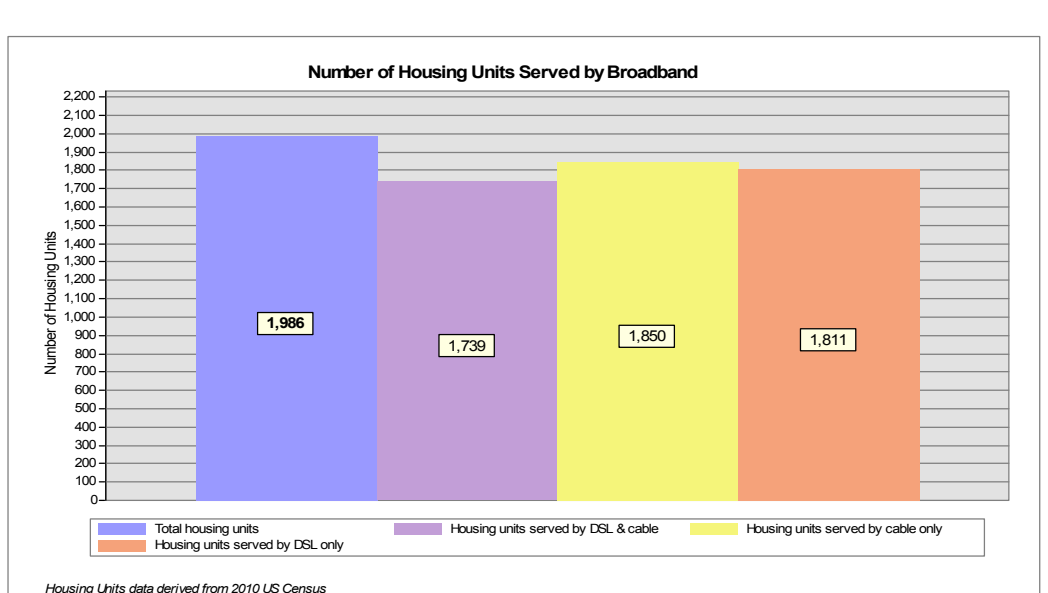

Broadband is defined as access that is at least **768 kbps downstream** and **200 kbps upstream**.

For more information on this project, please visit the NHBMPP web site at: [iwantbroadbandnh.org](http://iwantbroadbandnh.org)