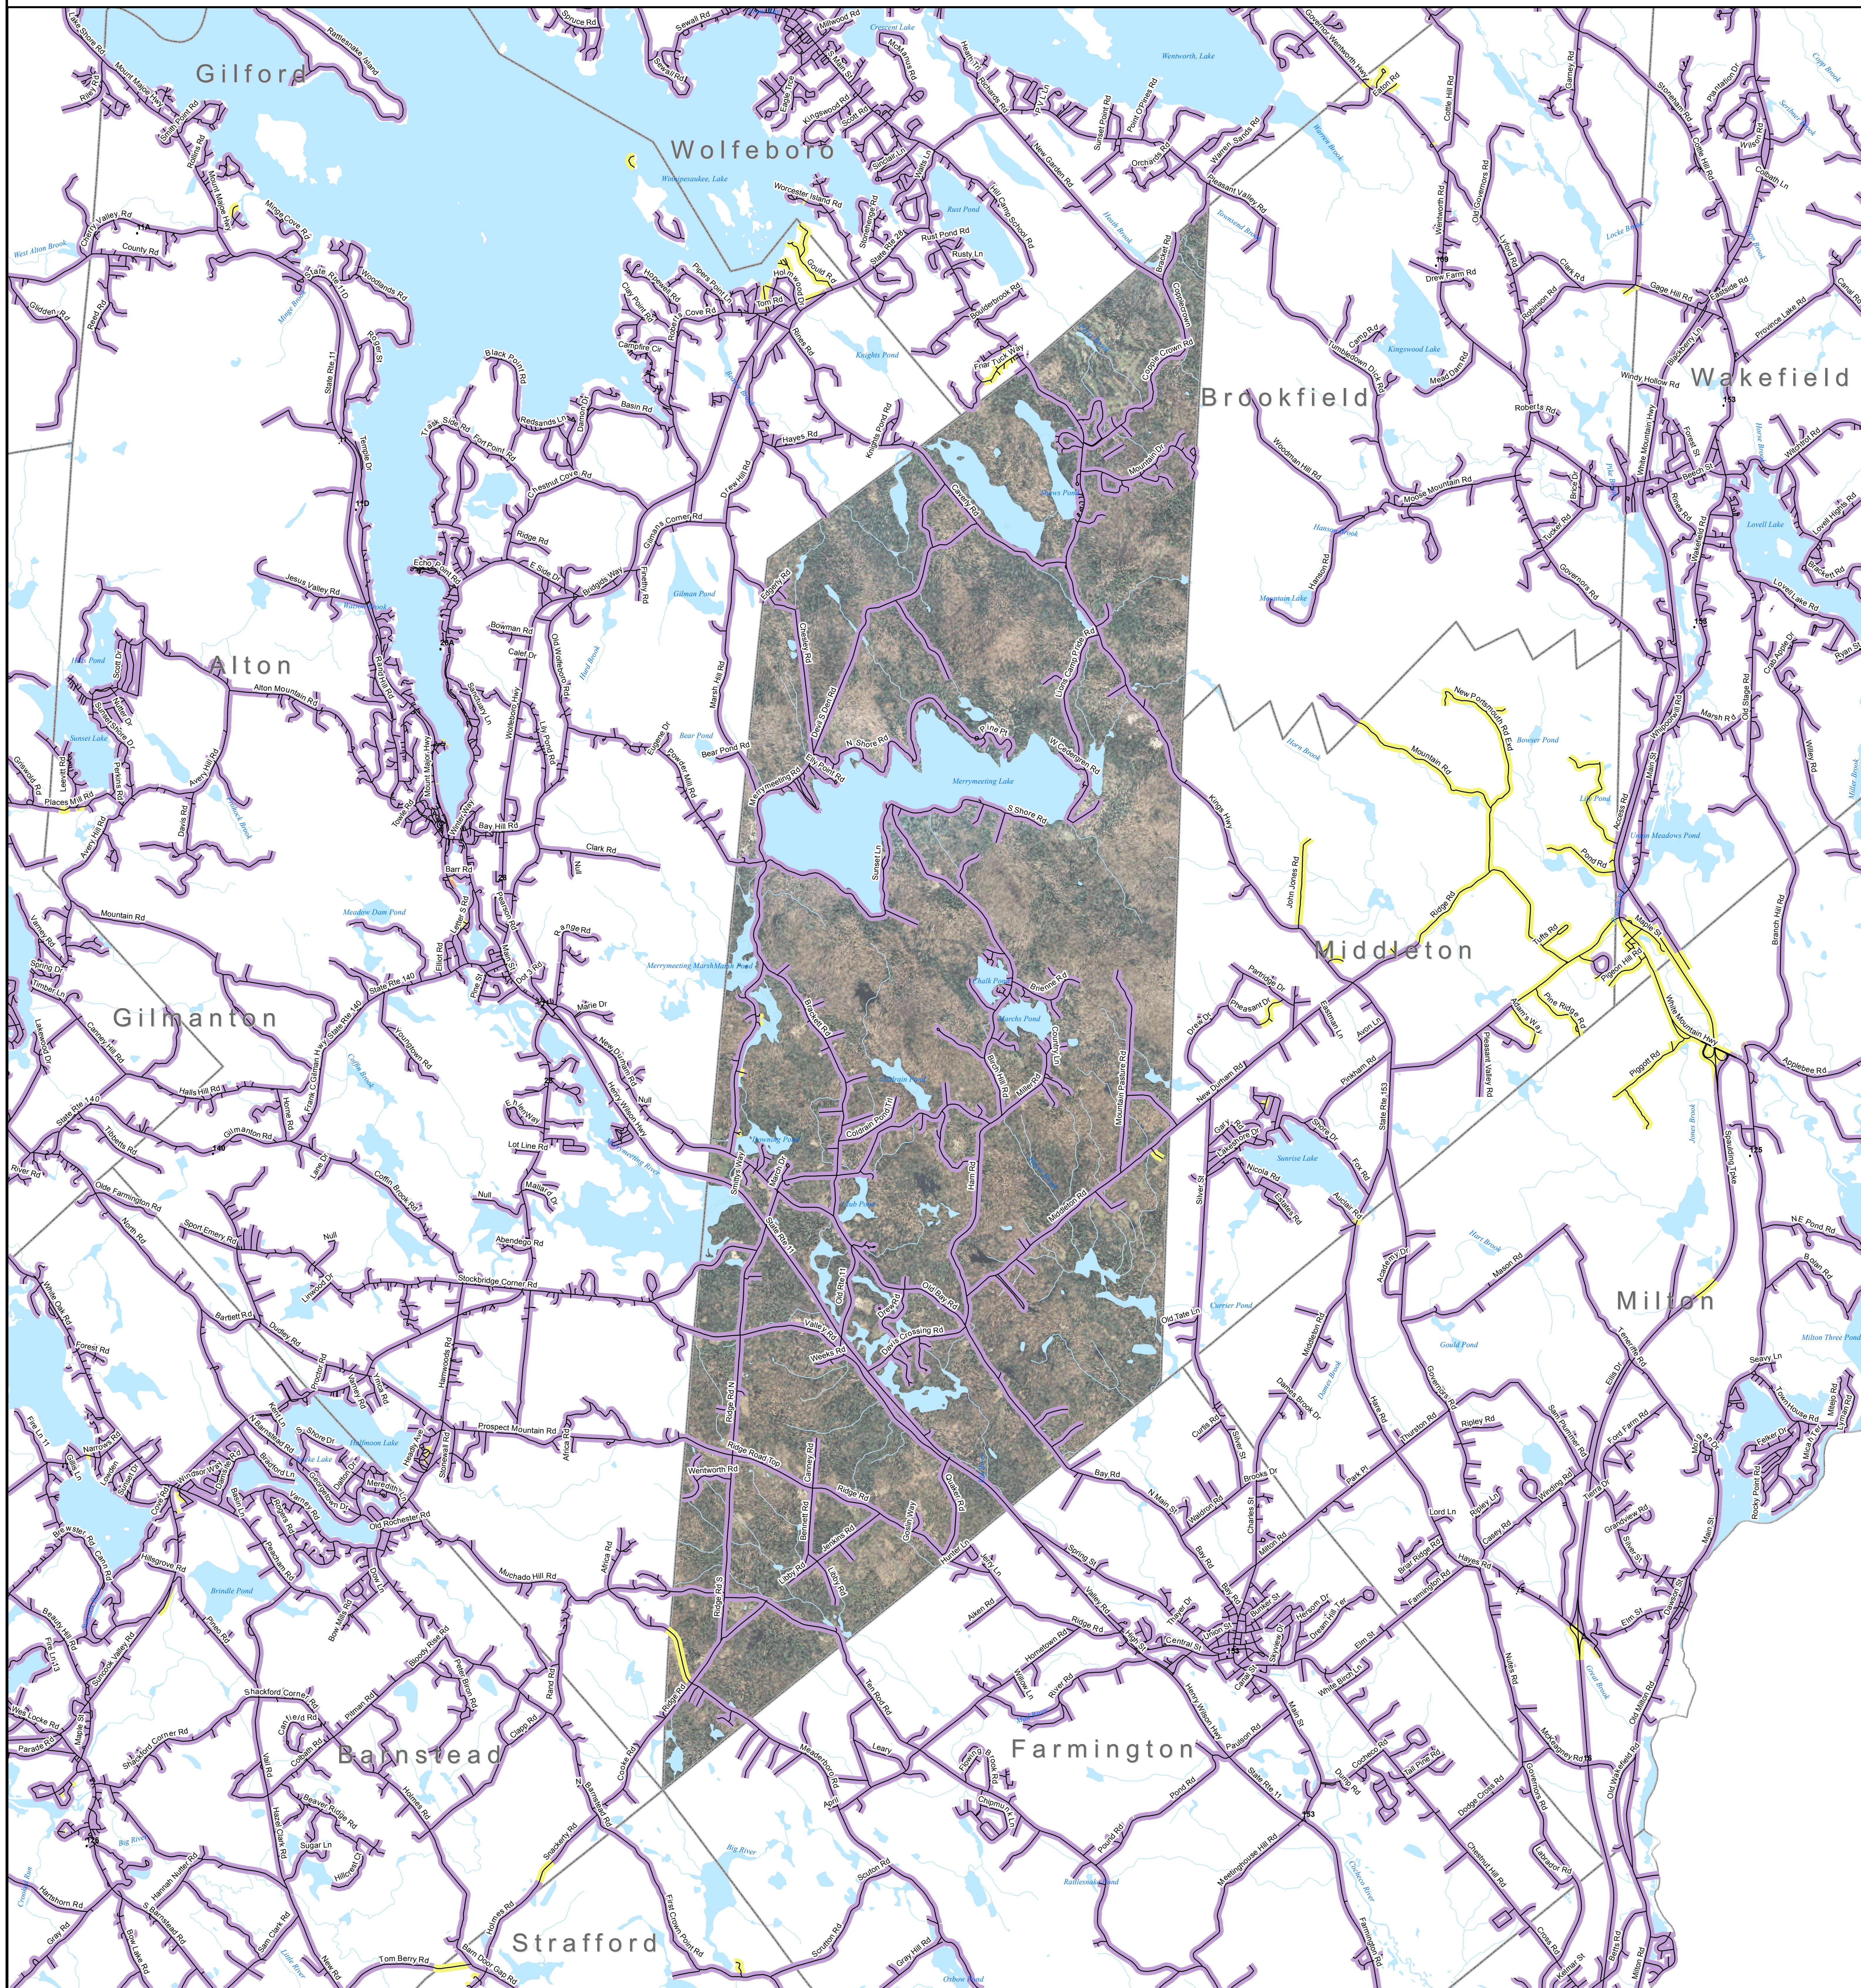

DSL & Cable Broadband Service Availability

Town of New Durham

MAP REVIEW:

Name:		Email:	
Title:		Phone:	
Organization:		Date:	
Number of changes:			
Comments (please attach separate sheet if needed):			

1. **Map Key**
2. Roads served by DSL and cable
   - Roads served by cable only
   - Roads served by DSL only

This map displays broadband access information submitted to the NH Broadband Mapping & Planning Program (NHBMPP) as of March 31, 2013. The map has been generated for the sole purpose of verifying locations of DSL and cable broadband services in each town in New Hampshire.

Broadband is defined as access that is at least **768 kbps downstream** and **200 kbps upstream**.
For more information on this project, please visit the NHBMPP web site at: iwantbroadbandnh.org

1. **Provider Name**
2. FairPoint Communications, Inc.
   - G4 Communications
   - MetroCast
   - TDS TELECOM
   - TIME WARNER CABLE
3. **Technology**
4. DSL
   - DSL
   - Cable
   - DSL
   - Cable

Scale: 0 0.25 0.5 1 1.5 2 Miles

North Arrow

Locus Map

www.granit.unh.edu

UNIVERSITY of NEW HAMPSHIRE
www.unh.edu