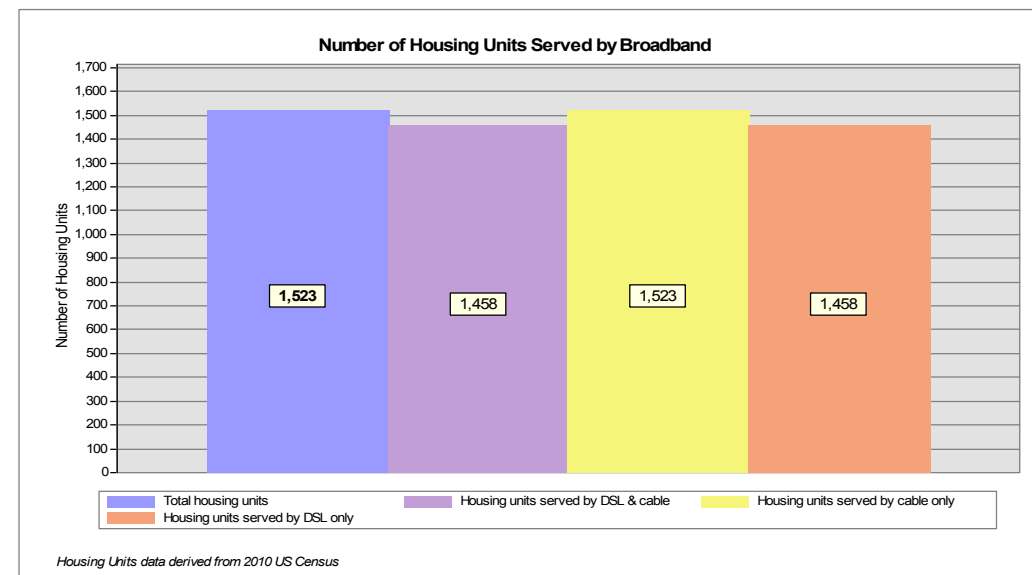

Broadband is defined as access that is at least **768 kbps downstream** and **200 kbps upstream**.  
 For more information on this project, please visit the NHBMPP web site at: [iwantbroadbandnh.org](http://iwantbroadbandnh.org)