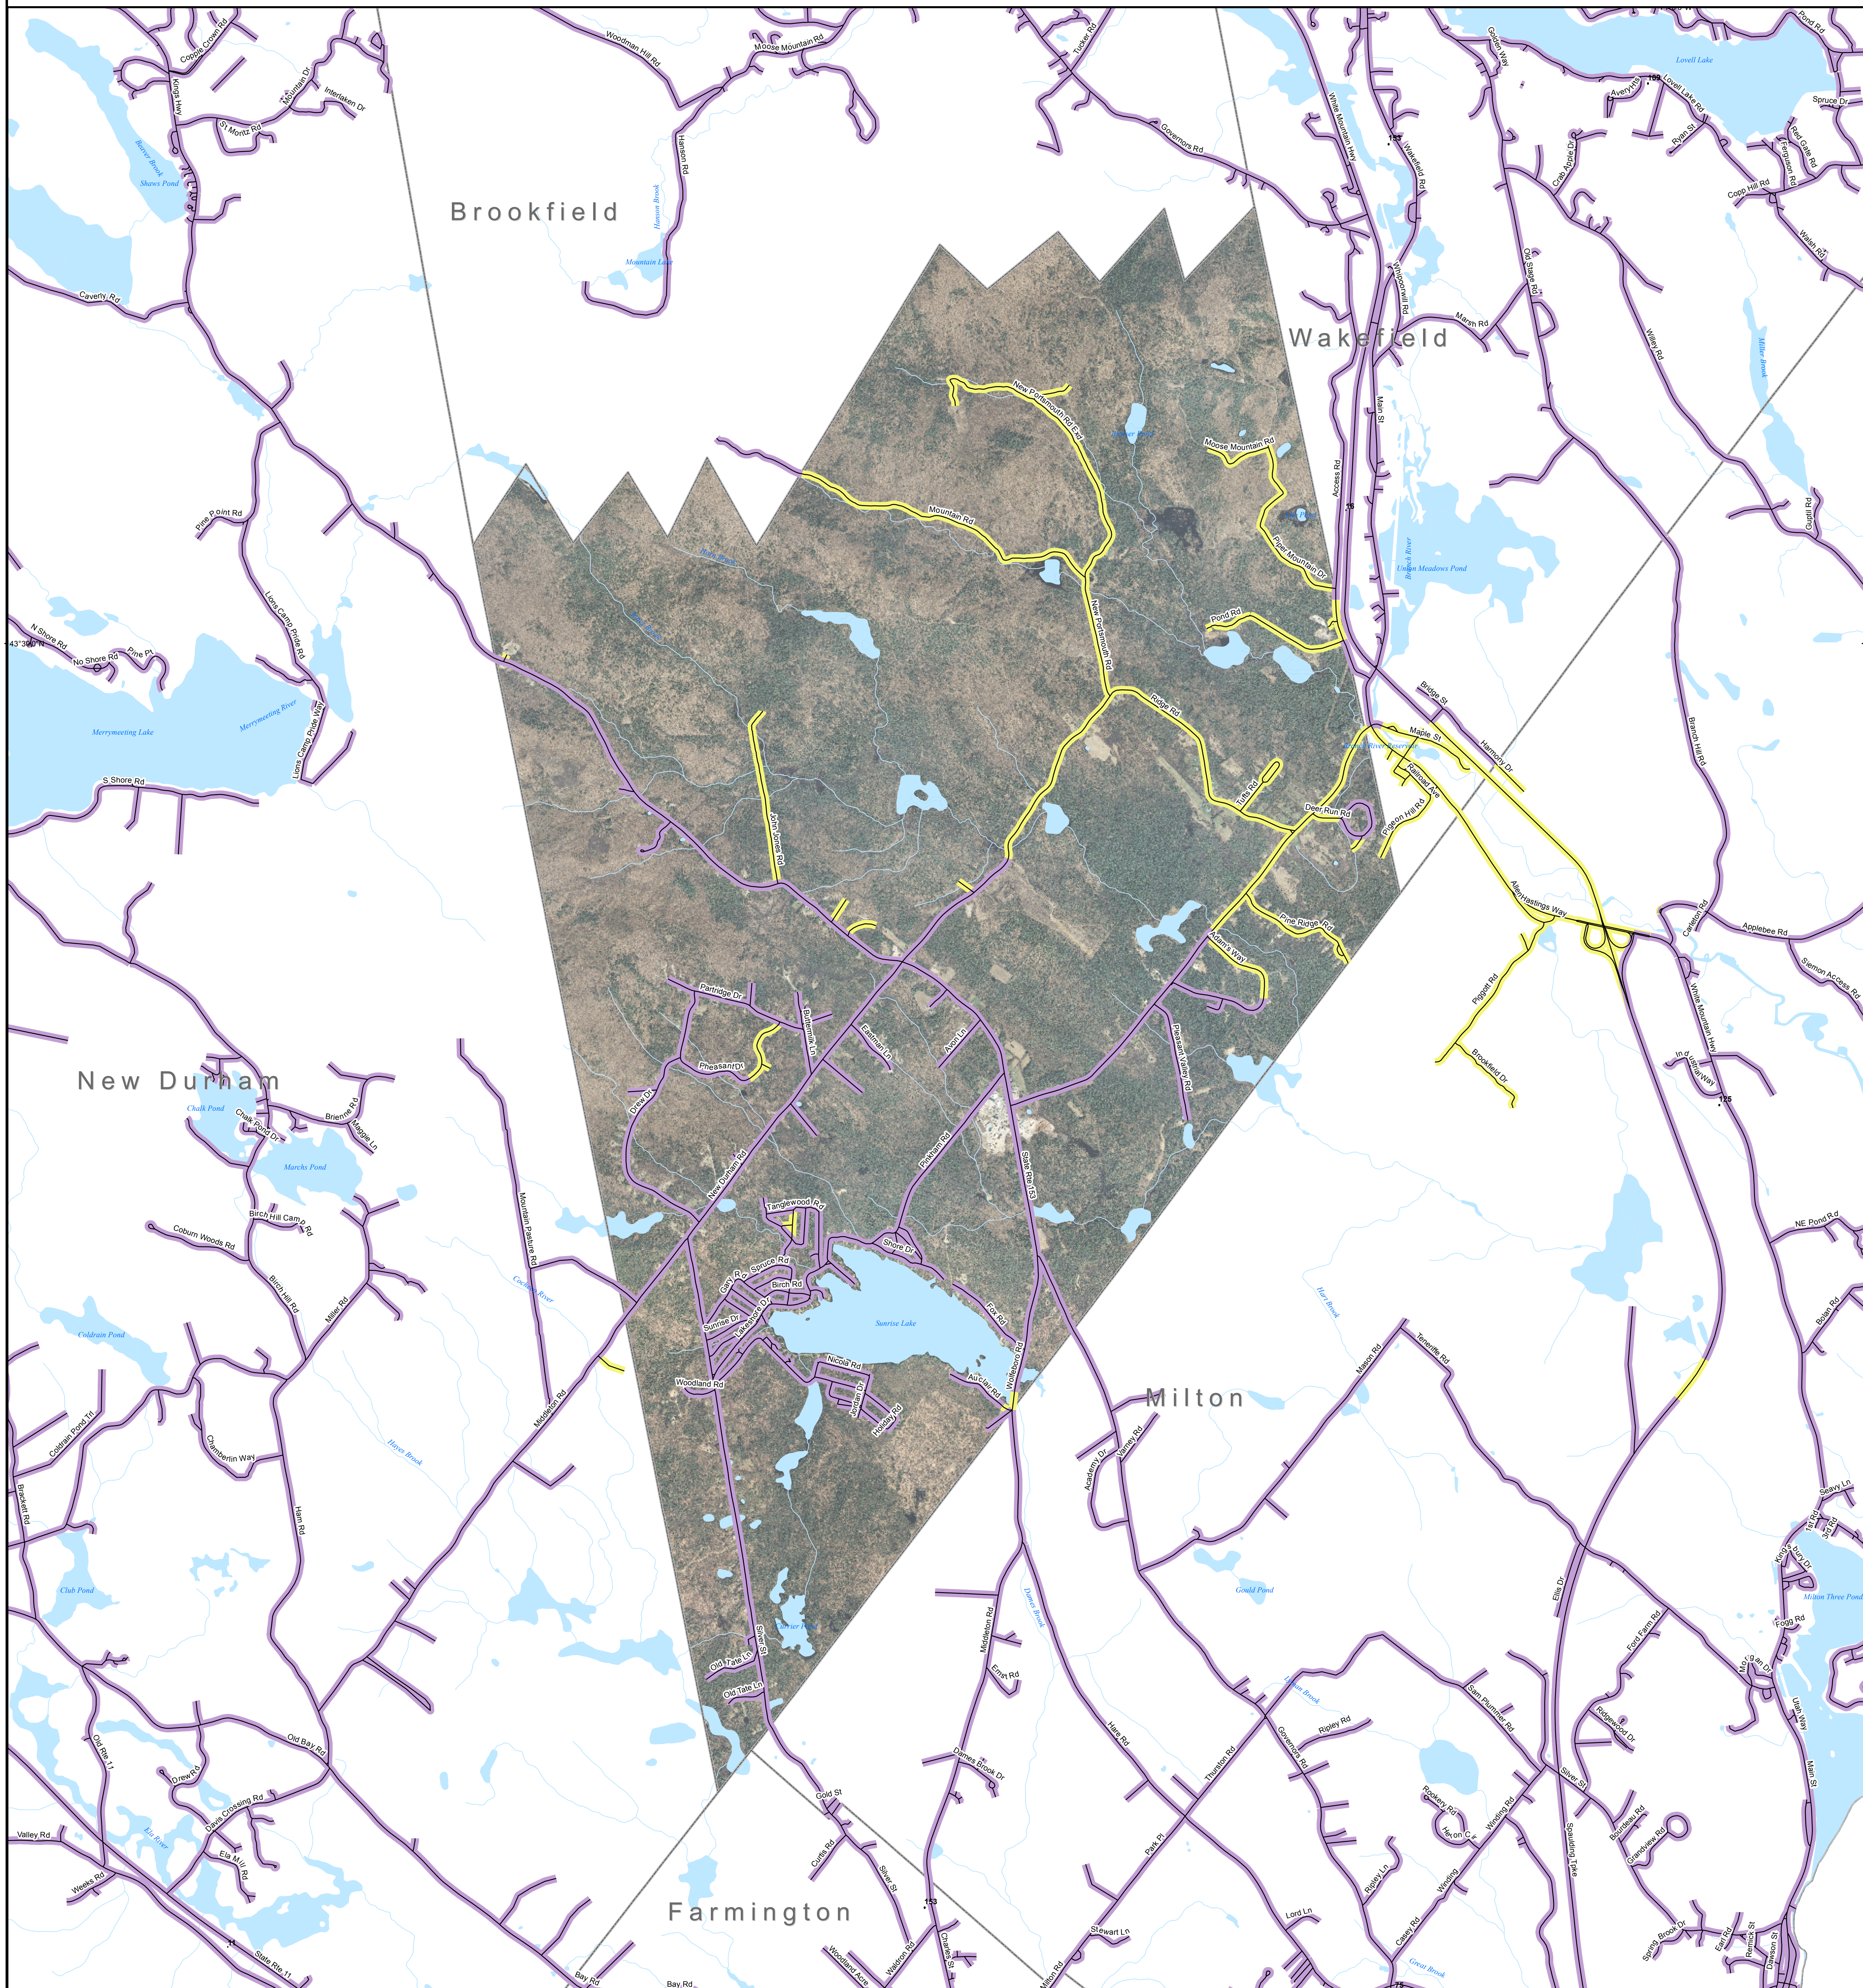

DSL & Cable Broadband Service Availability Town of Middleton

MAP REVIEW:

Name:		Email:	
Title:		Phone:	
Organization:		Date:	
Number of changes:			
Comments (please attach separate sheet if needed):			

Map Key

- Roads served by DSL and cable
- Roads served by cable only
- Roads served by DSL only

This map displays broadband access information submitted to the NH Broadband Mapping & Planning Program (NHBMPP) as of March 31, 2013. The map has been generated for the sole purpose of verifying locations of DSL and cable broadband services in each town in New Hampshire.

Locus Map