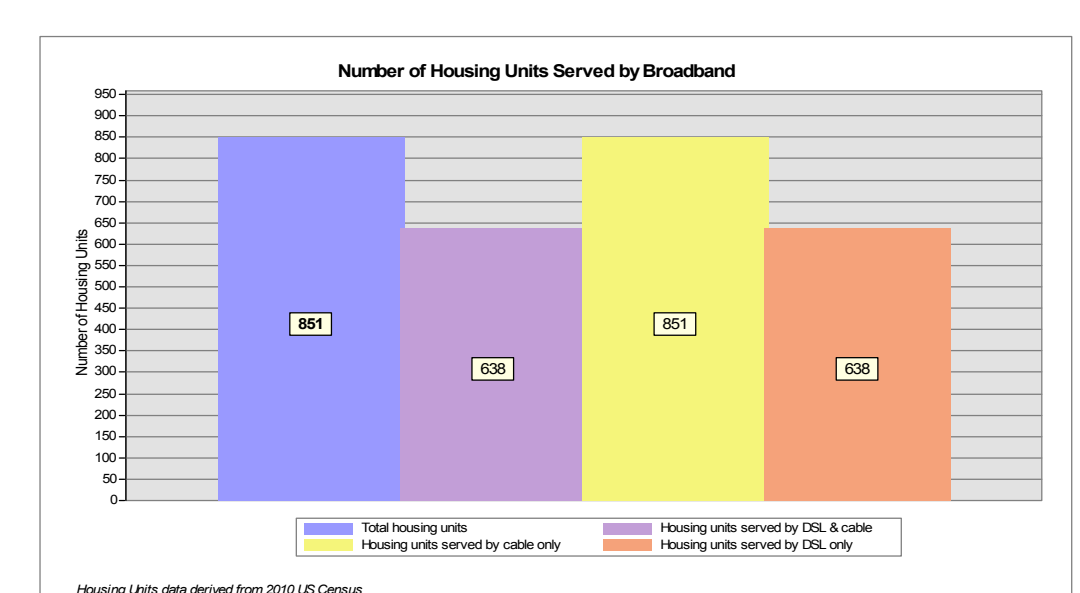

Broadband is defined as access that is at least **768 kbps downstream** and **200 kbps upstream**.

For more information on this project, please visit the NHBMPP web site at: iwantbroadbandnh.org

Provider Name