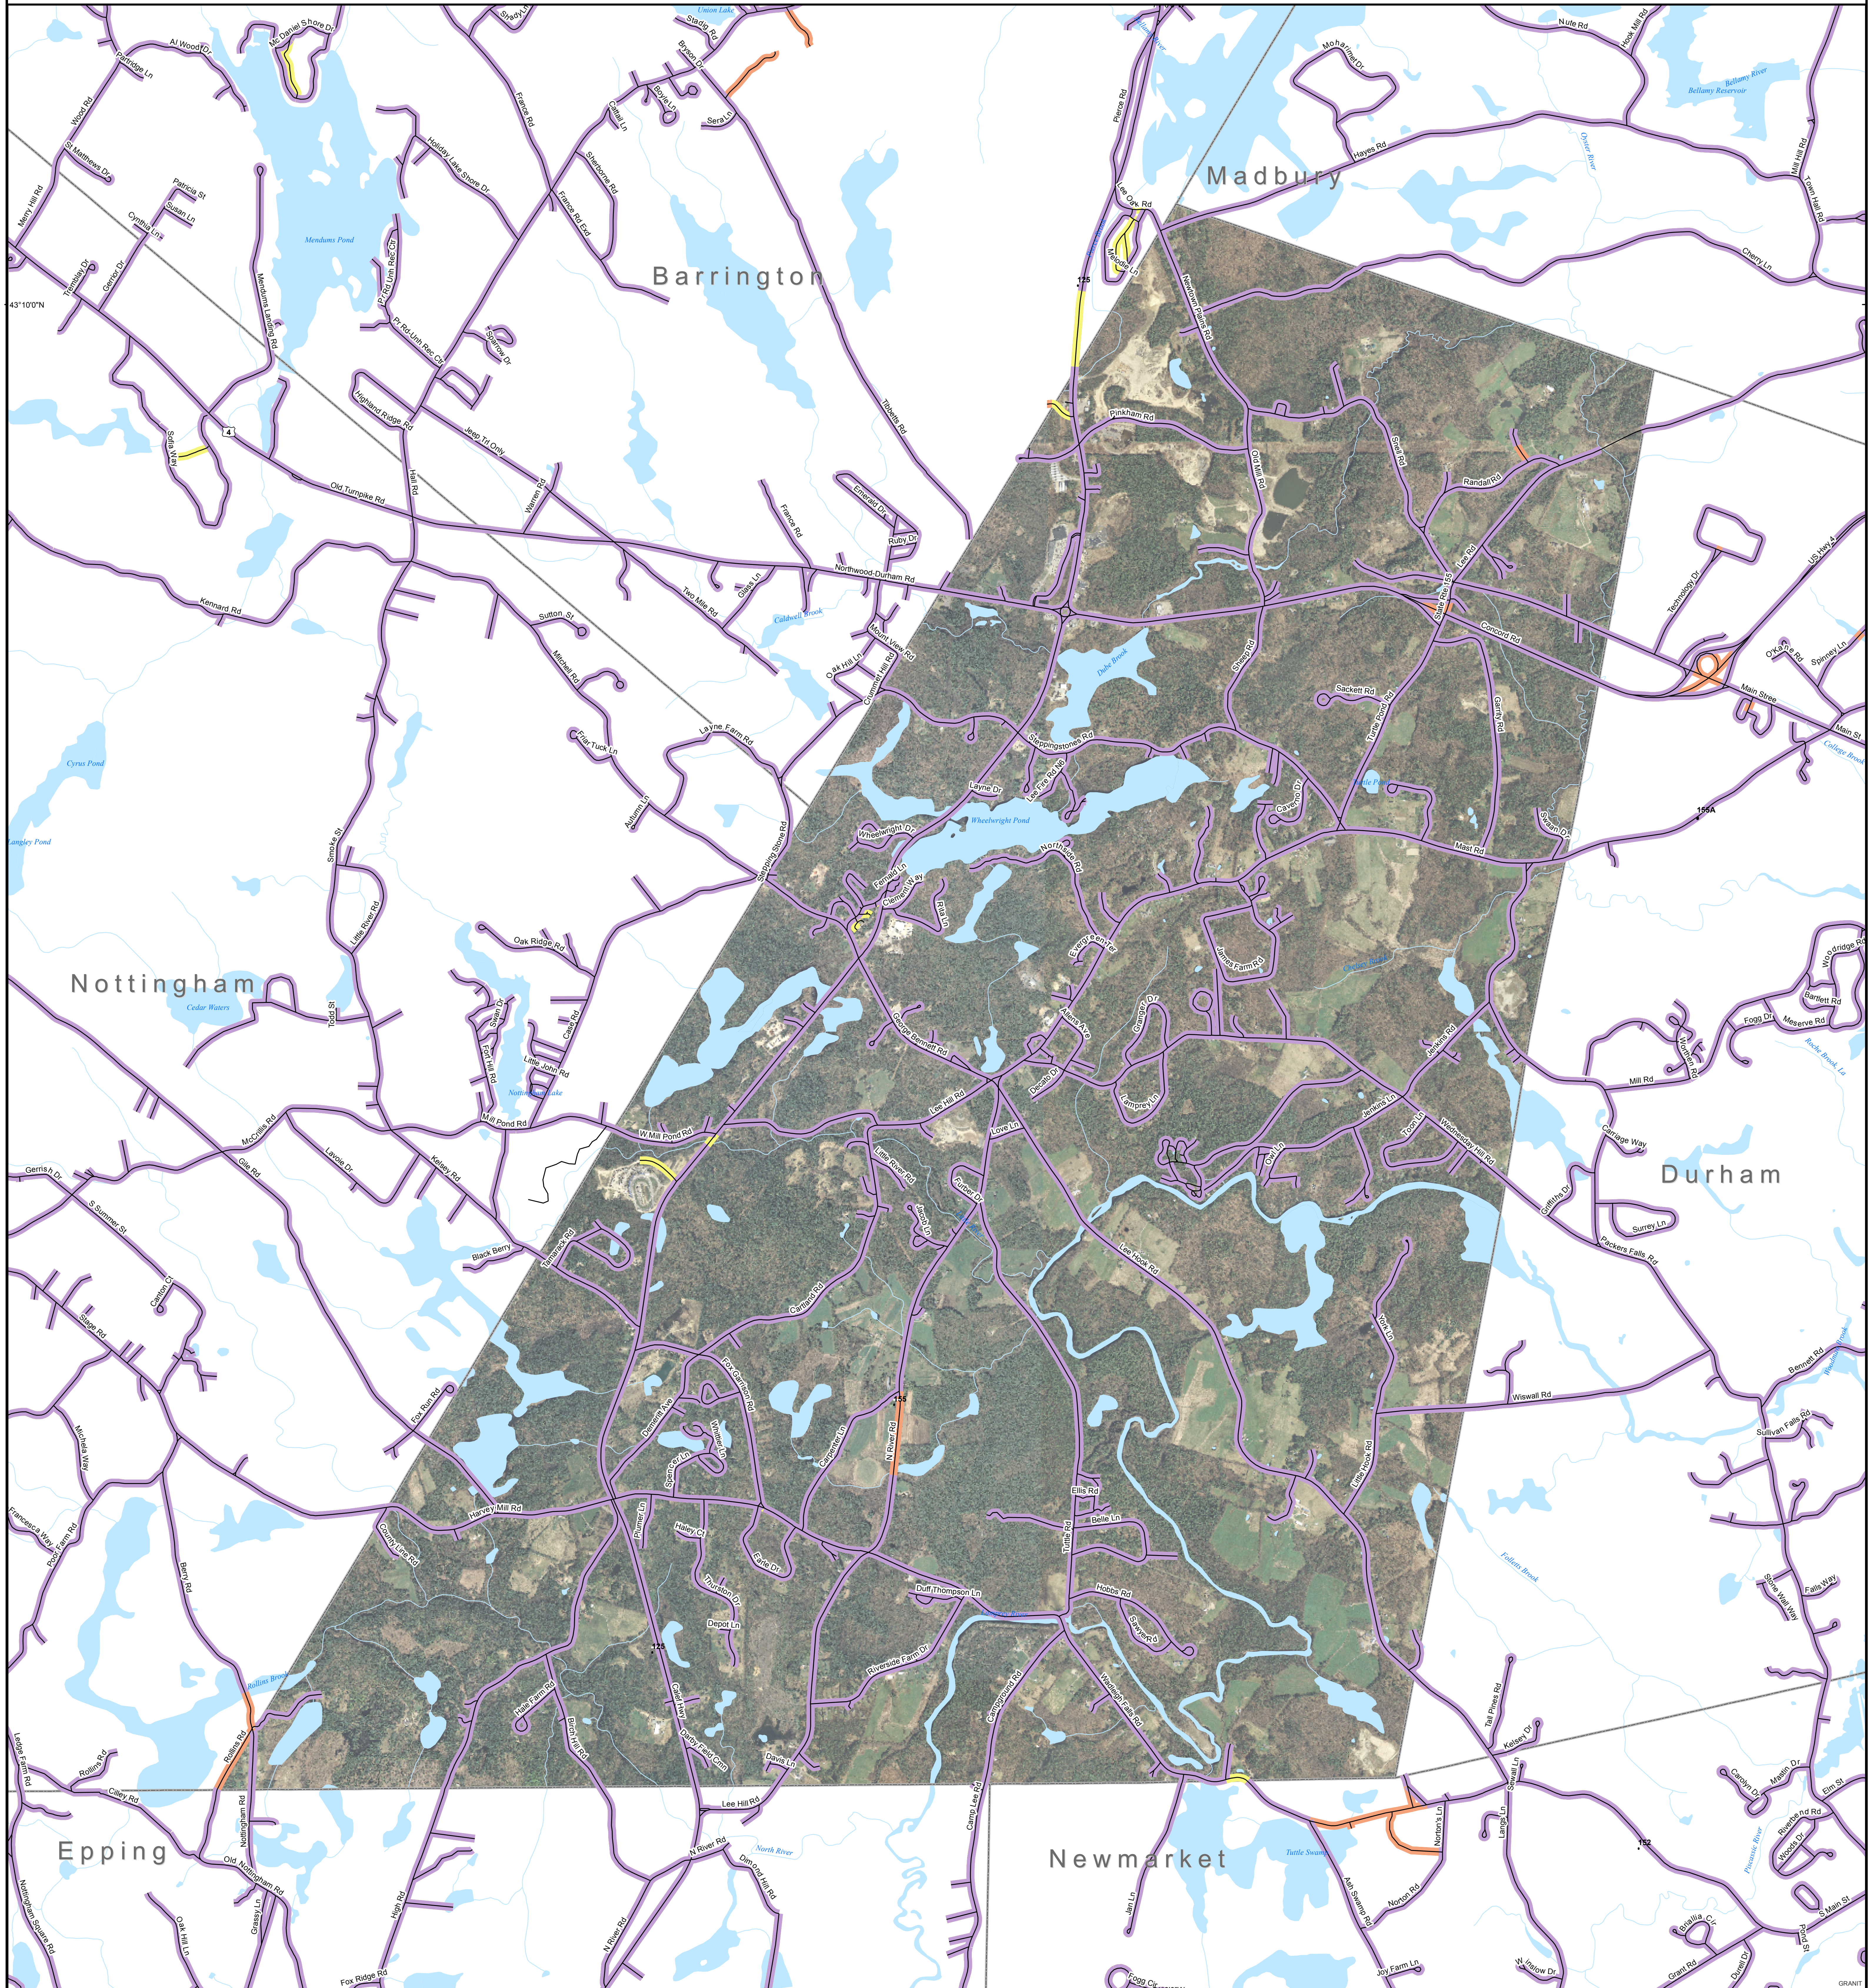

DSL & Cable Broadband Service Availability Town of Lee

MAP REVIEW:

Name:		Email:	
Title:		Phone:	
Organization:		Date:	
Number of changes:			
Comments (please attach separate sheet if needed):			

Map Key

- Roads served by DSL and cable
- Roads served by cable only
- Roads served by DSL only

This map displays broadband access information submitted to the NH Broadband Mapping & Planning Program (NHBMPP) as of March 31, 2013. The map has been generated for the sole purpose of verifying locations of DSL and cable broadband services in each town in New Hampshire.

Locus Map