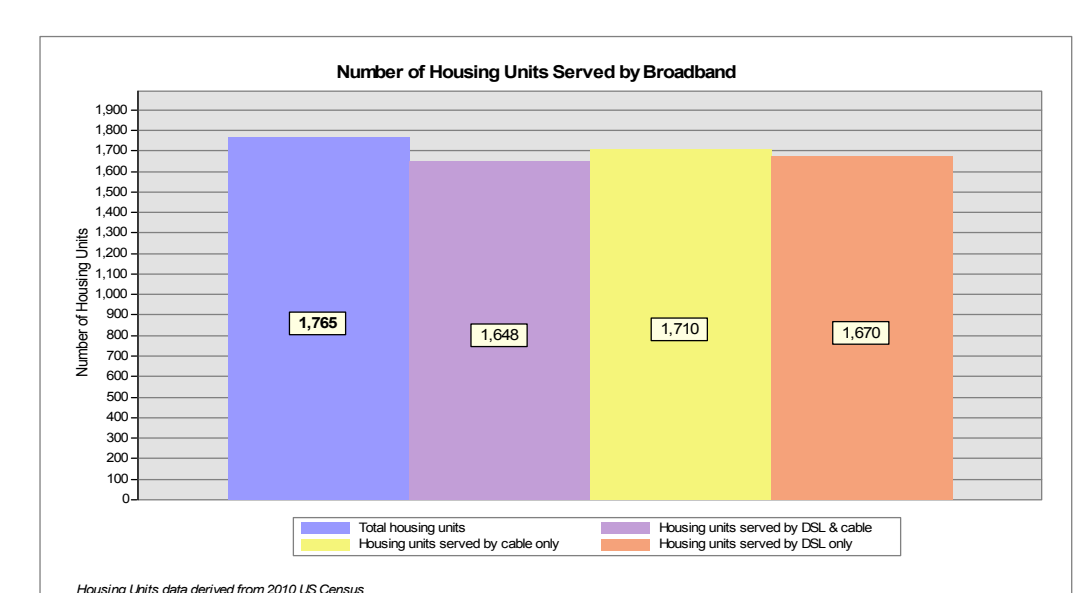

Broadband is defined as access that is at least **768 kbps downstream** and **200 kbps upstream**.

For more information on this project, please visit the NHBMPP web site at: iwantbroadbandnh.org

Provider Name