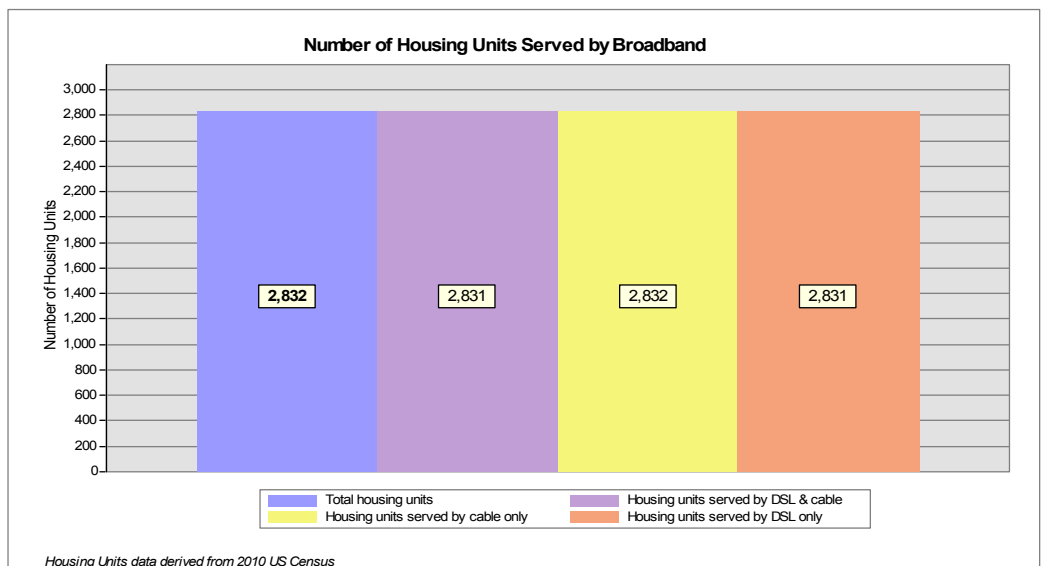

Broadband is defined as access that is at least **768 kbps downstream** and **200 kbps upstream**.  
For more information on this project, please visit the NHBMP web site at: [iwantbroadbandnh.org](http://iwantbroadbandnh.org)