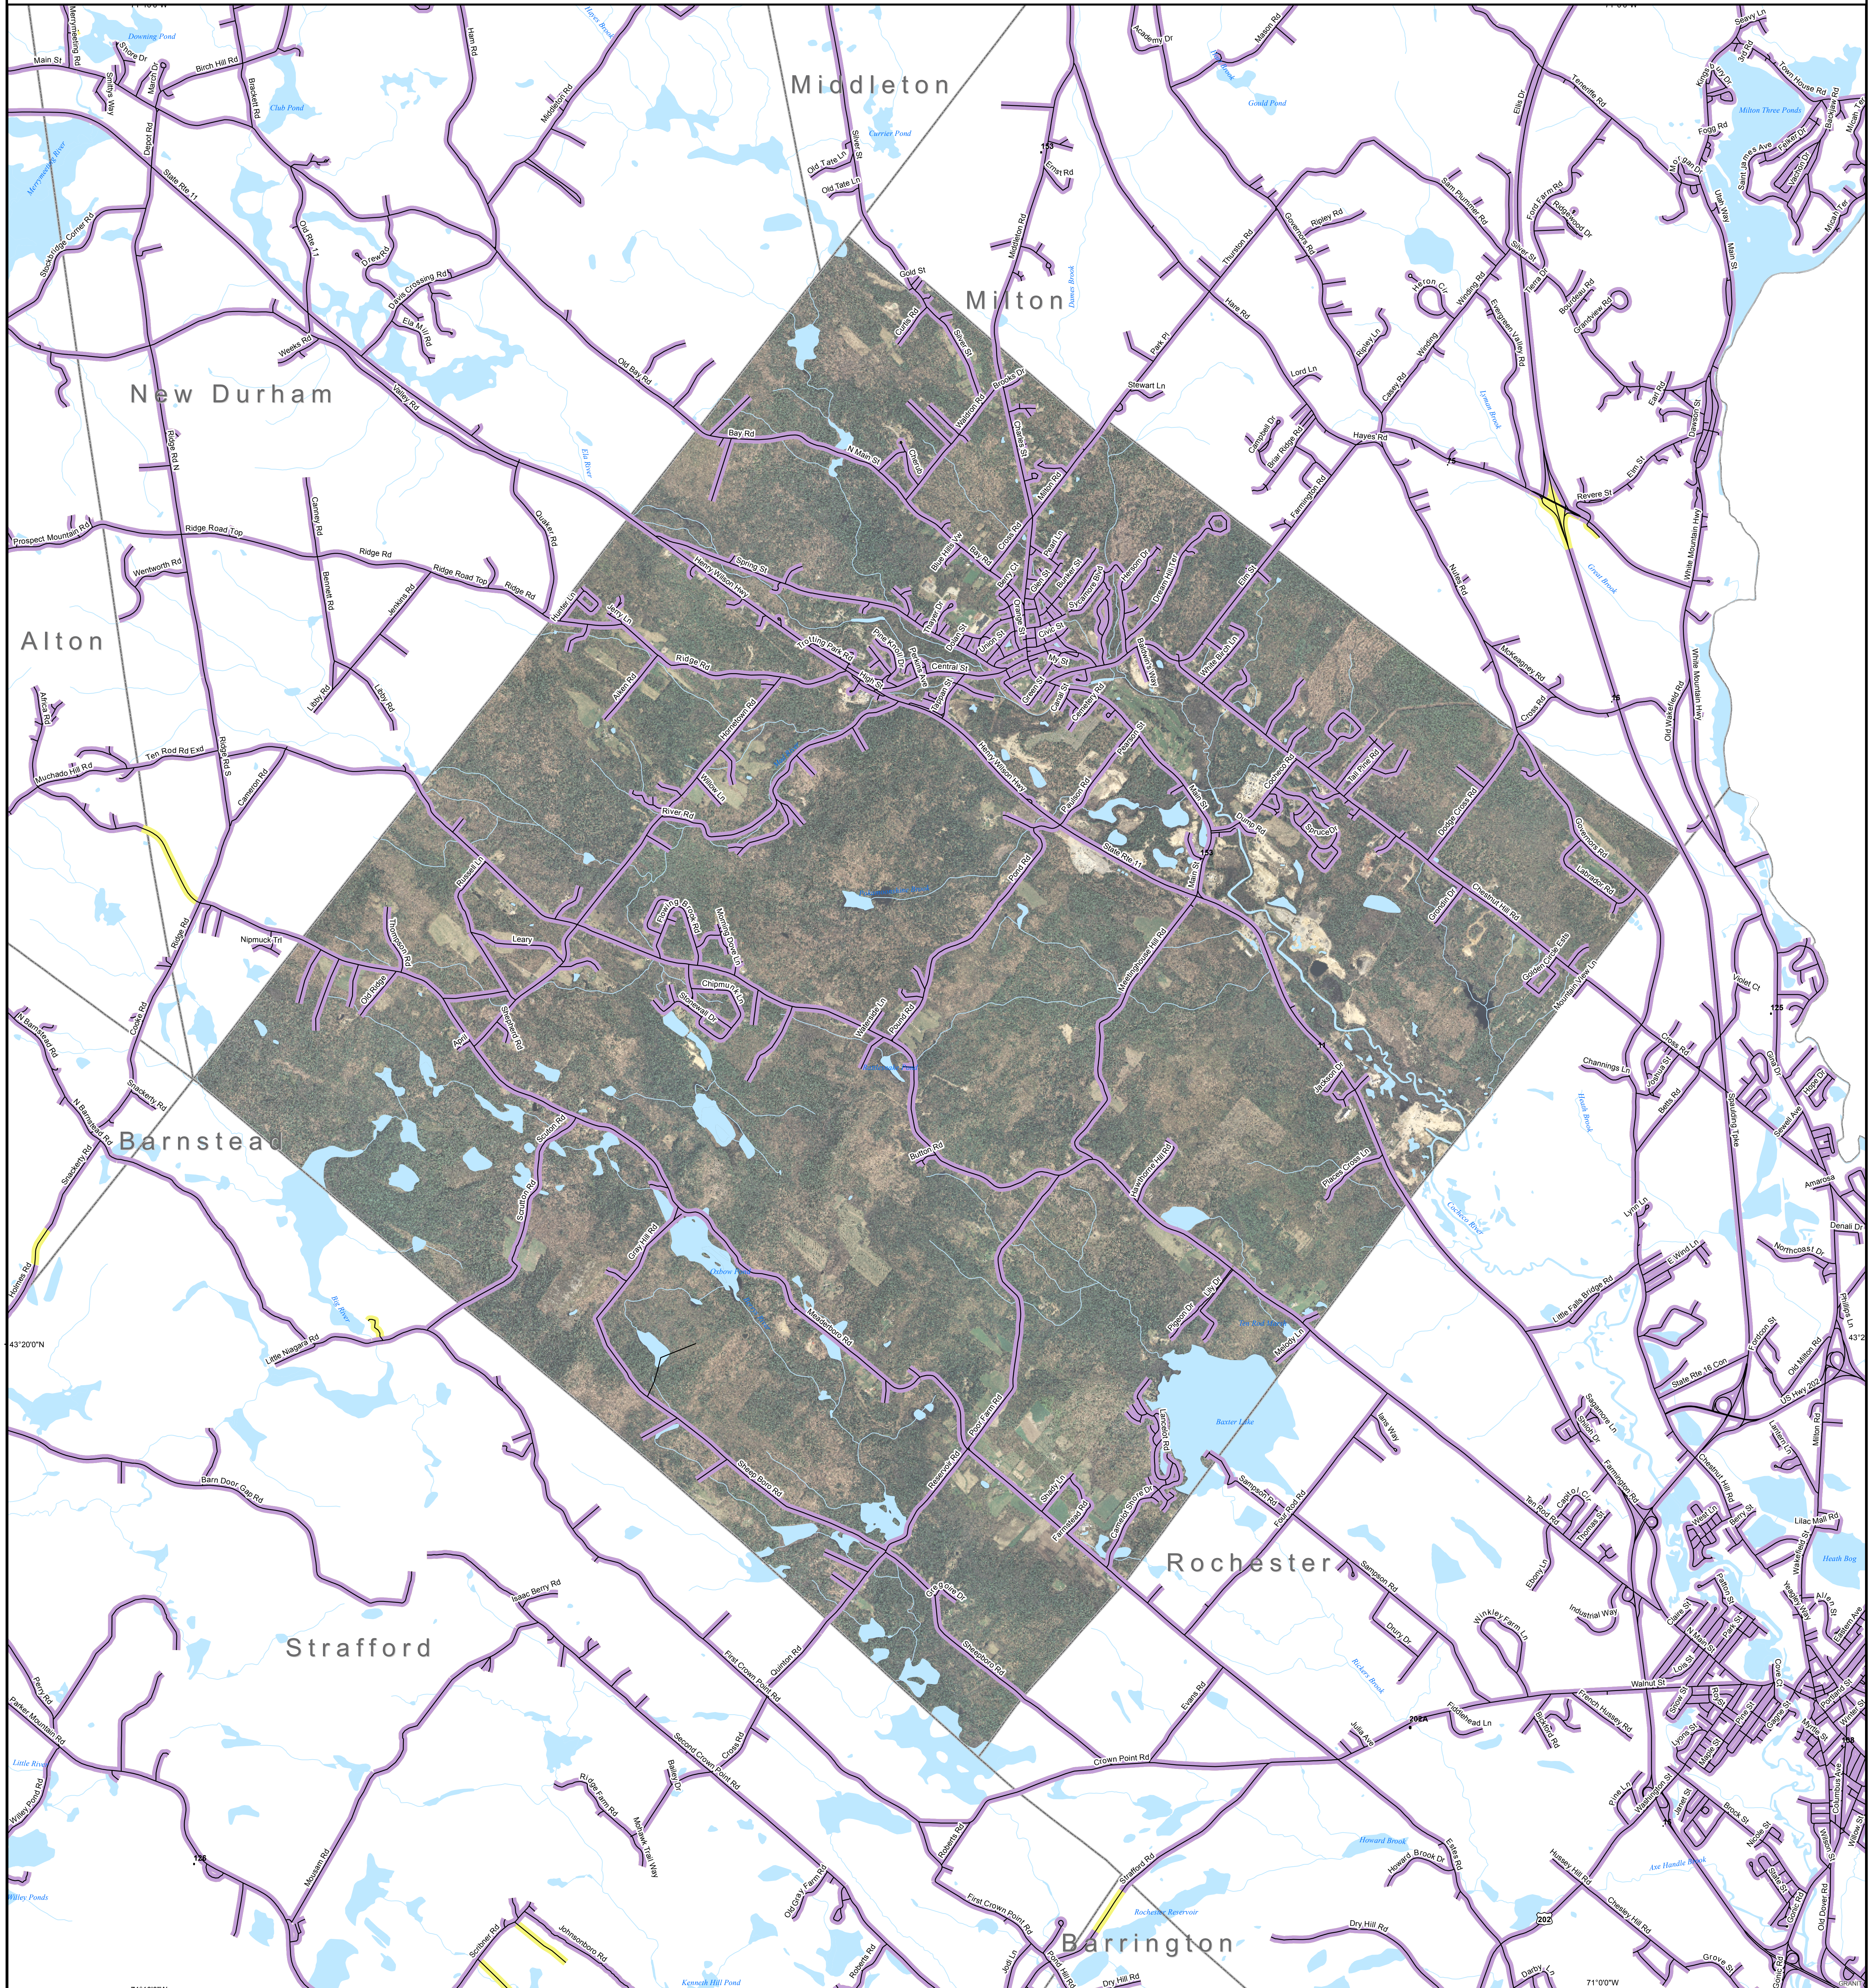

**Map Key**

- Roads served by DSL and cable
- Roads served by cable only
- Roads served by DSL only

This map displays broadband access information submitted to the NH Broadband Mapping & Planning Program (NHBMP) as of March 31, 2013. The map has been generated for the sole purpose of verifying locations of DSL and cable broadband services in each town in New Hampshire.