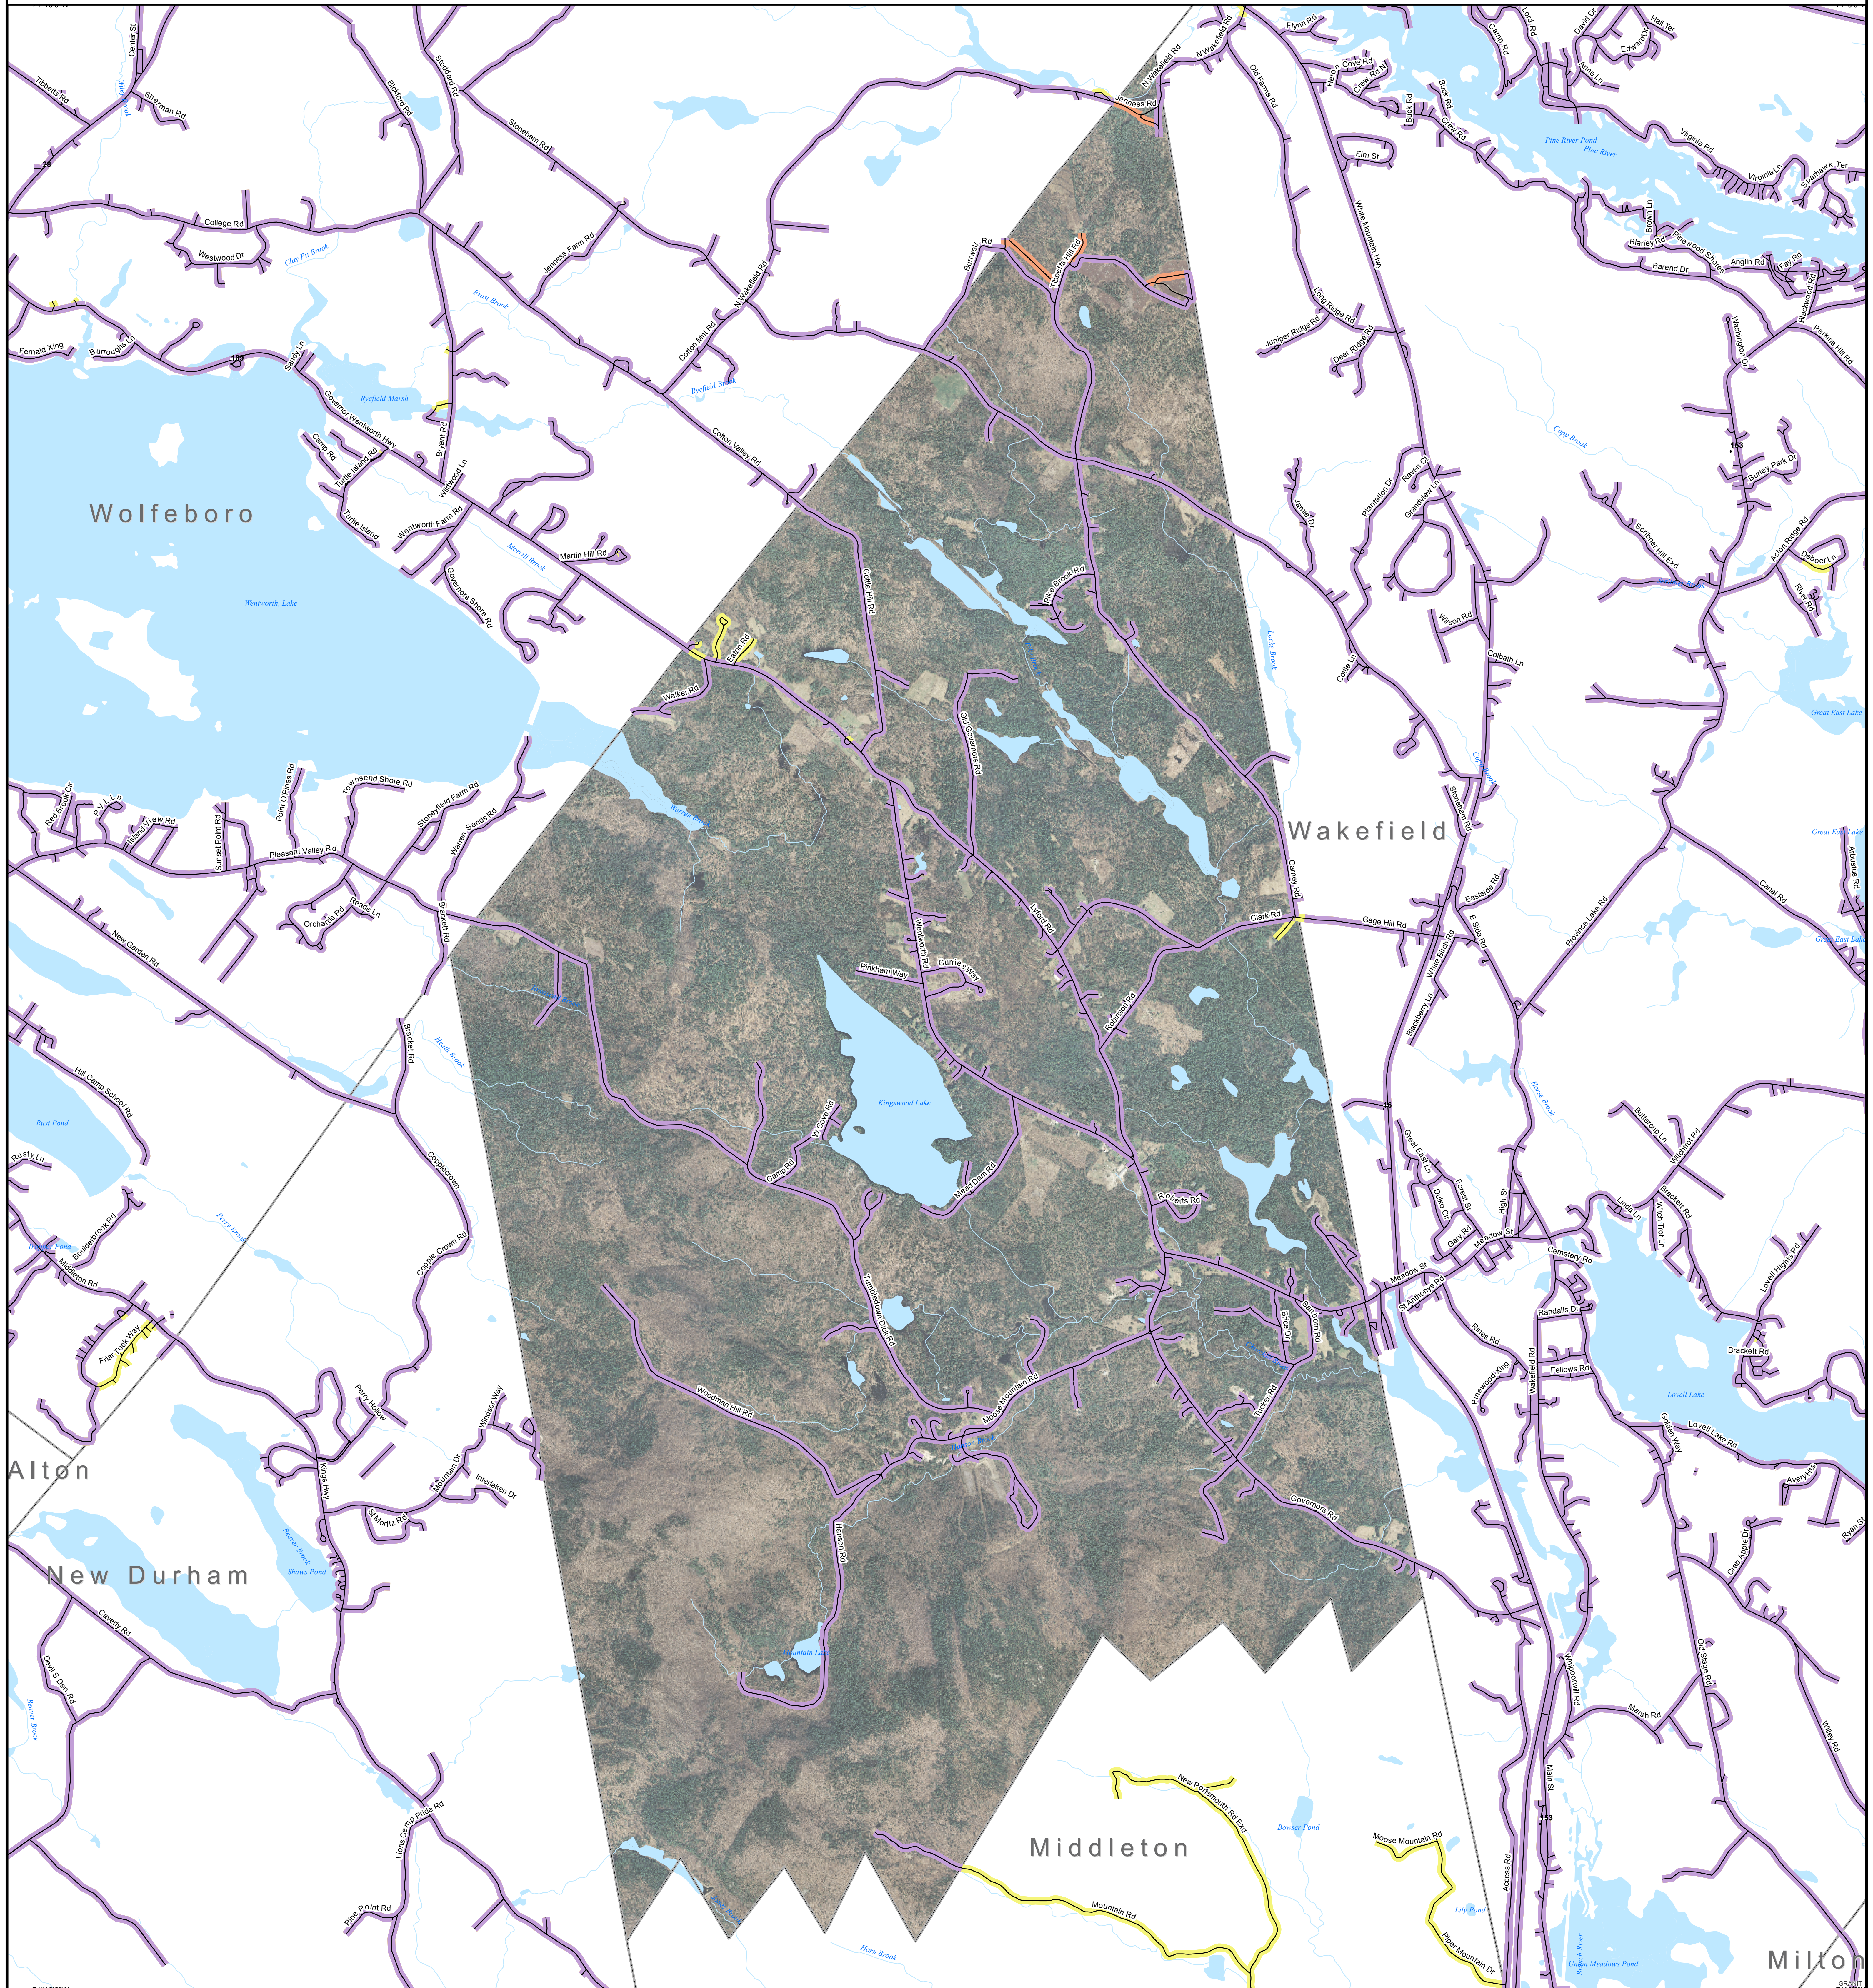

DSL & Cable Broadband Service Availability Town of Brookfield

MAP REVIEW:

Name:		Email:	
Title:		Phone:	
Organization:		Date:	
Number of changes:			
Comments (please attach separate sheet if needed):			

Map Key

- Roads served by DSL and cable
- Roads served by cable only
- Roads served by DSL only

This map displays broadband access information submitted to the NH Broadband Mapping & Planning Program (NHBMP) as of March 31, 2013. The map has been generated for the sole purpose of verifying locations of DSL and cable broadband services in each town in New Hampshire.

- FairPoint Communications, Inc.
- MetroCast
- TDS TELECOM
- TIME WARNER CABLE

Technology

- DSL
- Cable
- DSL
- Cable

Scale: 0 0.125 0.25 0.5 0.75 1 Miles

NH GRANIT
www.granit.unh.edu

UNIVERSITY of NEW HAMPSHIRE
www.unh.edu