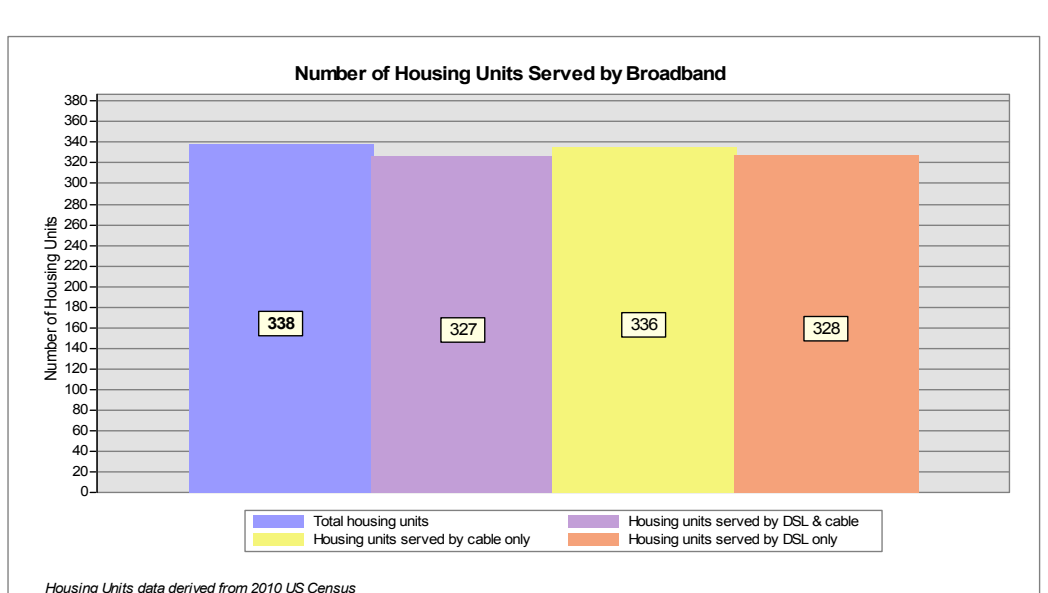

Provider Name

- FairPoint Communications, Inc.
- MetroCast
- TDS TELECOM
- TIME WARNER CABLE

Technology

- DSL
- Cable
- DSL
- Cable

Scale: 0 0.125 0.25 0.5 0.75 1 Miles

NH GRANIT
www.granit.unh.edu

UNIVERSITY of NEW HAMPSHIRE
www.unh.edu