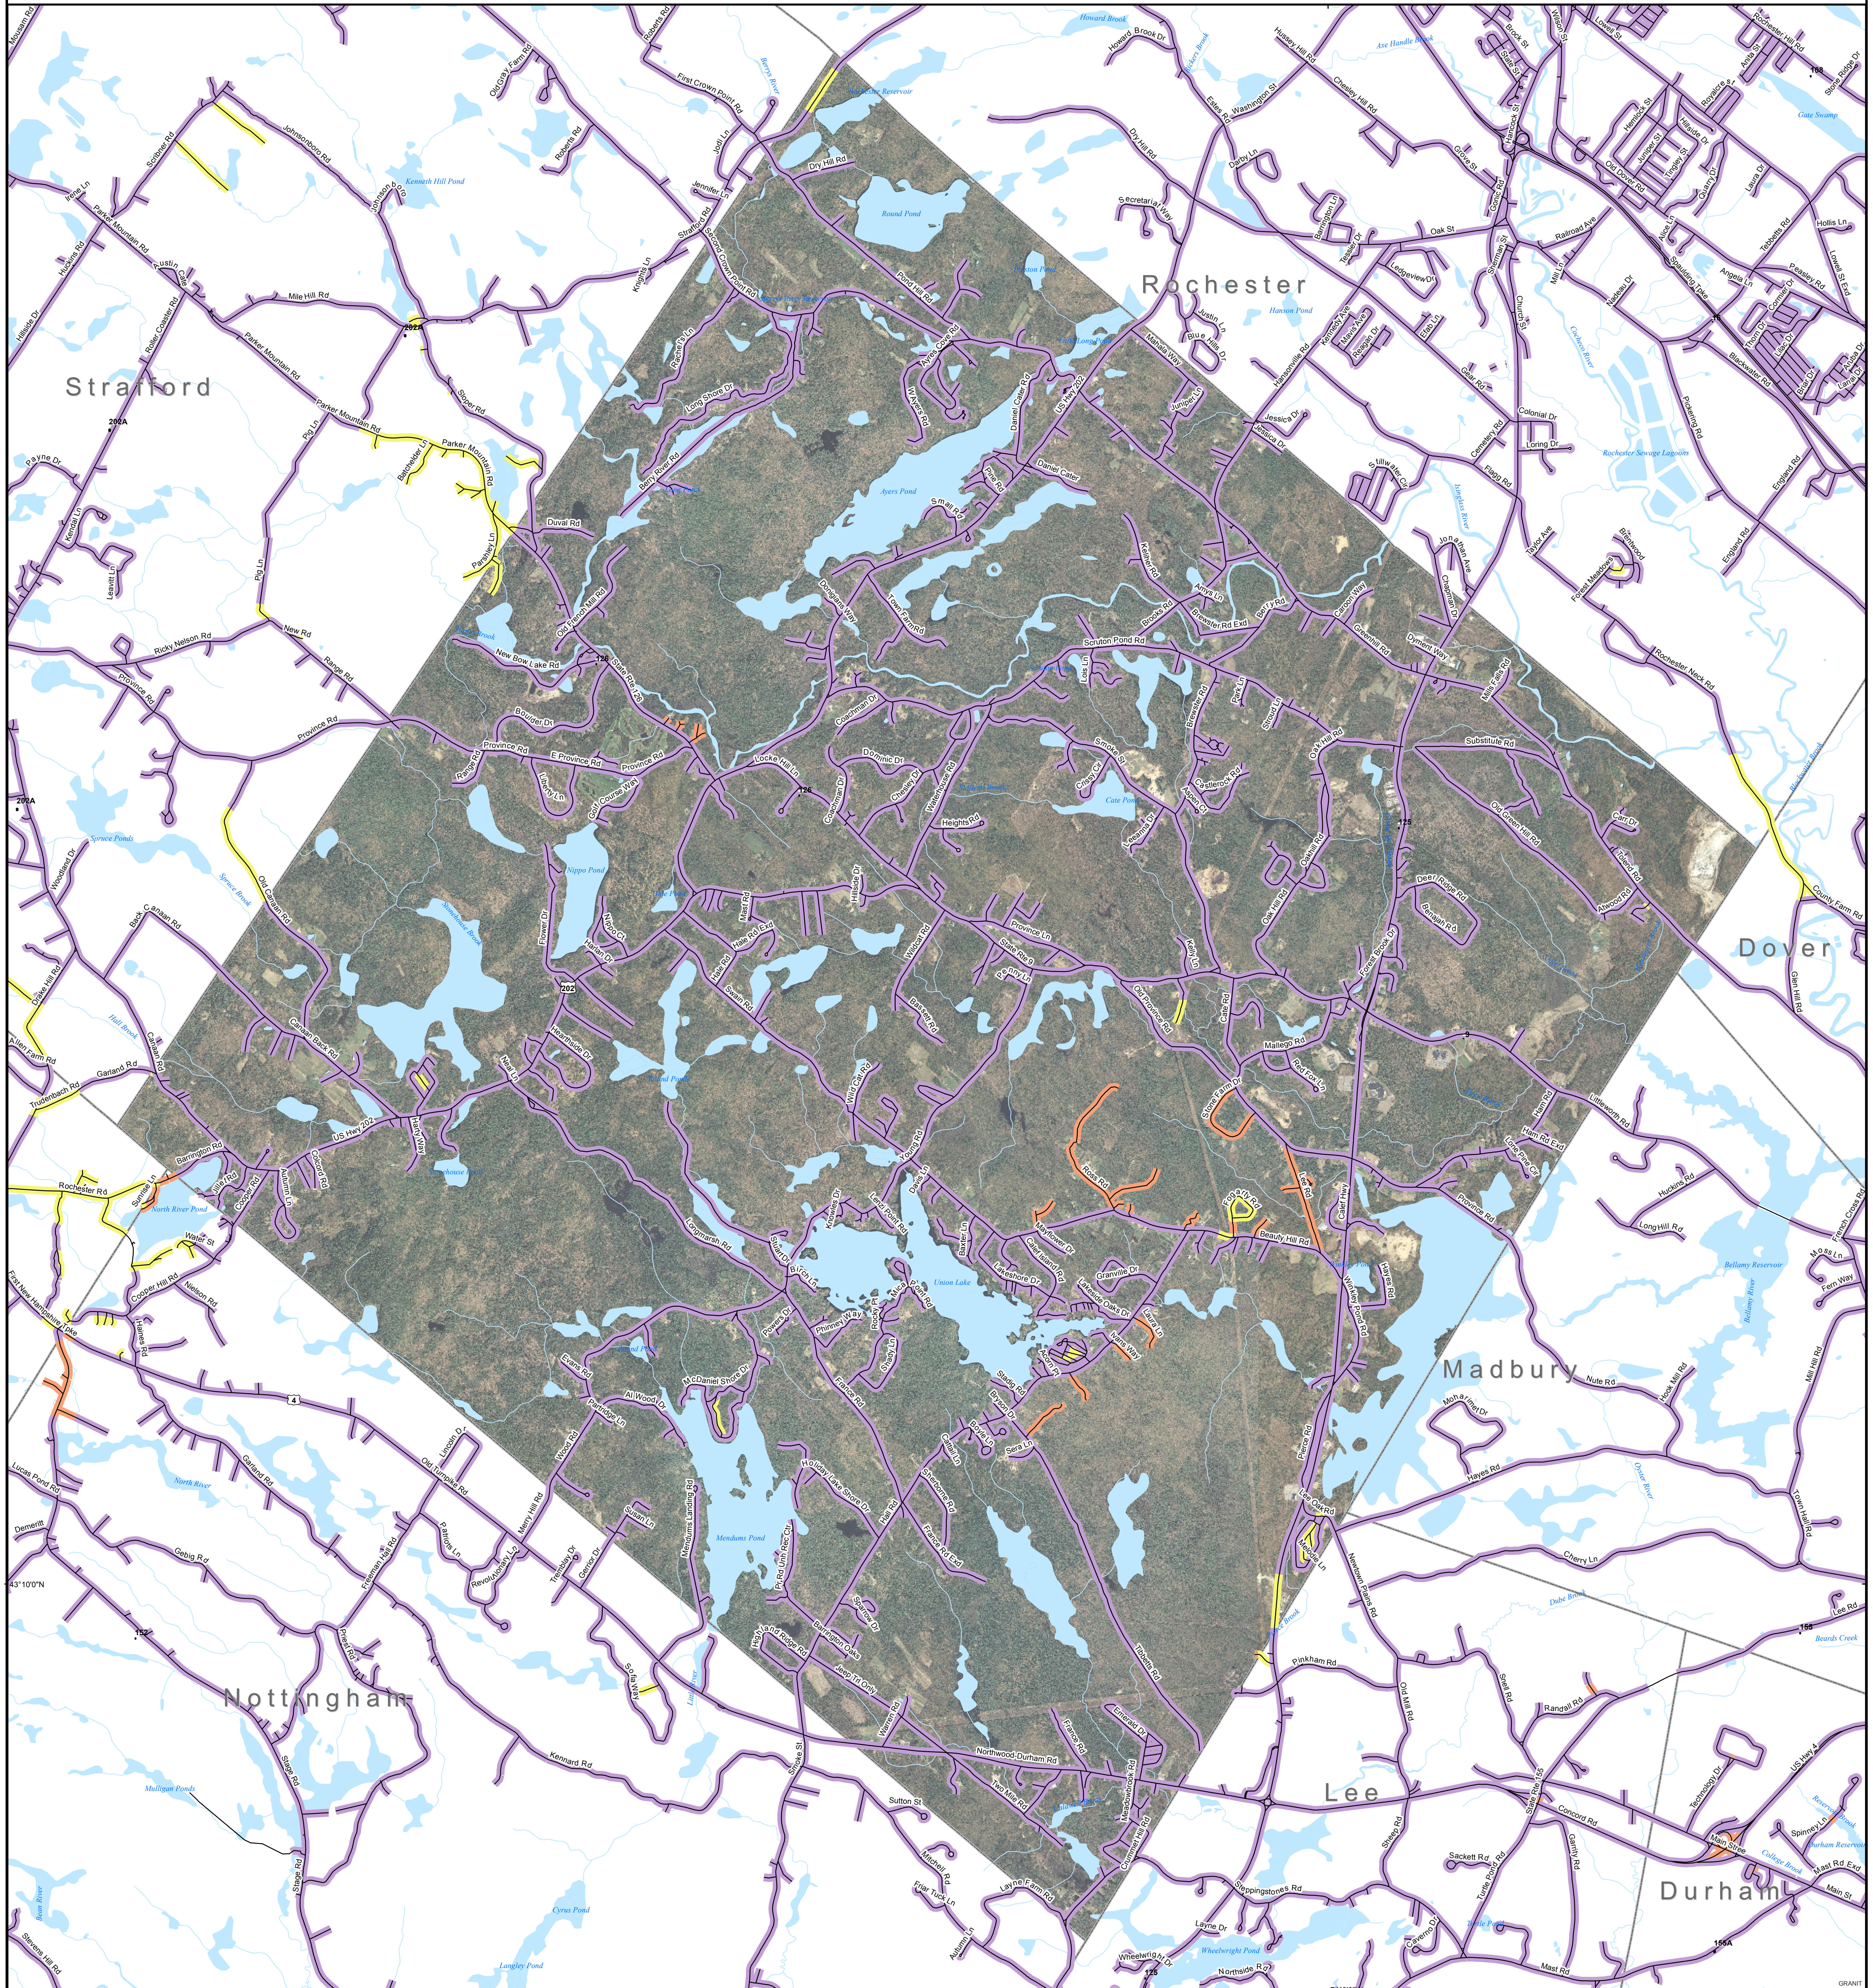

# DSL & Cable Broadband Service Availability Town of Barrington

**MAP REVIEW:**

Name:		Email:	
Title:		Phone:	
Organization:		Date:	
Number of changes:			
Comments (please attach separate sheet if needed):			

**Map Key**

- Roads served by DSL and cable
- Roads served by cable only
- Roads served by DSL only

This map displays broadband access information submitted to the NH Broadband Mapping & Planning Program (NHBMP) as of March 31, 2013. The map has been generated for the sole purpose of verifying locations of DSL and cable broadband services in each town in New Hampshire.

**Provider Name**

- Comcast
- FairPoint Communications, Inc.
- G4 Communications
- MetroCast

**Technology**

- Cable
- DSL
- DSL
- Cable

Scale: 0 0.15 0.3 0.6 0.9 1.2 Miles

North Arrow

Locus Map

Logos for NH GRANIT, UNIVERSITY of NEW HAMPSHIRE, and US Dept. of Commerce.