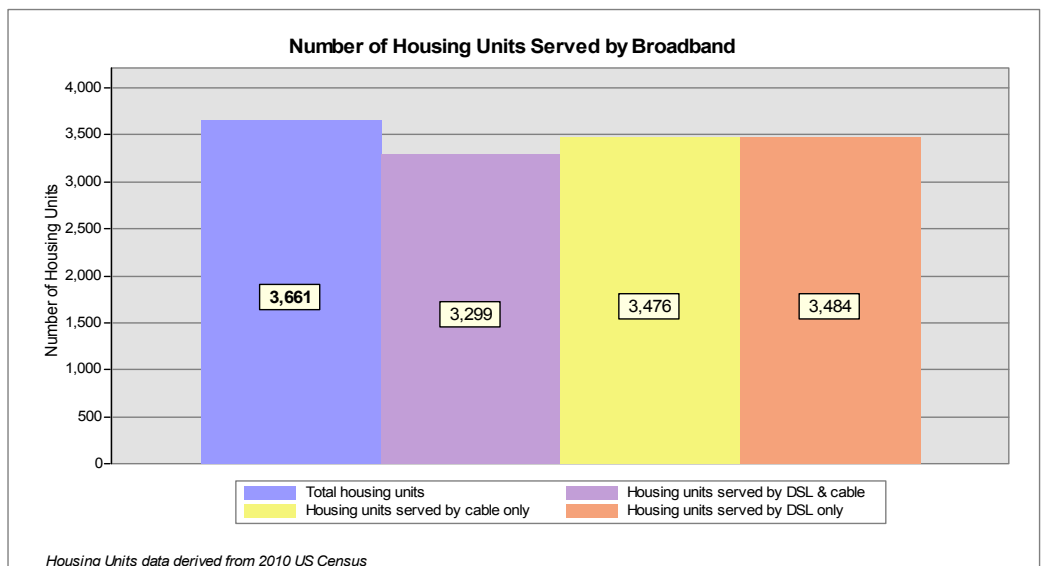

Provider Name

- Comcast
- FairPoint Communications, Inc.
- G4 Communications
- MetroCast

Technology

- Cable
- DSL
- DSL
- Cable

Scale: 0 0.15 0.3 0.6 0.9 1.2 Miles

North Arrow

Locus Map

Logos for NH GRANIT, UNIVERSITY of NEW HAMPSHIRE, and US Dept. of Commerce.