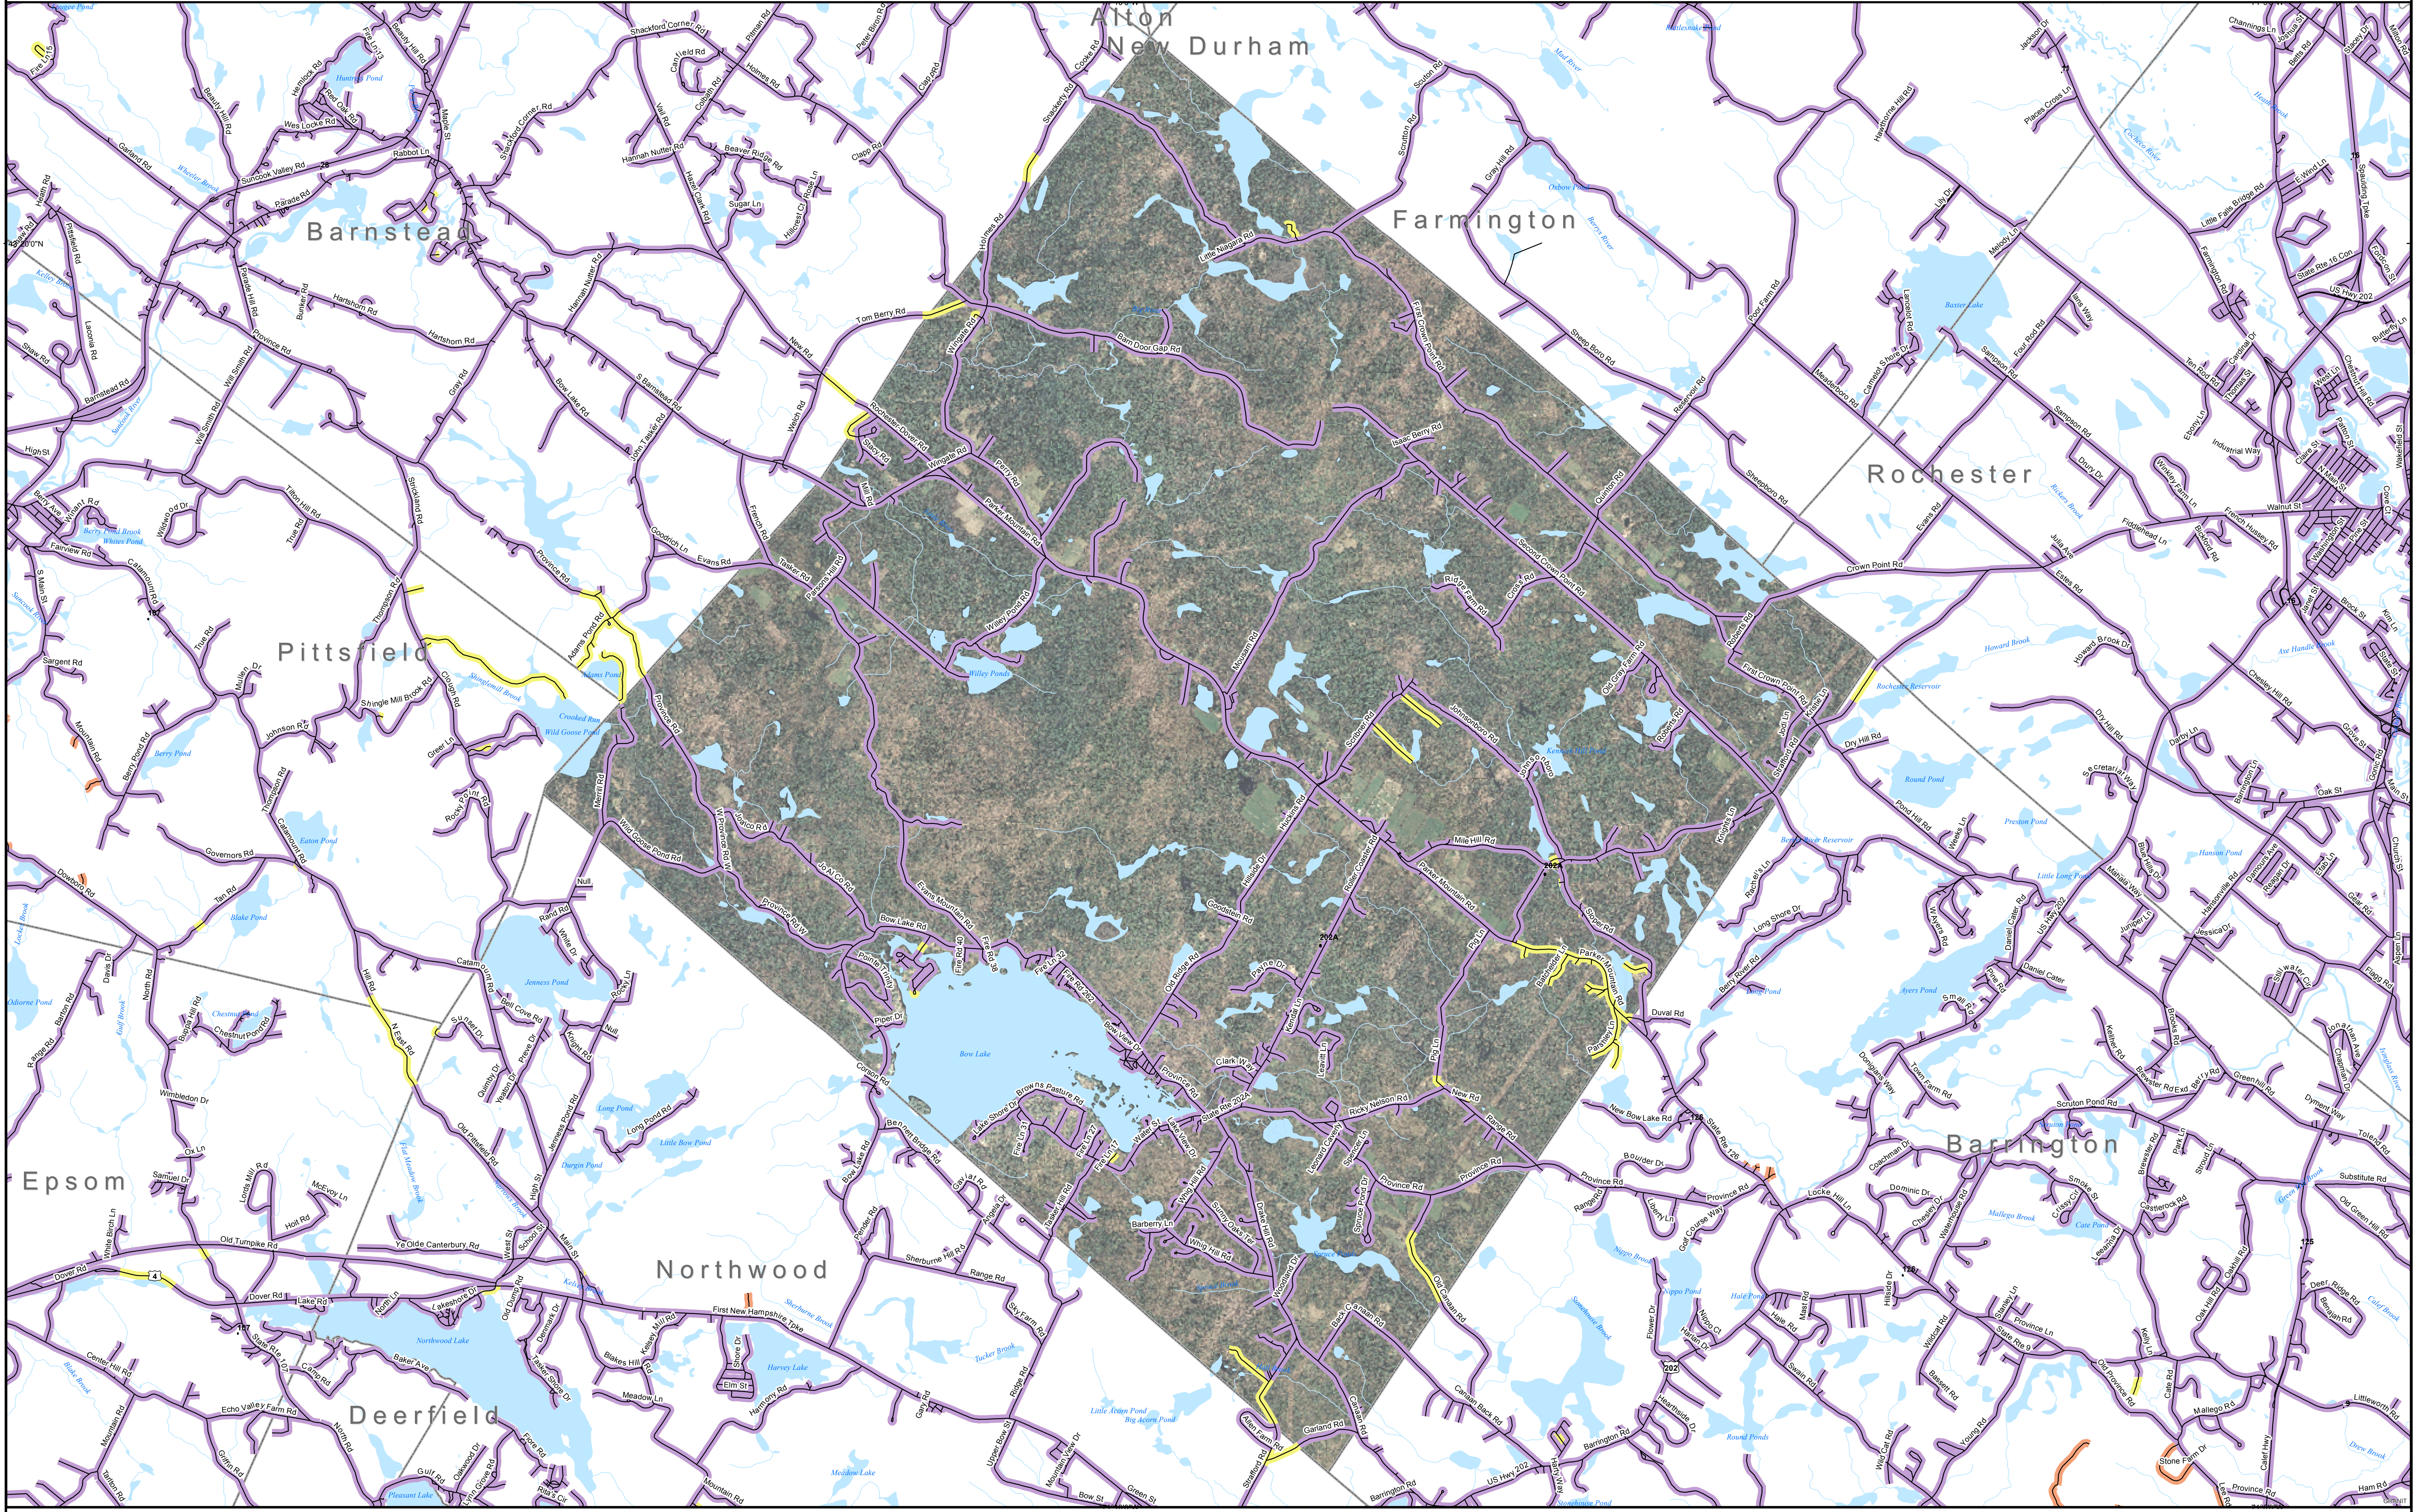

Map Key

- Roads served by DSL and cable
- Roads served by cable only
- Roads served by DSL only

This map displays broadband access information submitted to the NH Broadband Mapping & Planning Program (NHBMPP) as of March 31, 2013. The map has been generated for the sole purpose of verifying locations of DSL and cable broadband services in each town in New Hampshire.