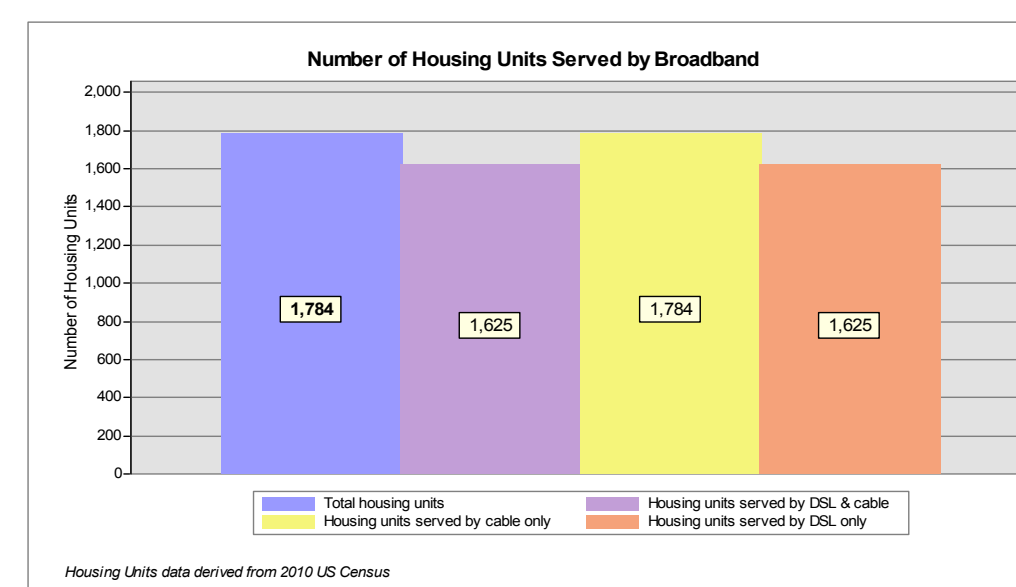

Broadband is defined as access that is at least **768 kbps downstream** and **200 kbps upstream**.

For more information on this project, please visit the NHMPP web site at: iwantbroadbandnh.org

Provider Name