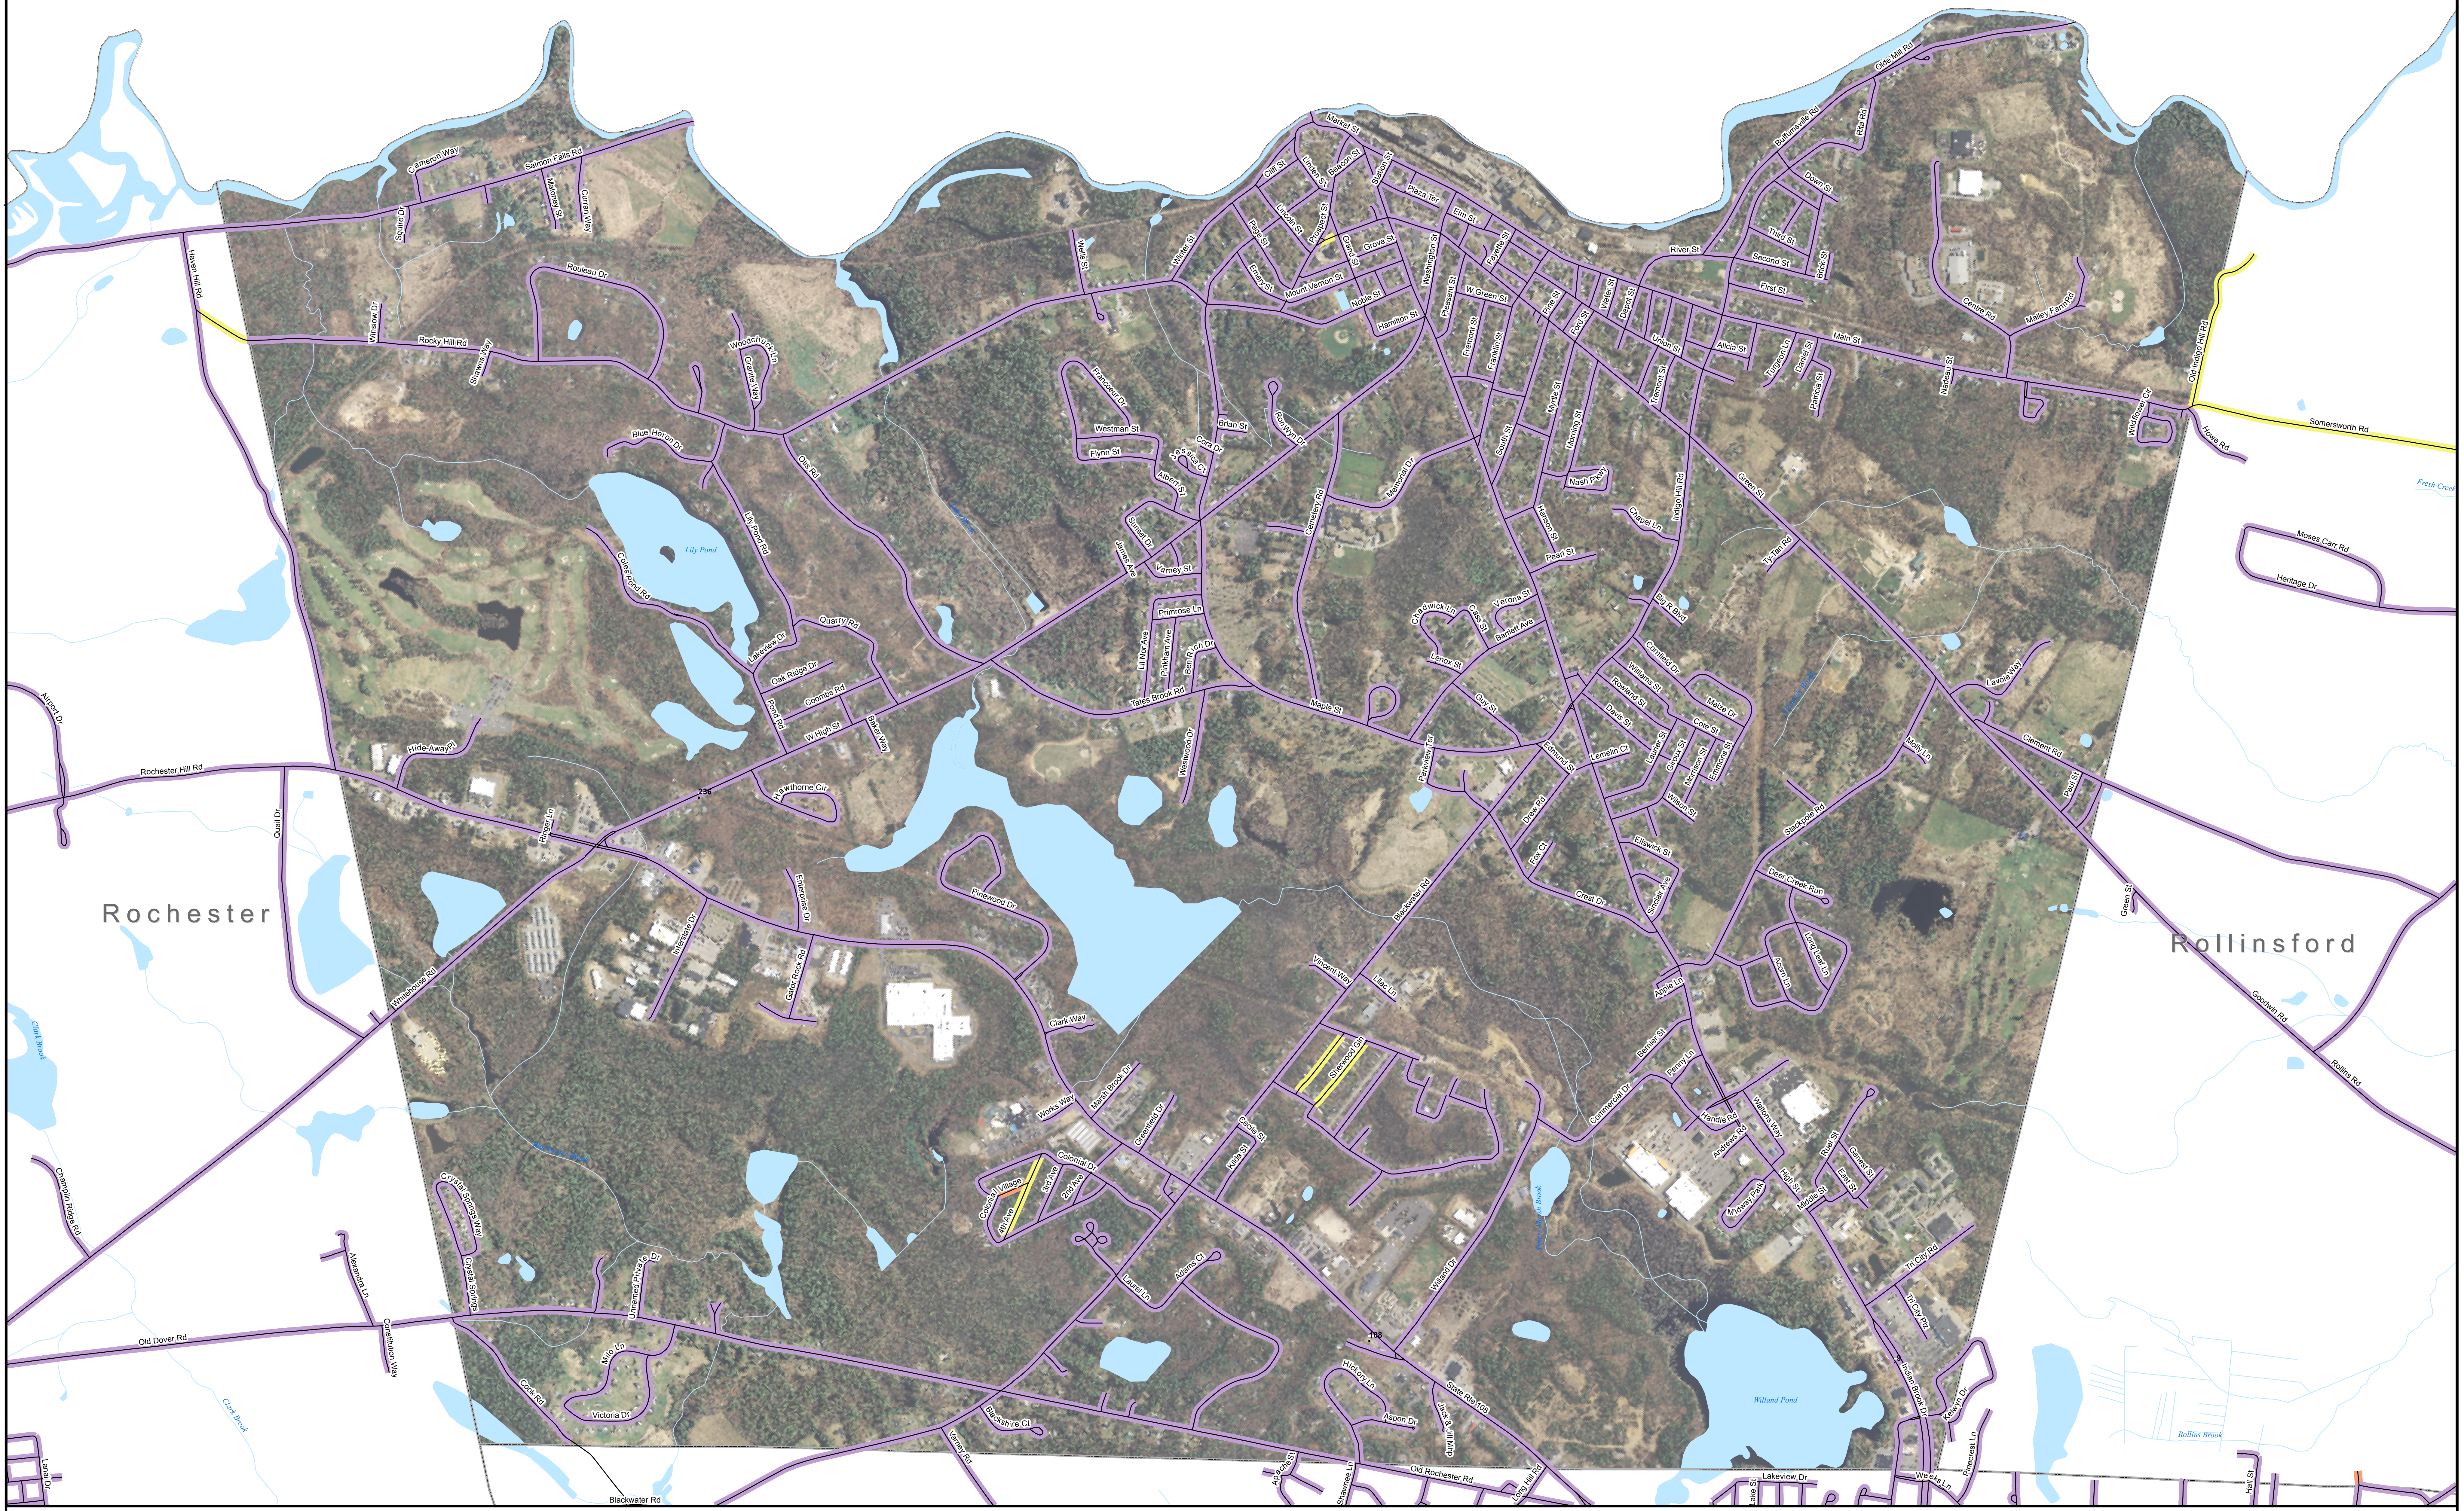

- Map Key**
- Roads served by DSL and cable
 - Roads served by cable only
 - Roads served by DSL only

This map displays broadband access information submitted to the NH Broadband Mapping & Planning Program (NHBMP) as of March 31, 2013. The map has been generated for the sole purpose of verifying locations of DSL and cable broadband services in each town in New Hampshire.