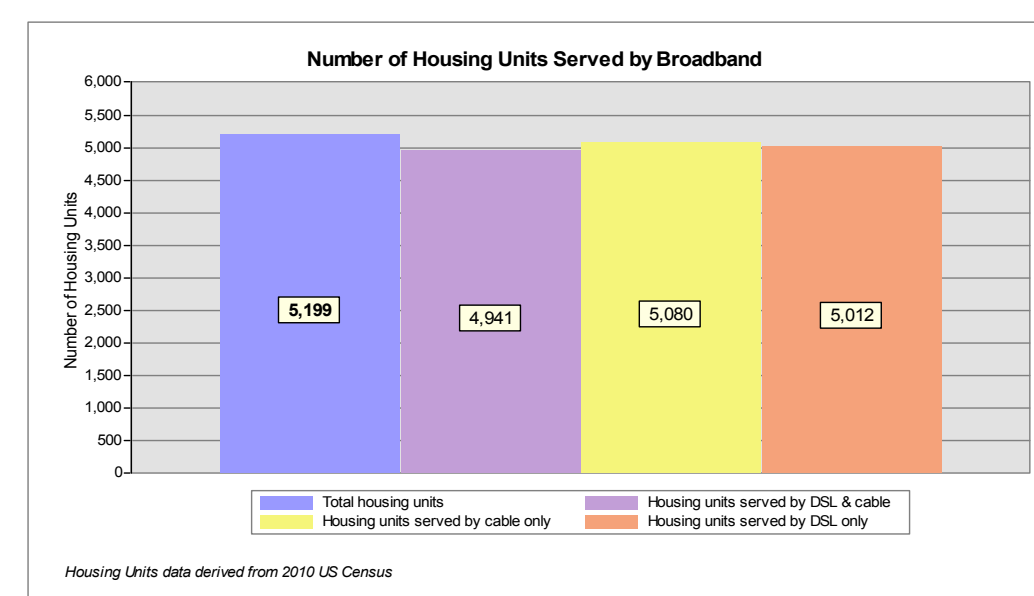

Provider Name	Technology
Comcast	Cable
FairPoint Communications, Inc.	DSL
G4 Communications	DSL
MetroCast	Cable
OTT Communications	DSL