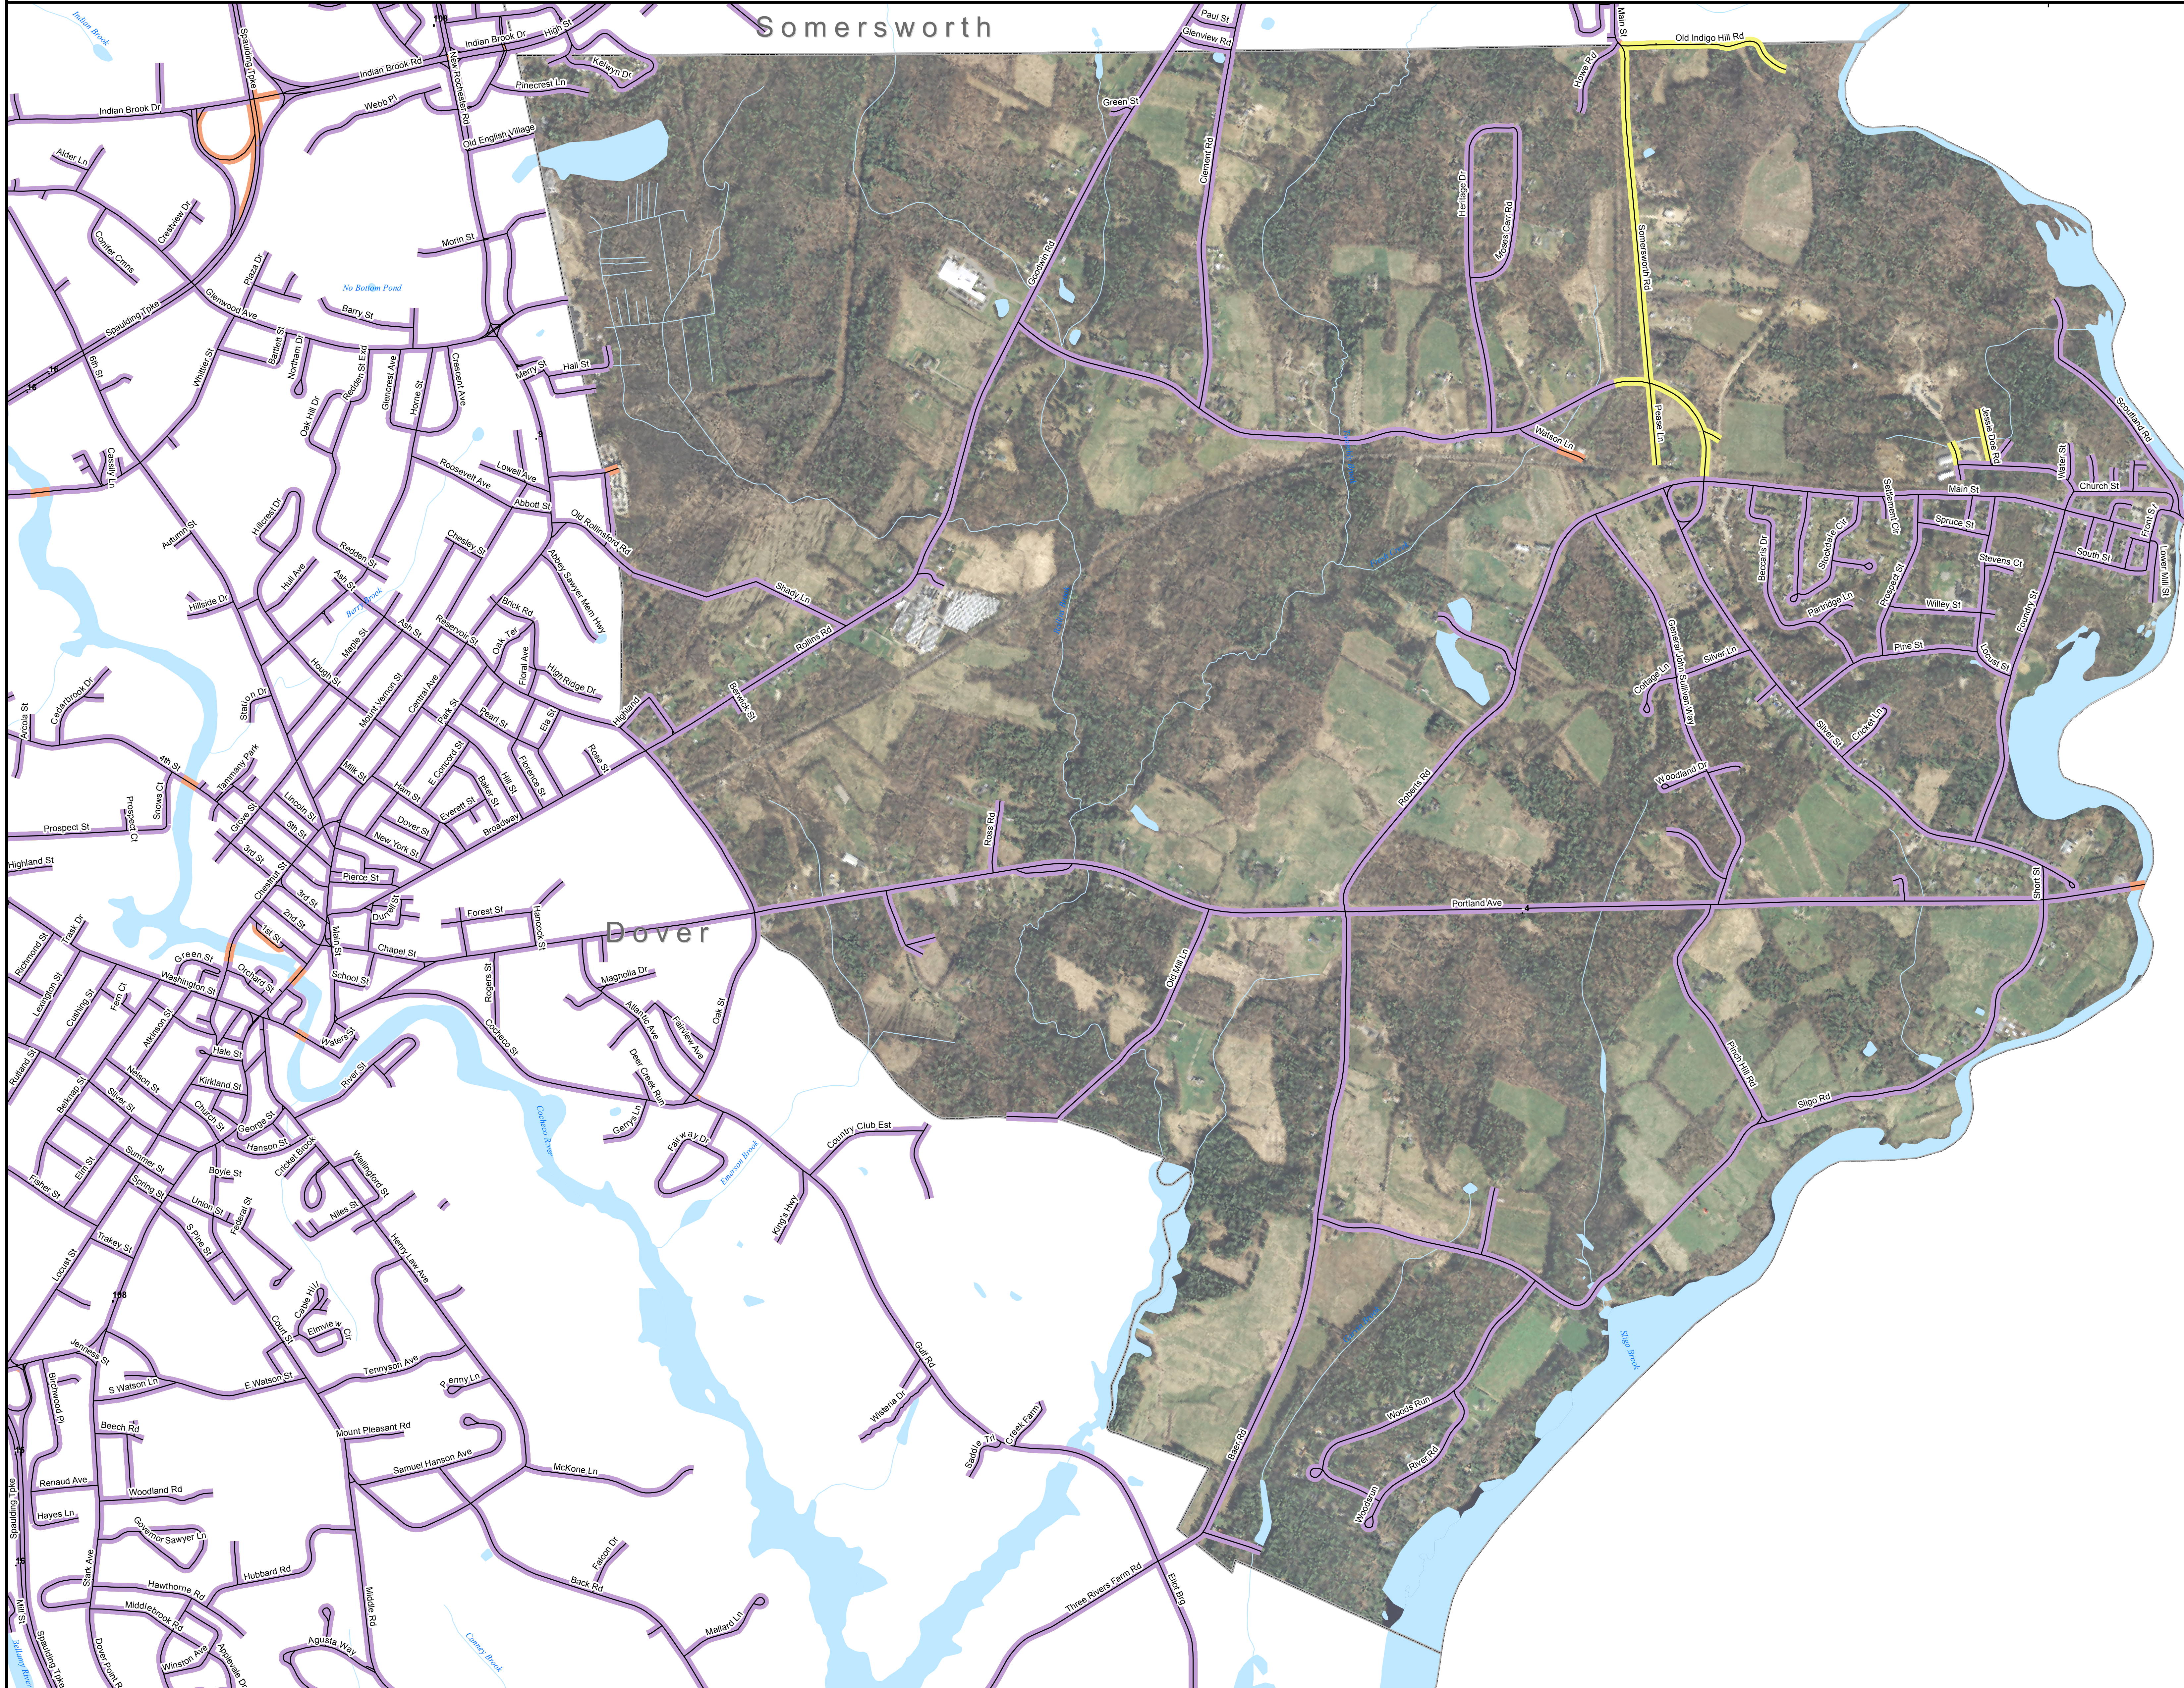

# DSL & Cable Broadband Service Availability Town of Rollinsford

MAP REVIEW:		Name:	Email:
Title:	Organization:	Phone:	Date:
Number of changes:	Comments (please attach separate sheet if needed):		

- Map Key**
- Roads served by DSL and cable
  - Roads served by cable only
  - Roads served by DSL only

This map displays broadband access information submitted to the NH Broadband Mapping & Planning Program (NHBMP) as of March 31, 2013. The map has been generated for the sole purpose of verifying locations of DSL and cable broadband services in each town in New Hampshire.