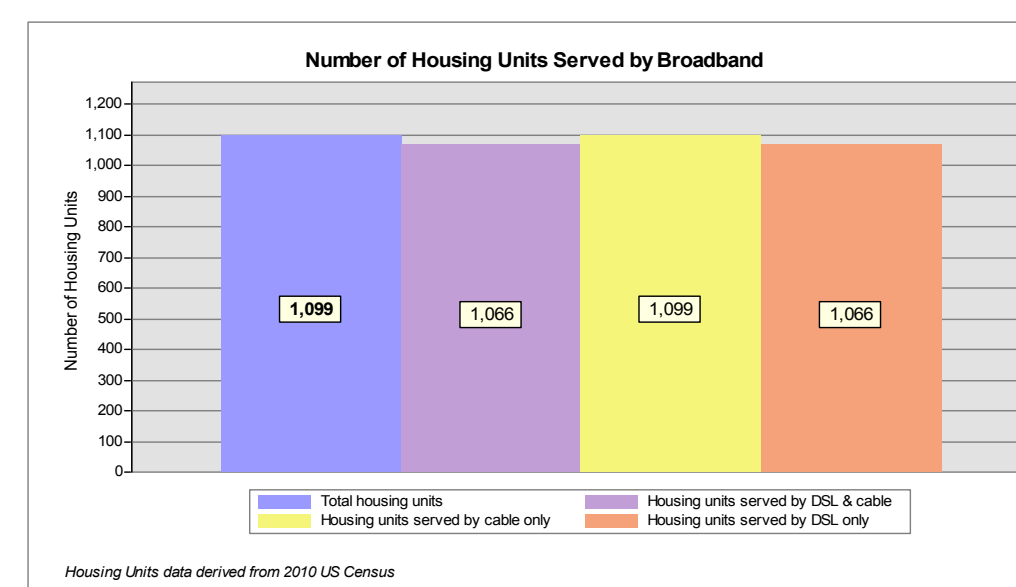

Broadband is defined as access that is at least **768 kbps downstream** and **200 kbps upstream**.

For more information on this project, please visit the NHBMP web site at: [iwantbroadbandnh.org](http://iwantbroadbandnh.org)