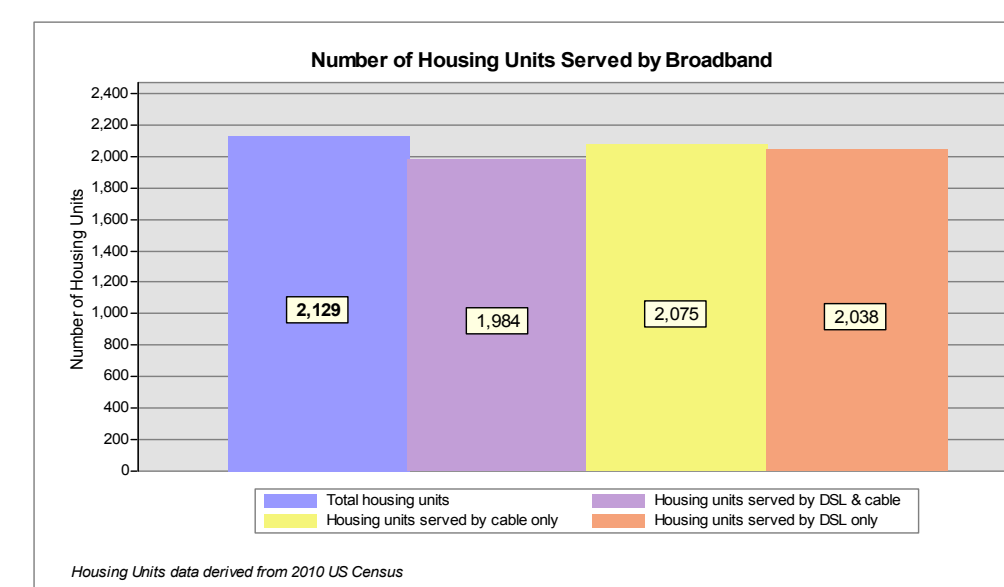

Broadband is defined as access that is at least **768 kbps downstream** and **200 kbps upstream**.

For more information on this project, please visit the NHMPP web site at: iwantbroadbandnh.org

Provider Name	Technology
Comcast	Cable
FairPoint Communications, Inc.	DSL
MetroCast	Cable