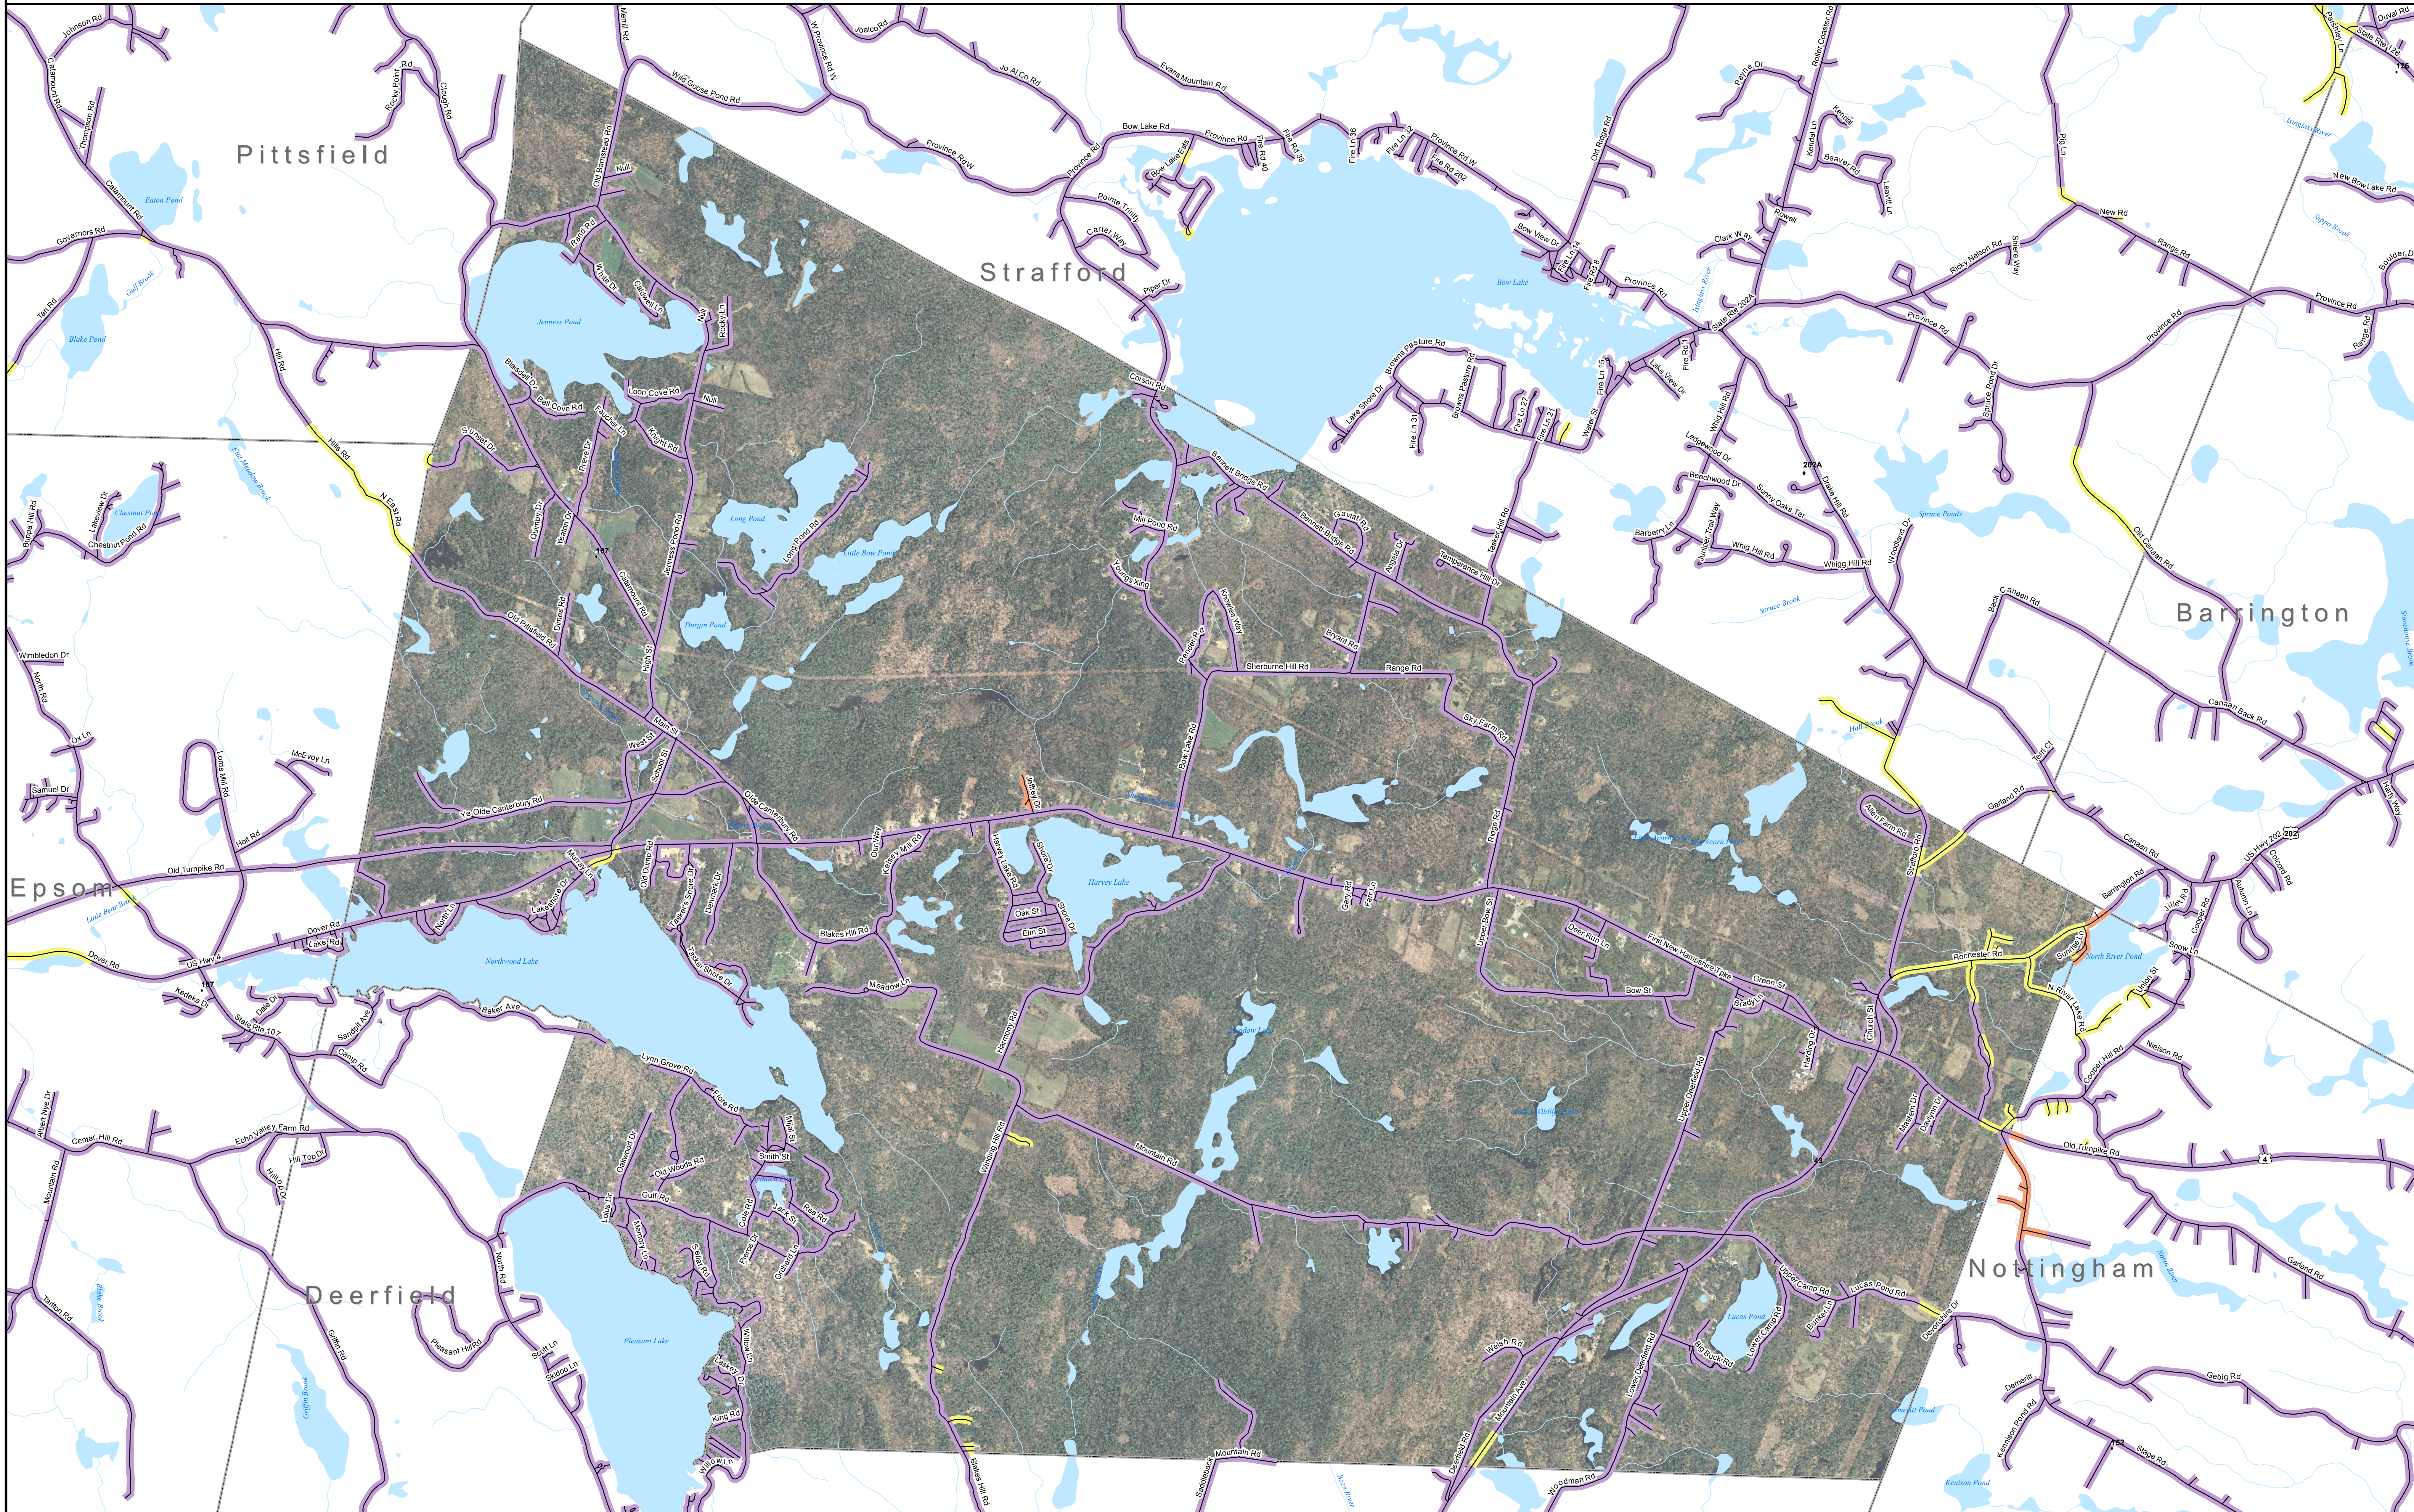

- Map Key**
- Roads served by DSL and cable
 - Roads served by cable only
 - Roads served by DSL only

This map displays broadband access information submitted to the NH Broadband Mapping & Planning Program (NHBMPP) as of March 31, 2013. The map has been generated for the sole purpose of verifying locations of DSL and cable broadband services in each town in New Hampshire.