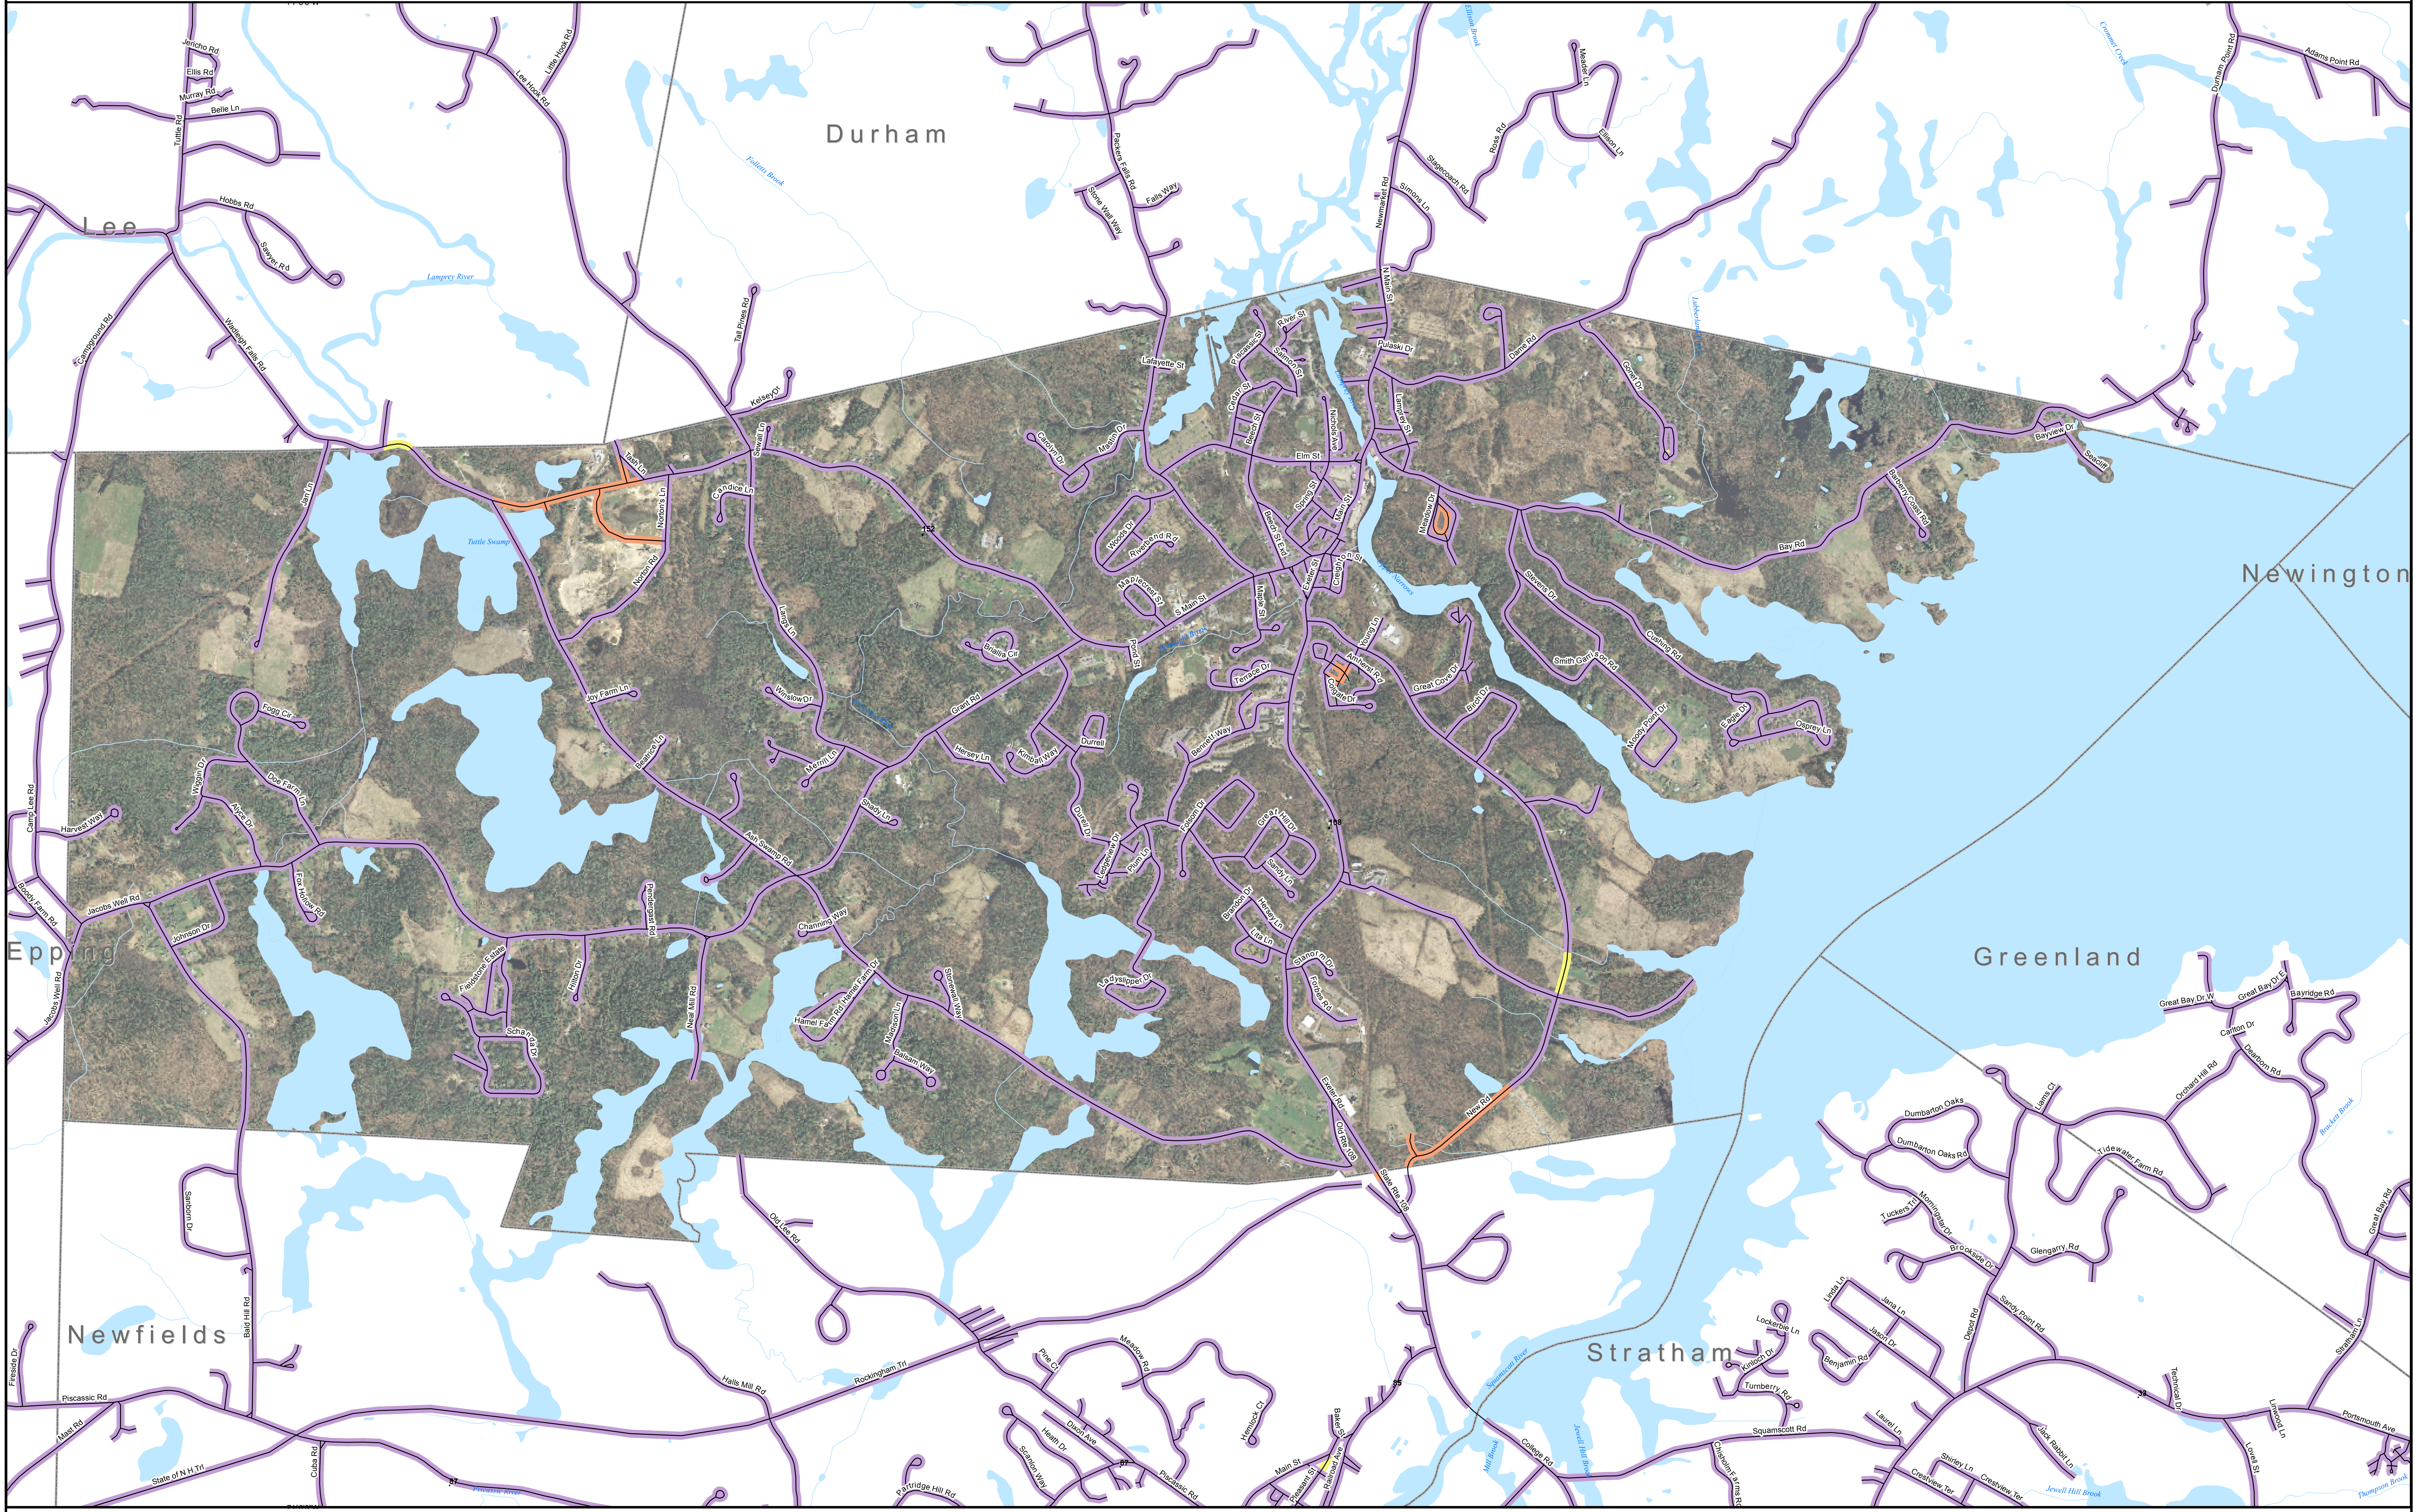

- Map Key**
- Roads served by DSL and cable
 - Roads served by cable only
 - Roads served by DSL only

This map displays broadband access information submitted to the NH Broadband Mapping & Planning Program (NHBMP) as of March 31, 2013. The map has been generated for the sole purpose of verifying locations of DSL and cable broadband services in each town in New Hampshire.