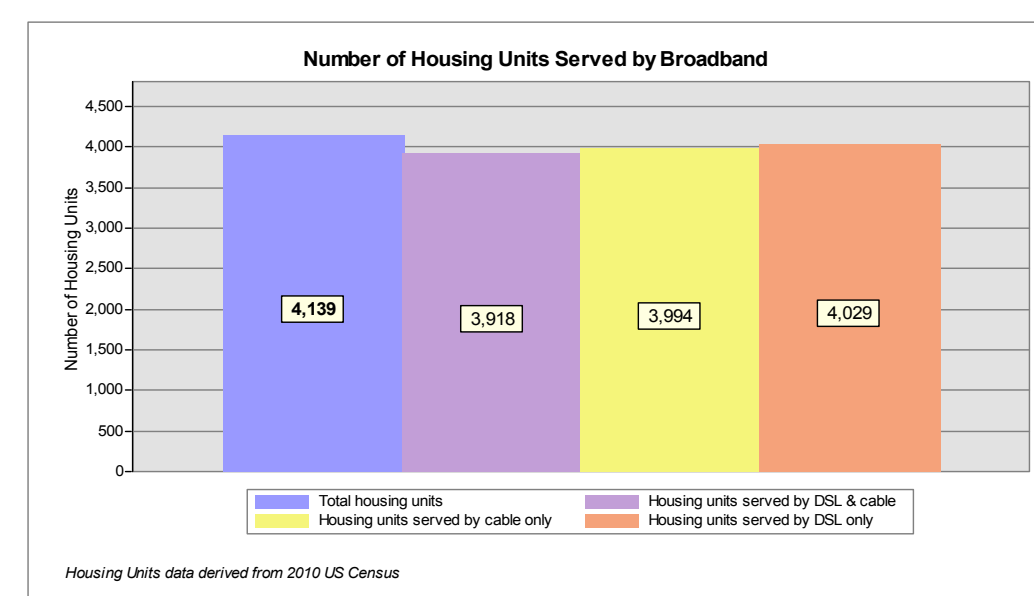

Broadband is defined as access that is at least **768 kbps downstream** and **200 kbps upstream**.

For more information on this project, please visit the NHBMP web site at: iwantbroadbandnh.org

Provider Name	Technology
Comcast	Cable
FairPoint Communications, Inc.	DSL
G4 Communications	DSL