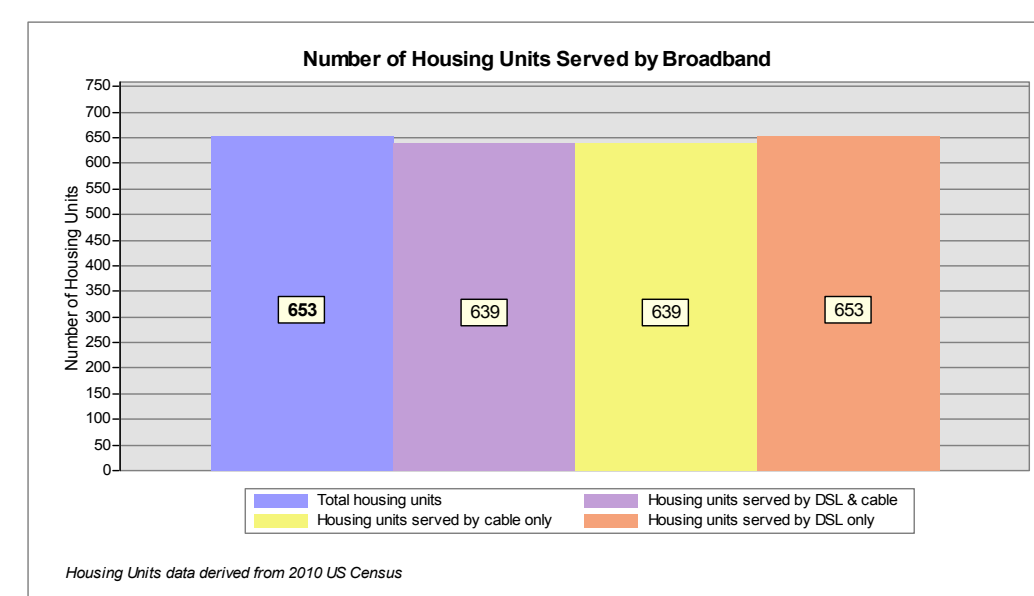

Broadband is defined as access that is at least **768 kbps downstream** and **200 kbps upstream**.

For more information on this project, please visit the NHBMPP web site at: iwantbroadbandnh.org

- Provider Name**
- Comcast
 - FairPoint Communications, Inc.
 - G4 Communications
 - MetroCast
 - OTT Communications
- Technology**
- Cable
 - DSL
 - DSL
 - Cable
 - DSL