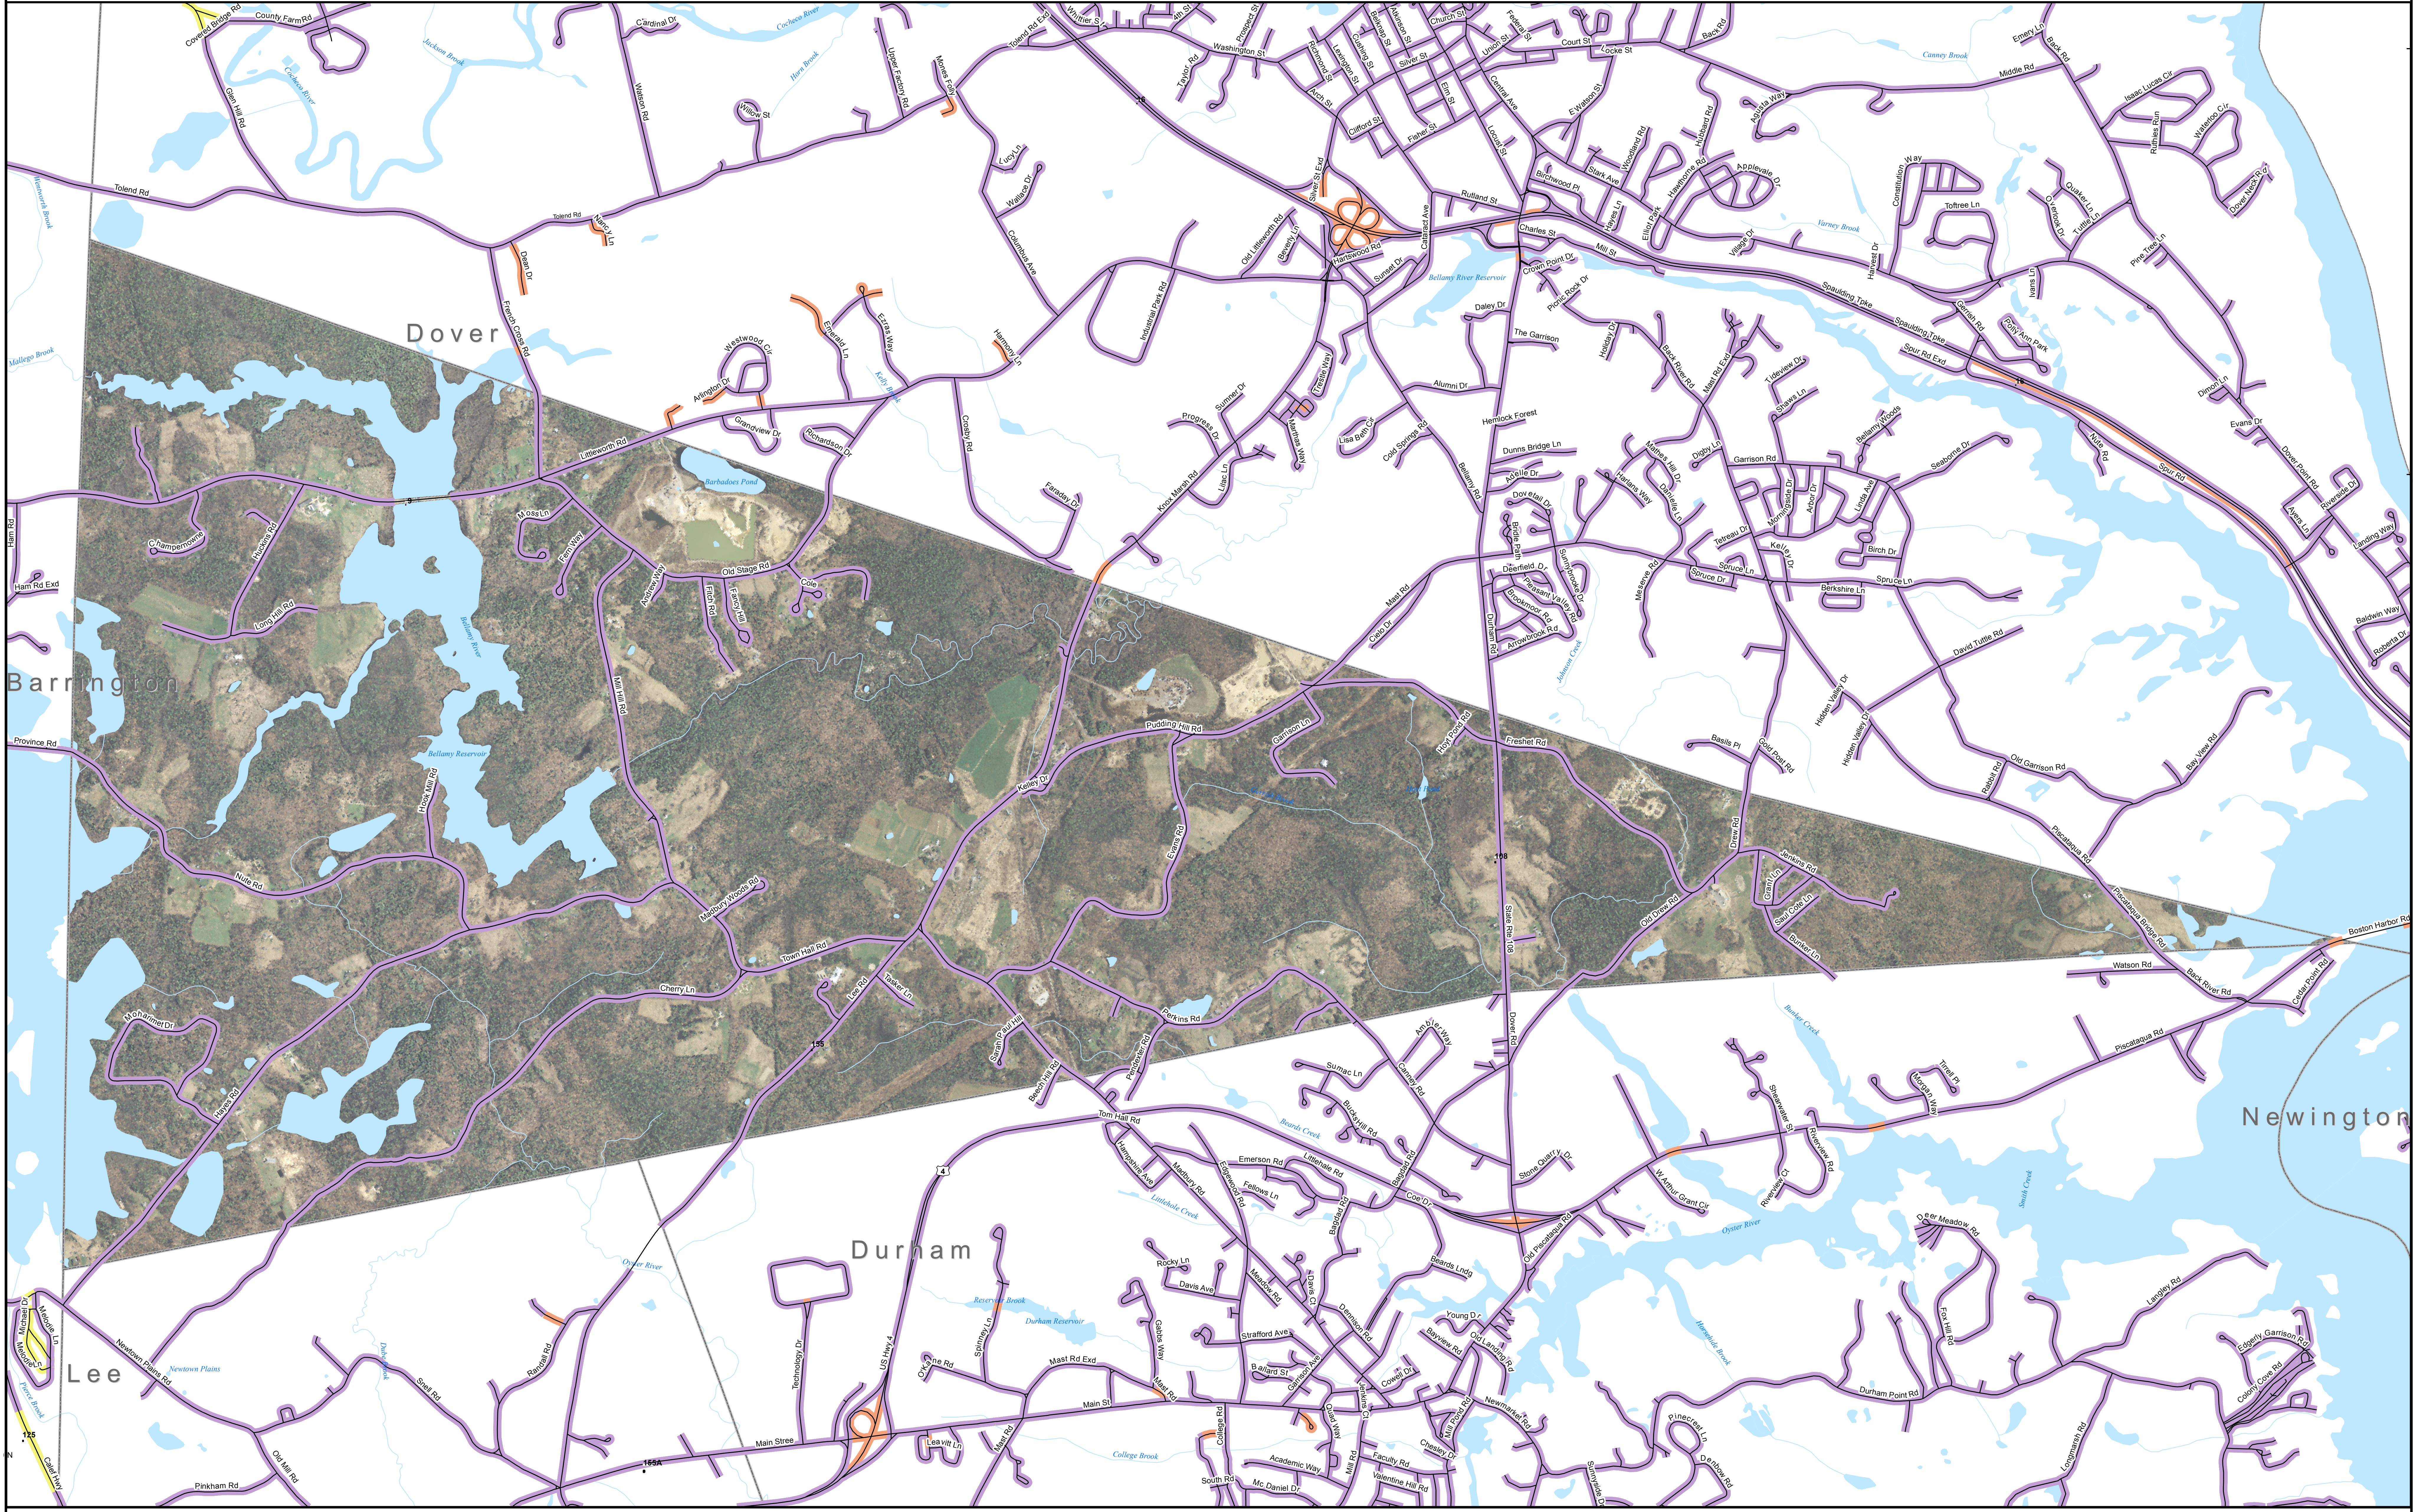

DSL & Cable Broadband Service Availability Town of Madbury

MAP REVIEW:		Name:	Phone:
		Title:	Date:
		Organization:	
		Number of changes:	
Comments (please attach separate sheet if needed):			

- Map Key**
- Roads served by DSL and cable
 - Roads served by cable only
 - Roads served by DSL only

This map displays broadband access information submitted to the NH Broadband Mapping & Planning Program (NHBMPP) as of March 31, 2013. The map has been generated for the sole purpose of verifying locations of DSL and cable broadband services in each town in New Hampshire.